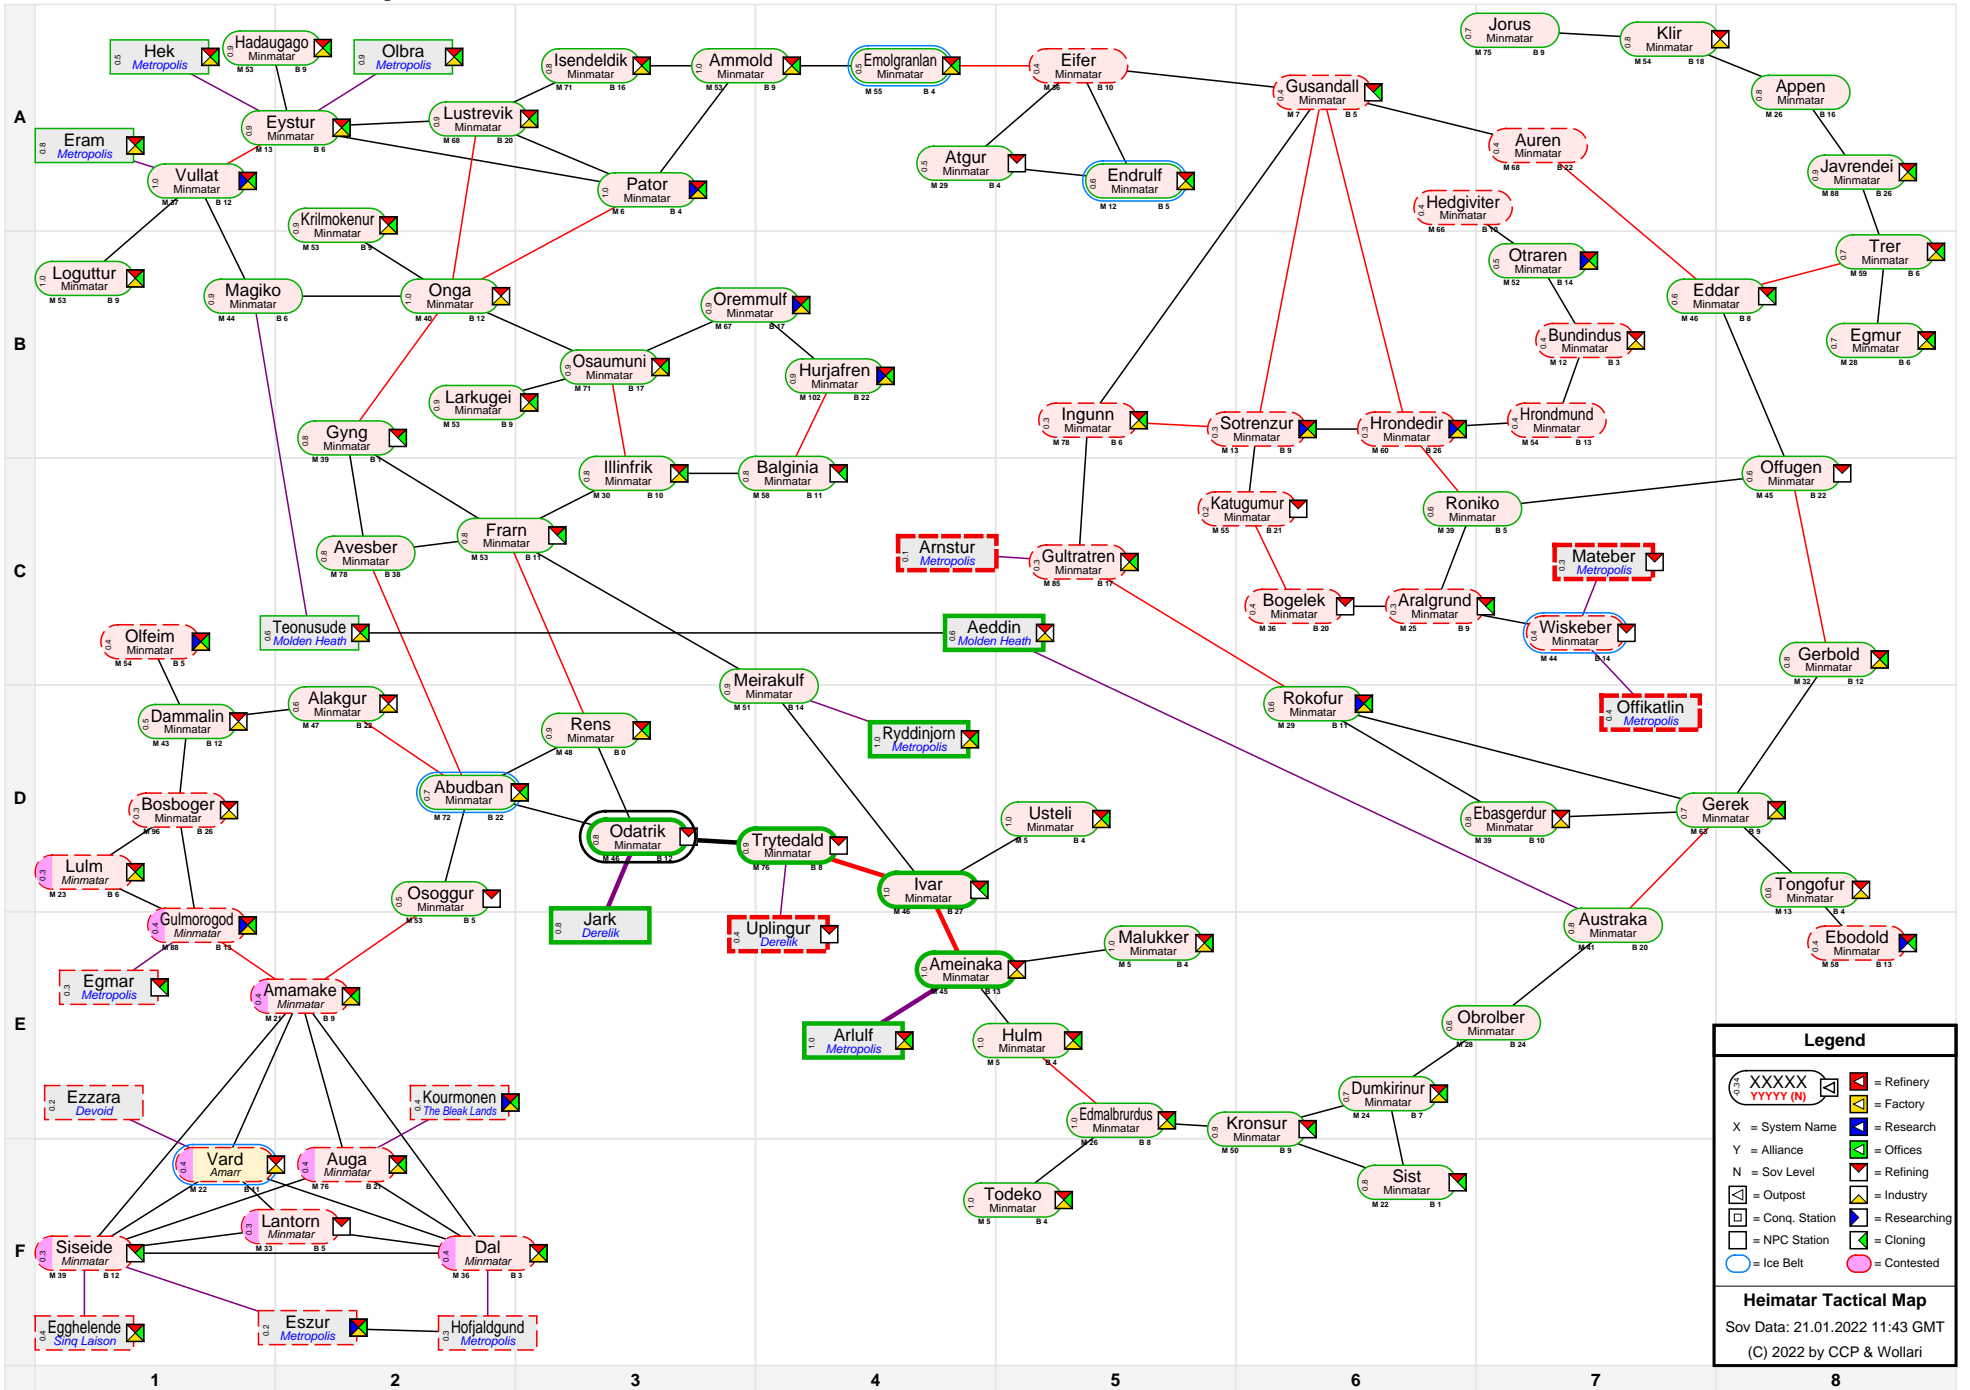

Heimatar Tactical Map

Legend	
	= Refinery
	= Factory
	= Research
	= Offices
	= Refining
	= Industry
	= Researching
	= Cloning
Heimatar Tactical Map	
Sov Data: 21.01.2022 11:43 GMT	
(C) 2022 by CCP & Wollari	