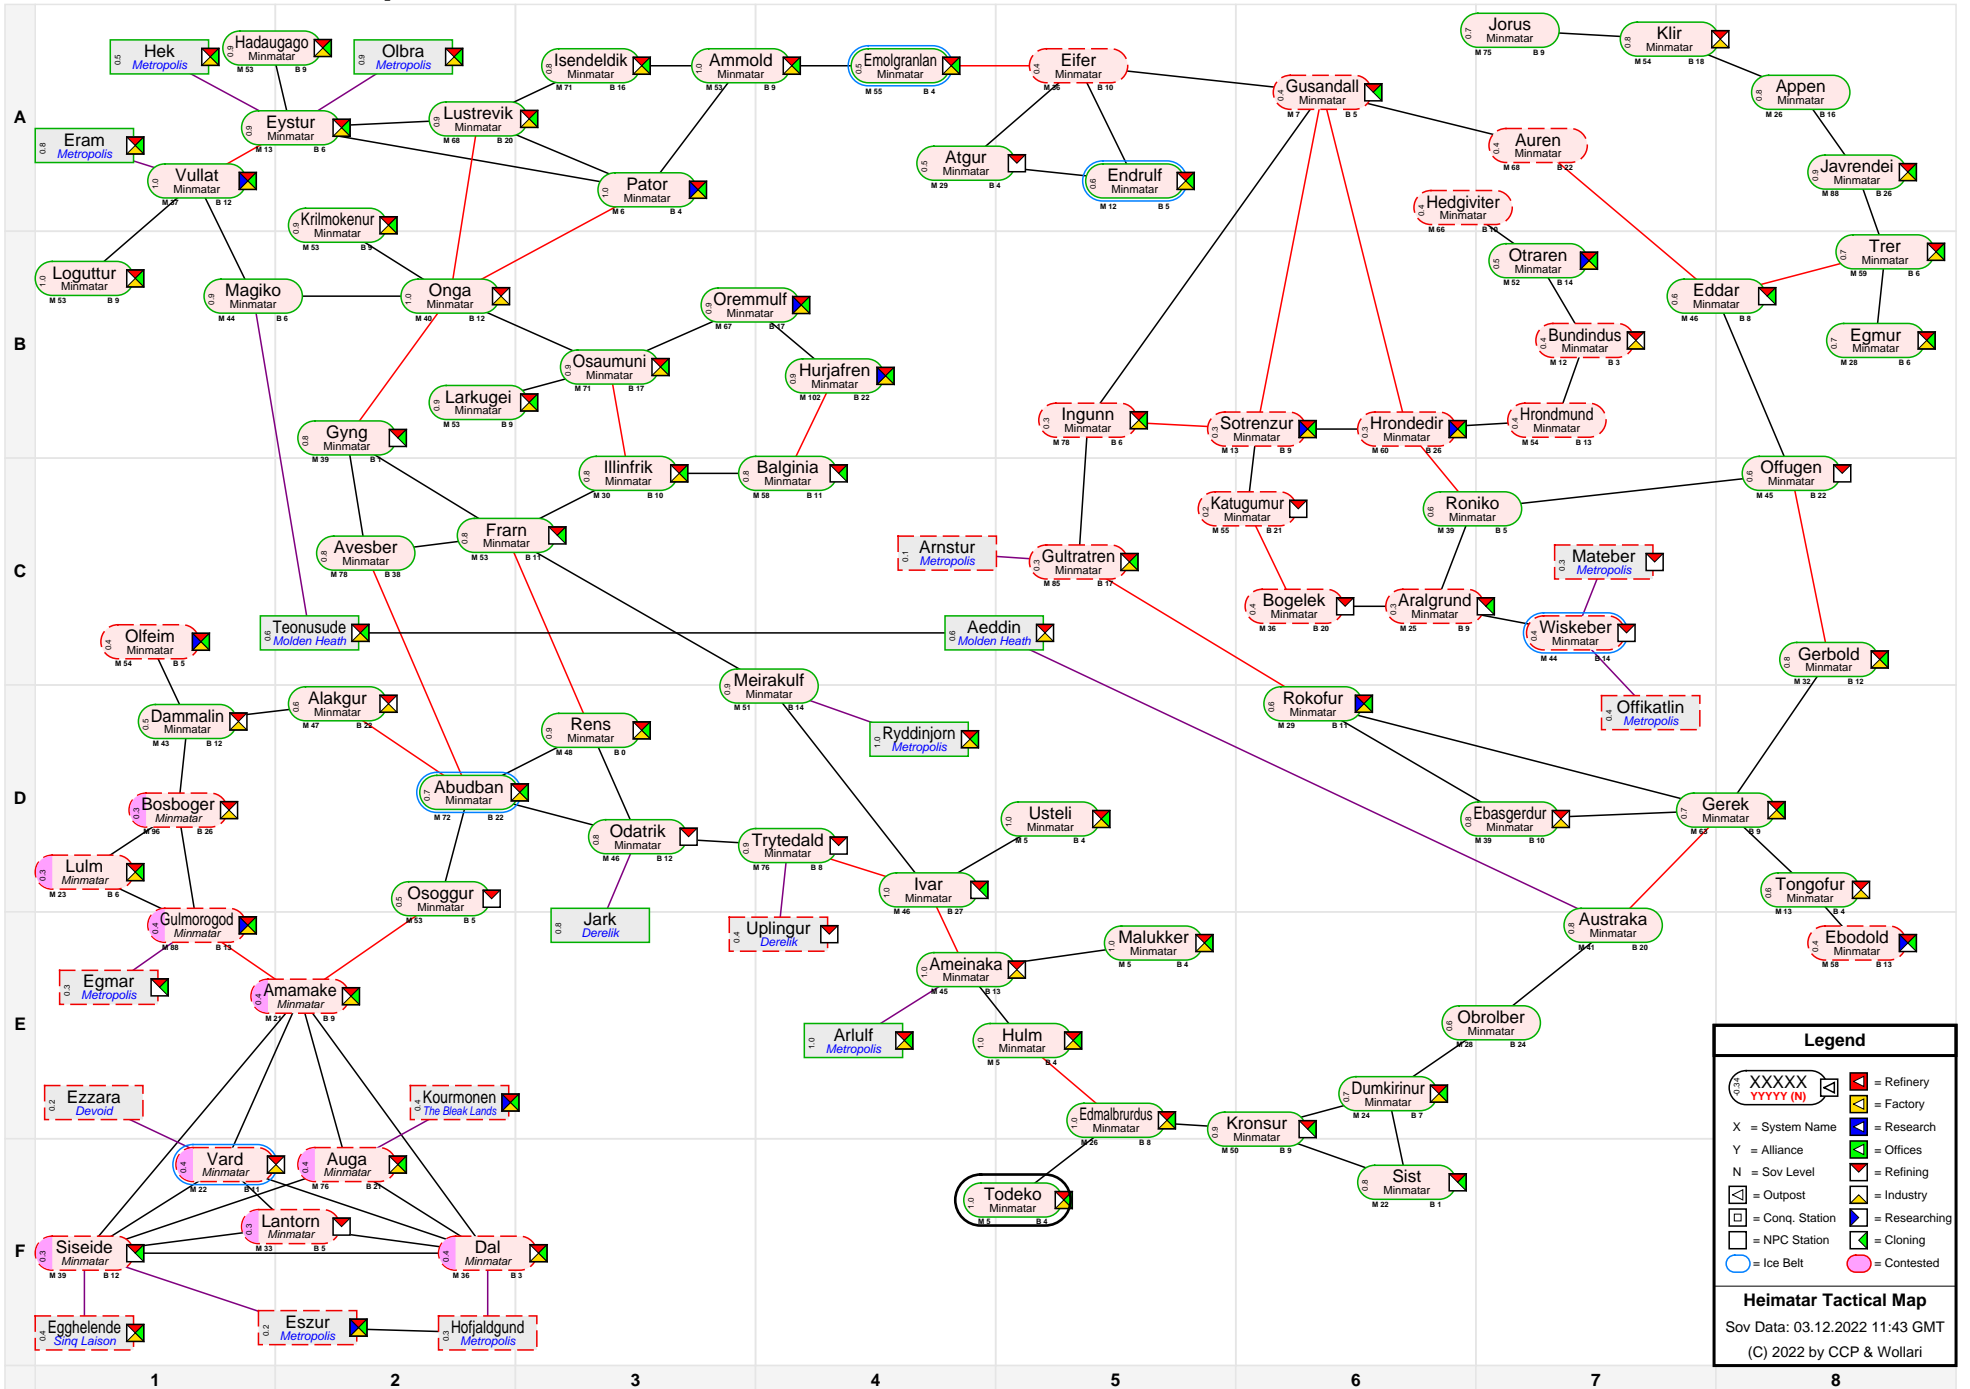

# Heimatar Tactical Map

Legend	
X = System Name	
Y = Alliance	
N = Sov Level	

**Heimatar Tactical Map**  
 Sov Data: 03.12.2022 11:43 GMT  
 (C) 2022 by CCP & Wollari