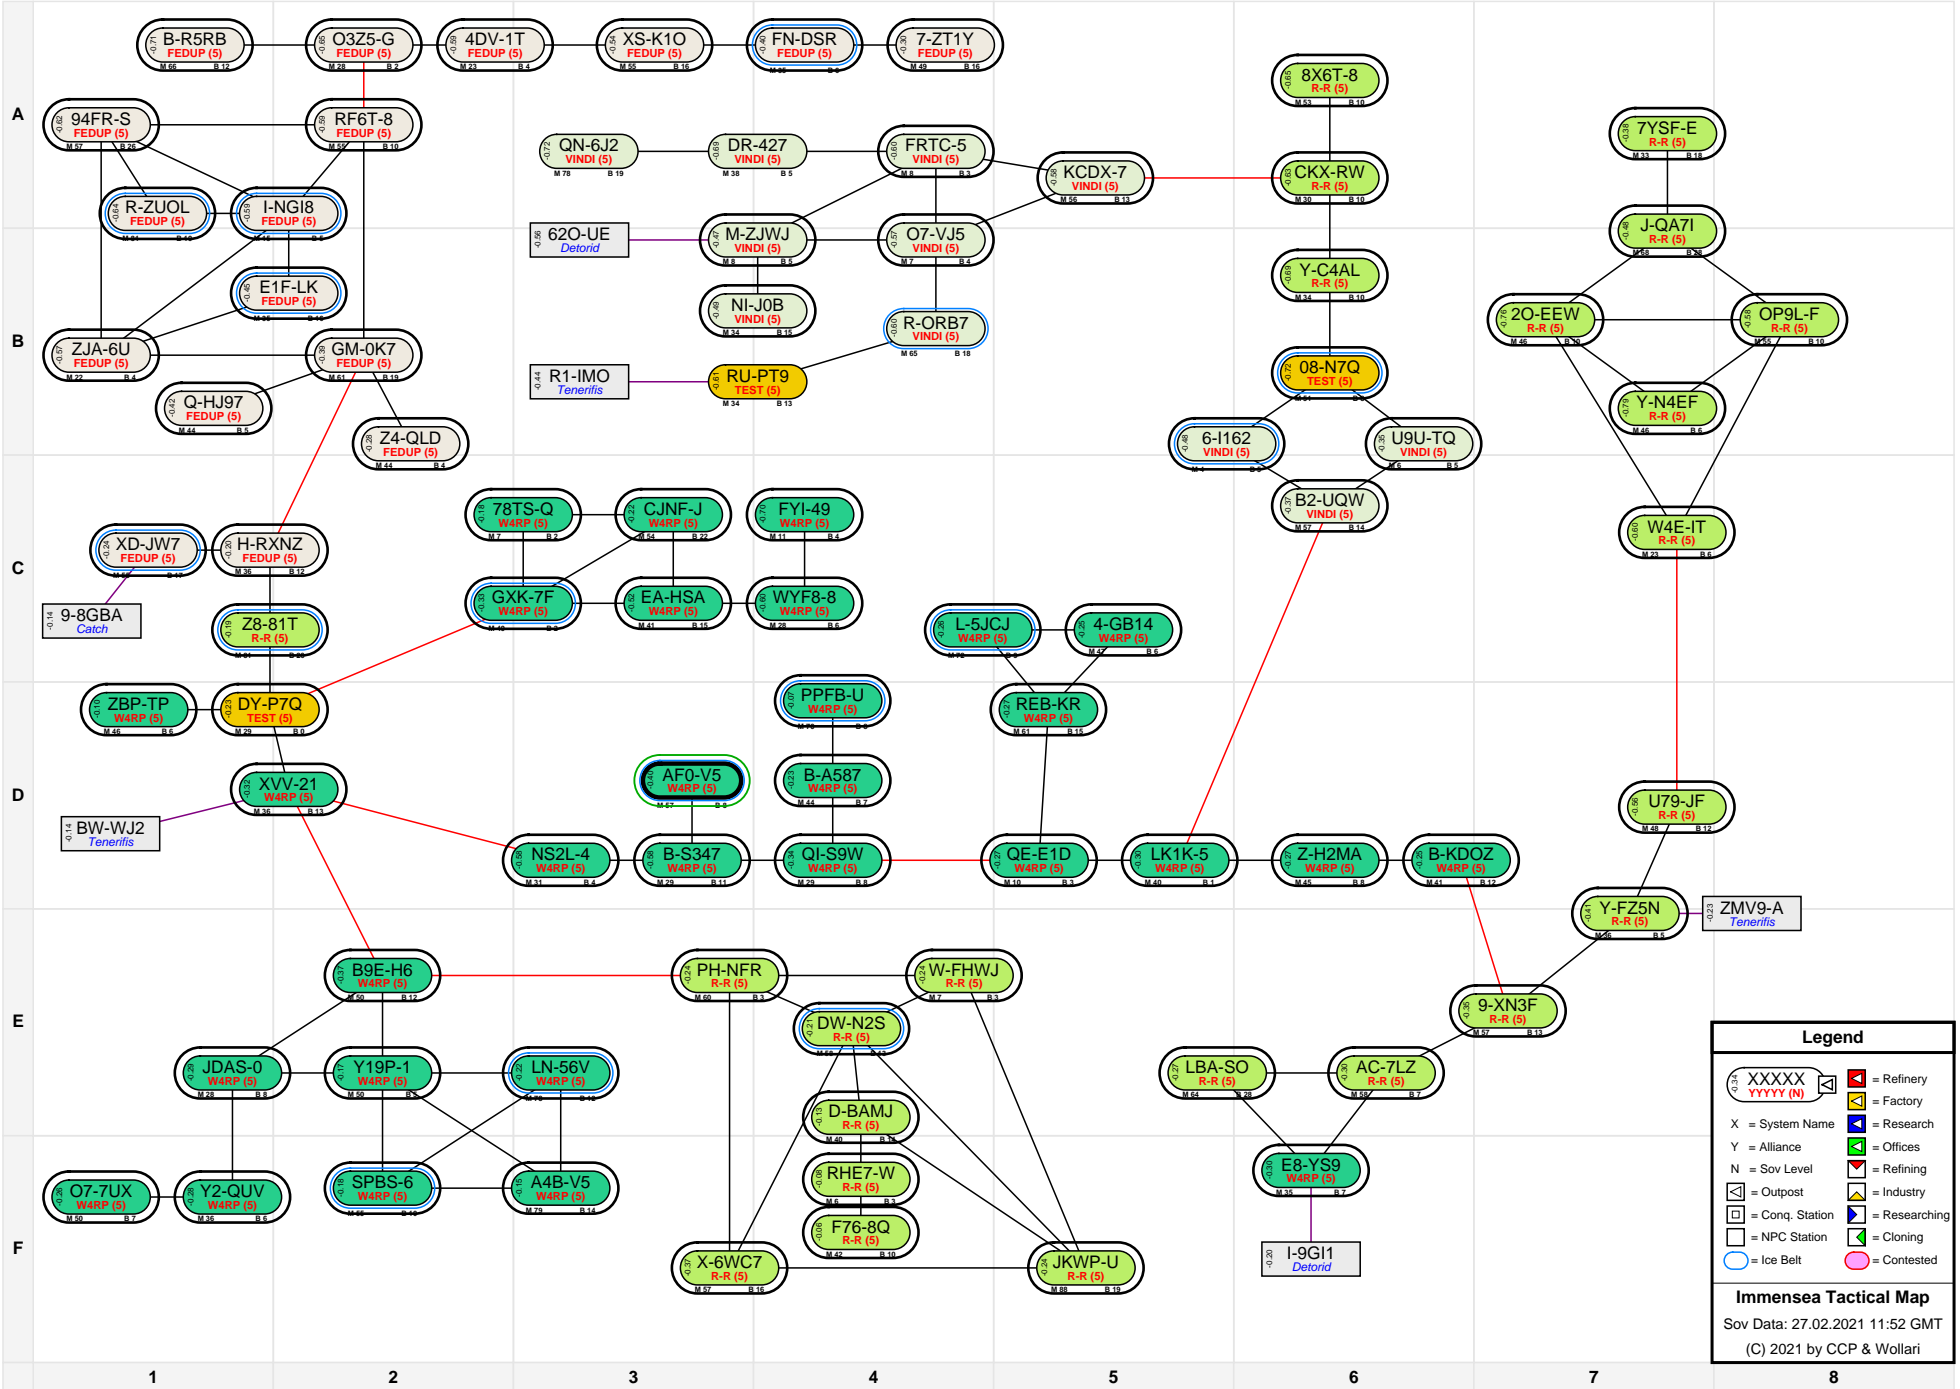

Immensea Tactical Map

Legend

- XXXXX (with icon) = Refinery
- YYYYY (with icon) = Factory
- X = System Name
- Y = Alliance
- N = Sov Level
- [Icon] = Outpost
- [Icon] = Conq. Station
- [Icon] = NPC Station
- [Icon] = Ice Belt
- [Icon] = Contested
- [Icon] = Research
- [Icon] = Offices
- [Icon] = Refining
- [Icon] = Industry
- [Icon] = Researching
- [Icon] = Cloning

Immensea Tactical Map
 Sov Data: 27.02.2021 11:52 GMT
 (C) 2021 by CCP & Wollari