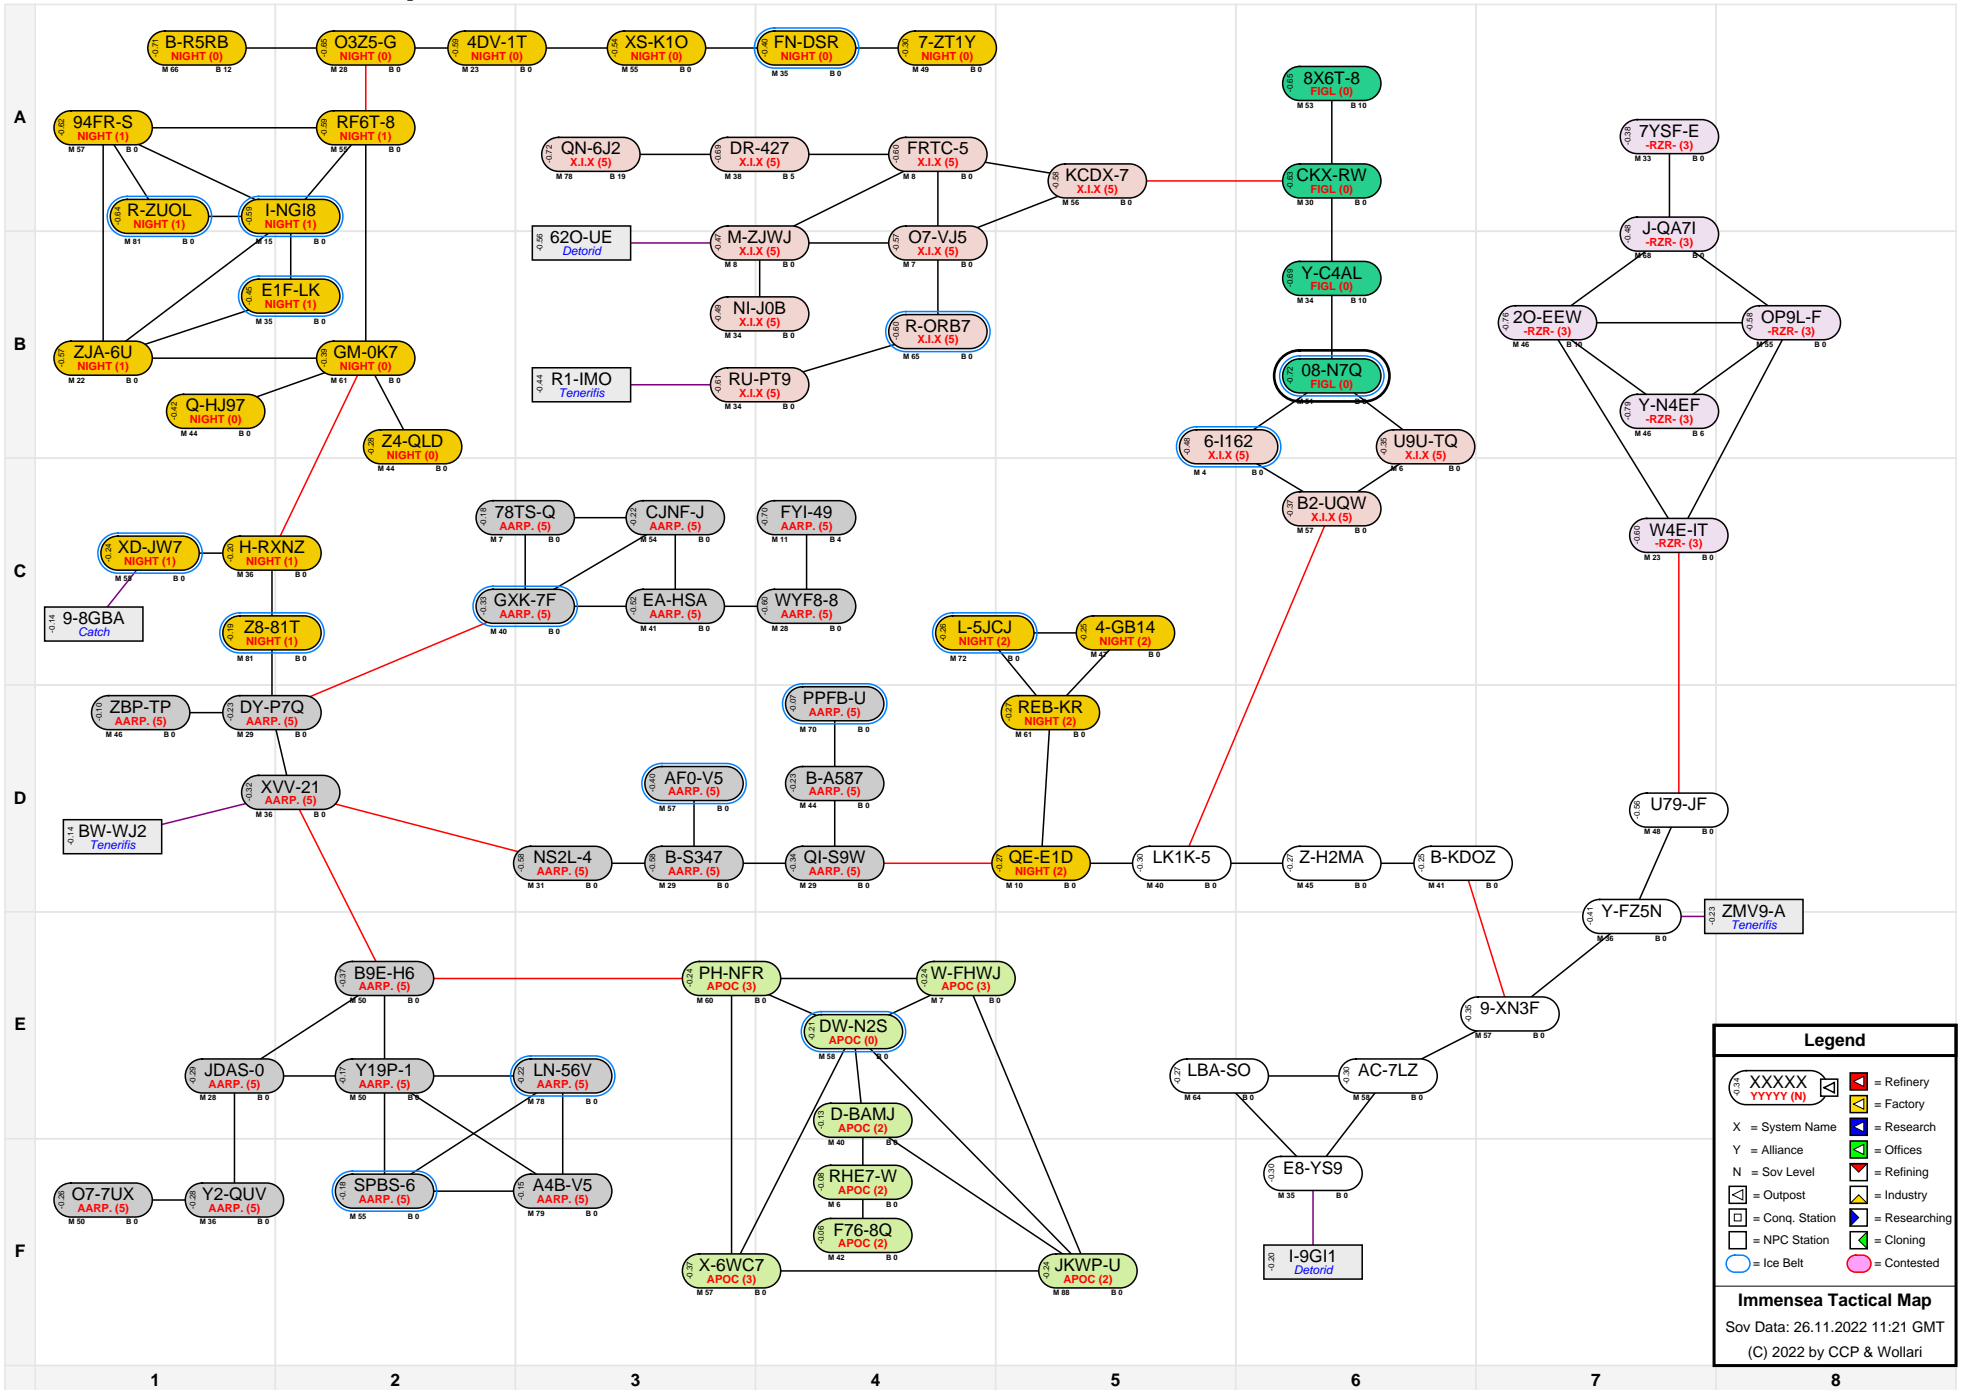

# Immensea Tactical Map

**Legend**

- XXXXX (N) = Refinery
- YYYYY (M) = Factory
- X = System Name
- Y = Alliance
- N = Sov Level
- [Red Box] = Refining
- [Green Box] = Industry
- [Grey Box] = Conq. Station
- [Light Blue Box] = Researching
- [White Box] = NPC Station
- [Light Green Box] = Cloning
- [Pink Box] = Contested

**Immensea Tactical Map**  
 Sov Data: 26.11.2022 11:21 GMT  
 (C) 2022 by CCP & Wollari