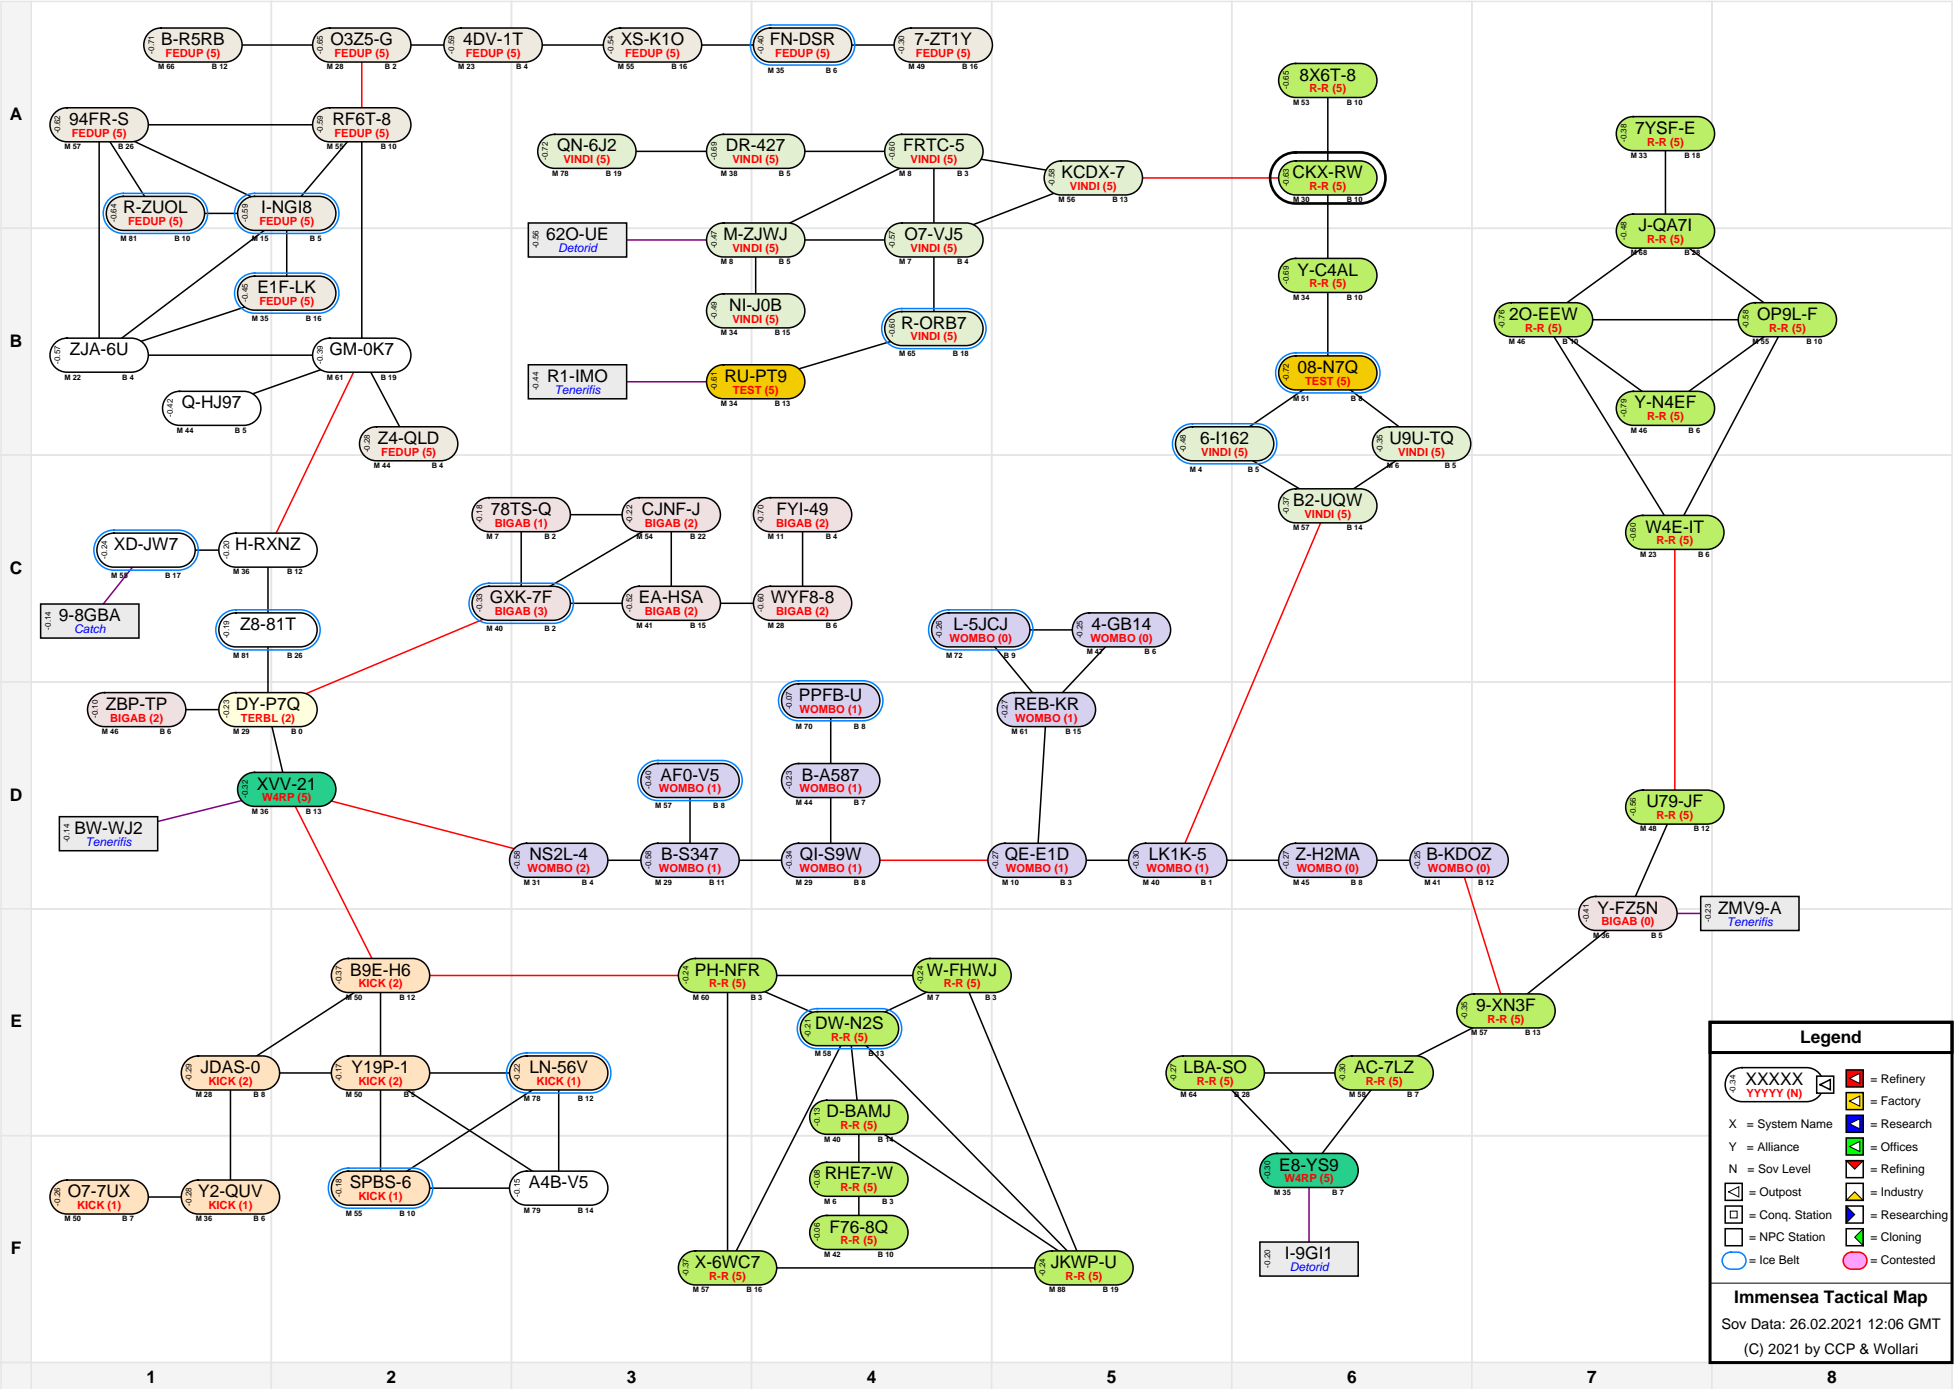

Immensea Tactical Map

Legend

- XXXXX (with red square) = Refinery
- YYYYY (with yellow triangle) = Factory
- X = System Name
- Y = Alliance
- N = Sov Level
- [Square with red border] = Outpost
- [Square with blue border] = Conq. Station
- [Square with green border] = NPC Station
- [Blue circle] = Ice Belt
- [Pink circle] = Contested
- [Green square] = Research
- [Blue square] = Offices
- [Red square] = Refining
- [Yellow square] = Industry
- [Blue square] = Researching
- [Green square] = Cloning

Immensea Tactical Map
 Sov Data: 26.02.2021 12:06 GMT
 (C) 2021 by CCP & Wollari