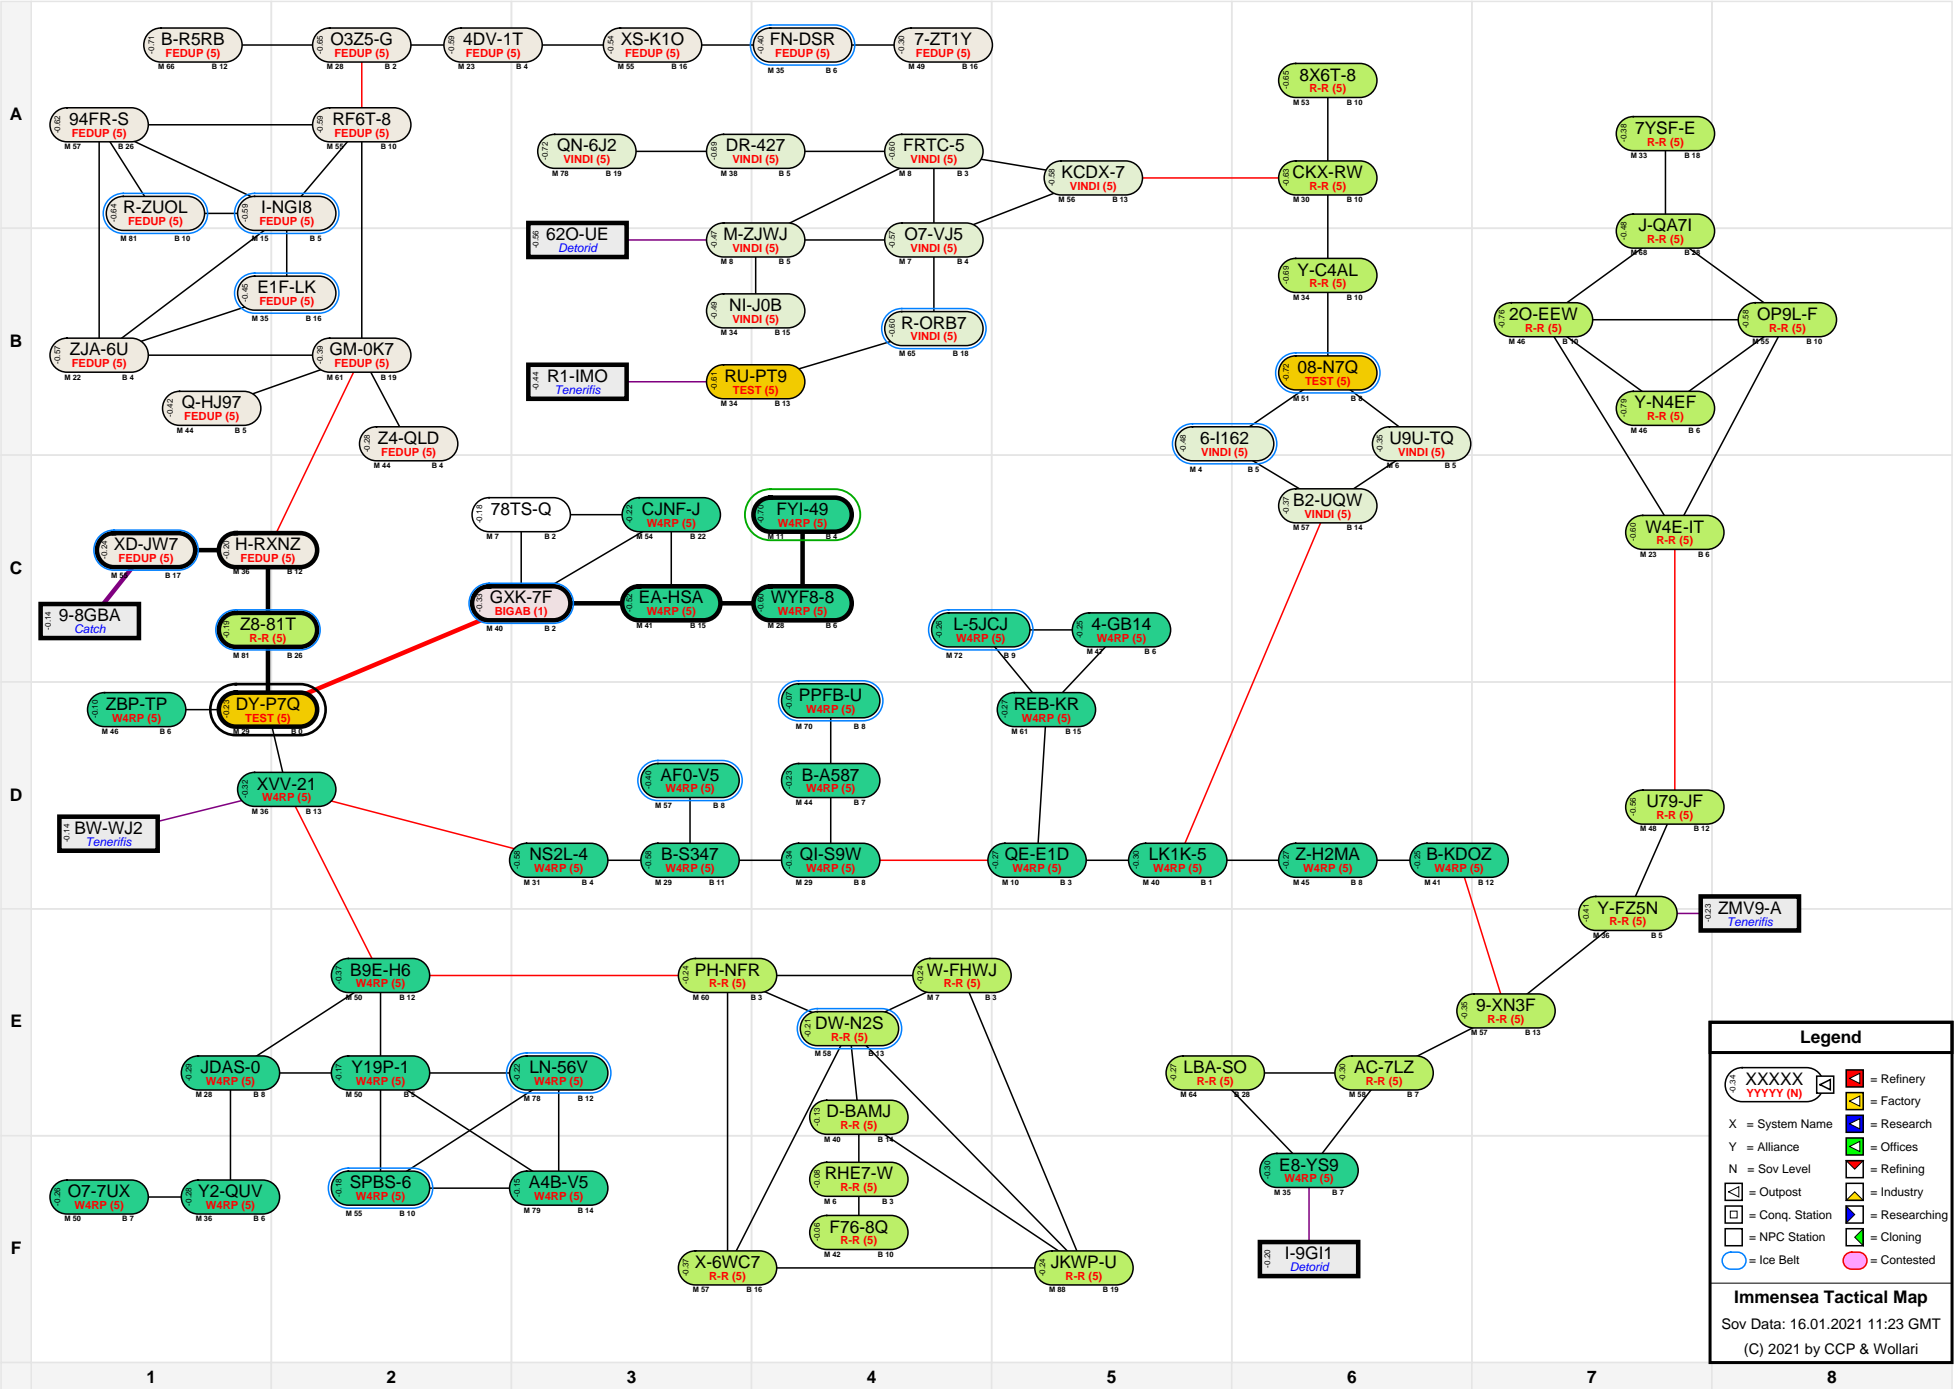

Immensea Tactical Map

Legend

- XXXXXX (with red square) = Refinery
- YYYYYY (with yellow square) = Factory
- X = System Name
- Y = Alliance
- N = Sov Level
- [Square with red border] = Outpost
- [Square with blue border] = Conq. Station
- [Square with green border] = NPC Station
- [Red line] = Ice Belt
- [Pink line] = Contested
- [Blue square] = Research
- [Green square] = Offices
- [Red square] = Refining
- [Yellow square] = Industry
- [Blue square] = Researching
- [Green square] = Cloning

Immensea Tactical Map
 Sov Data: 16.01.2021 11:23 GMT
 (C) 2021 by CCP & Wollari