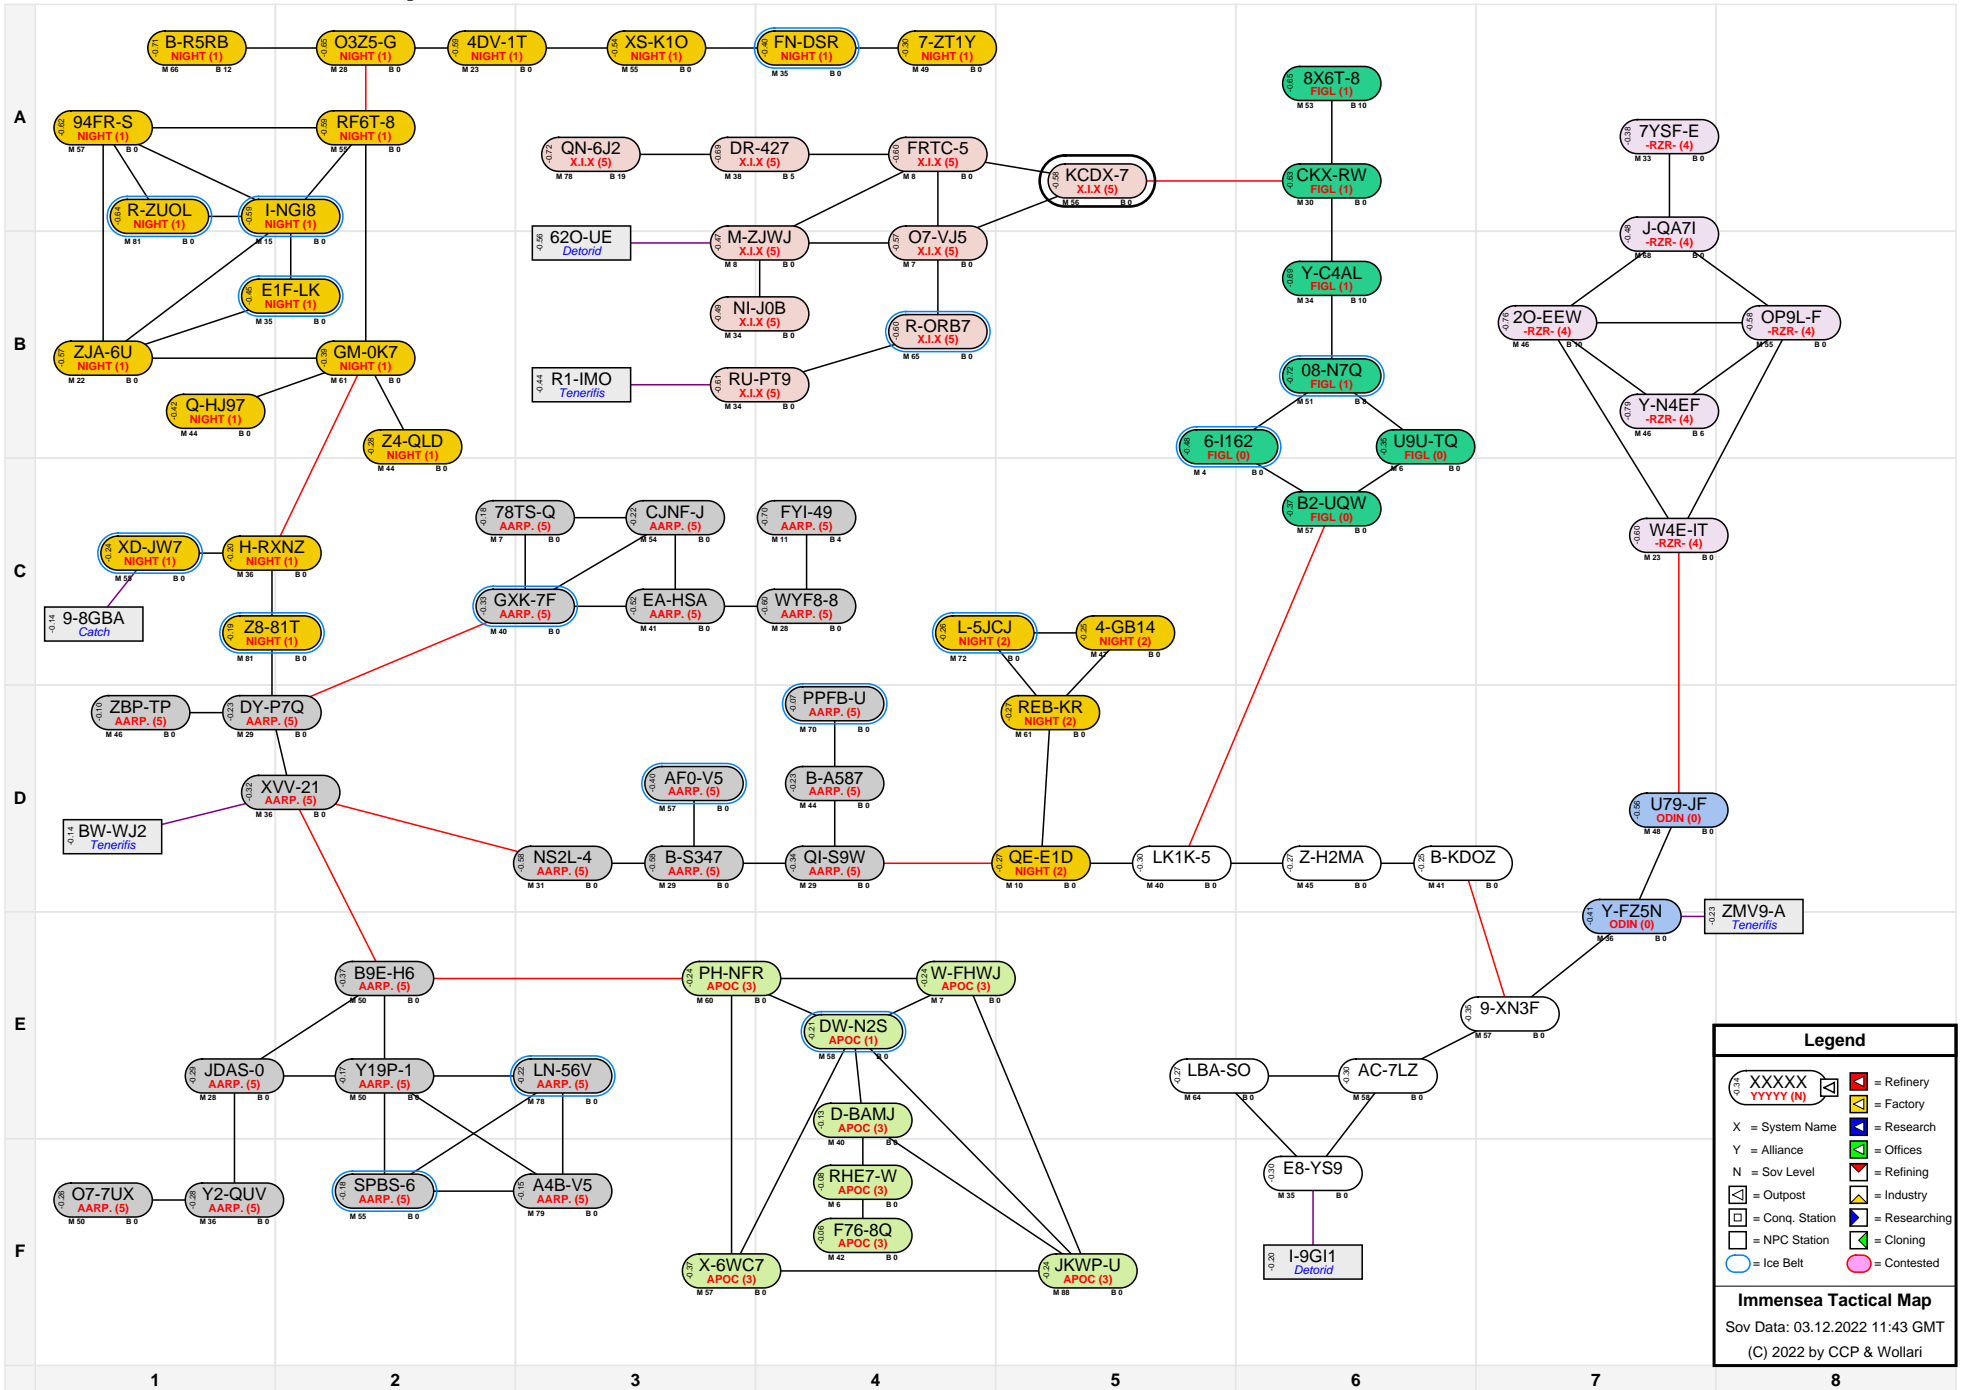

# Immensea Tactical Map

**Legend**

- XXXXX (N) = Refinery
- YYYYY (M) = Factory
- X = System Name
- Y = Alliance
- N = Sov Level
- [Icon] = Outpost
- [Icon] = Conq. Station
- [Icon] = NPC Station
- [Icon] = Research
- [Icon] = Offices
- [Icon] = Refining
- [Icon] = Industry
- [Icon] = Researching
- [Icon] = Cloning
- [Icon] = Contested

**Immensea Tactical Map**  
 Sov Data: 03.12.2022 11:43 GMT  
 (C) 2022 by CCP & Wollari