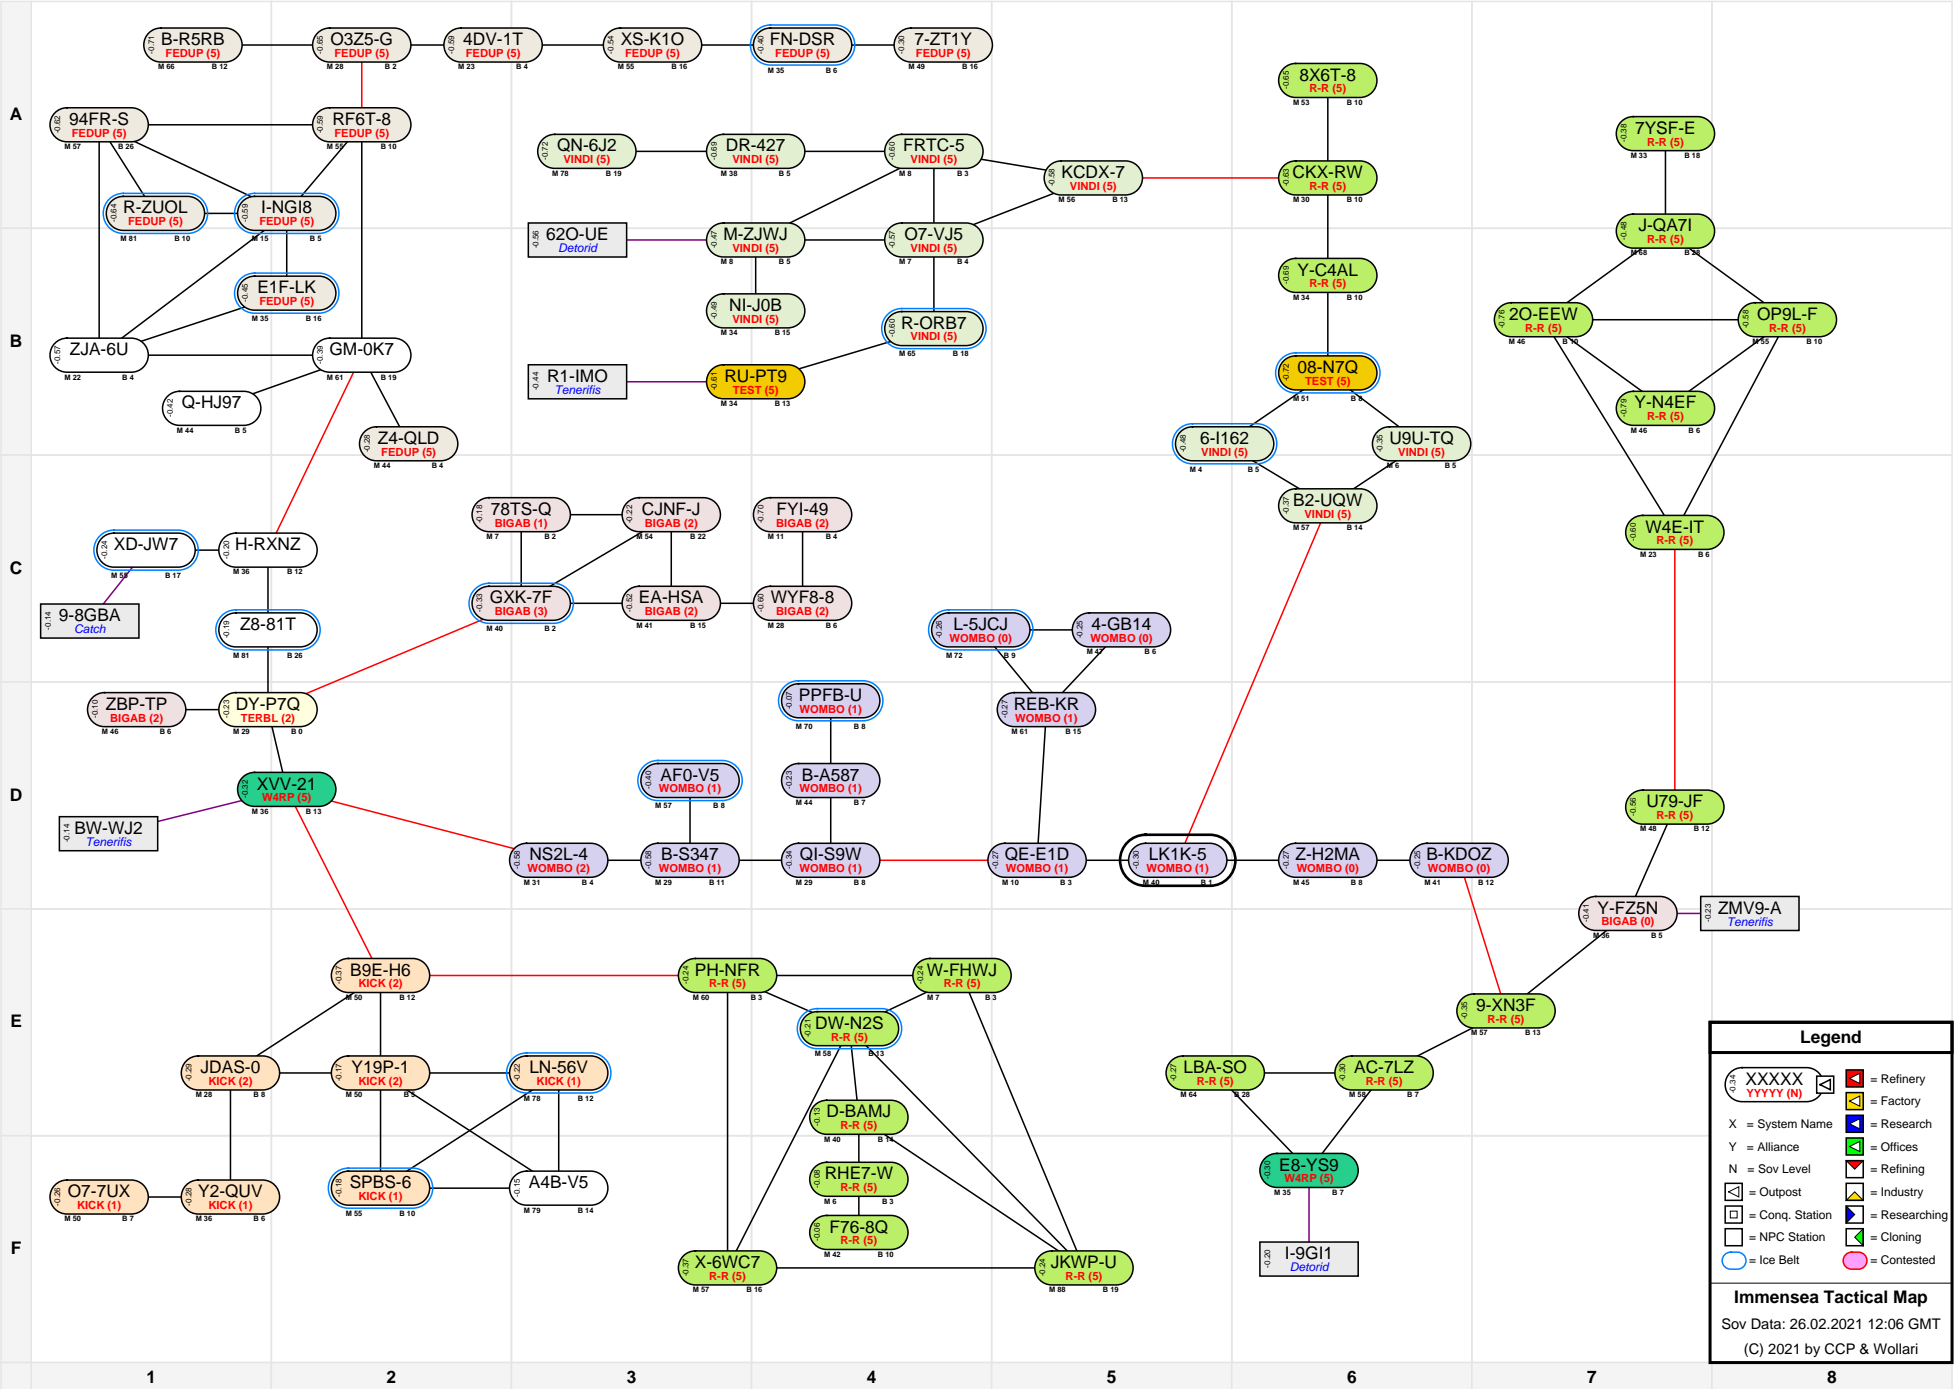

Immensea Tactical Map

Legend

- XXXXX (with red square) = Refinery
- YYYYY (with yellow triangle) = Factory
- X = System Name
- Y = Alliance
- N = Sov Level
- [Square with red border] = Outpost
- [Square with blue border] = Conq. Station
- [Square with green border] = NPC Station
- [Blue circle] = Ice Belt
- [Pink circle] = Contested
- [Green square] = Research
- [Blue square] = Offices
- [Red square] = Refining
- [Yellow square] = Industry
- [Blue square] = Conq. Station
- [Green square] = Researching
- [Green square] = Cloning

Immensea Tactical Map
 Sov Data: 26.02.2021 12:06 GMT
 (C) 2021 by CCP & Wollari