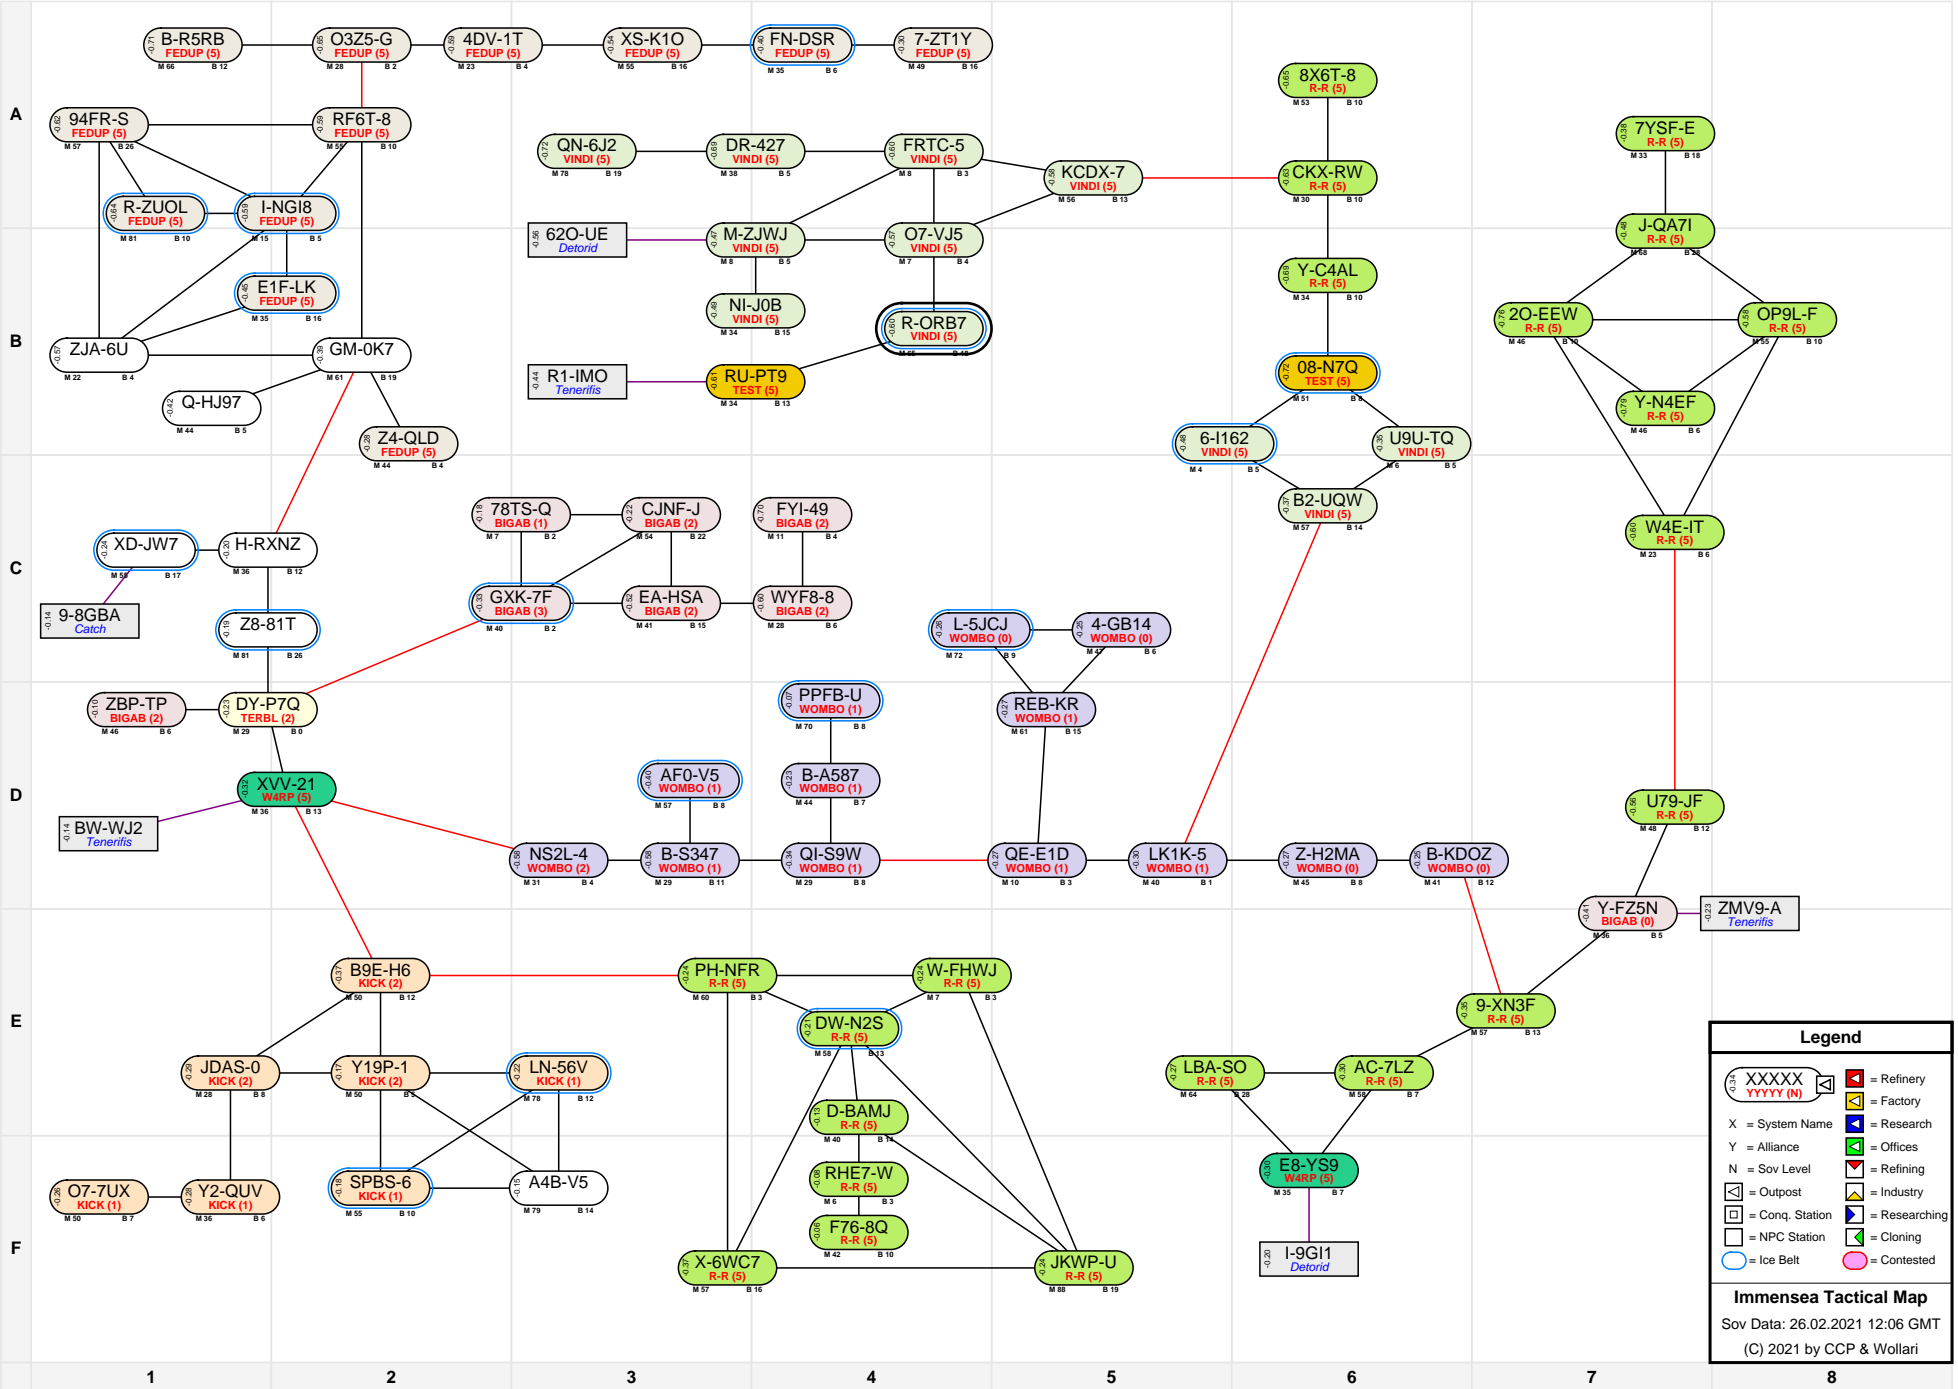

# Immensea Tactical Map

**Legend**

- XXXXX (with red square) = Refinery
- YYYYY (with yellow triangle) = Factory
- X = System Name
- Y = Alliance
- N = Sov Level
- [Square with red border] = Outpost
- [Square with blue border] = Conq. Station
- [Square with green border] = NPC Station
- [Square with blue border] = Ice Belt
- [Square with pink border] = Contested
- [Square with red border] = Research
- [Square with blue border] = Offices
- [Square with red border] = Refining
- [Square with yellow border] = Industry
- [Square with blue border] = Conq. Station
- [Square with green border] = Researching
- [Square with green border] = Cloning
- [Square with pink border] = Contested

**Immensea Tactical Map**  
 Sov Data: 26.02.2021 12:06 GMT  
 (C) 2021 by CCP & Wollari