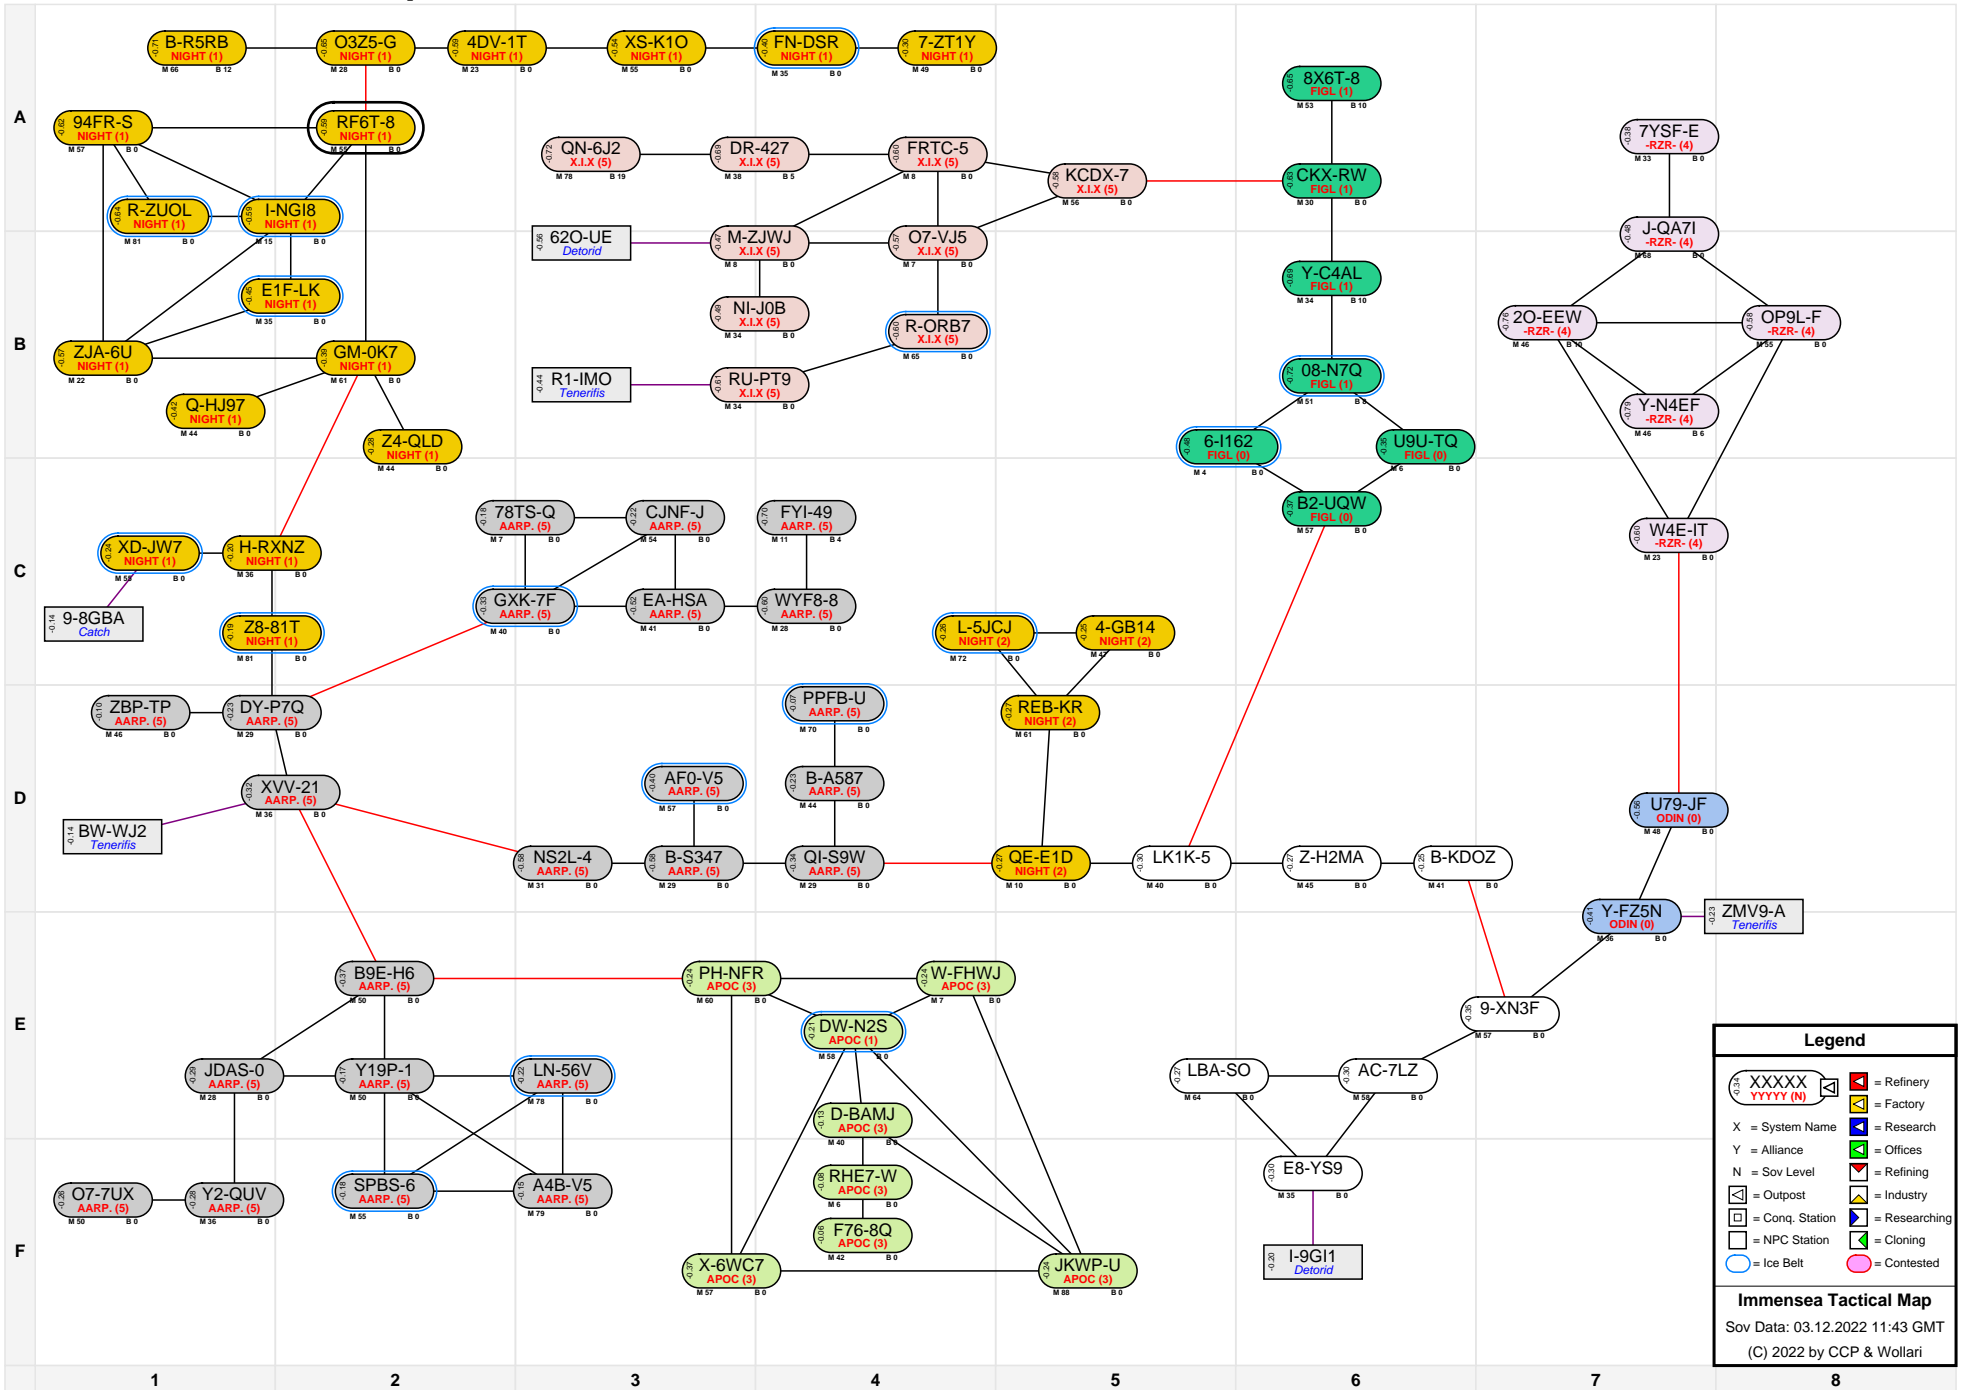

Immensea Tactical Map

Legend

- XXXXX (N) (M) = Refinery
- XXXXX (N) (M) = Factory
- X = System Name
- Y = Alliance
- N = Sov Level
- N (N) = Research
- N (N) = Offices
- N (N) = Refining
- N (N) = Industry
- N (N) = Outpost
- N (N) = Conq. Station
- N (N) = Researching
- N (N) = NPC Station
- N (N) = Cloning
- N (N) = Ice Belt
- N (N) = Contested

Immensea Tactical Map
 Sov Data: 03.12.2022 11:43 GMT
 (C) 2022 by CCP & Wollari