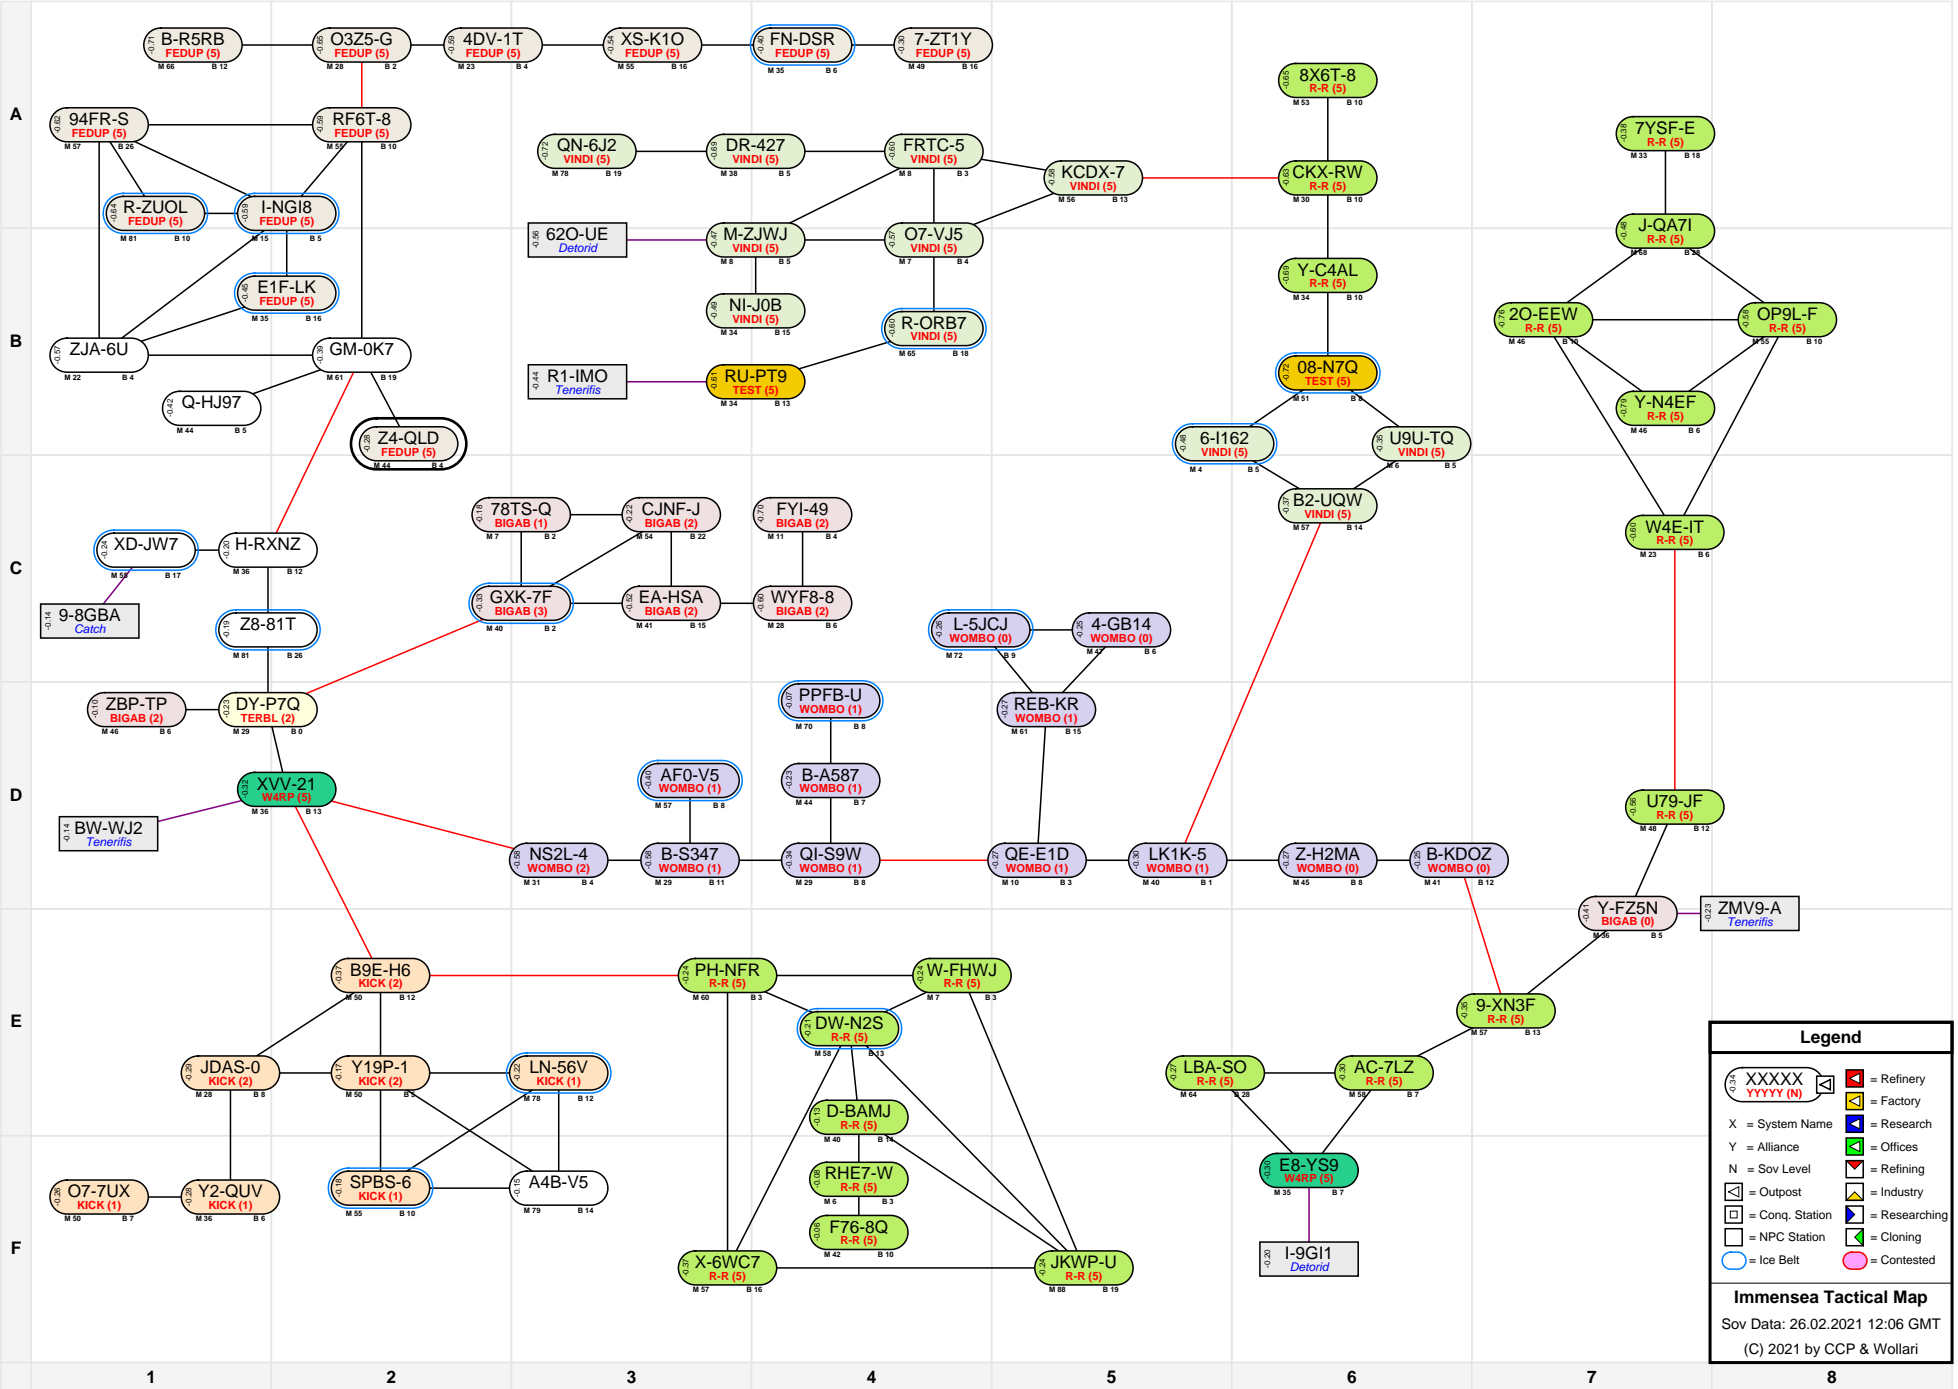

# Immensea Tactical Map

**Legend**

- XXXXX (with red square) = Refinery
- YYYYY (with yellow square) = Factory
- X = System Name
- Y = Alliance
- N = Sov Level
- [Square with red border] = Outpost
- [Square with blue border] = Conq. Station
- [Square with green border] = NPC Station
- [Red line] = Research
- [Blue line] = Offices
- [Green line] = Refining
- [Yellow line] = Industry
- [Purple line] = Conq. Station
- [Pink line] = Researching
- [Blue circle] = Ice Belt
- [Pink circle] = Contested

**Immensea Tactical Map**  
 Sov Data: 26.02.2021 12:06 GMT  
 (C) 2021 by CCP & Wollari