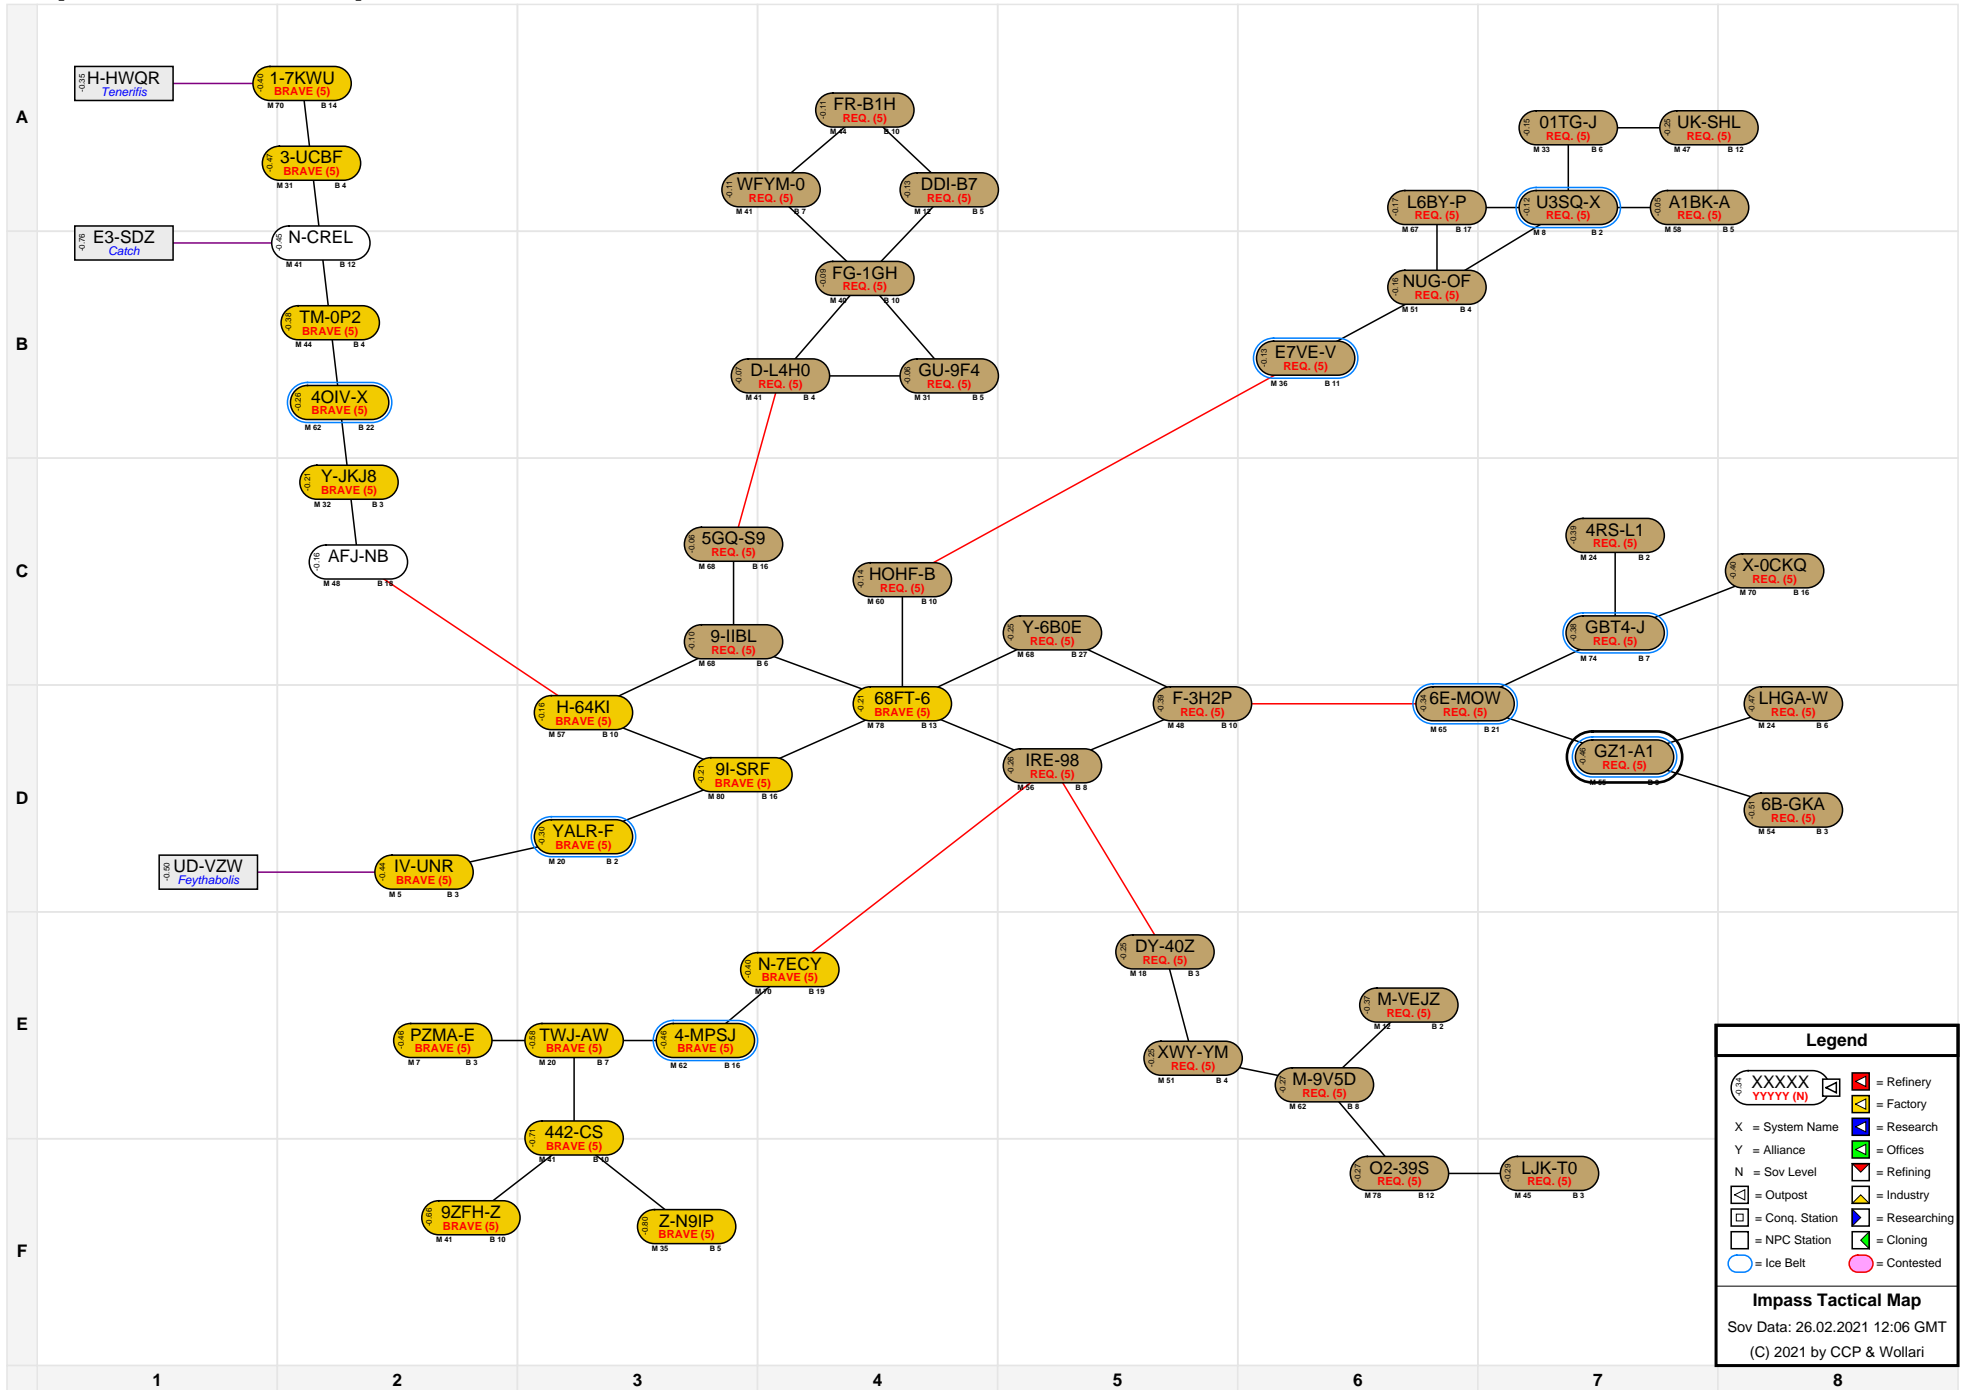

Impass Tactical Map

Legend

- XXXXX
YYYY (N)
- X = System Name
- Y = Alliance
- N = Sov Level
- Outpost
- Conq. Station
- NPC Station
- Ice Belt
- Contested
- Refinery
- Factory
- Research
- Offices
- Refining
- Industry
- Researching
- Cloning

Impass Tactical Map
 Sov Data: 26.02.2021 12:06 GMT
 (C) 2021 by CCP & Wollari