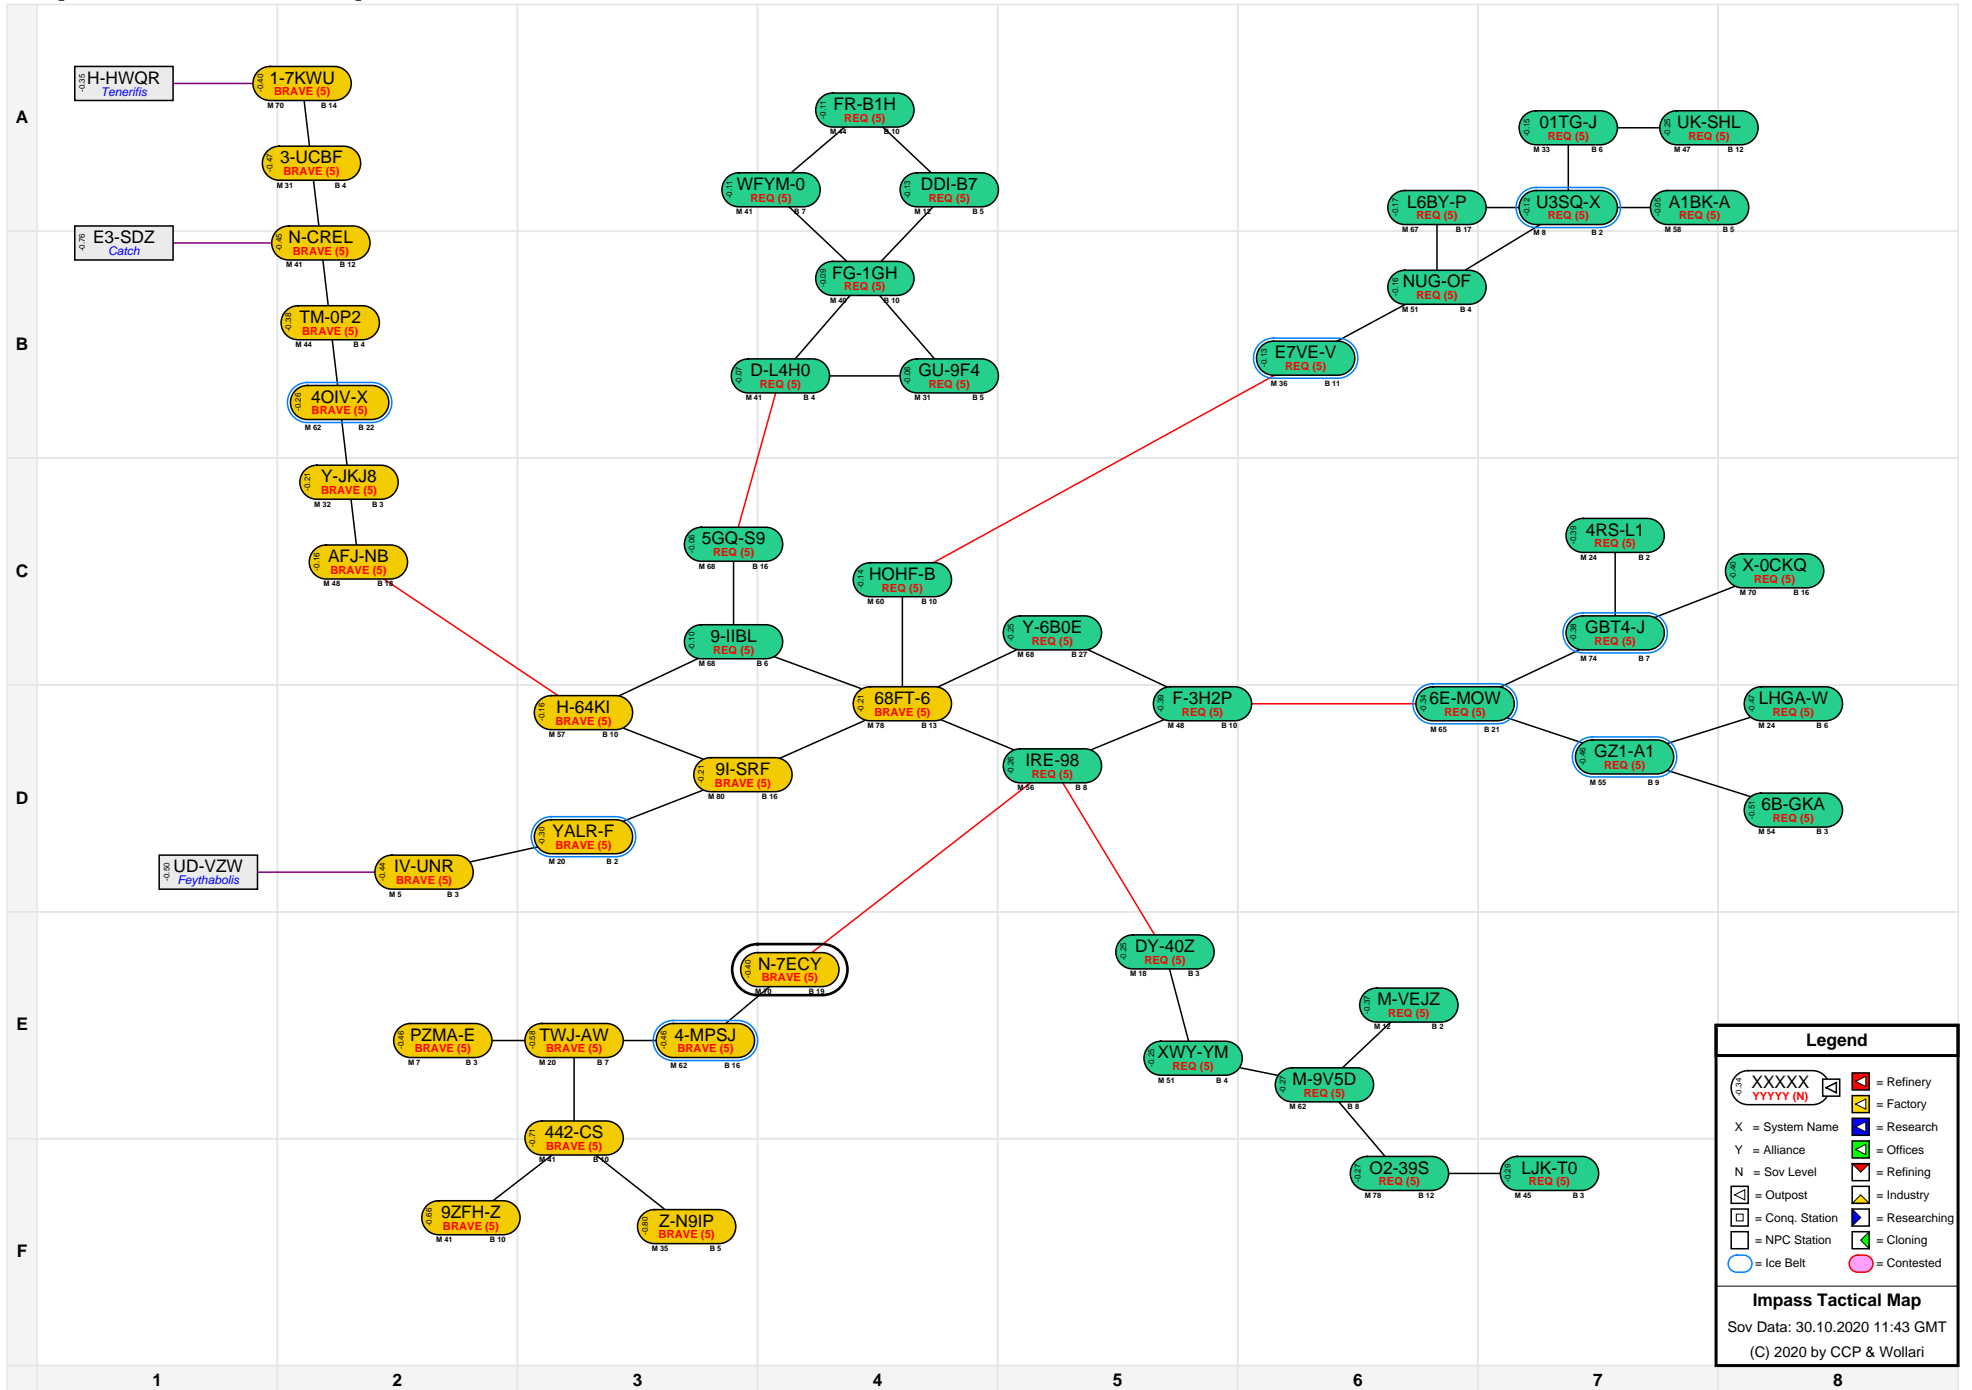

# Impass Tactical Map

Legend	
X = System Name	
Y = Alliance	
N = Sov Level	

**Impass Tactical Map**  
 Sov Data: 30.10.2020 11:43 GMT  
 (C) 2020 by CCP & Wollari