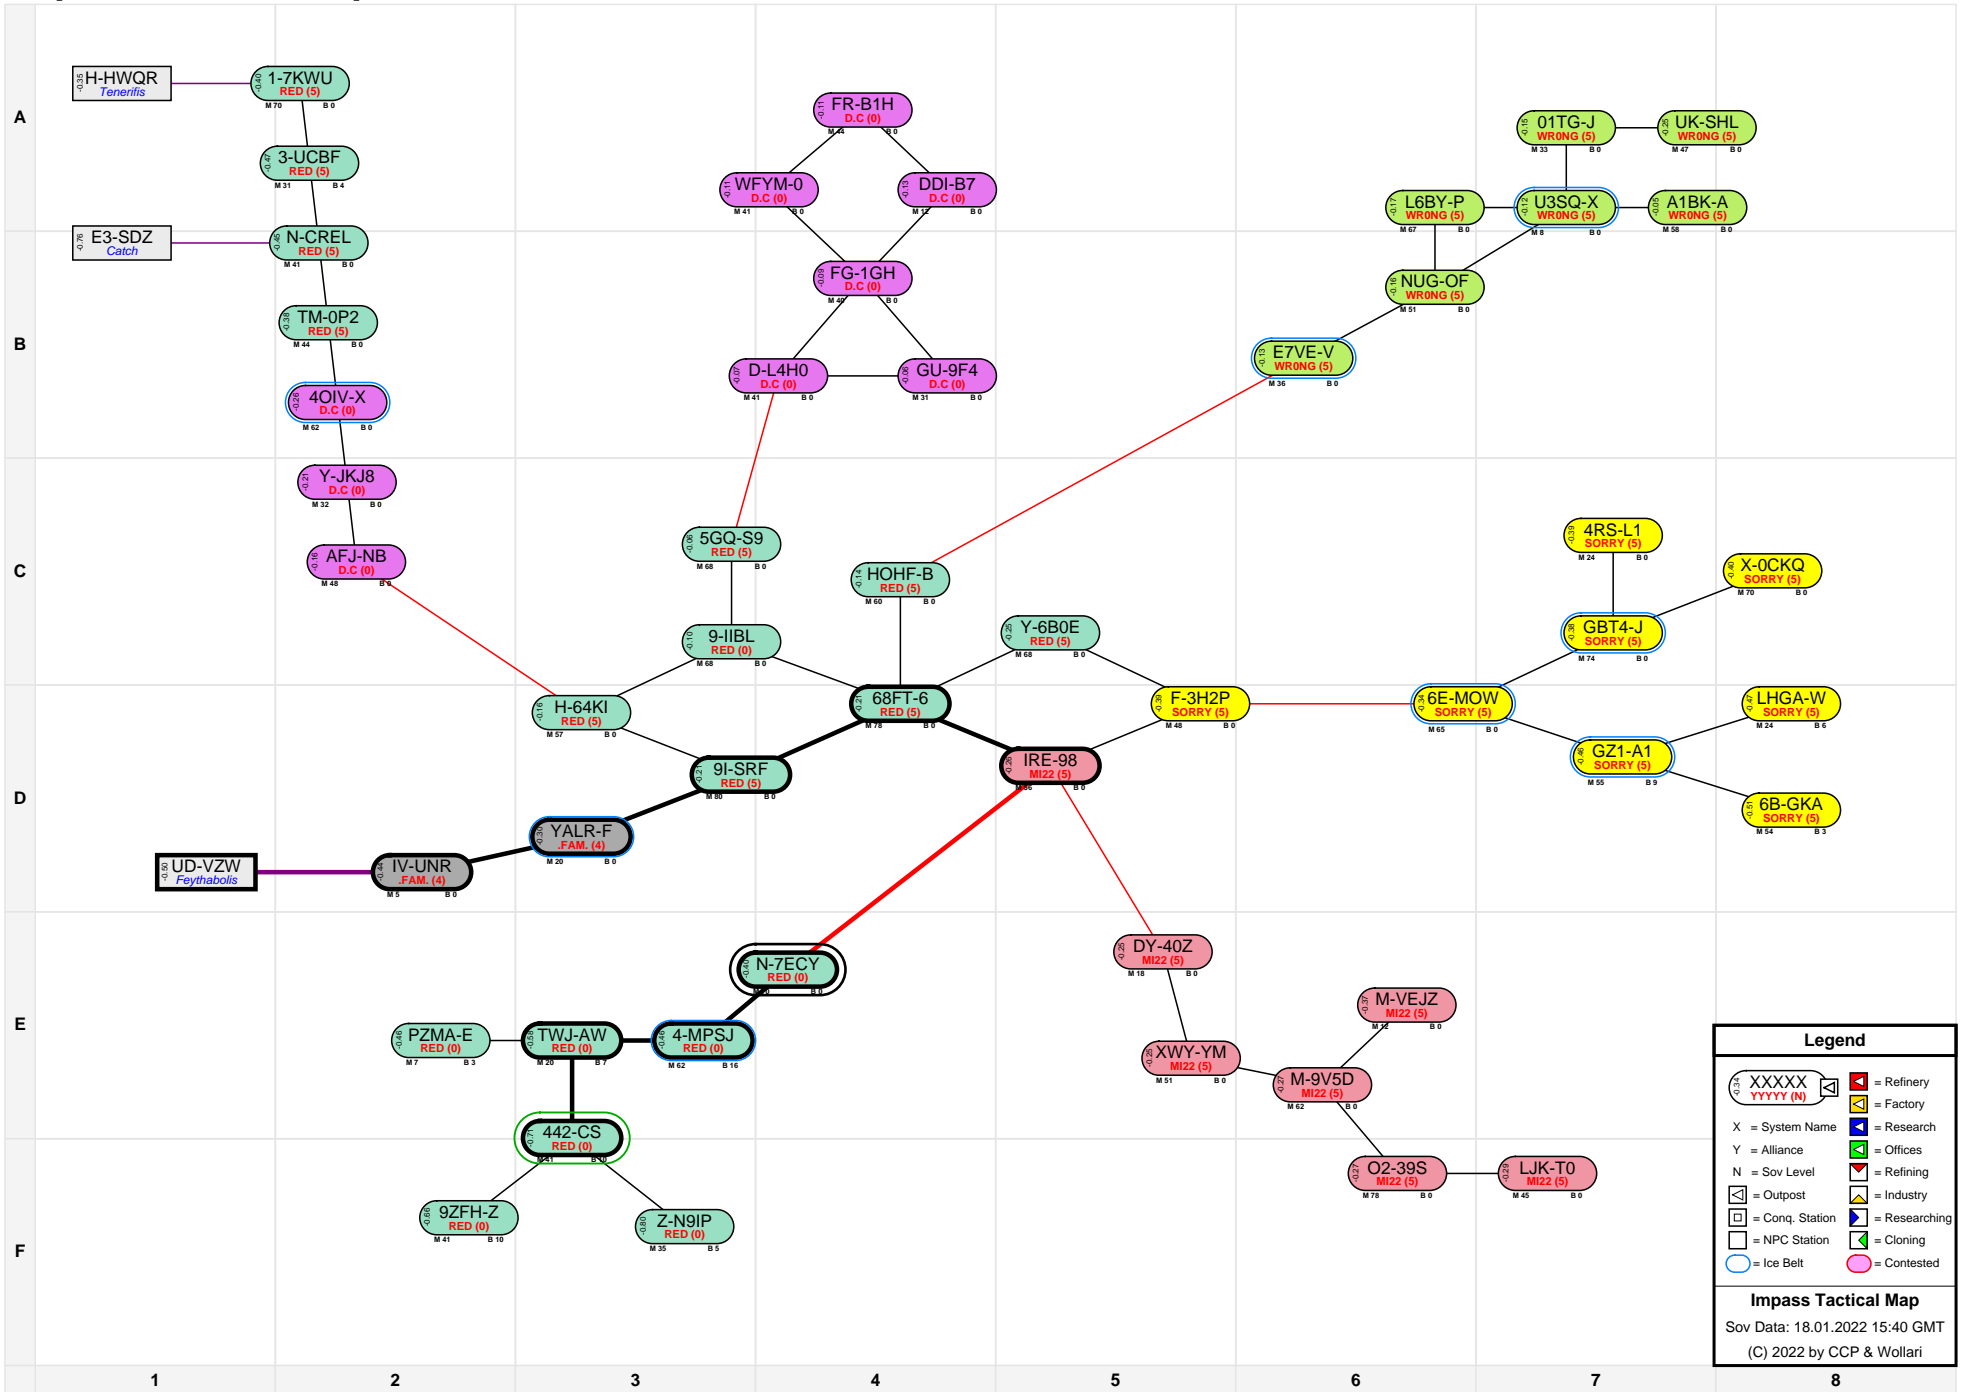

Impass Tactical Map

Legend

- XXXXX (N) = Refinery
- YYYY (N) = Factory
- X = System Name
- Y = Alliance
- N = Sov Level
- Outpost = Outpost
- Conq. Station = Conq. Station
- NPC Station = NPC Station
- Ice Belt = Ice Belt
- Research = Research
- Offices = Offices
- Refining = Refining
- Industry = Industry
- Researching = Researching
- Cloning = Cloning
- Contested = Contested

Impass Tactical Map
 Sov Data: 18.01.2022 15:40 GMT
 (C) 2022 by CCP & Wollari