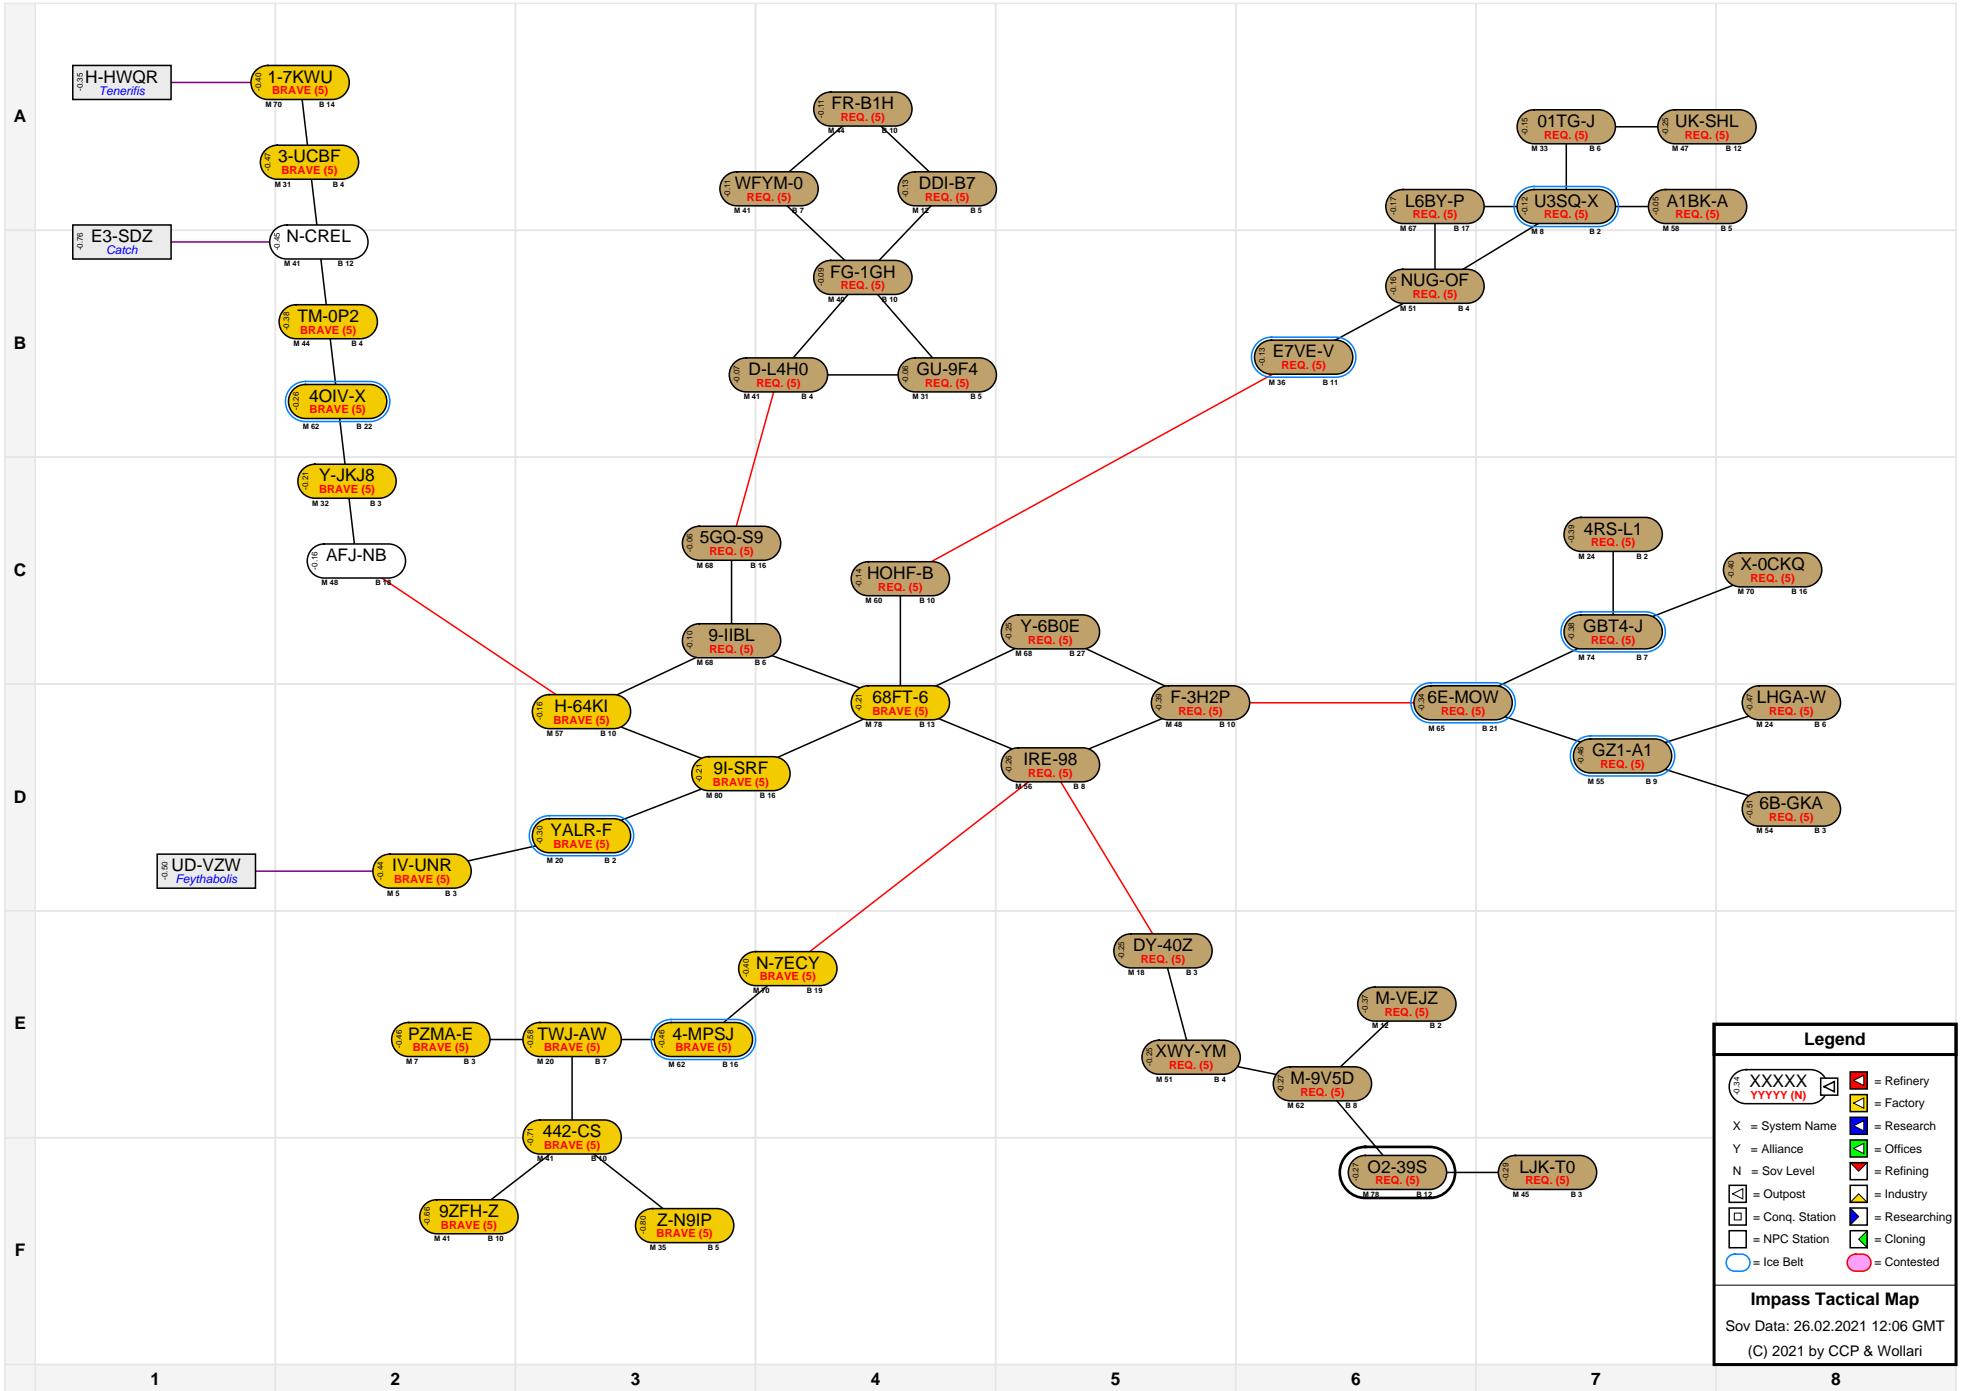

Impass Tactical Map

Legend

- XXXXX (System Name) = Refinery
- YYYY (N) (System Name) = Factory
- X = System Name
- Y = Alliance
- N = Sov Level
- [Icon] = Outpost
- [Icon] = Conq. Station
- [Icon] = NPC Station
- [Icon] = Researching
- [Icon] = Cloning
- [Icon] = Contested
- [Icon] = Industry
- [Icon] = Refining
- [Icon] = Offices

Impass Tactical Map
 Sov Data: 26.02.2021 12:06 GMT
 (C) 2021 by CCP & Wollari