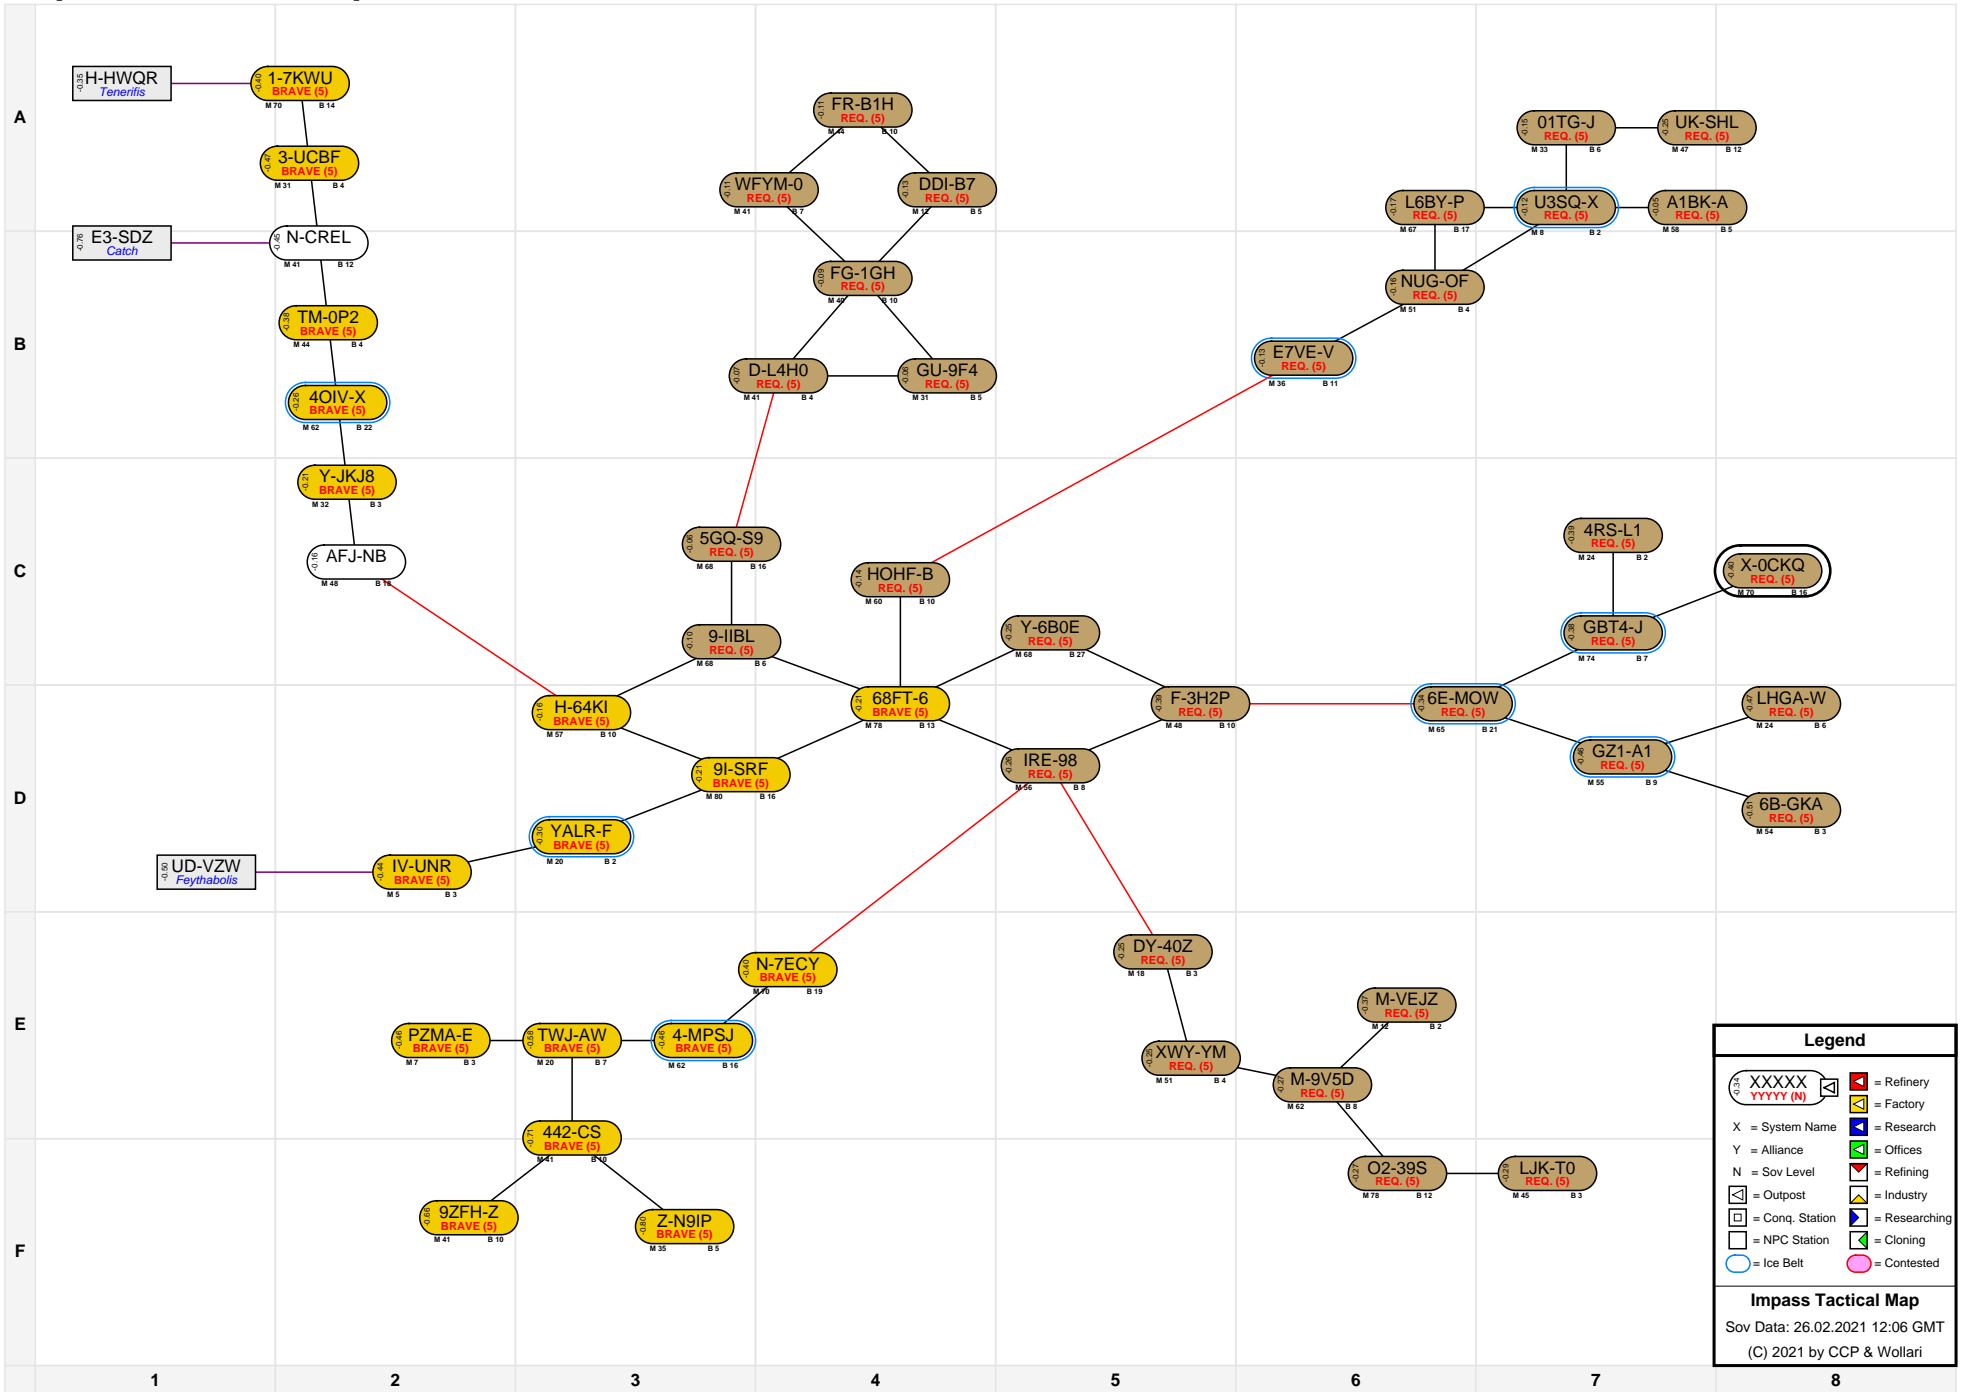

Impass Tactical Map

Legend

- XXXXX YYYYY (N) = System Name
- X = Alliance
- Y = Alliance
- N = Sov Level
- [Icon] = Outpost
- [Icon] = Conq. Station
- [Icon] = NPC Station
- [Icon] = Refinery
- [Icon] = Refining
- [Icon] = Industry
- [Icon] = Researching
- [Icon] = Cloning
- [Icon] = Contested

Impass Tactical Map
 Sov Data: 26.02.2021 12:06 GMT
 (C) 2021 by CCP & Wollari