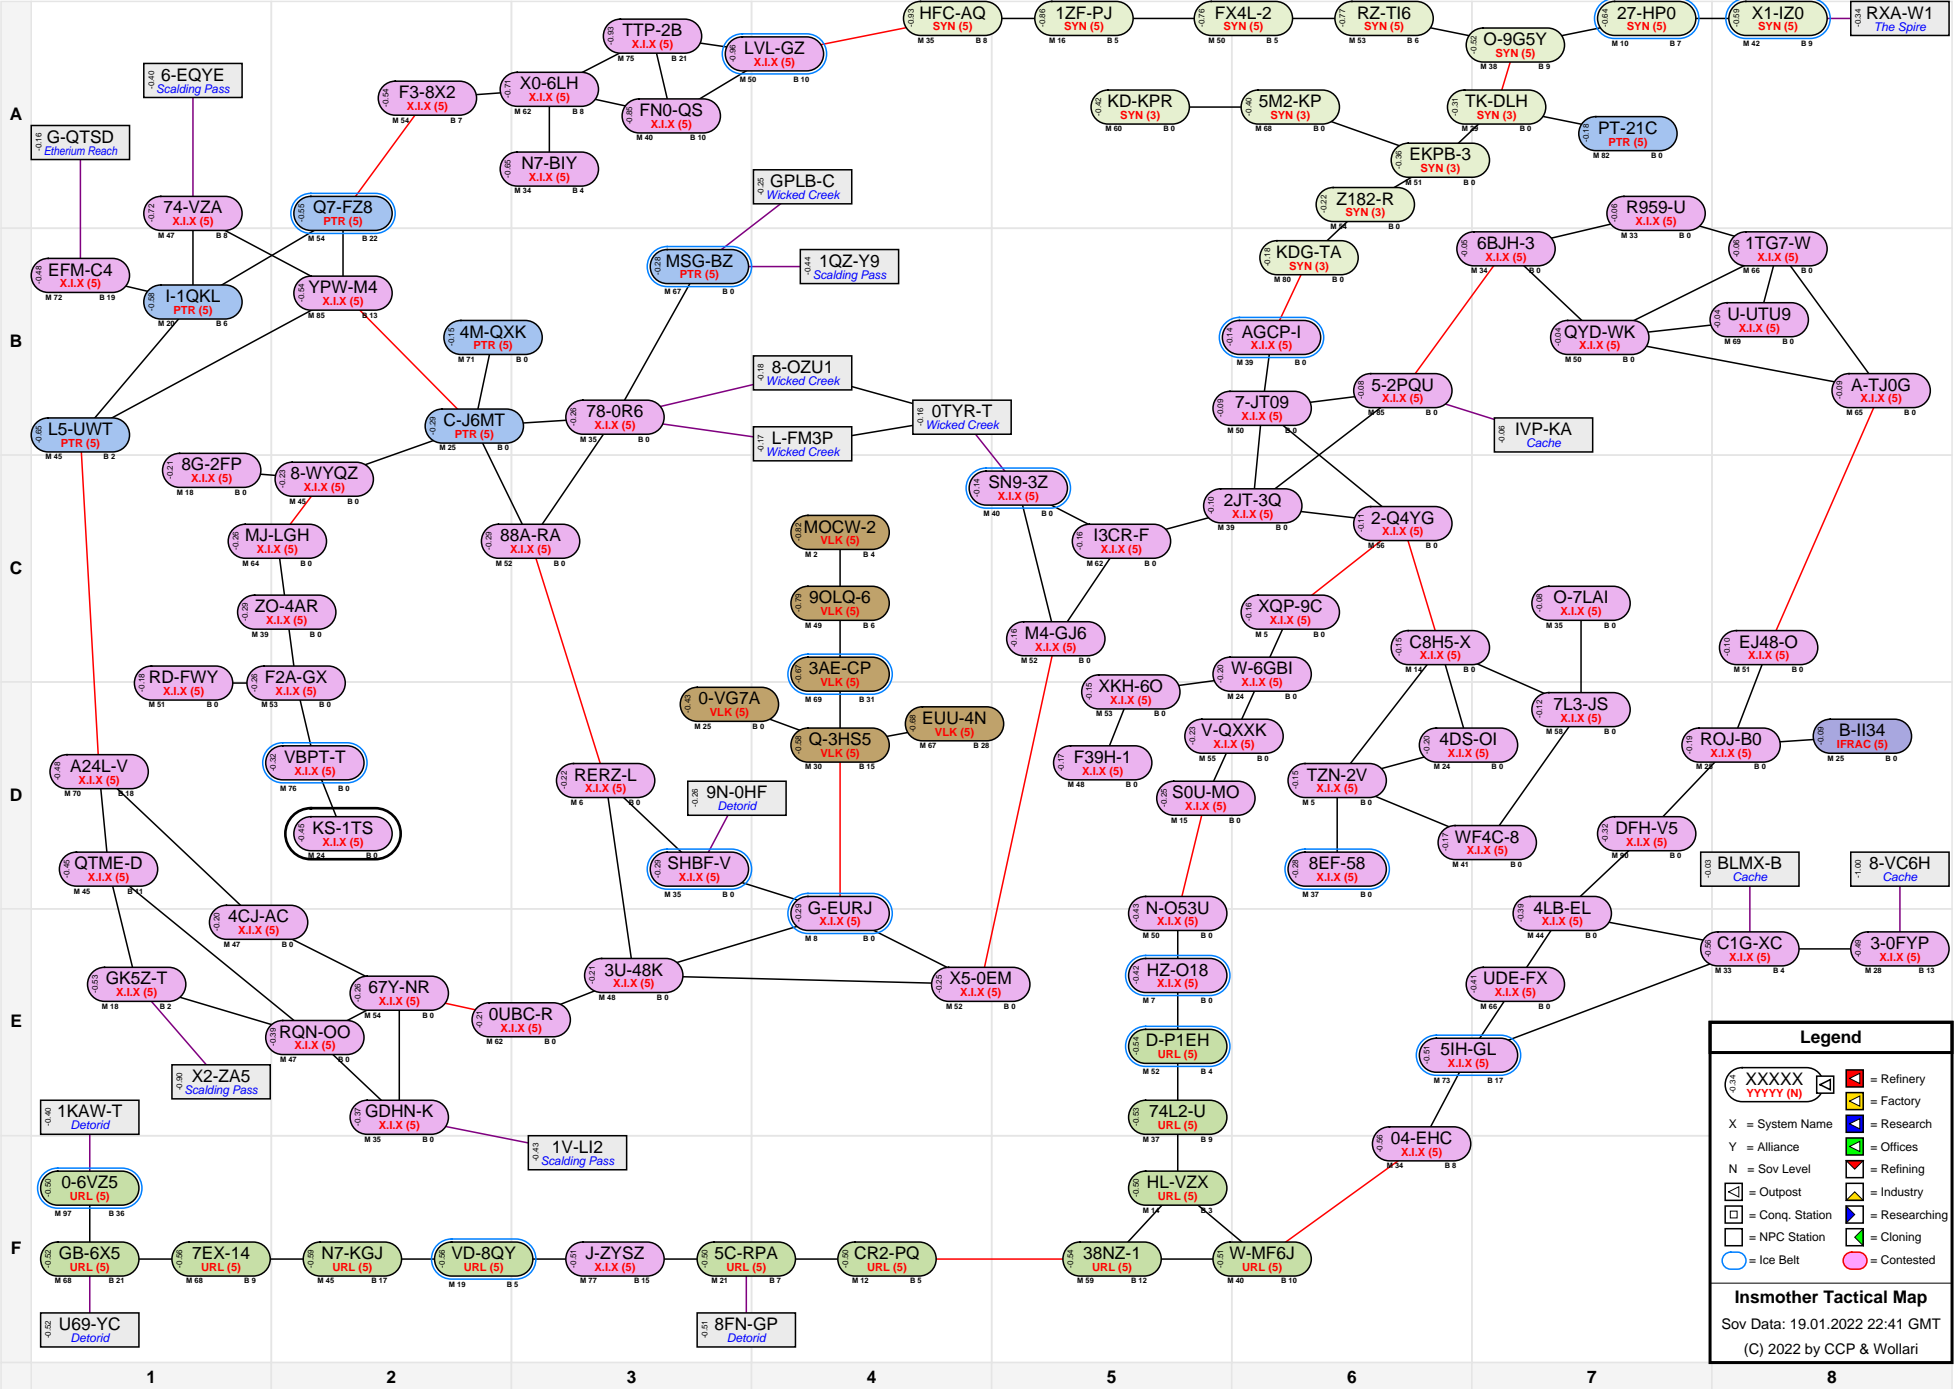

Insmother Tactical Map

Legend

- XXXXX YYYYY (N) [Icon] = Refinery
- X [Icon] = Factory
- X [Icon] = Research
- Y [Icon] = Offices
- N [Icon] = Sov Level
- [Icon] = Refining
- [Icon] = Industry
- [Icon] = Conq. Station
- [Icon] = Researching
- [Icon] = NPC Station
- [Icon] = Cloning
- [Icon] = Ice Belt
- [Icon] = Contested

Insmother Tactical Map
 Sov Data: 19.01.2022 22:41 GMT
 (C) 2022 by CCP & Wollari