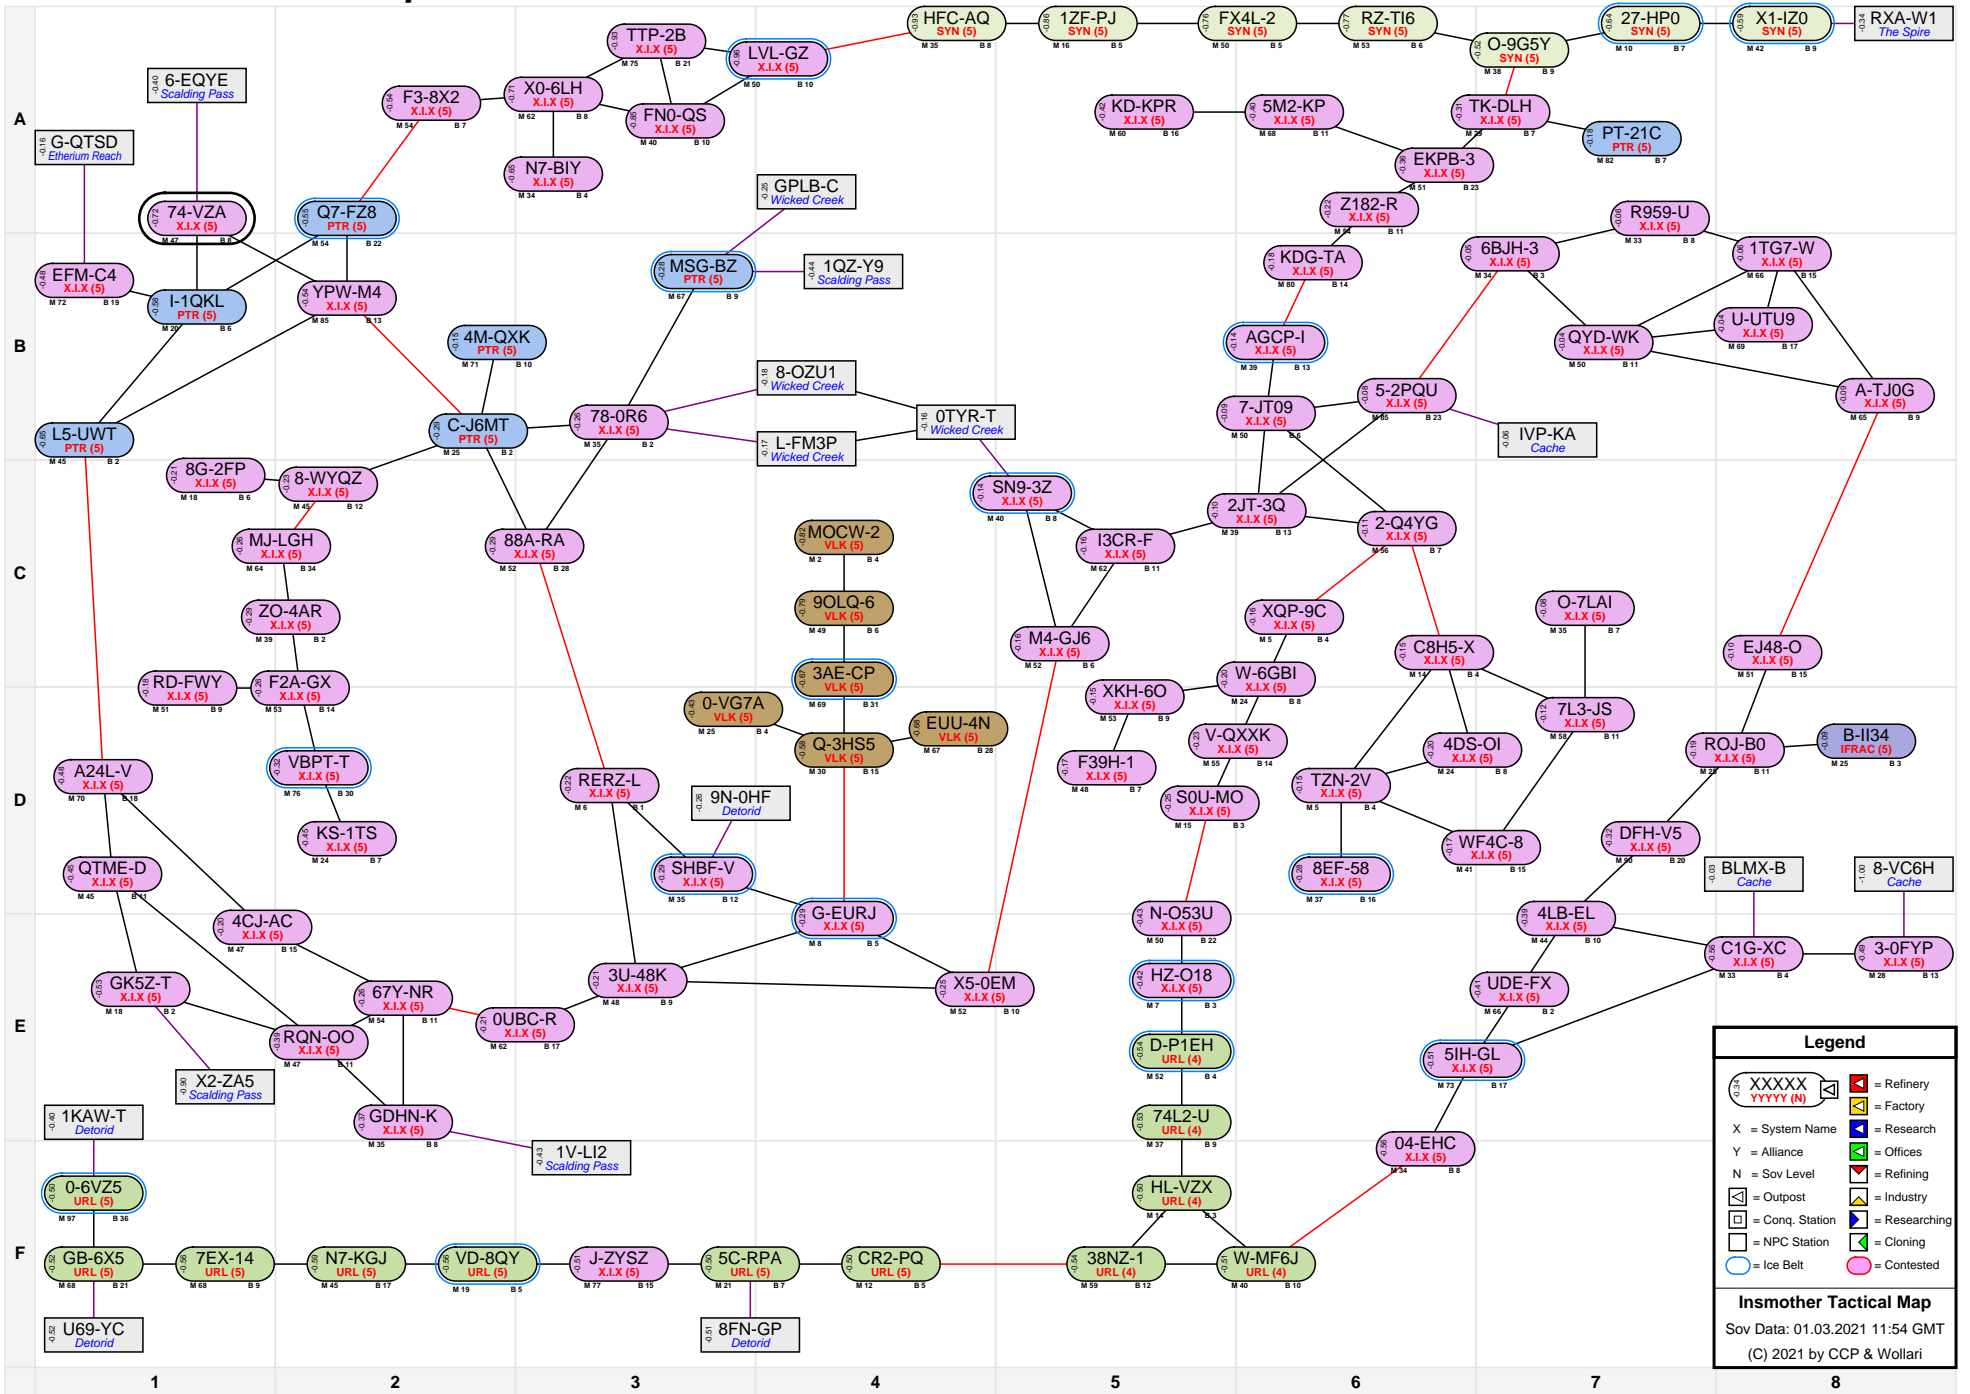

Insmother Tactical Map

Legend

- = Refinery
- = Factory
- X = System Name
- Y = Alliance
- N = Sov Level
- = Outpost
- = Conq. Station
- = NPC Station
- = Ice Belt
- = Contested
- = Research
- = Offices
- = Refining
- = Industry
- = Researching
- = Cloning

Insmother Tactical Map
 Sov Data: 01.03.2021 11:54 GMT
 (C) 2021 by CCP & Wollari