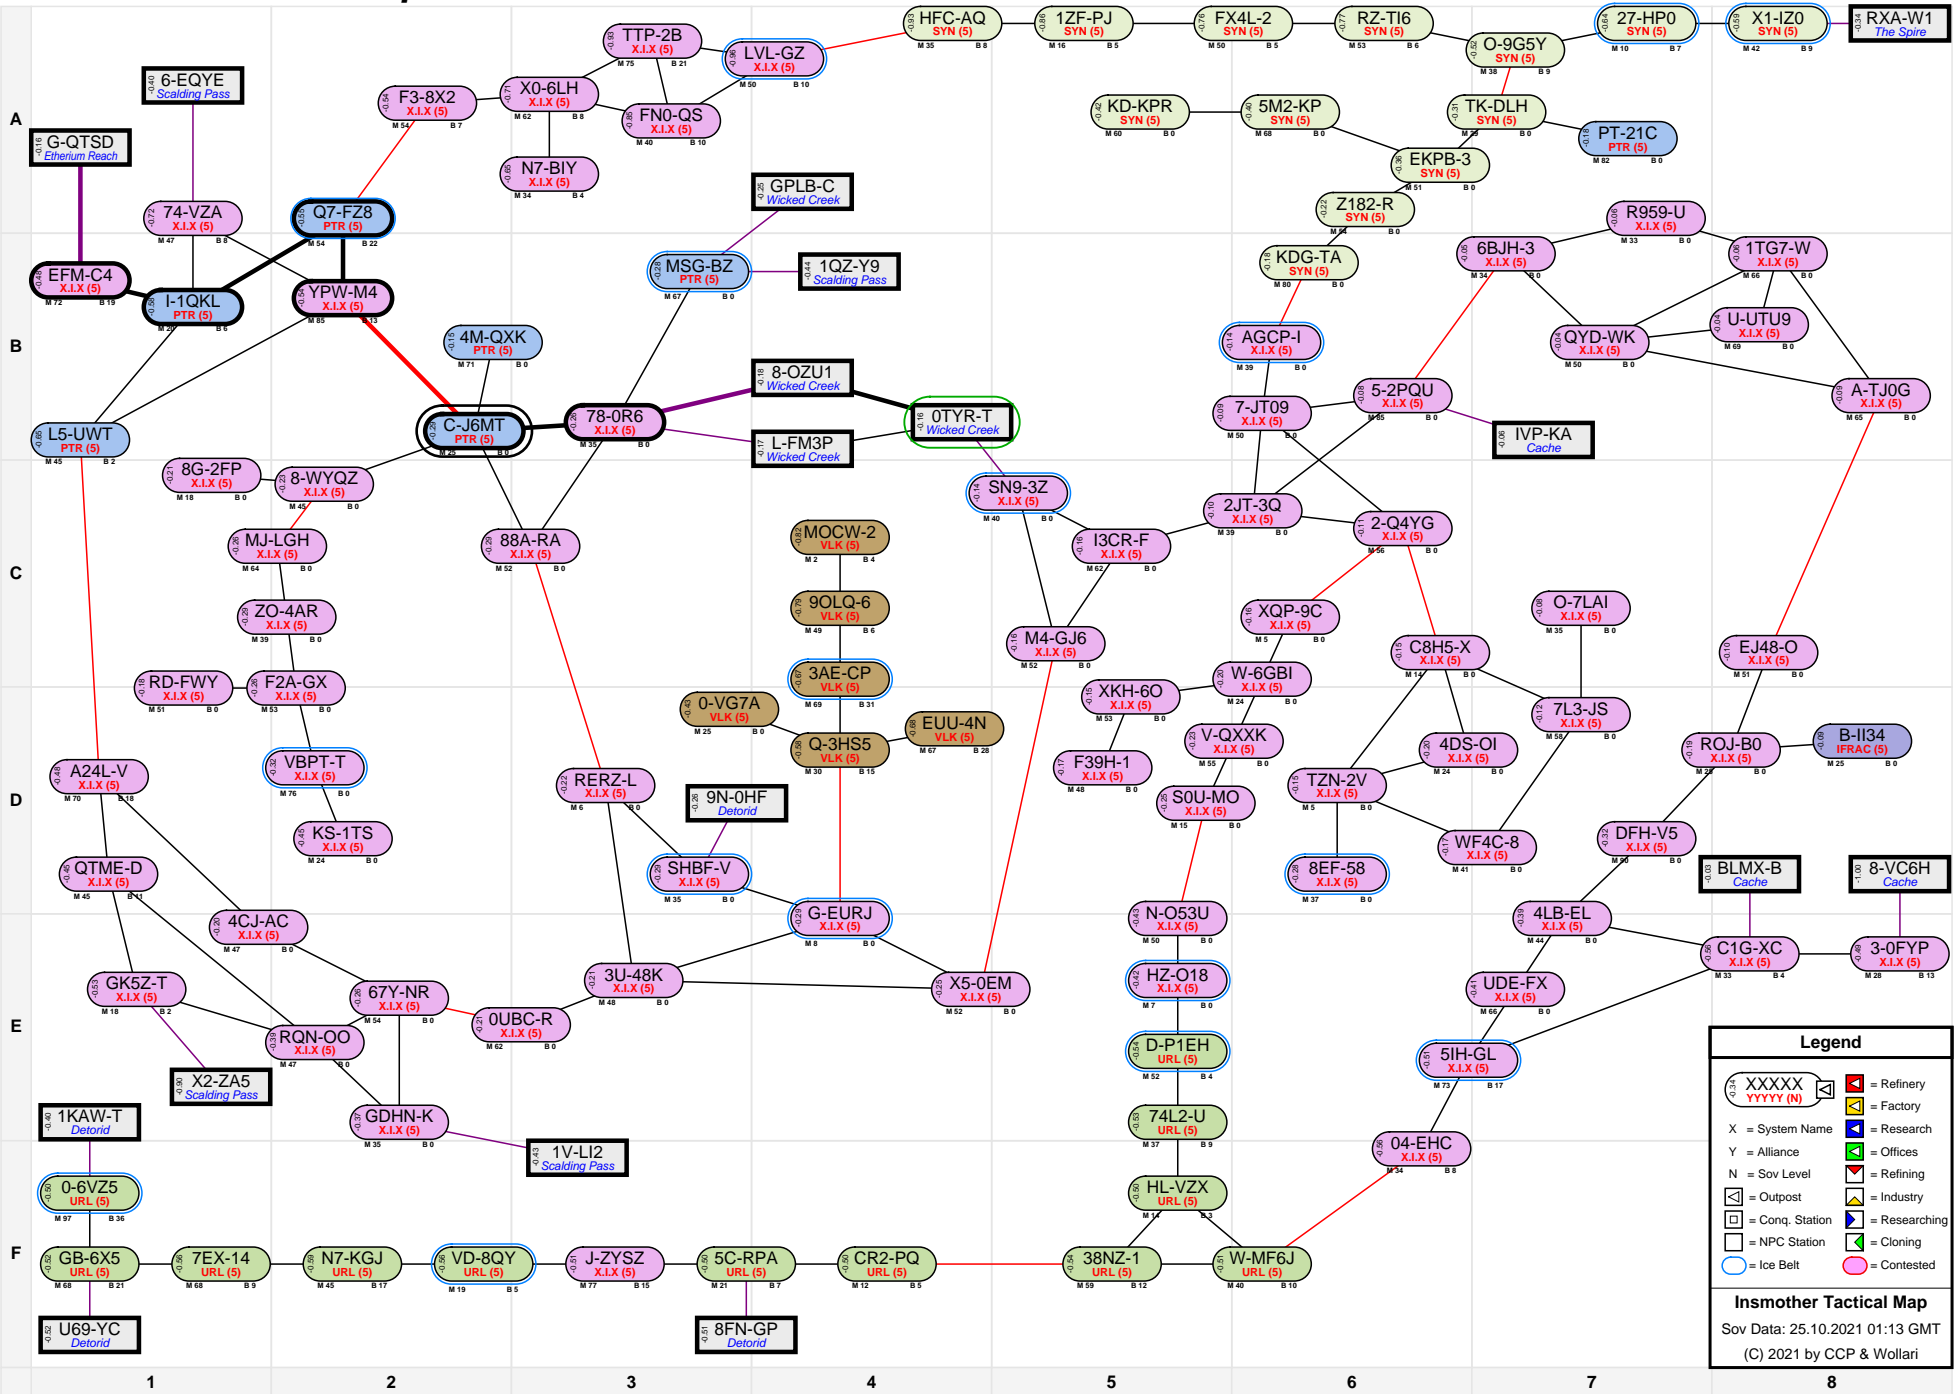

# Insmother Tactical Map

**Legend**

- = Refinery
- = Factory
- X = System Name
- Y = Alliance
- N = Sov Level
- = Research
- = Offices
- = Refining
- = Industry
- = Conq. Station
- = Researching
- = NPC Station
- = Cloning
- = Contested

**Insmother Tactical Map**  
 Sov Data: 25.10.2021 01:13 GMT  
 (C) 2021 by CCP & Wollari