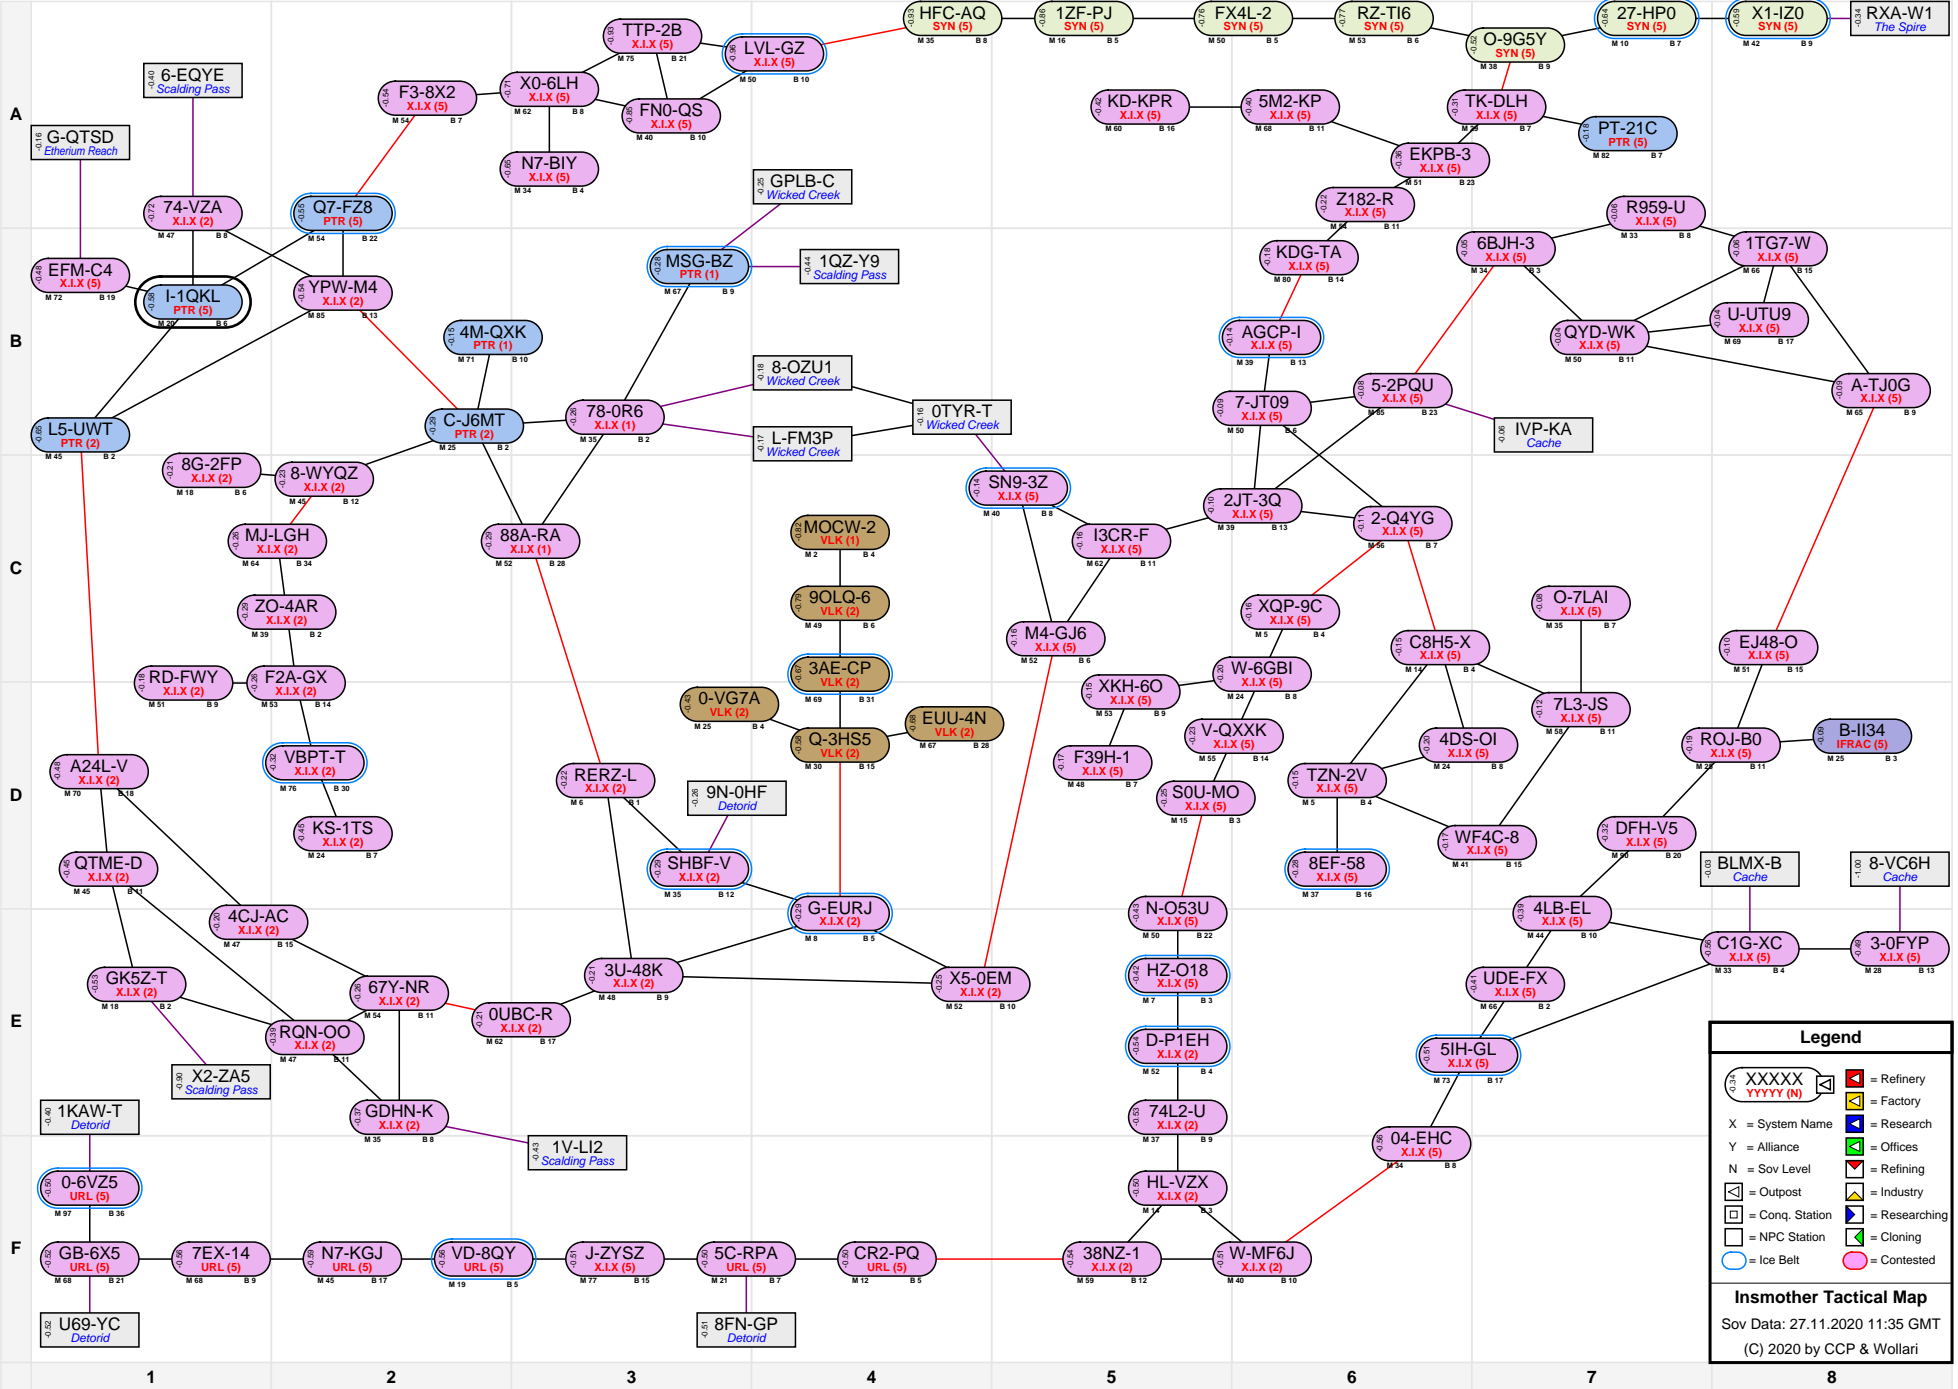

Insmother Tactical Map

Legend

- = Refinery
- = Factory
- X = System Name
- Y = Alliance
- N = Sov Level
- O = Outpost
- = Research
- = Offices
- = Refining
- = Industry
- = Researching
- = NPC Station
- = Cloning
- = Contested

Insmother Tactical Map
 Sov Data: 27.11.2020 11:35 GMT
 (C) 2020 by CCP & Wollari