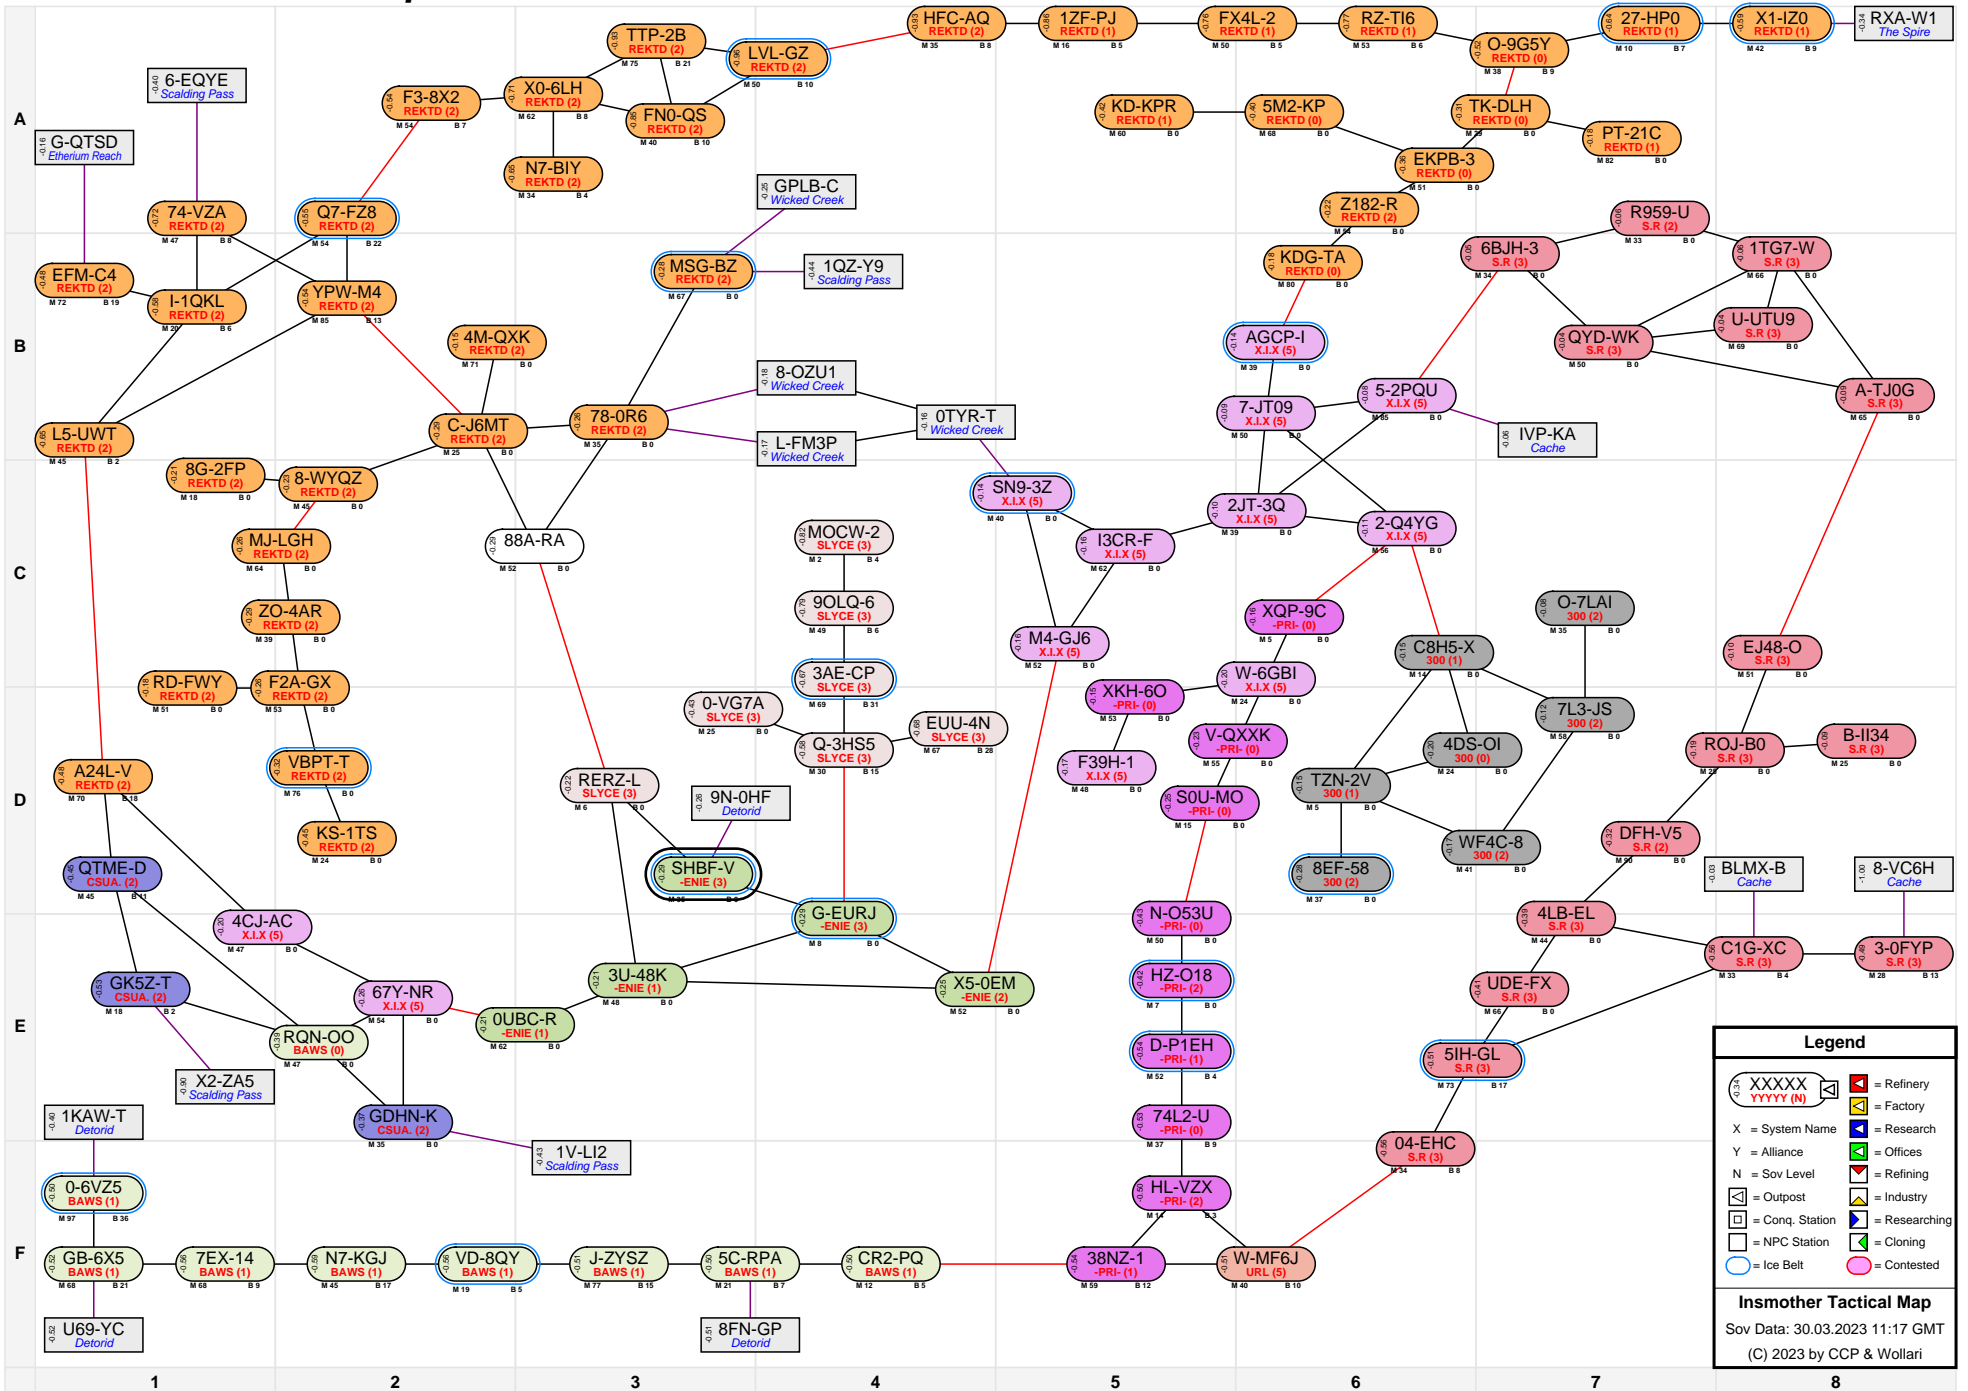

# Insmother Tactical Map

**Legend**

- XXXXX YYYYY (N)
- Red square = Refinery
- Yellow triangle = Factory
- X = System Name
- Blue square = Alliance
- Green square = Research
- N = Sov Level
- Red square with white triangle = Refining
- White square with black triangle = Outpost
- Blue square with white triangle = Conq. Station
- White square with black triangle = NPC Station
- Blue circle = Ice Belt
- Pink circle = Contested

**Insmother Tactical Map**  
 Sov Data: 30.03.2023 11:17 GMT  
 (C) 2023 by CCP & Wollari