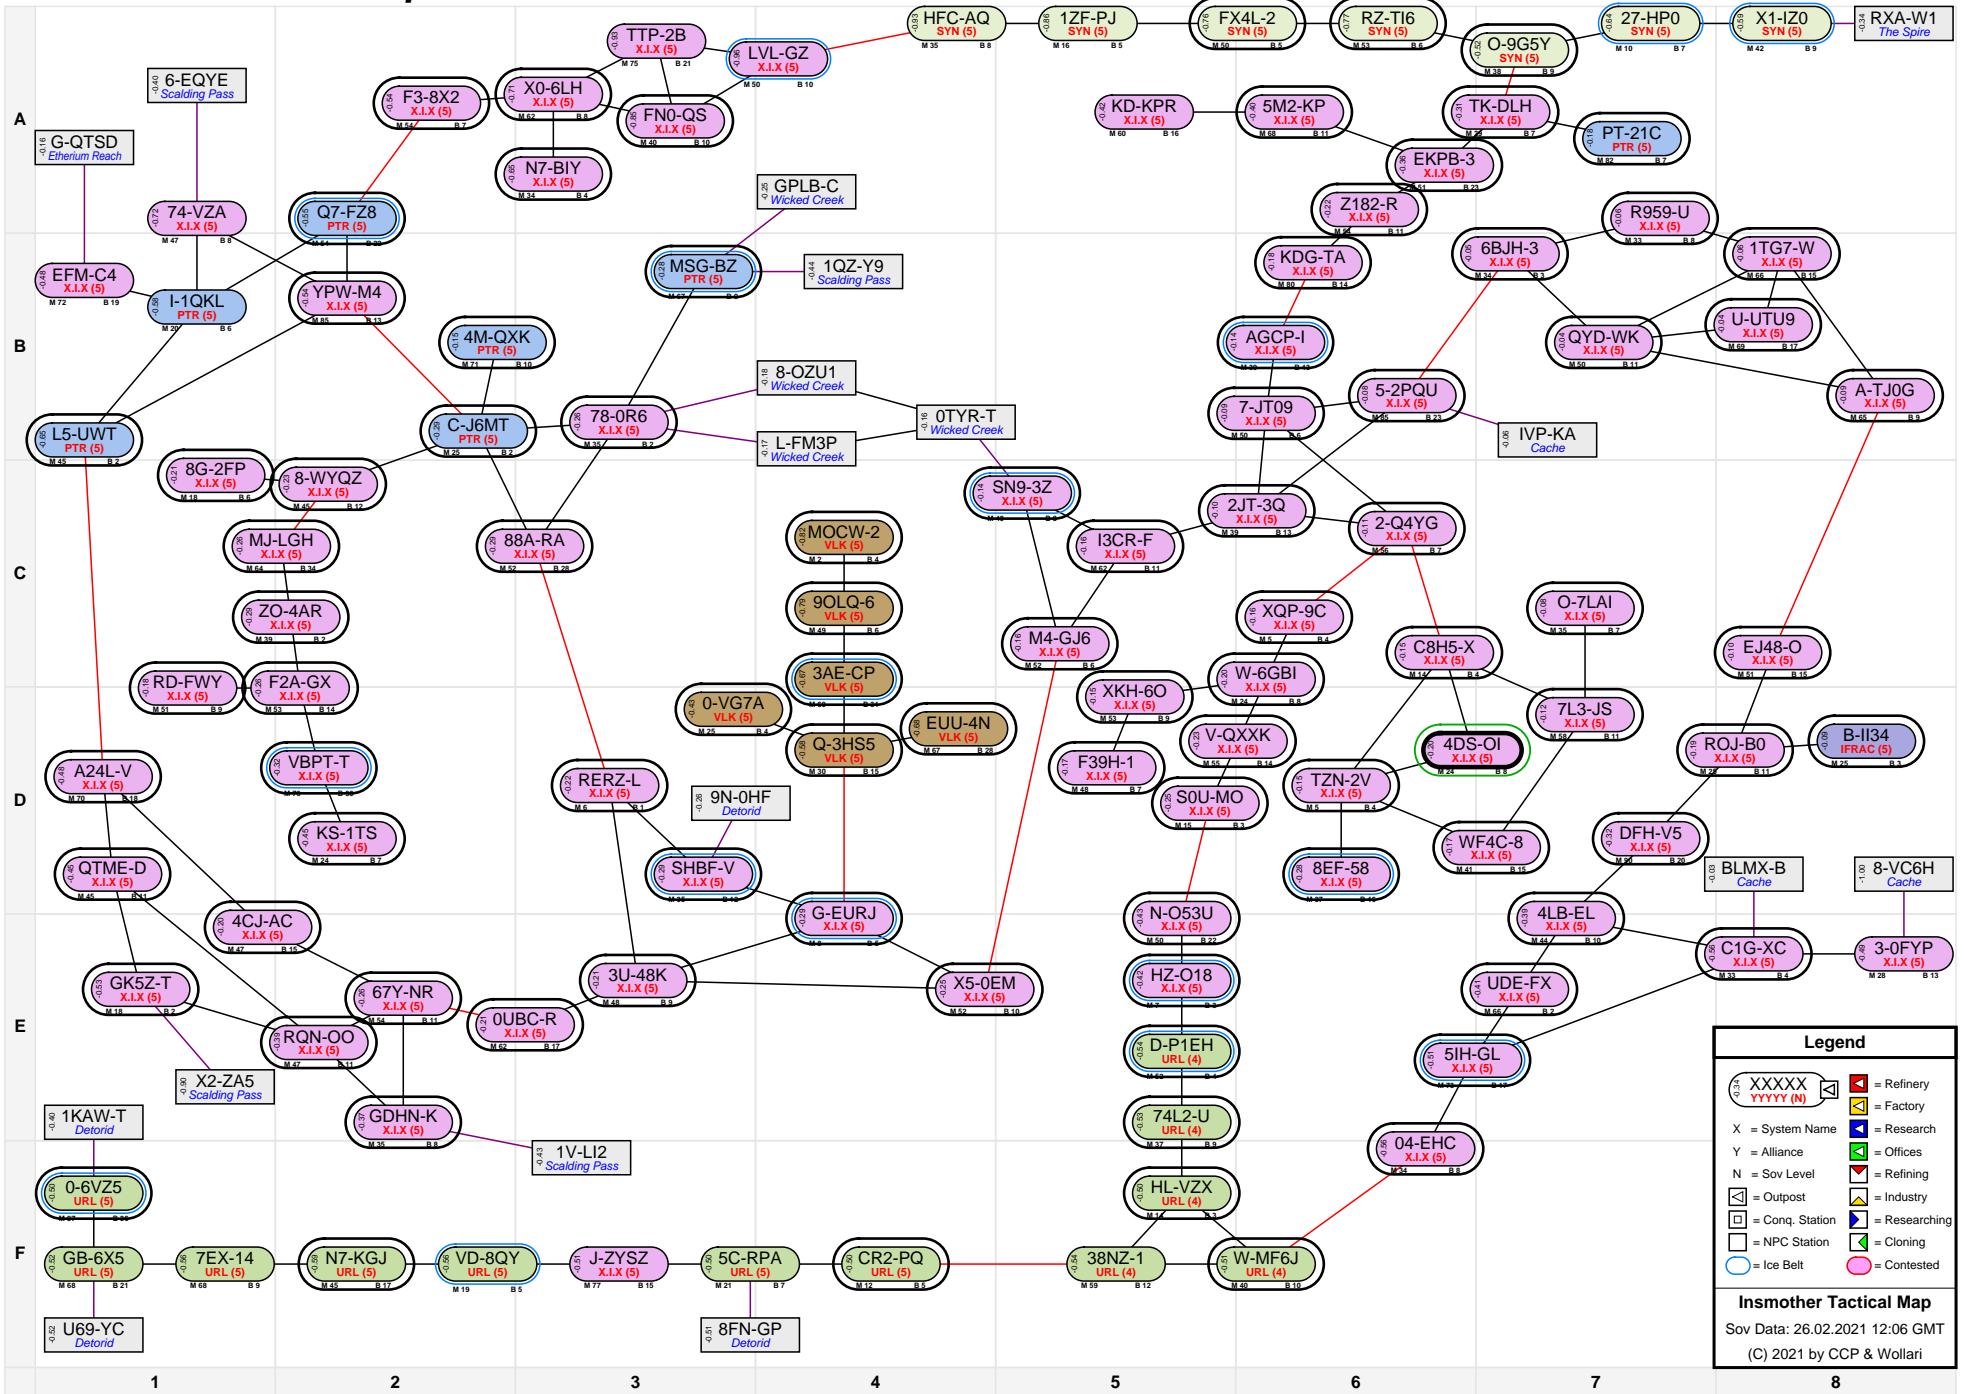

# Insmother Tactical Map

**Legend**

- XXXXXX YYYYY (N) = Refinery
- X = System Name
- Y = Alliance
- N = Sov Level
- = Outpost
- = Conq. Station
- = NPC Station
- = Ice Belt
- = Contested
- ⚙️ = Factory
- 🔬 = Research
- 🏢 = Offices
- 🏭 = Refining
- 🏠 = Industry
- 🏗️ = Researching
- 🧬 = Cloning

**Insmother Tactical Map**  
 Sov Data: 26.02.2021 12:06 GMT  
 (C) 2021 by CCP & Wollari