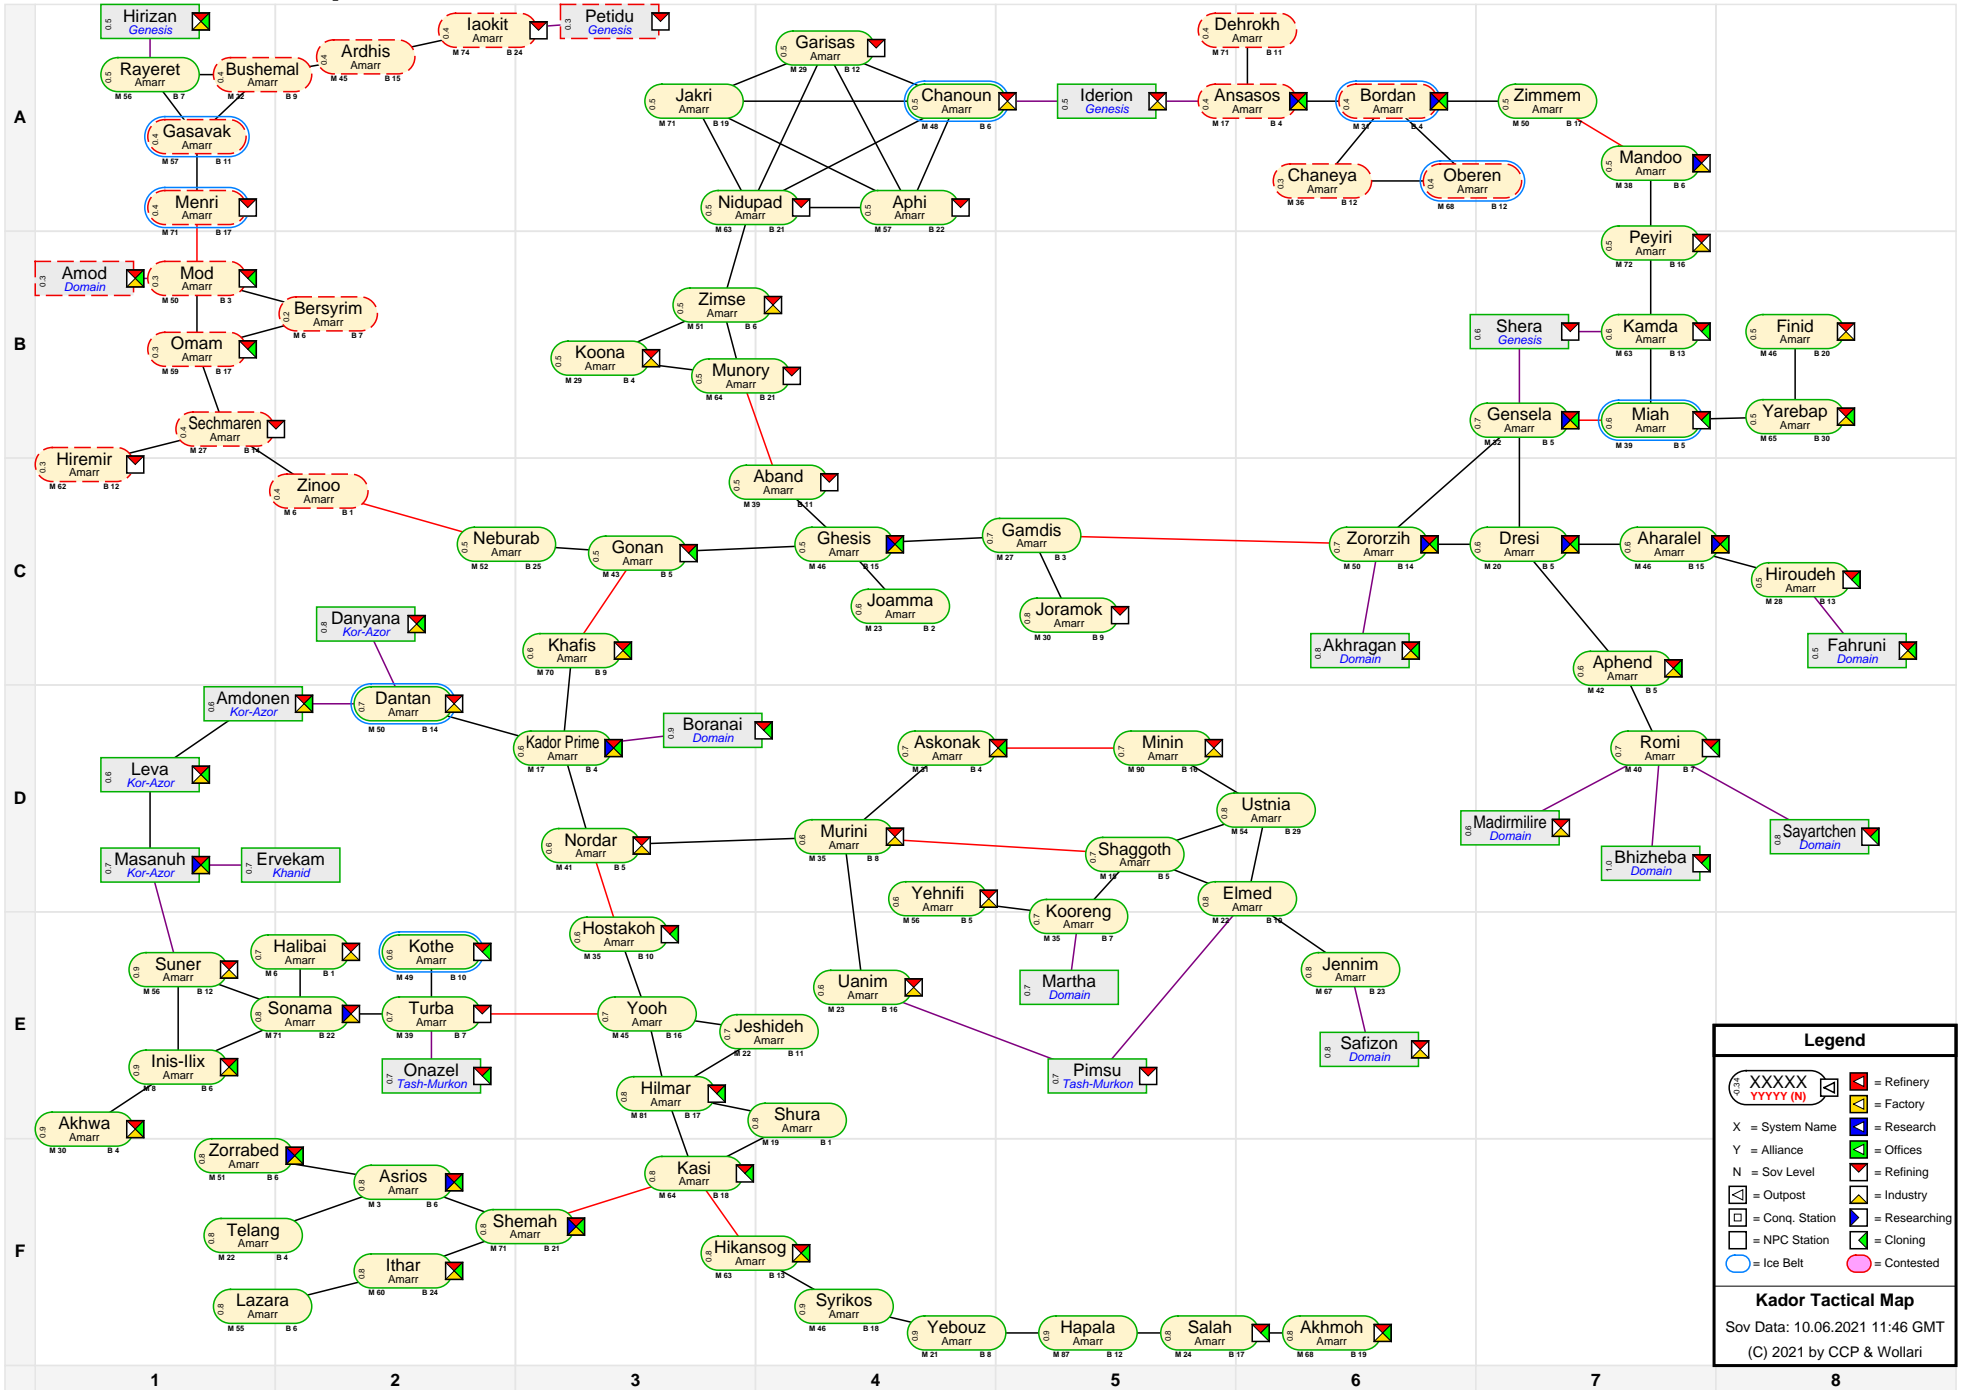

Kador Tactical Map

Legend

- XXXXX (with icons) = Refinery
- YYYY (N) (with icon) = Factory
- X (with icon) = System Name
- Y (with icon) = Alliance
- N (with icon) = Sov Level
- (with icon) = Outpost
- (with icon) = Conq. Station
- (with icon) = NPC Station
- (with icon) = Research
- (with icon) = Offices
- (with icon) = Refining
- (with icon) = Industry
- (with icon) = Researching
- (with icon) = Cloning
- (with icon) = Ice Belt
- (with icon) = Contested

Kador Tactical Map
 Sov Data: 10.06.2021 11:46 GMT
 (C) 2021 by CCP & Wollari