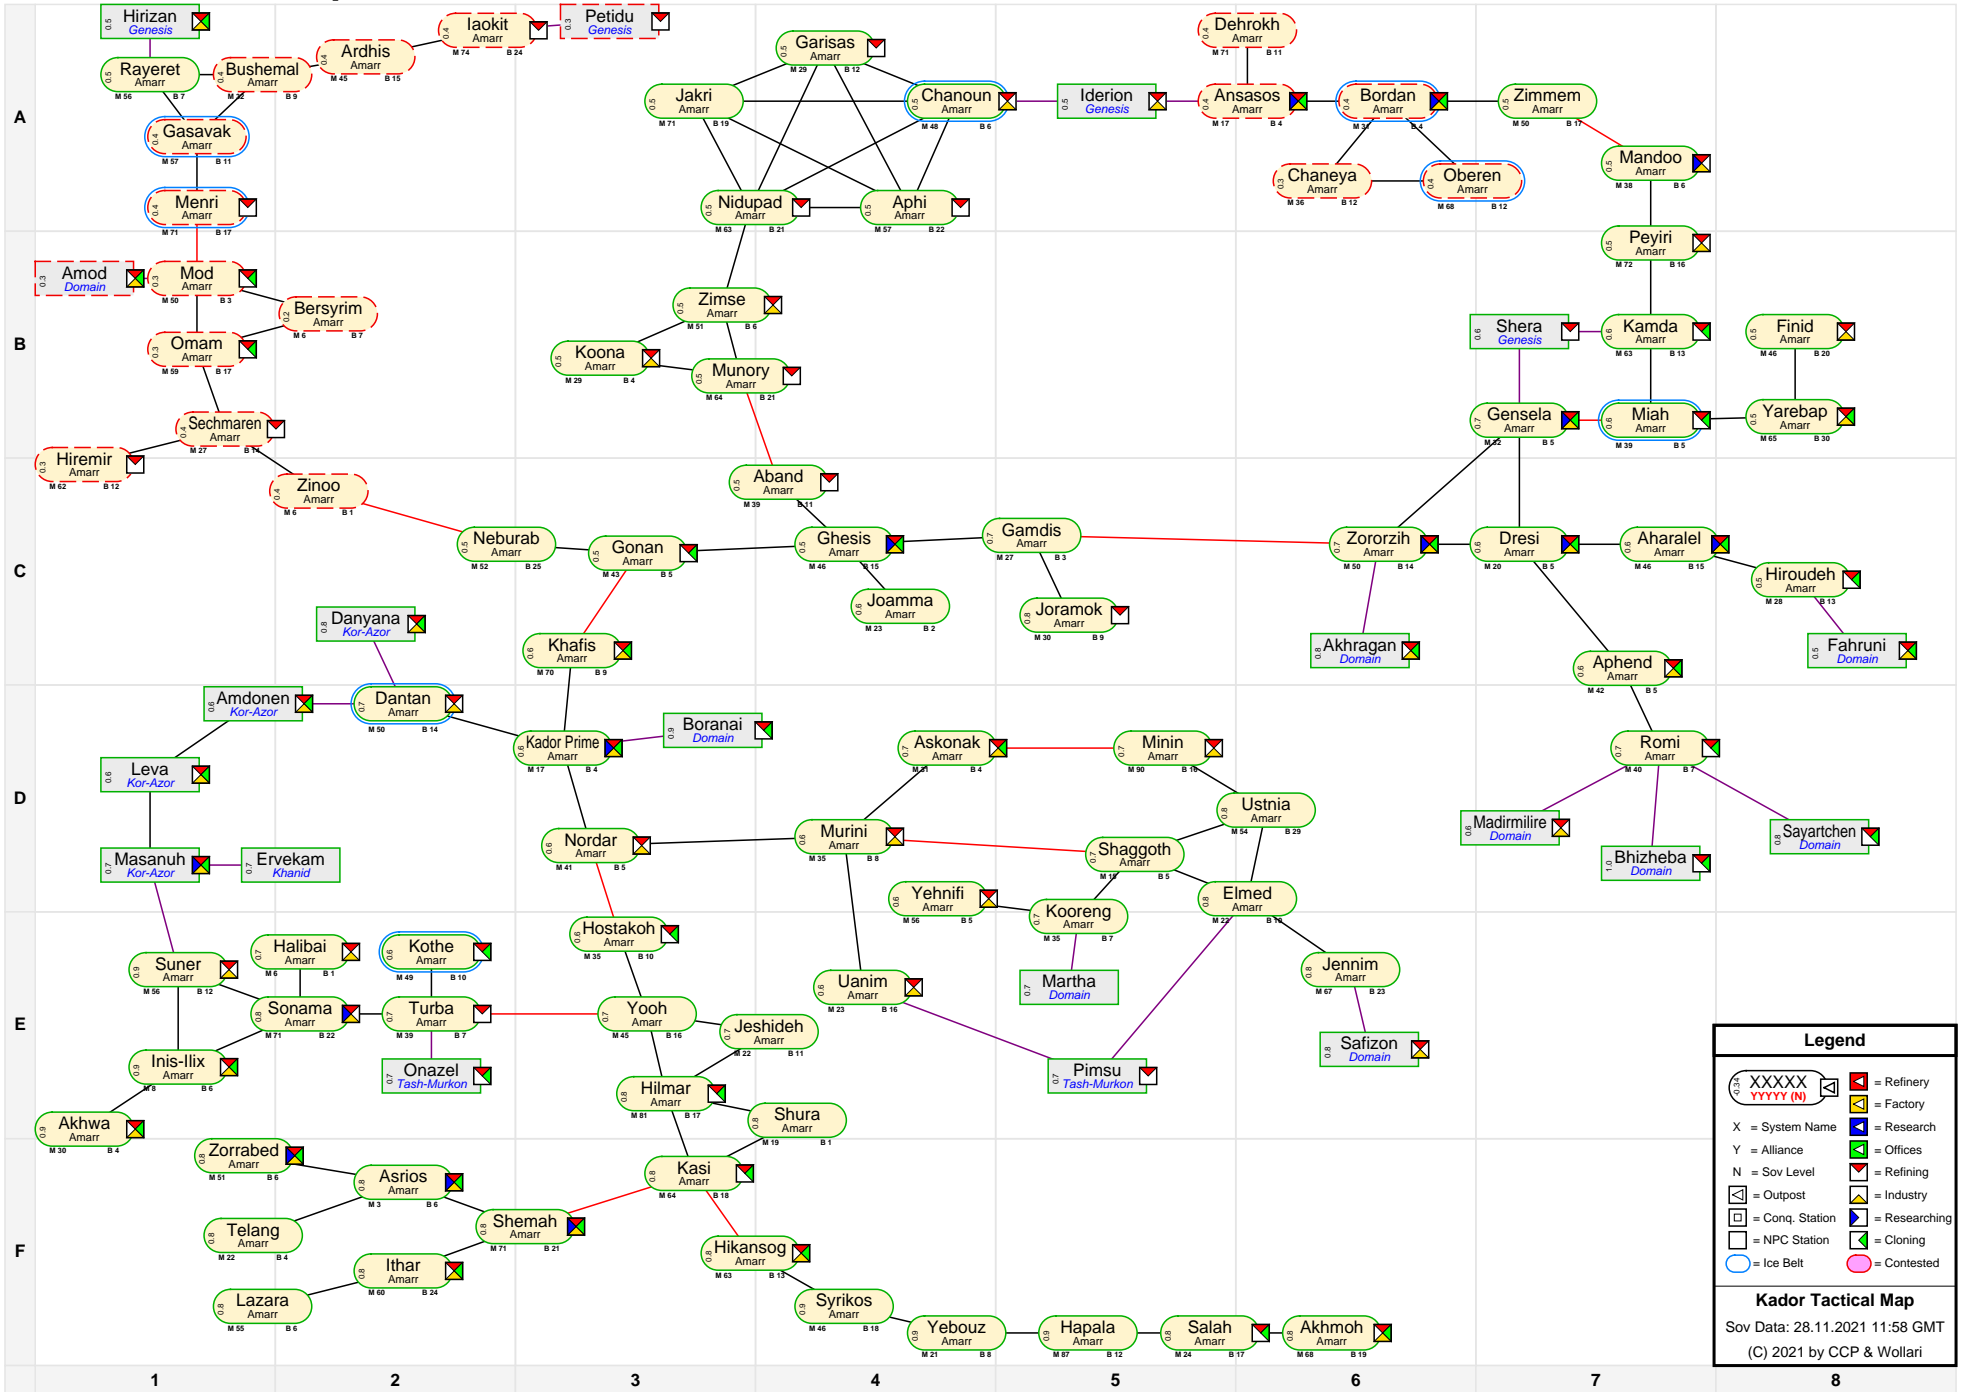

# Kador Tactical Map

**Legend**

- XXXXX YYYYY (N) = Refinery
- X = System Name
- Y = Alliance
- N = Sov Level
- [Icon] = Outpost
- [Icon] = Conq. Station
- [Icon] = NPC Station
- [Icon] = Ice Belt
- [Icon] = Contested
- [Icon] = Factory
- [Icon] = Research
- [Icon] = Offices
- [Icon] = Refining
- [Icon] = Industry
- [Icon] = Researching
- [Icon] = Cloning

**Kador Tactical Map**  
 Sov Data: 28.11.2021 11:58 GMT  
 (C) 2021 by CCP & Wollari