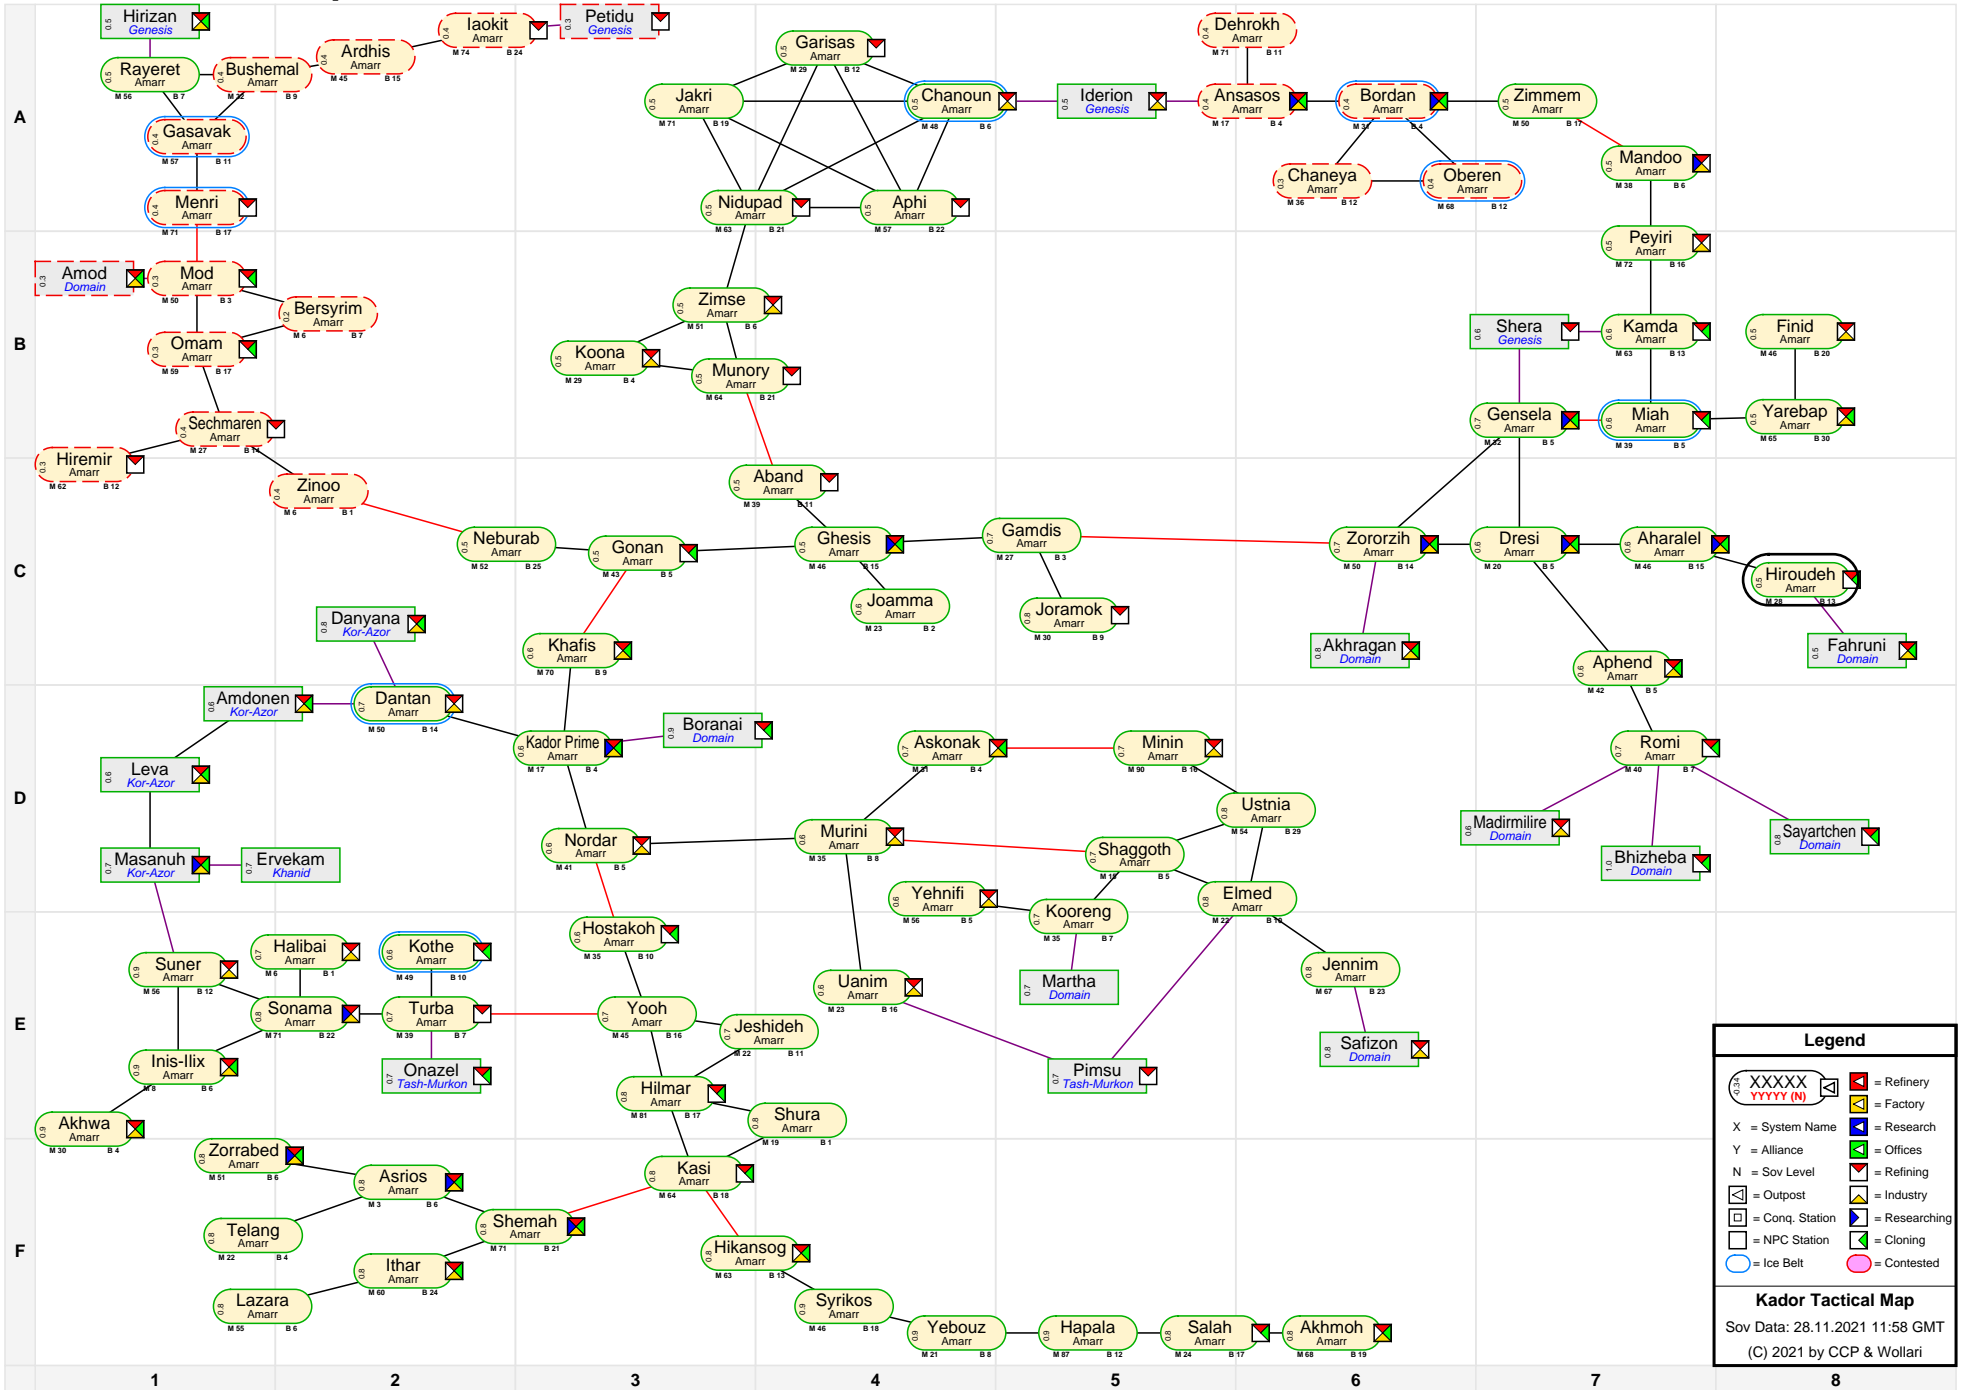

Kador Tactical Map

Legend

- XXXXX YYYYY (N) = Refinery
- X = System Name
- Y = Alliance
- N = Sov Level
- [Icon] = Outpost
- [Icon] = Conq. Station
- [Icon] = NPC Station
- [Icon] = Ice Belt
- [Icon] = Contested
- [Icon] = Factory
- [Icon] = Research
- [Icon] = Offices
- [Icon] = Refining
- [Icon] = Industry
- [Icon] = Researching
- [Icon] = Cloning

Kador Tactical Map
 Sov Data: 28.11.2021 11:58 GMT
 (C) 2021 by CCP & Wollari