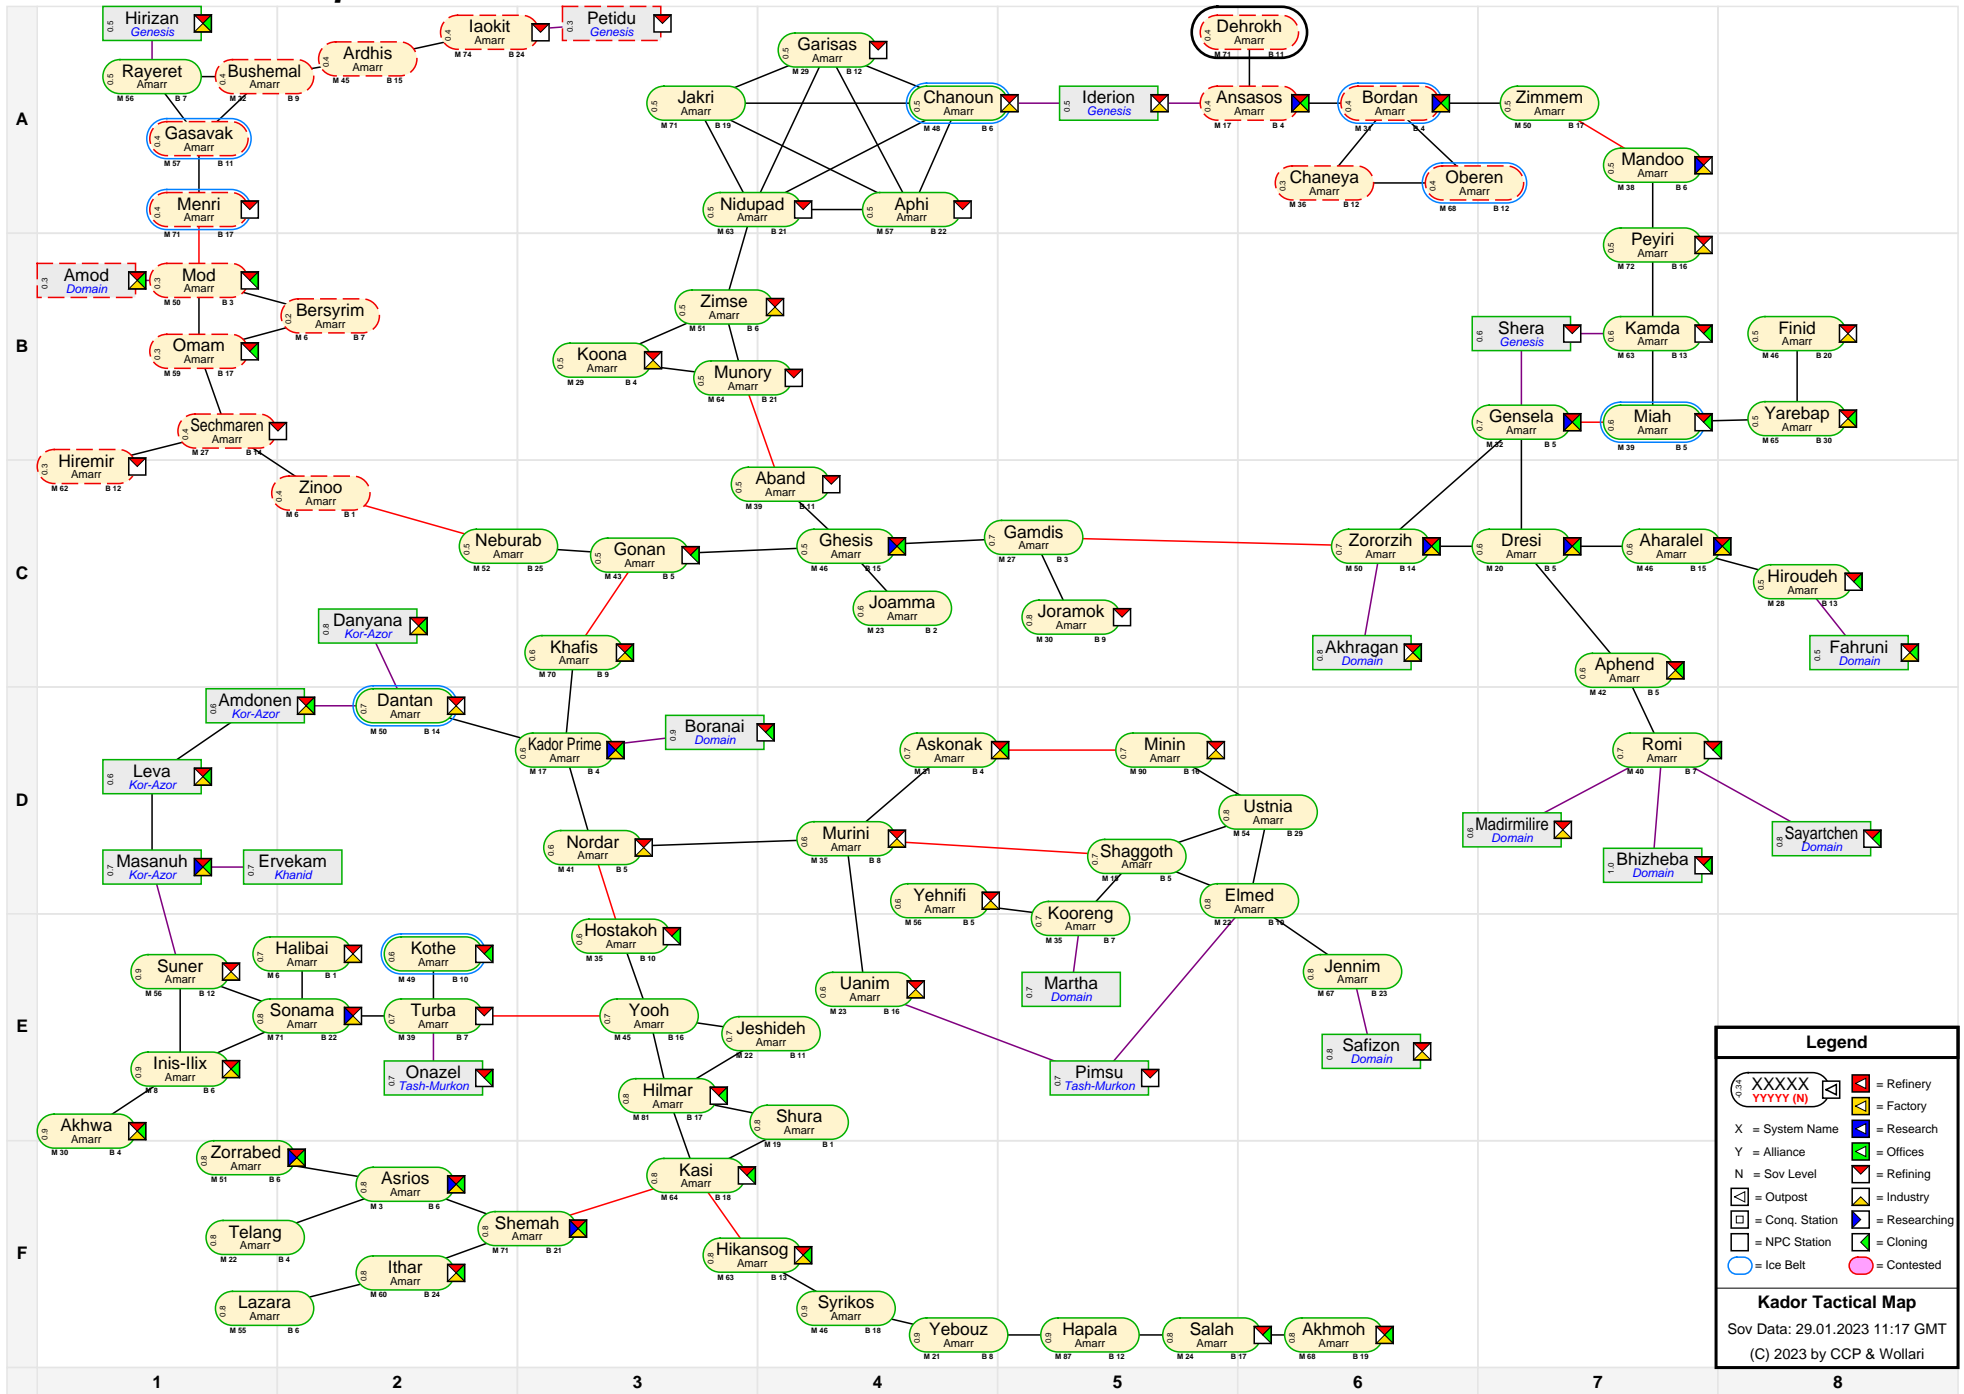

Kador Tactical Map

Legend

- XXXXX YYYYY (N) = Refinery
- X = System Name
- Y = Alliance
- N = Sov Level
- O = Outpost
- C = Conq. Station
- NP = NPC Station
- Cl = Cloning
- Ice Belt
- Contested
- Red Square = Refinery
- Blue Square = Factory
- Green Square = Research
- Blue Square with X = Offices
- Blue Square with N = Refining
- Blue Square with O = Industry
- Blue Square with C = Researching
- Blue Square with NP = Researching
- Blue Square with Cl = Cloning
- Blue Circle = Ice Belt
- Pink Circle = Contested

Kador Tactical Map
 Sov Data: 29.01.2023 11:17 GMT
 (C) 2023 by CCP & Wollari