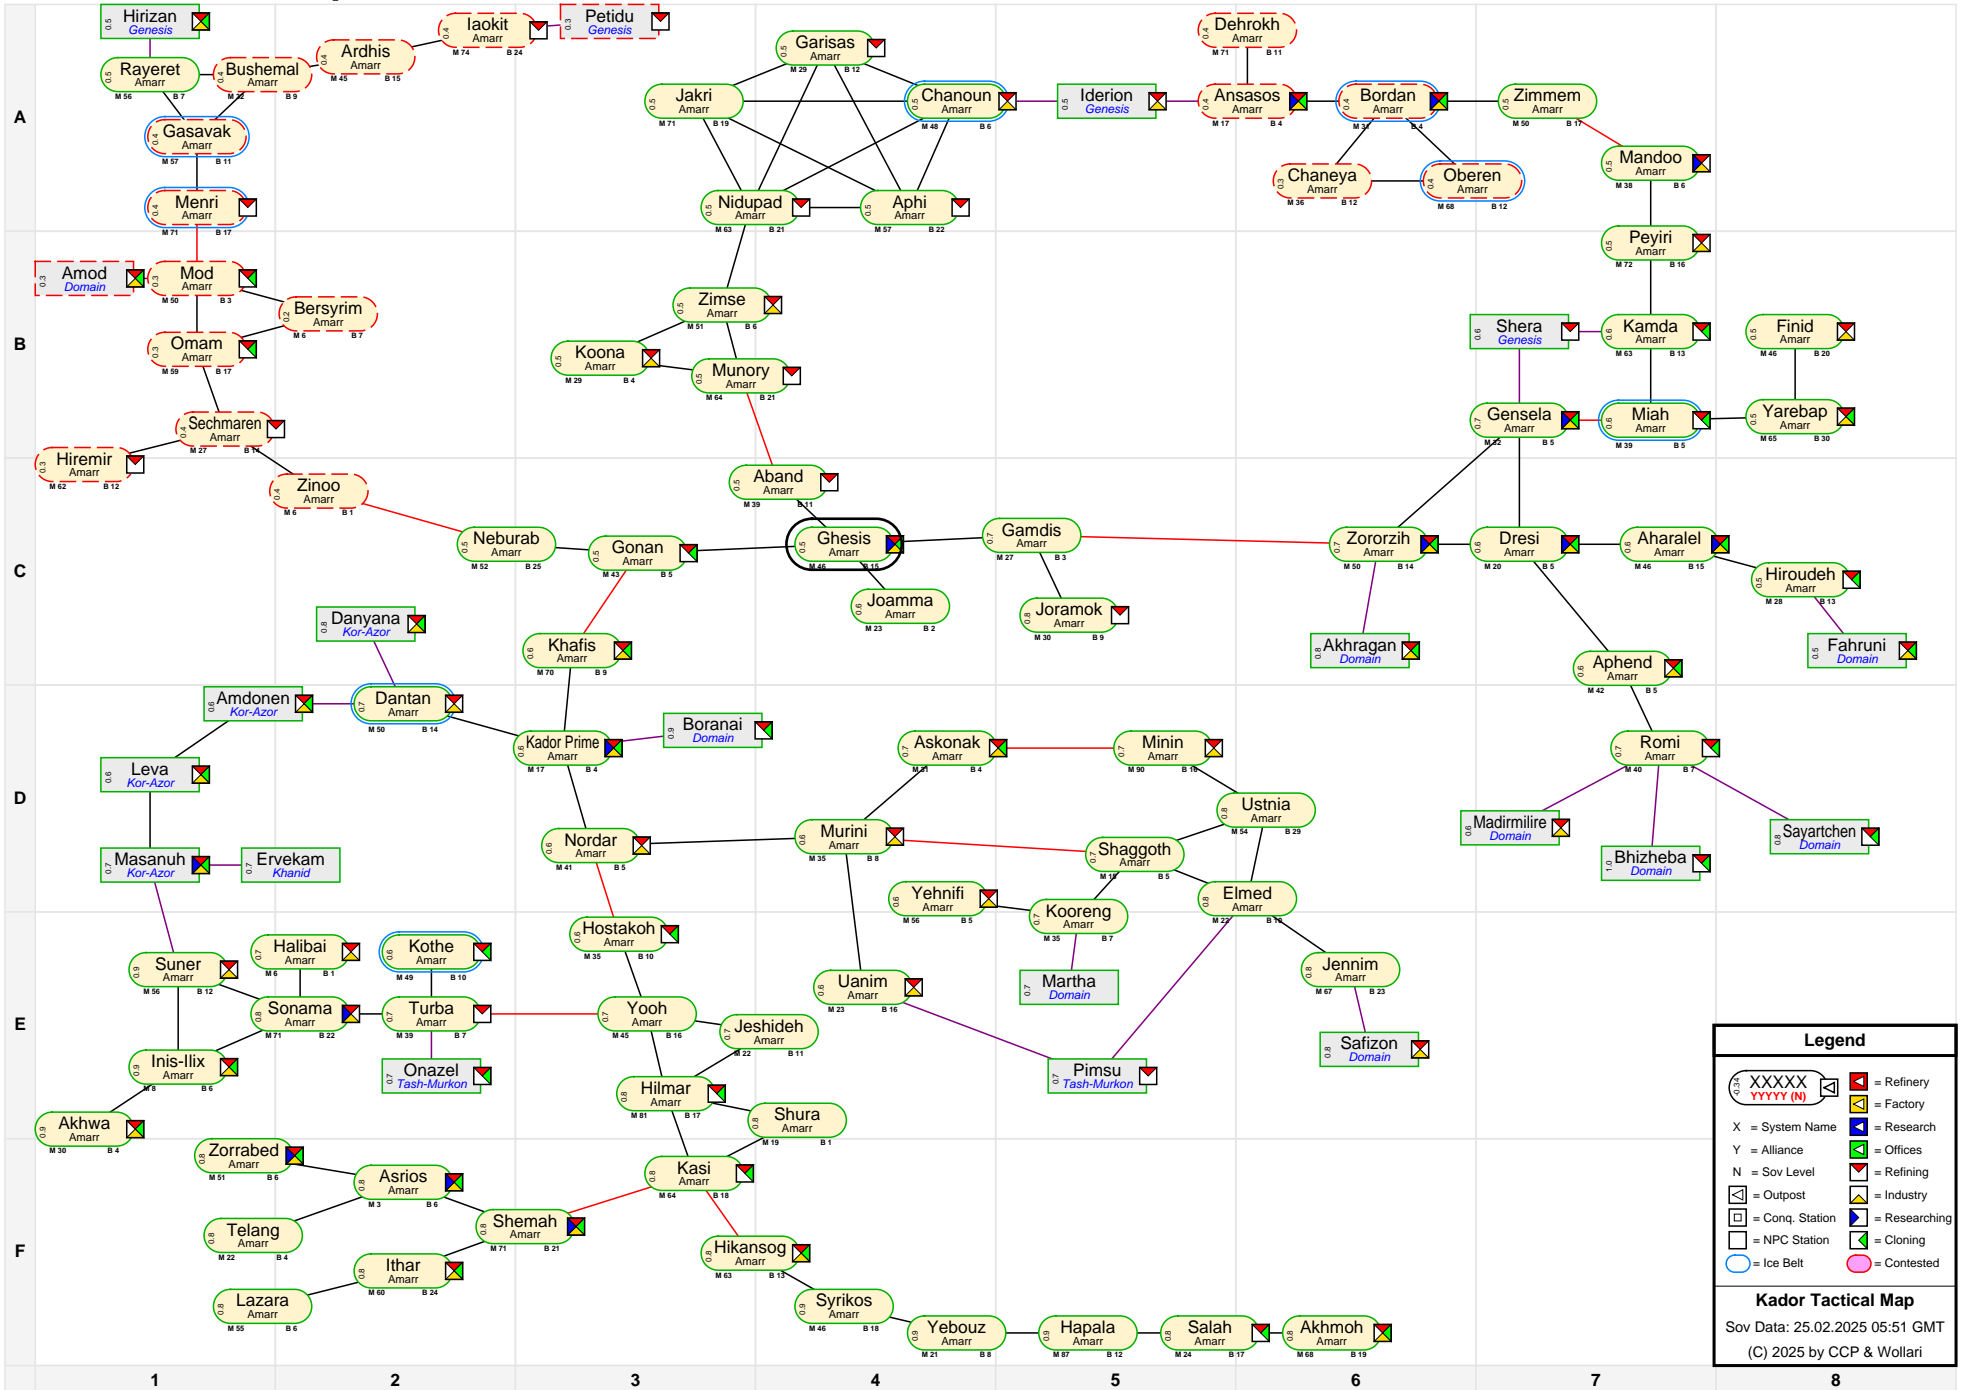

Kador Tactical Map

Legend

- XXXXX YYYYY (N) = Refinery
- X = System Name
- Y = Alliance
- N = Sov Level
- [Icon] = Outpost
- [Icon] = Conq. Station
- [Icon] = NPC Station
- [Icon] = Factory
- [Icon] = Research
- [Icon] = Offices
- [Icon] = Refining
- [Icon] = Industry
- [Icon] = Researching
- [Icon] = Cloning
- [Icon] = Ice Belt
- [Icon] = Contested

Kador Tactical Map
 Sov Data: 25.02.2025 05:51 GMT
 (C) 2025 by CCP & Wollari