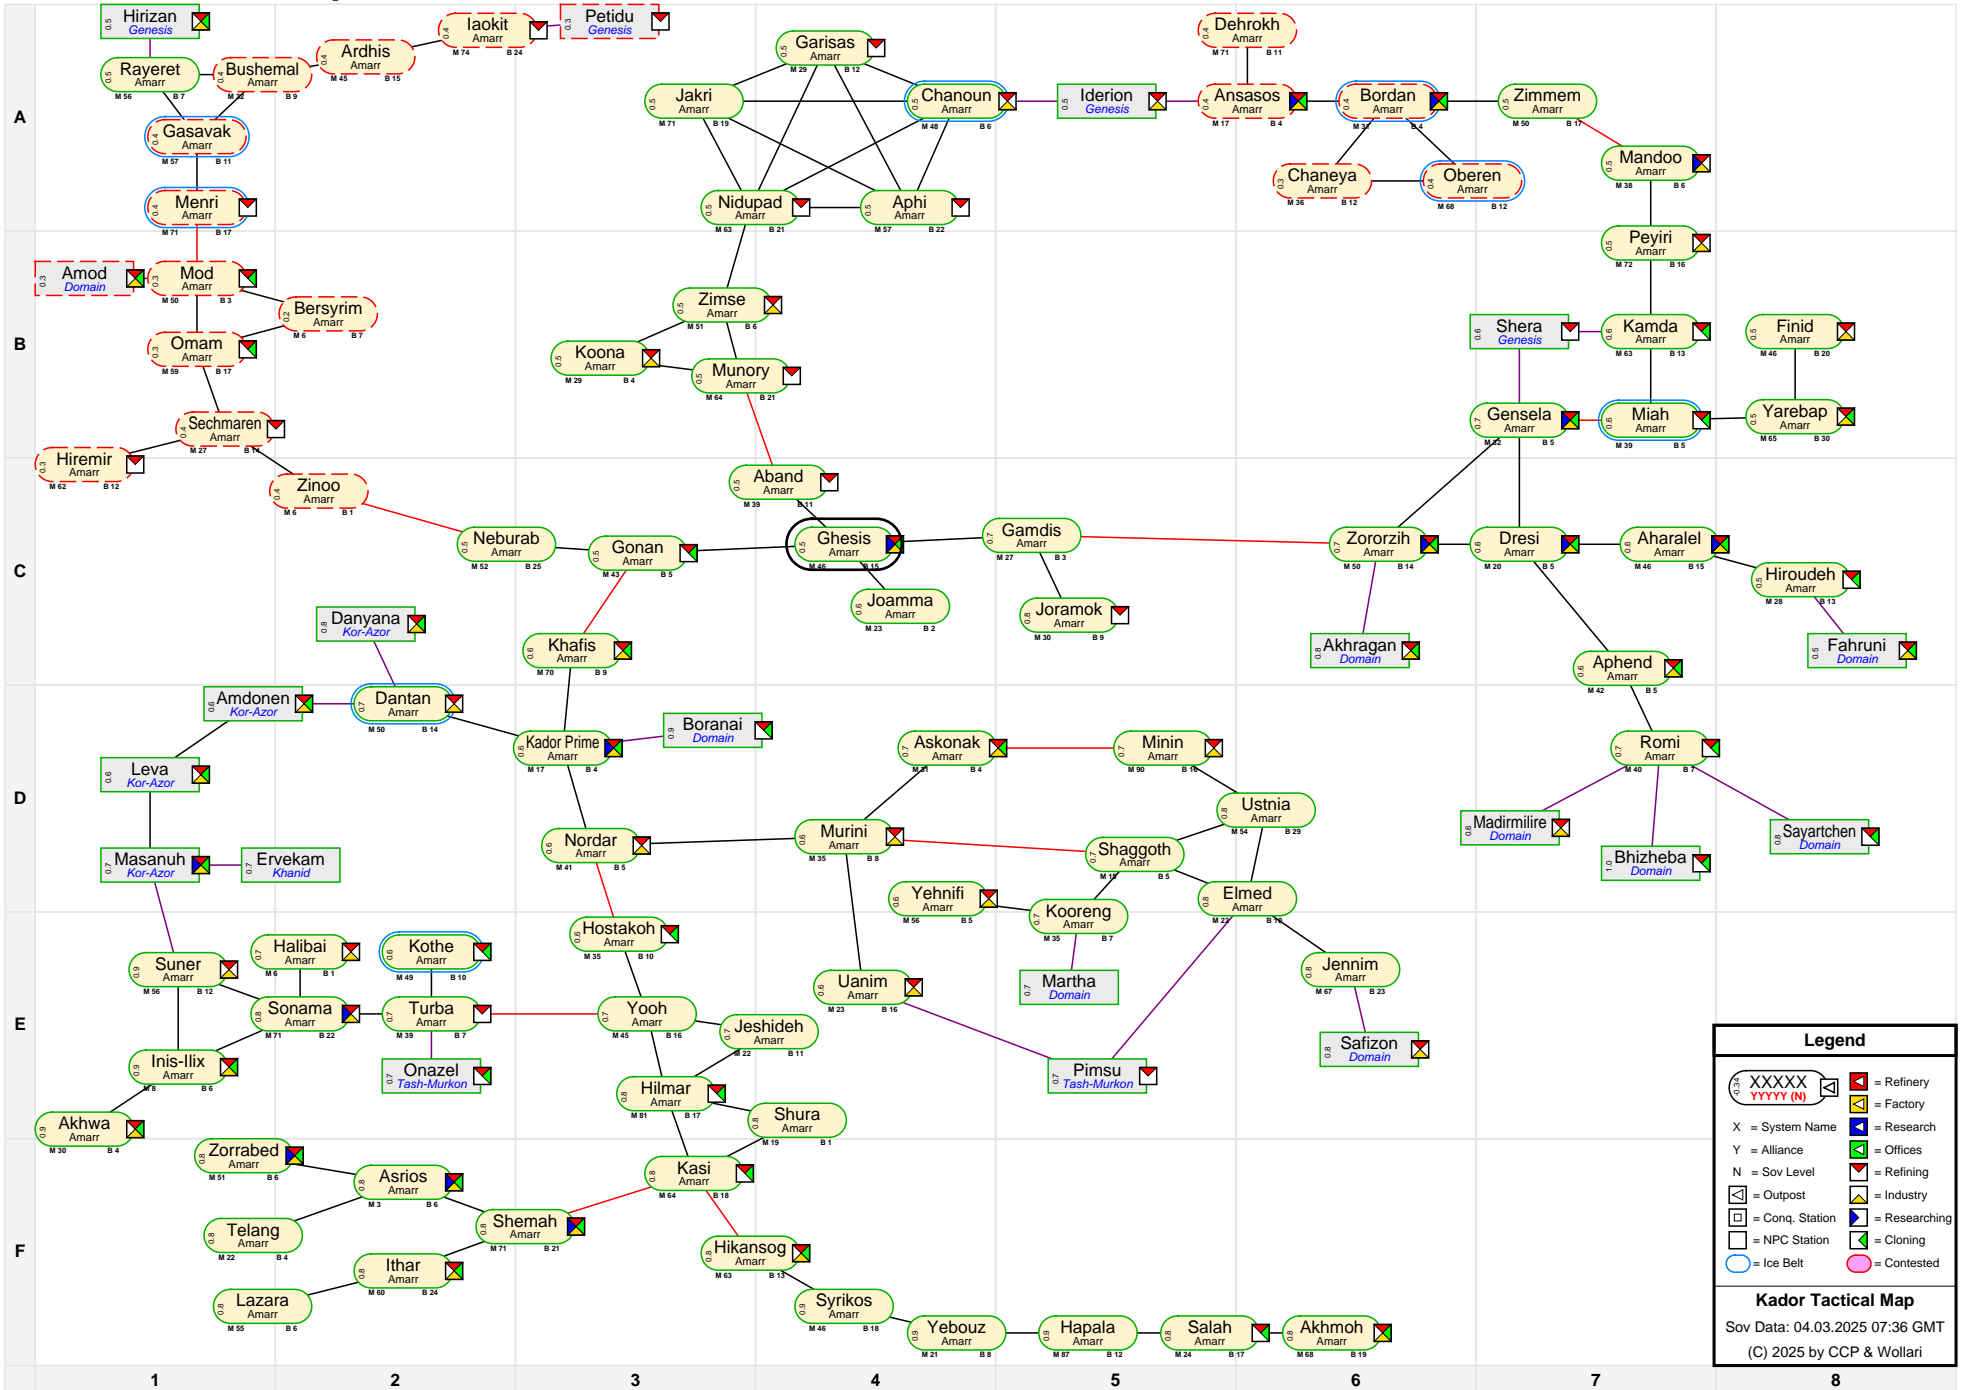

Kador Tactical Map

Legend

- XXXXX (M, B) = Refinery
- XXXXX (M, B) = Factory
- X = System Name
- Y = Alliance
- N = Sov Level
- = Outpost
- = Conq. Station
- = NPC Station
- = Ice Belt
- = Contested
- = Research
- = Offices
- = Refining
- = Industry
- = Researching
- = Cloning

Kador Tactical Map
 Sov Data: 04.03.2025 07:36 GMT
 (C) 2025 by CCP & Wollari