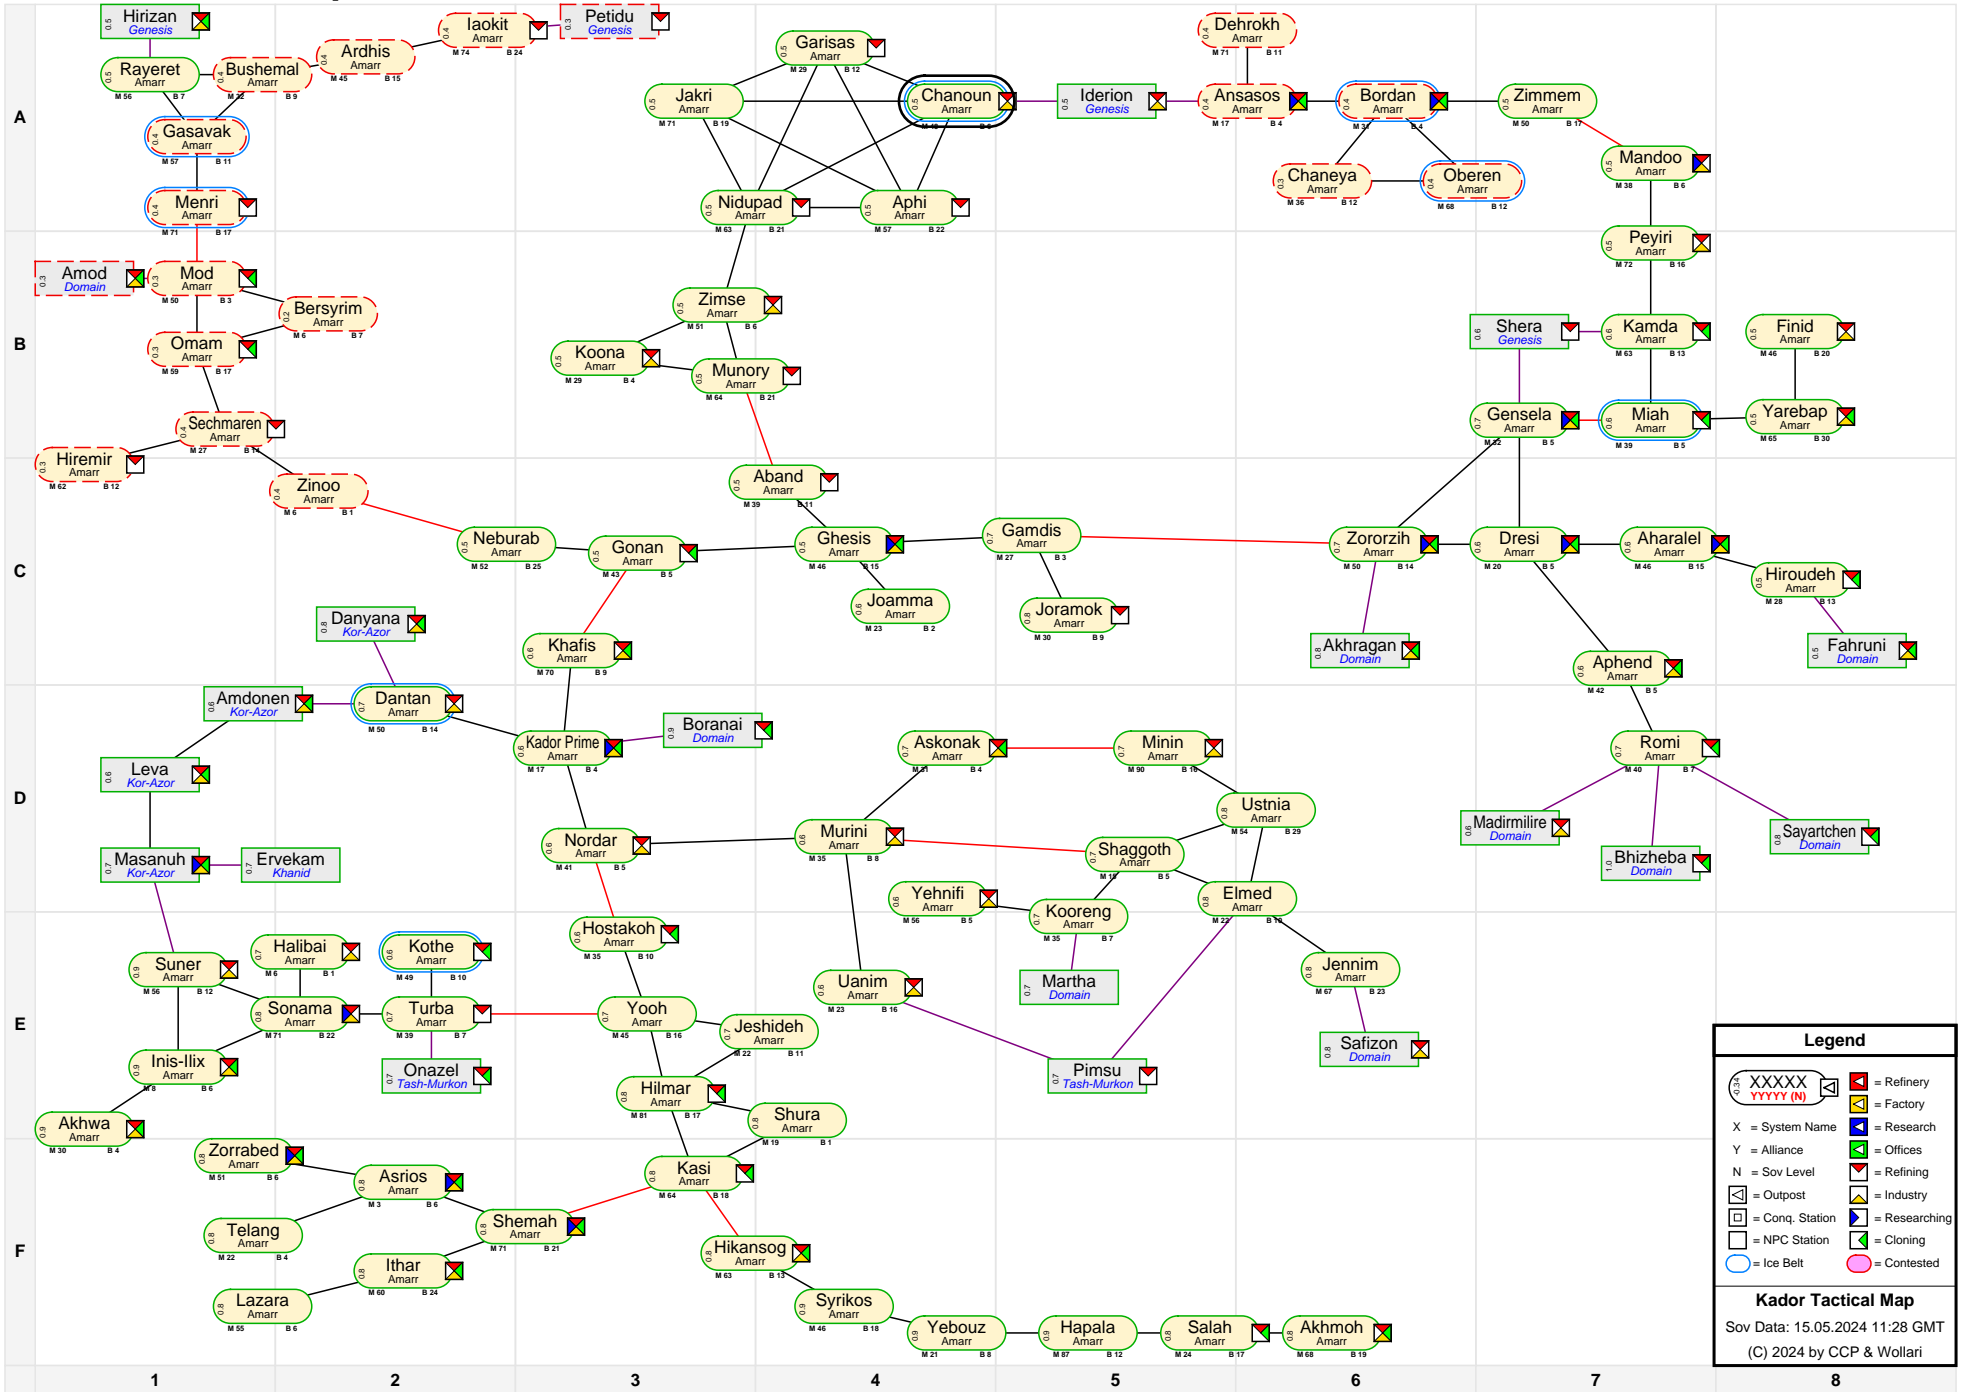

# Kador Tactical Map

**Legend**

XXXXX  
YYYY (N) ■ = Refinery  
X ■ = Factory  
Y ■ = Research  
N ■ = Offices  
N ■ = Refining  
□ ■ = Industry  
□ ■ = Conq. Station  
□ ■ = Researching  
□ ■ = NPC Station  
□ ■ = Cloning  
○ = Ice Belt  
○ = Contested

**Kador Tactical Map**  
 Sov Data: 15.05.2024 11:28 GMT  
 (C) 2024 by CCP & Wollari