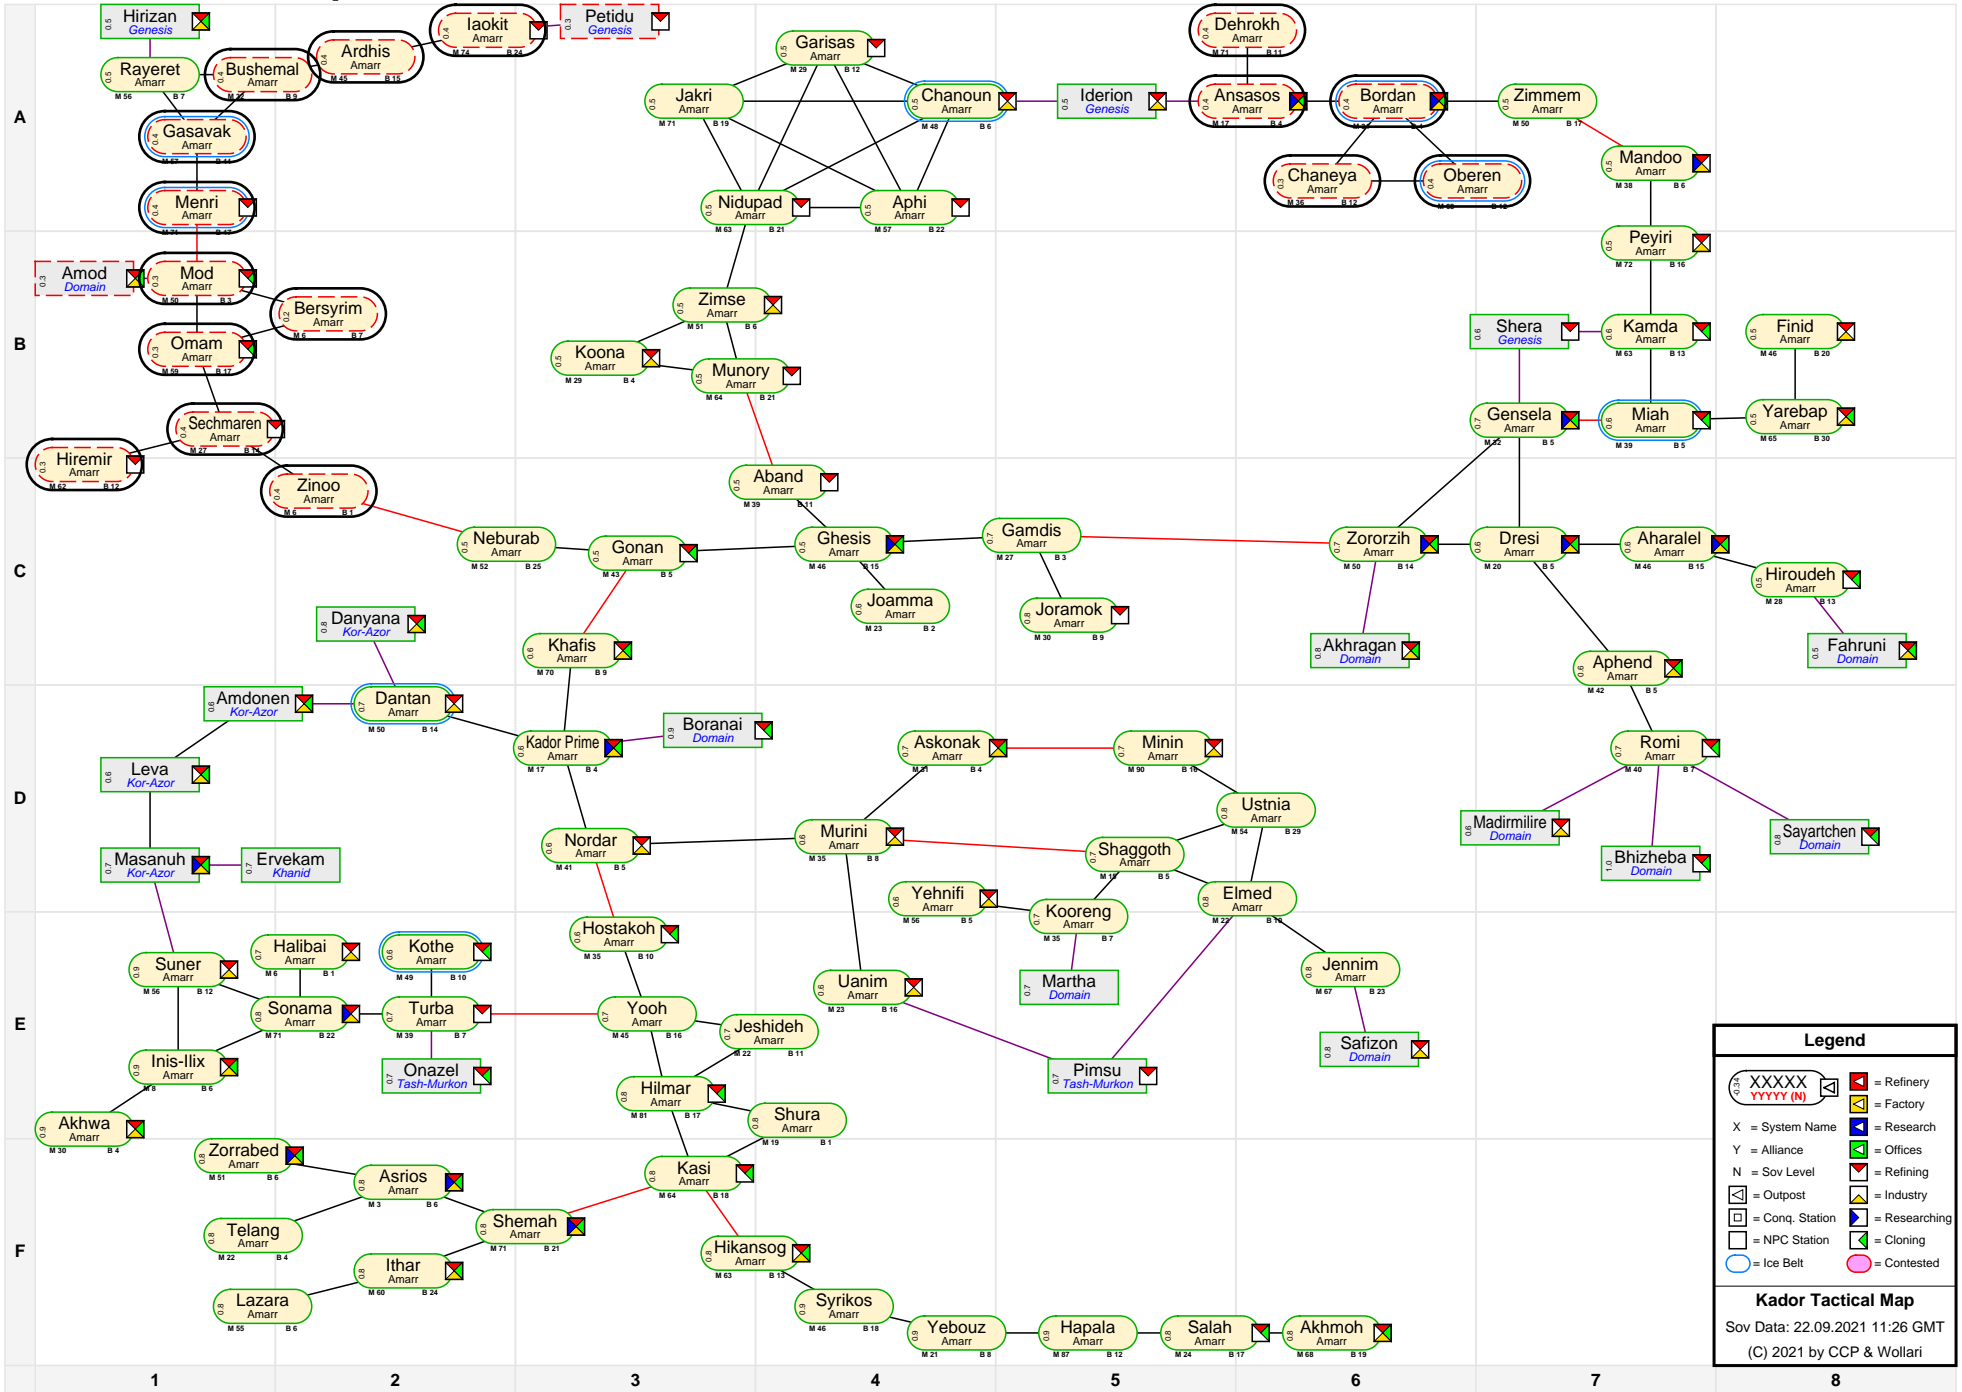

Kador Tactical Map

Legend

- XXXXX YYYYY (N) = Refinery
- X = System Name
- Y = Alliance
- N = Sov Level
- R = Research
- O = Offices
- I = Refining
- C = Industry
- S = Conq. Station
- R = Researching
- N = NPC Station
- C = Cloning
- = Ice Belt
- = Contested

Kador Tactical Map
 Sov Data: 22.09.2021 11:26 GMT
 (C) 2021 by CCP & Wollari