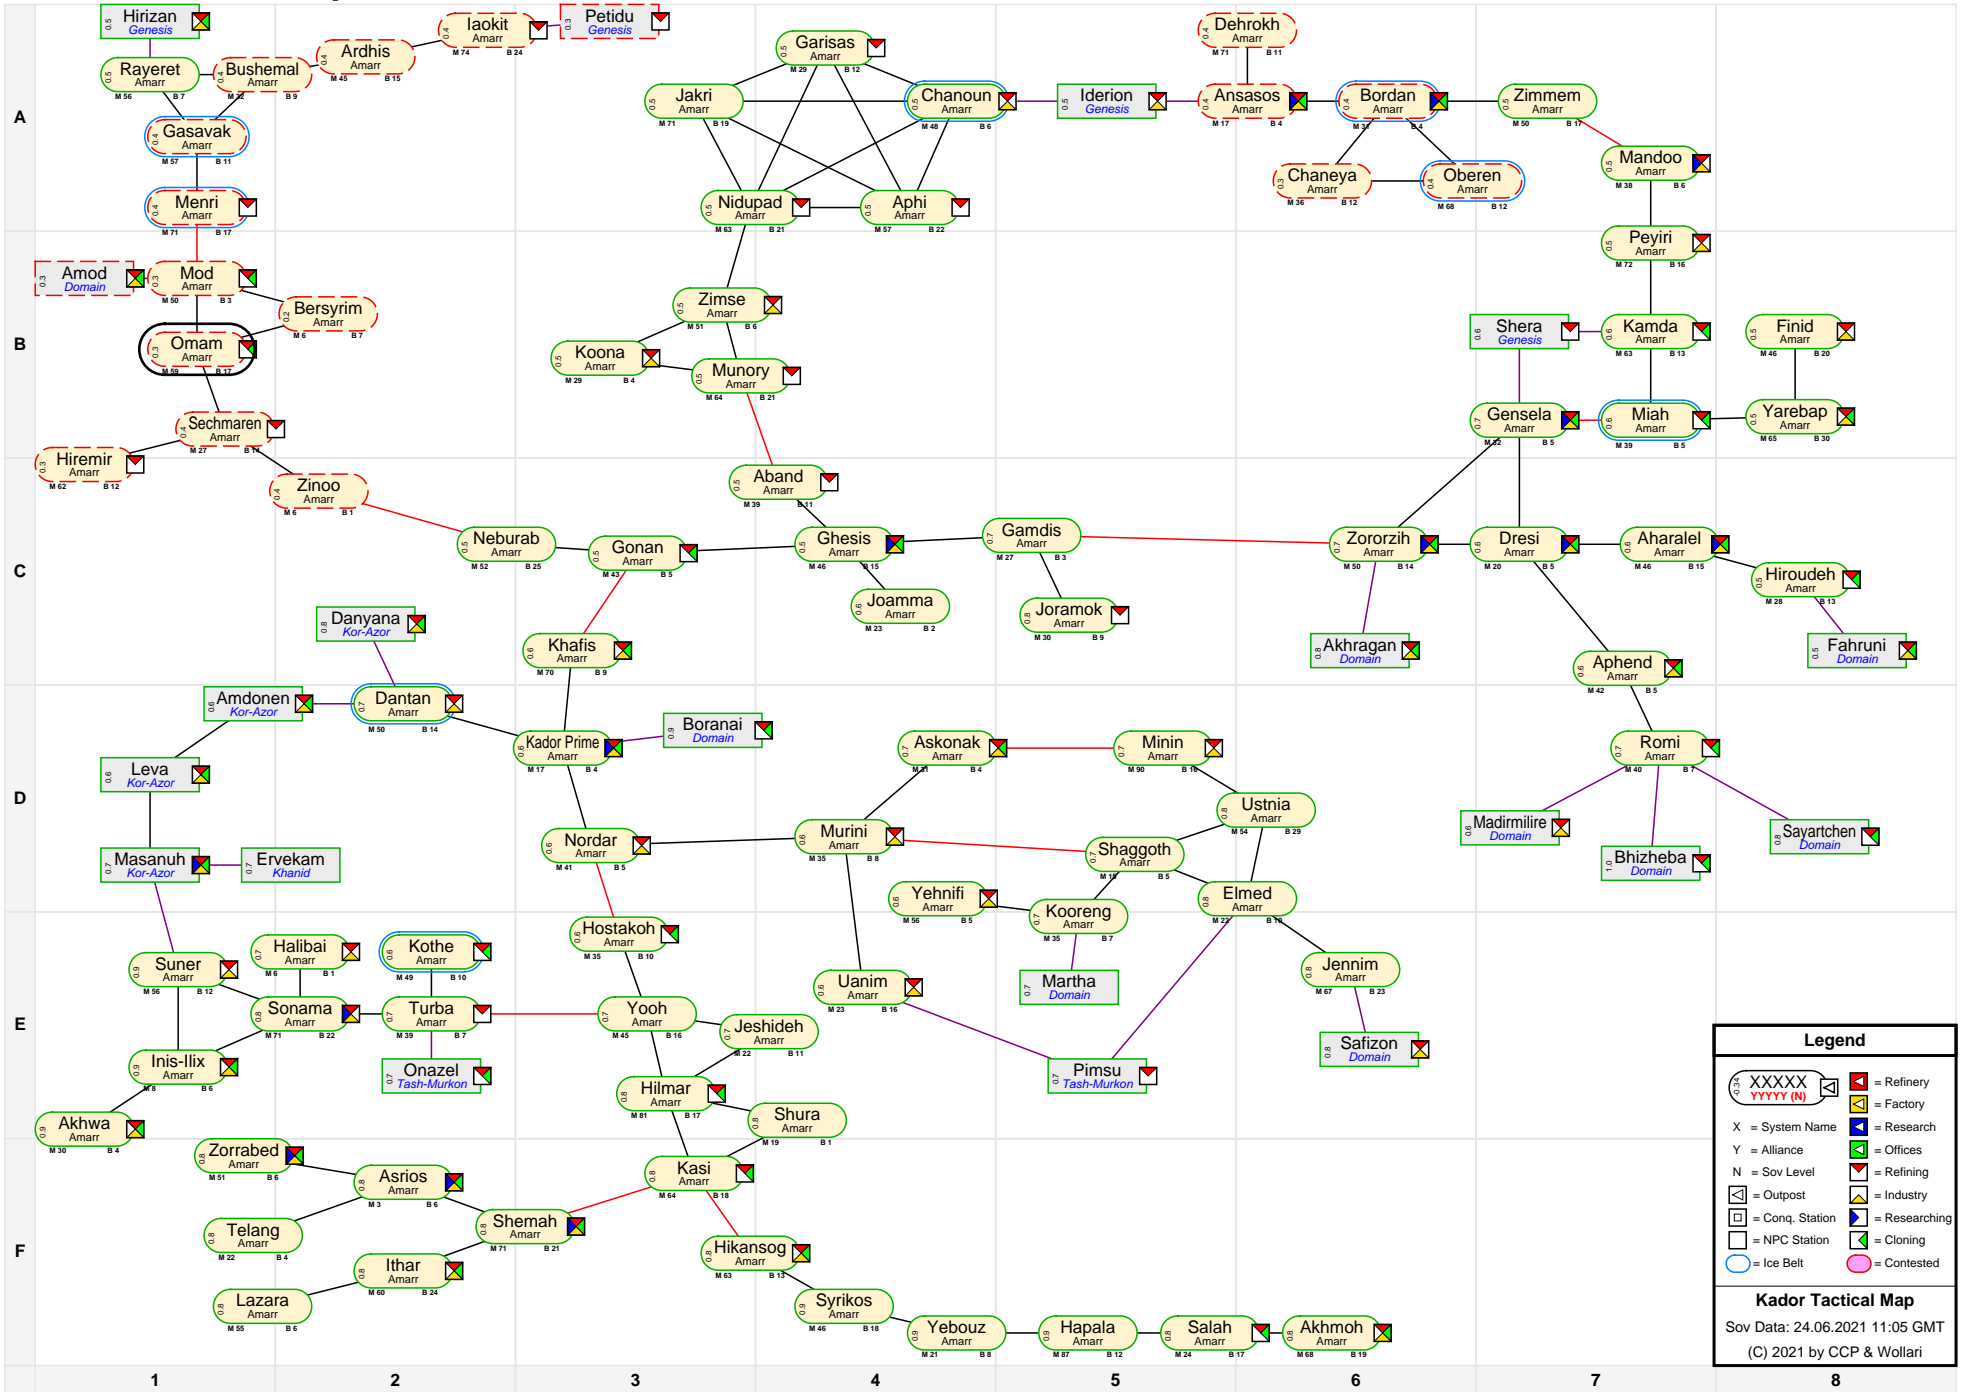

Kador Tactical Map

Legend

- XXXXX (with icons) = Refinery
- YYYY (with icon) = Factory
- X = System Name
- Y = Alliance
- N = Sov Level
- [Icon] = Research
- [Icon] = Offices
- [Icon] = Refining
- [Icon] = Industry
- [Icon] = Outpost
- [Icon] = Conq. Station
- [Icon] = Researching
- [Icon] = NPC Station
- [Icon] = Cloning
- [Icon] = Contested

Kador Tactical Map
 Sov Data: 24.06.2021 11:05 GMT
 (C) 2021 by CCP & Wollari