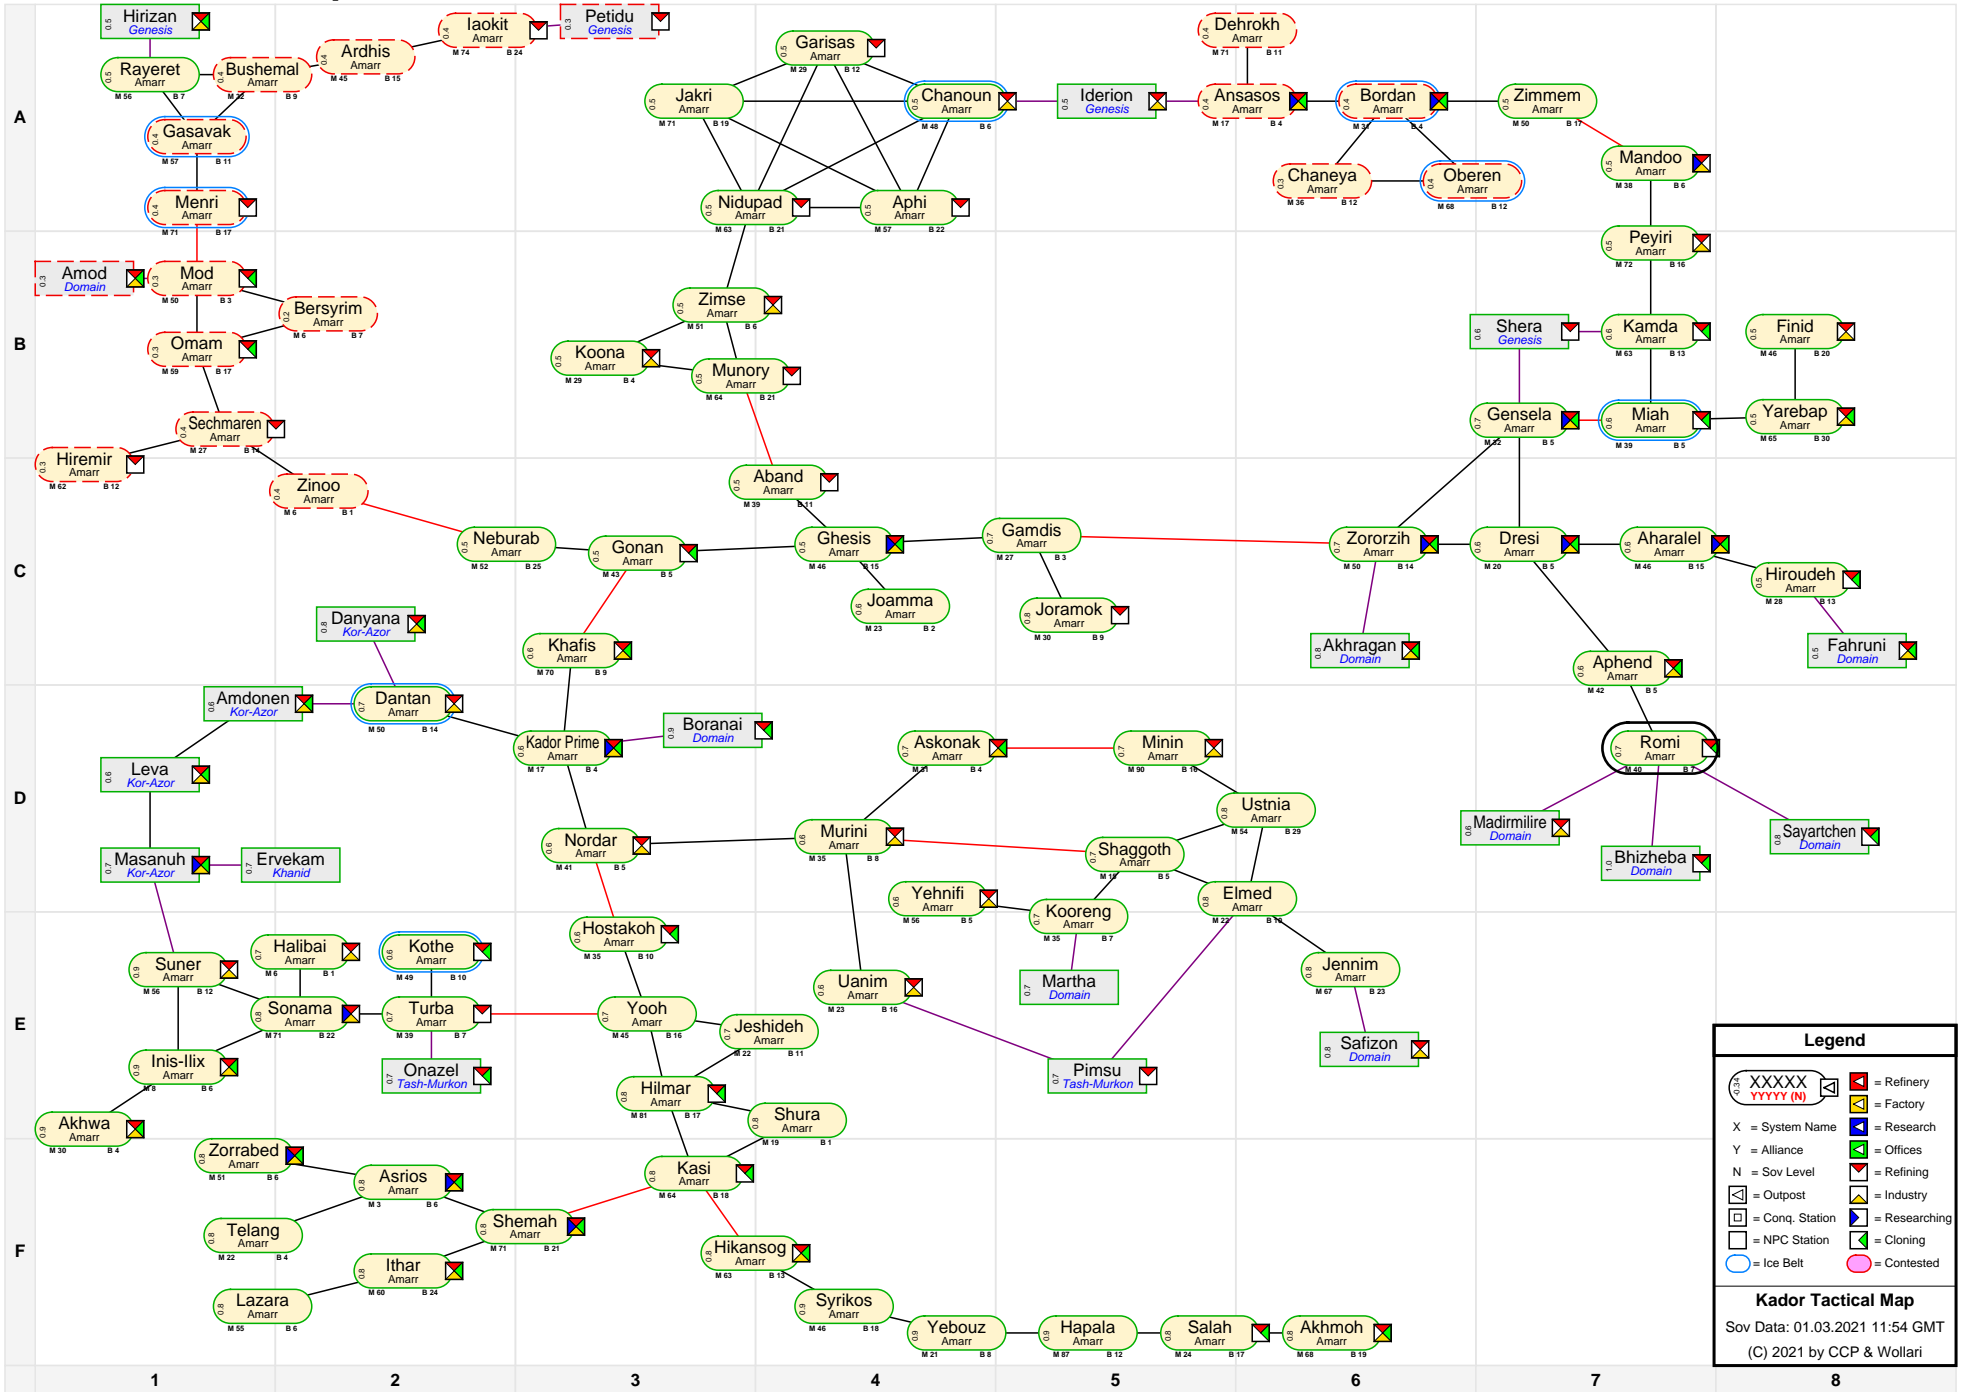

Kador Tactical Map

Legend

- XXXXX (with icons) = Refinery
- YYYY (with icon) = Factory
- X = System Name
- Y = Alliance
- N = Sov Level
- [Icon] = Research
- [Icon] = Offices
- [Icon] = Refining
- [Icon] = Outpost
- [Icon] = Industry
- [Icon] = Conq. Station
- [Icon] = Researching
- [Icon] = NPC Station
- [Icon] = Cloning
- [Icon] = Ice Belt
- [Icon] = Contested

Kador Tactical Map
 Sov Data: 01.03.2021 11:54 GMT
 (C) 2021 by CCP & Wollari