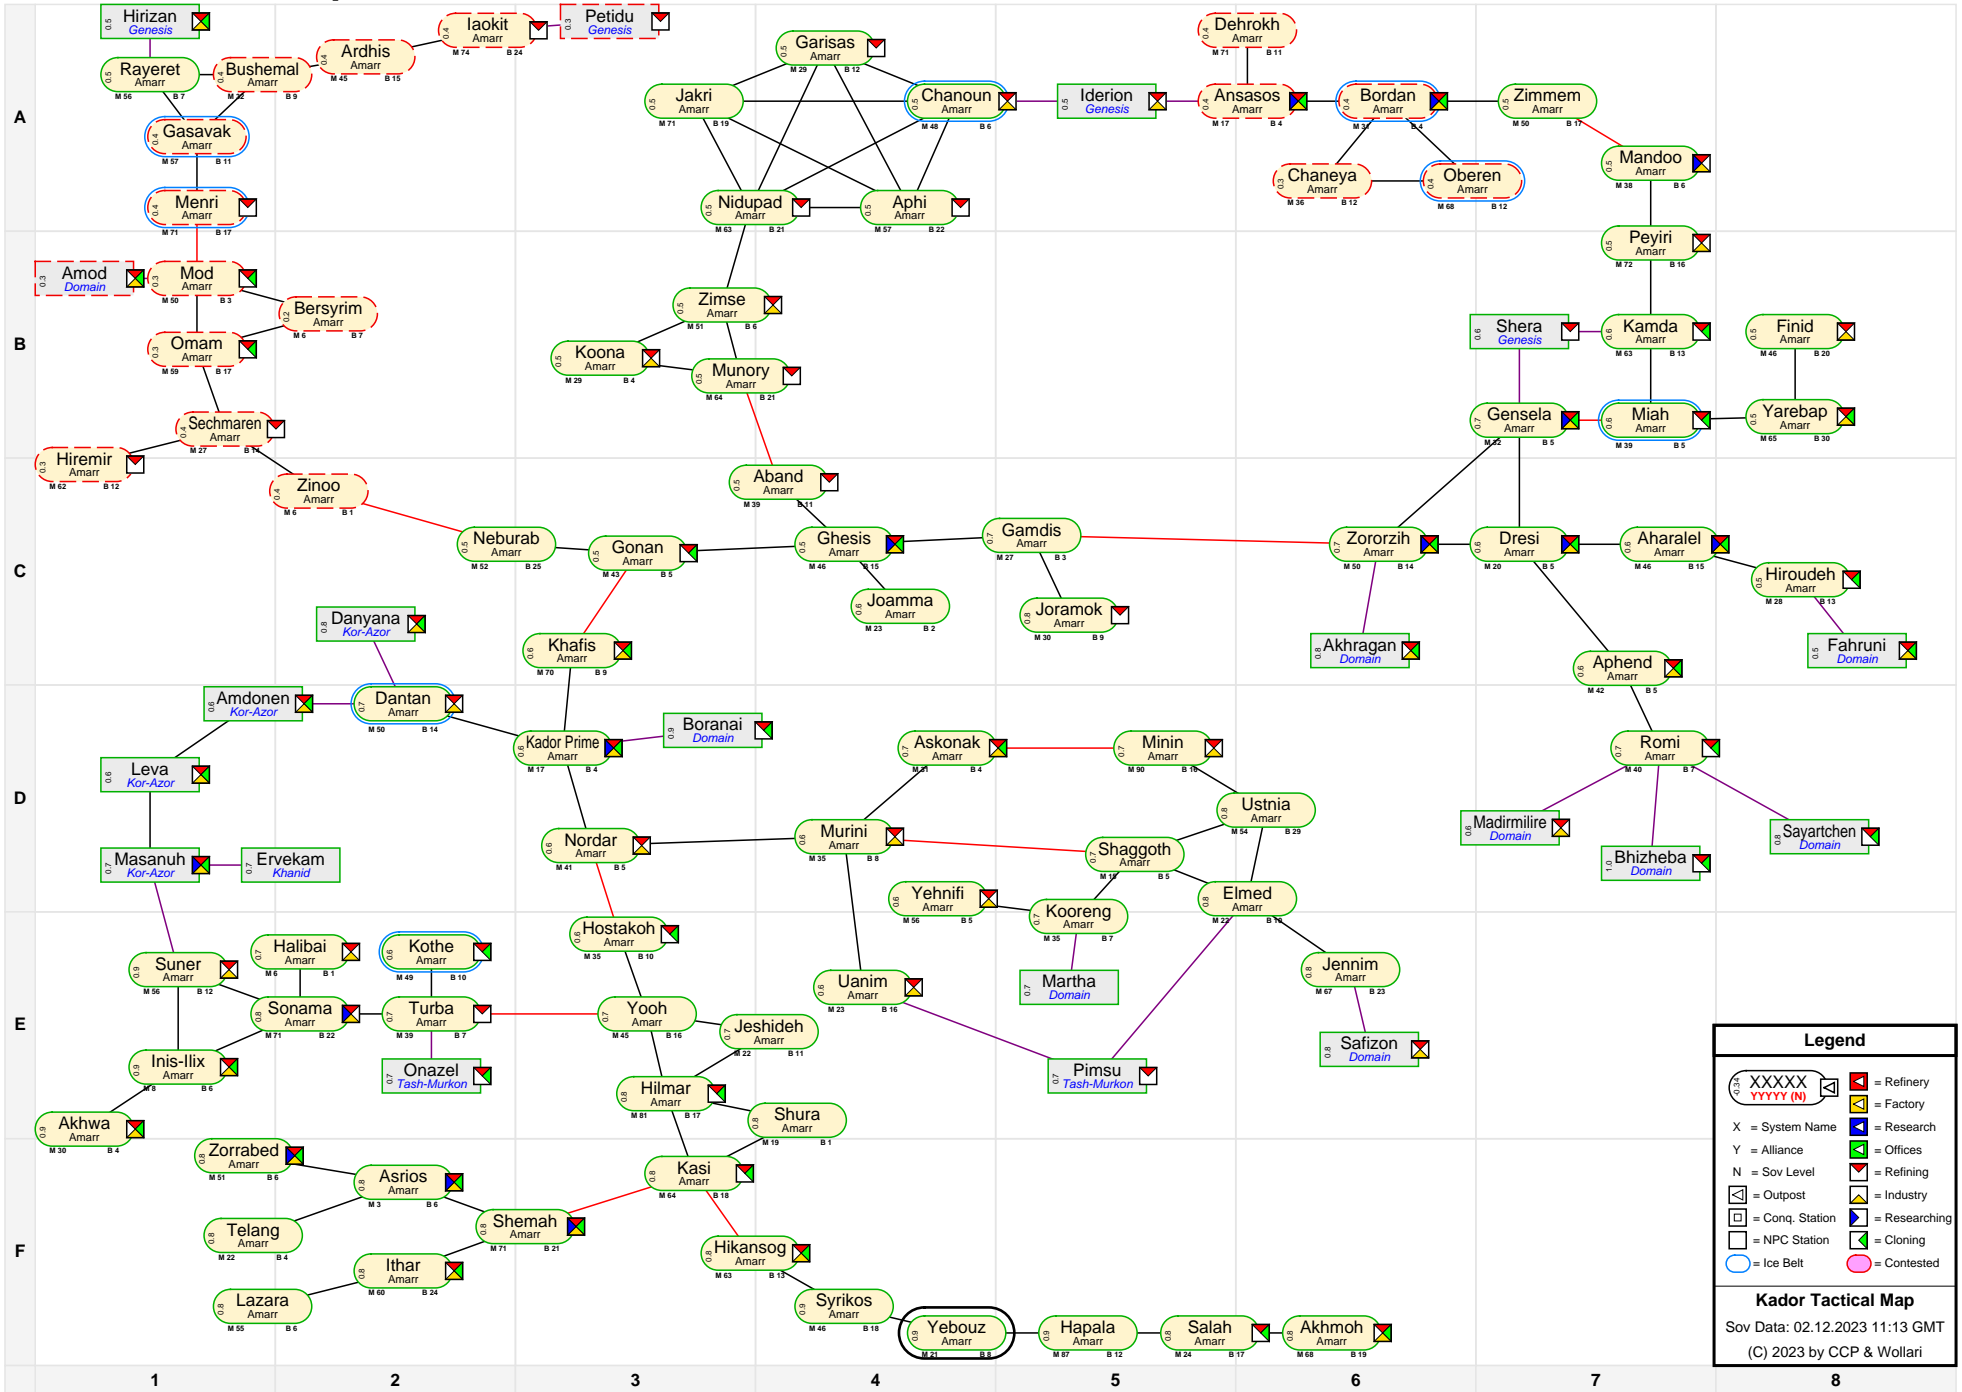

# Kador Tactical Map

Legend	
	= Refinery
	= Factory
	= Research
	= Offices
	= Refining
	= Industry
	= Conq. Station
	= Researching
	= NPC Station
	= Cloning
	= Ice Belt
	= Contested

**Kador Tactical Map**  
 Sov Data: 02.12.2023 11:13 GMT  
 (C) 2023 by CCP & Wollari