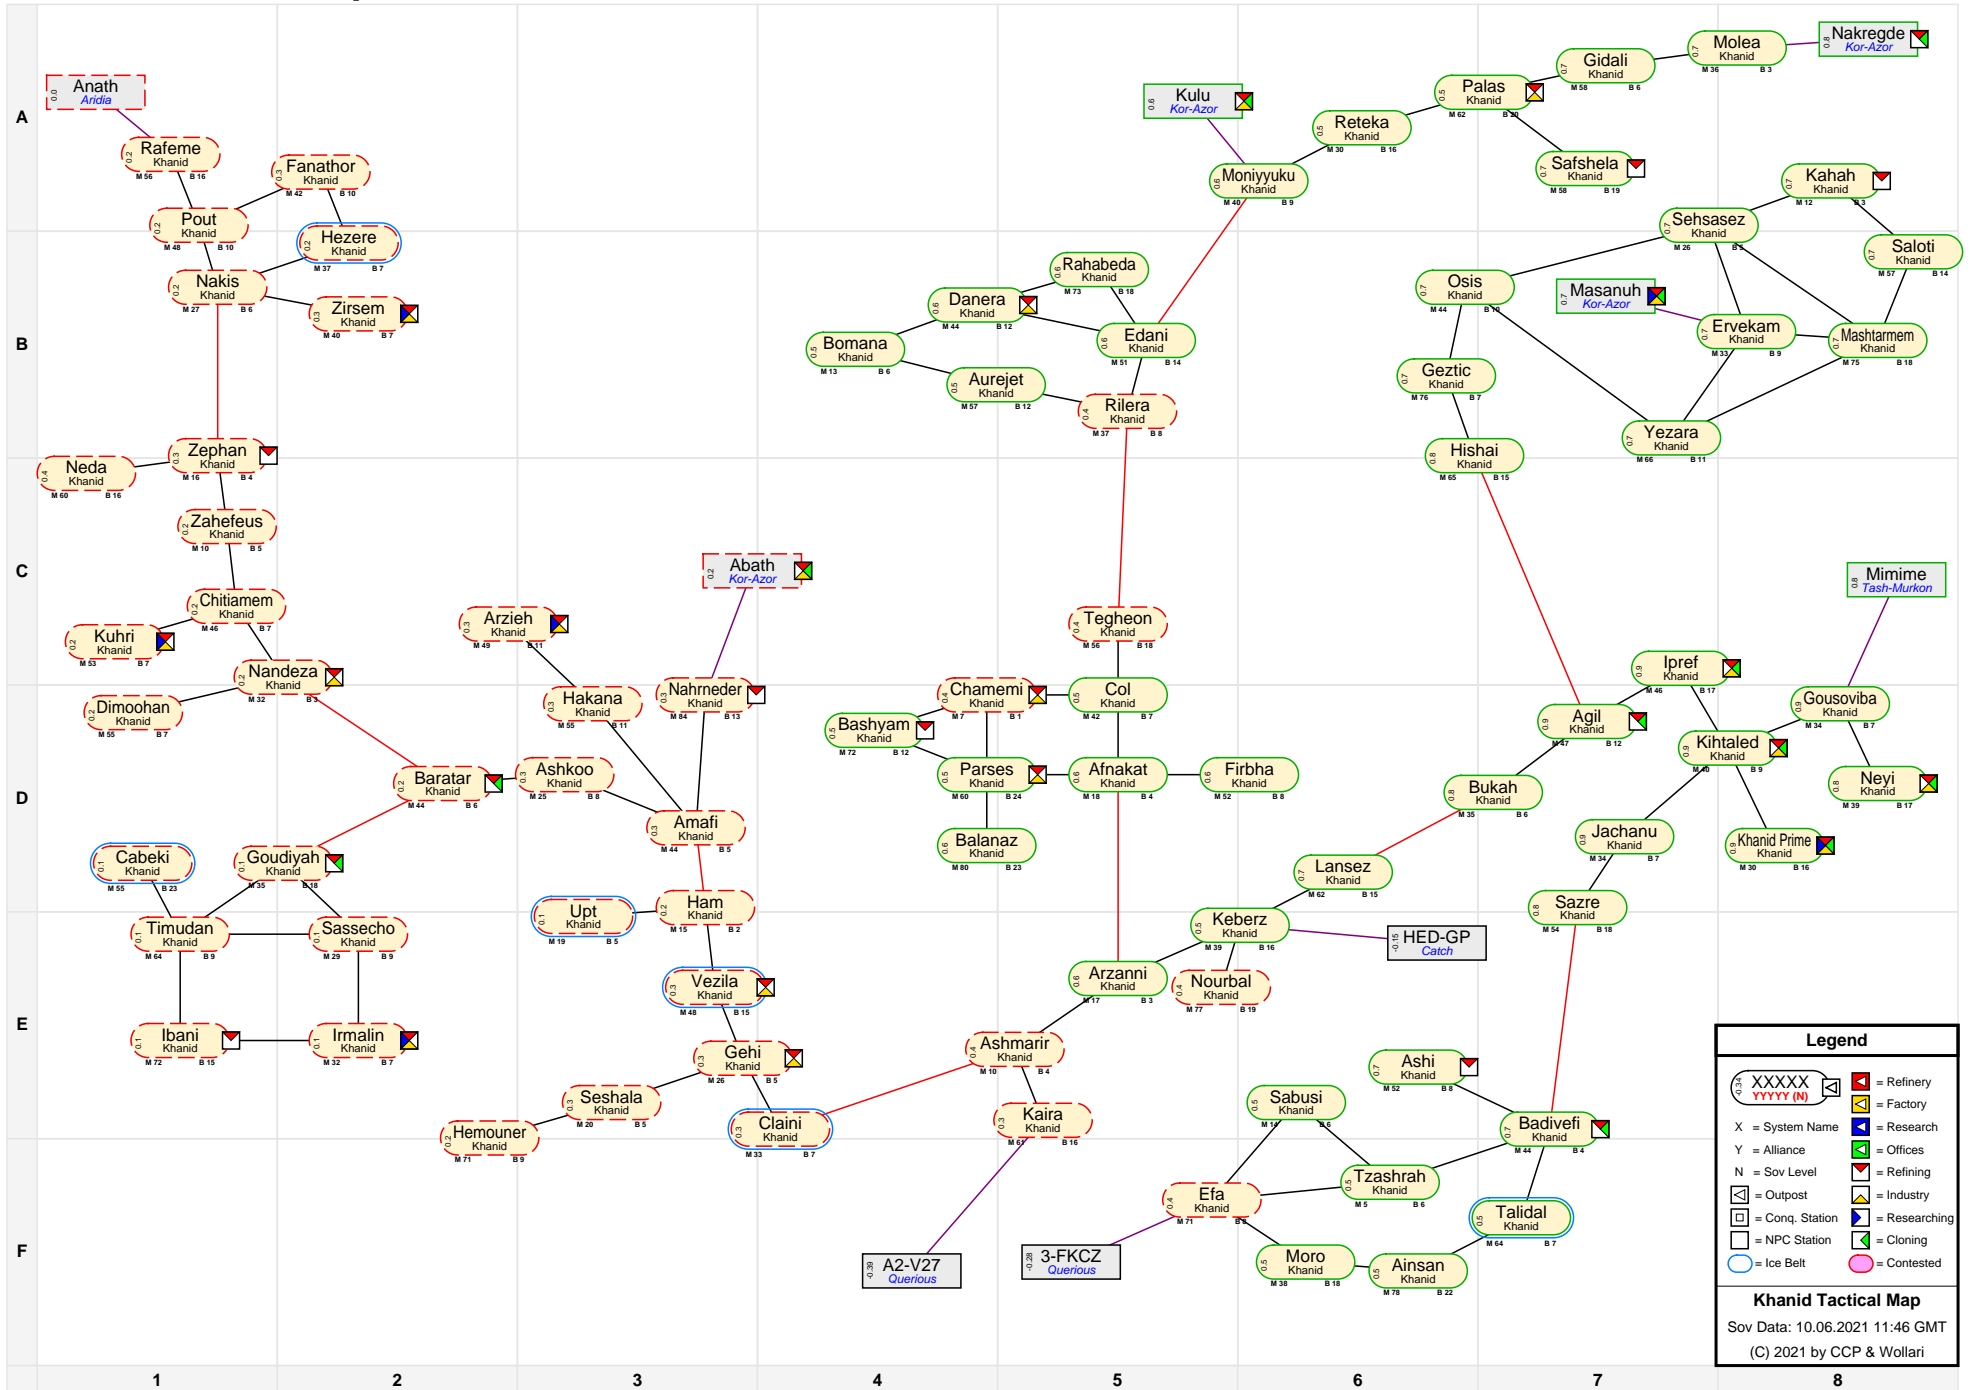

# Khanid Tactical Map

Legend	
XXXXX YYYY (N)	Refinery
X	Factory
Y	Research
N	Offices
□	Refining
□	Industry
□	Conq. Station
□	NPC Station
○	Cloning
○	Contested
○	Ice Belt

**Khanid Tactical Map**  
 Sov Data: 10.06.2021 11:46 GMT  
 (C) 2021 by CCP & Wollari