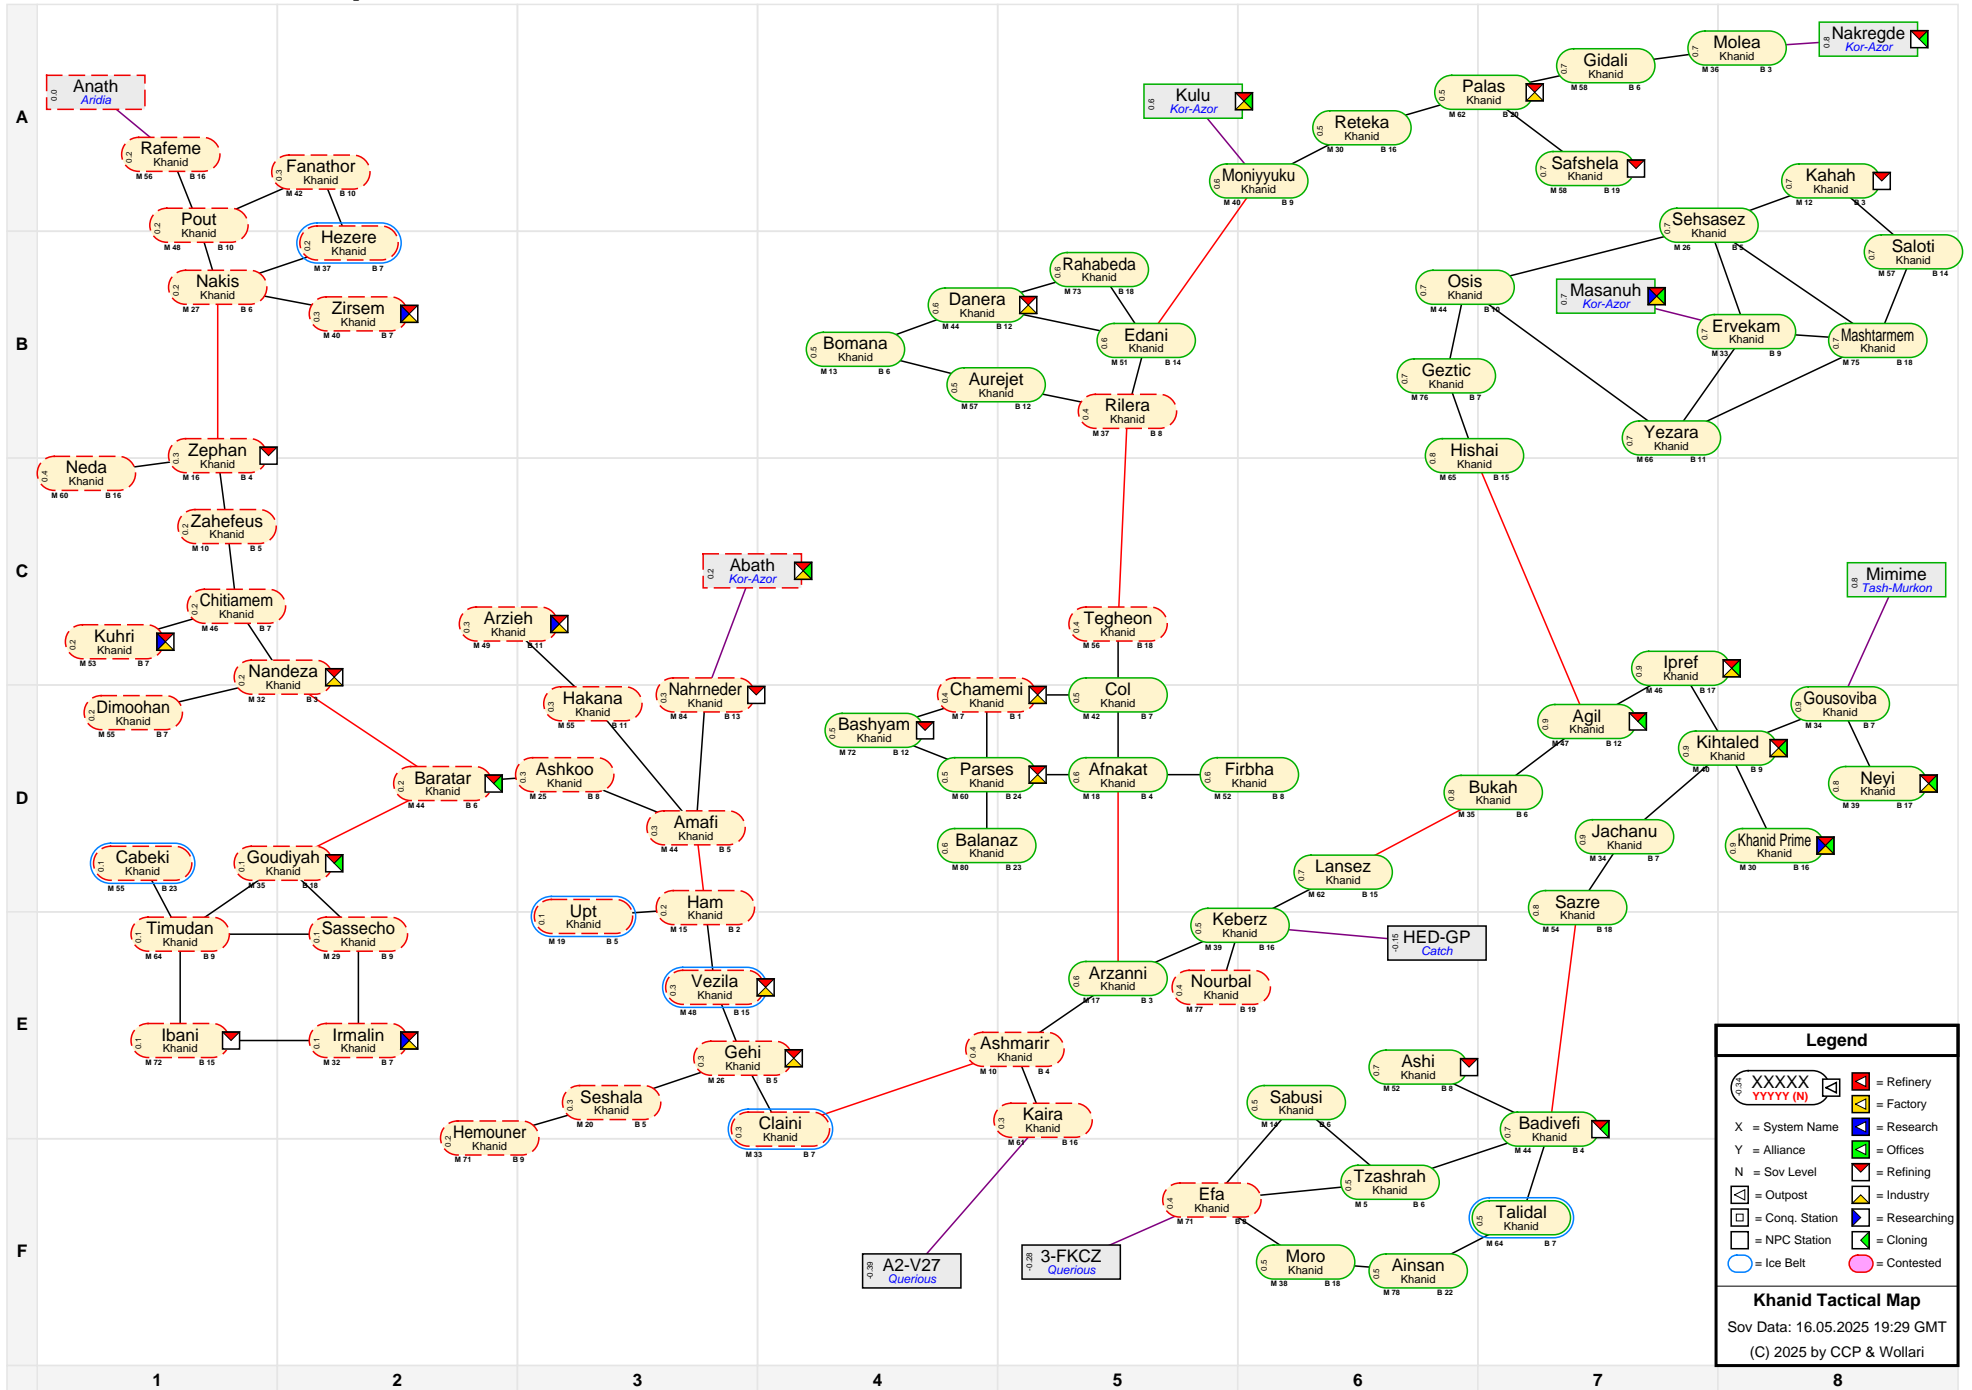

# Khanid Tactical Map

Legend	
	= Refinery
	= Factory
X	= System Name
Y	= Alliance
N	= Sov Level
	= Outpost
	= Conq. Station
	= NPC Station
	= Ice Belt
	= Contested

**Khanid Tactical Map**  
 Sov Data: 16.05.2025 19:29 GMT  
 (C) 2025 by CCP & Wollari