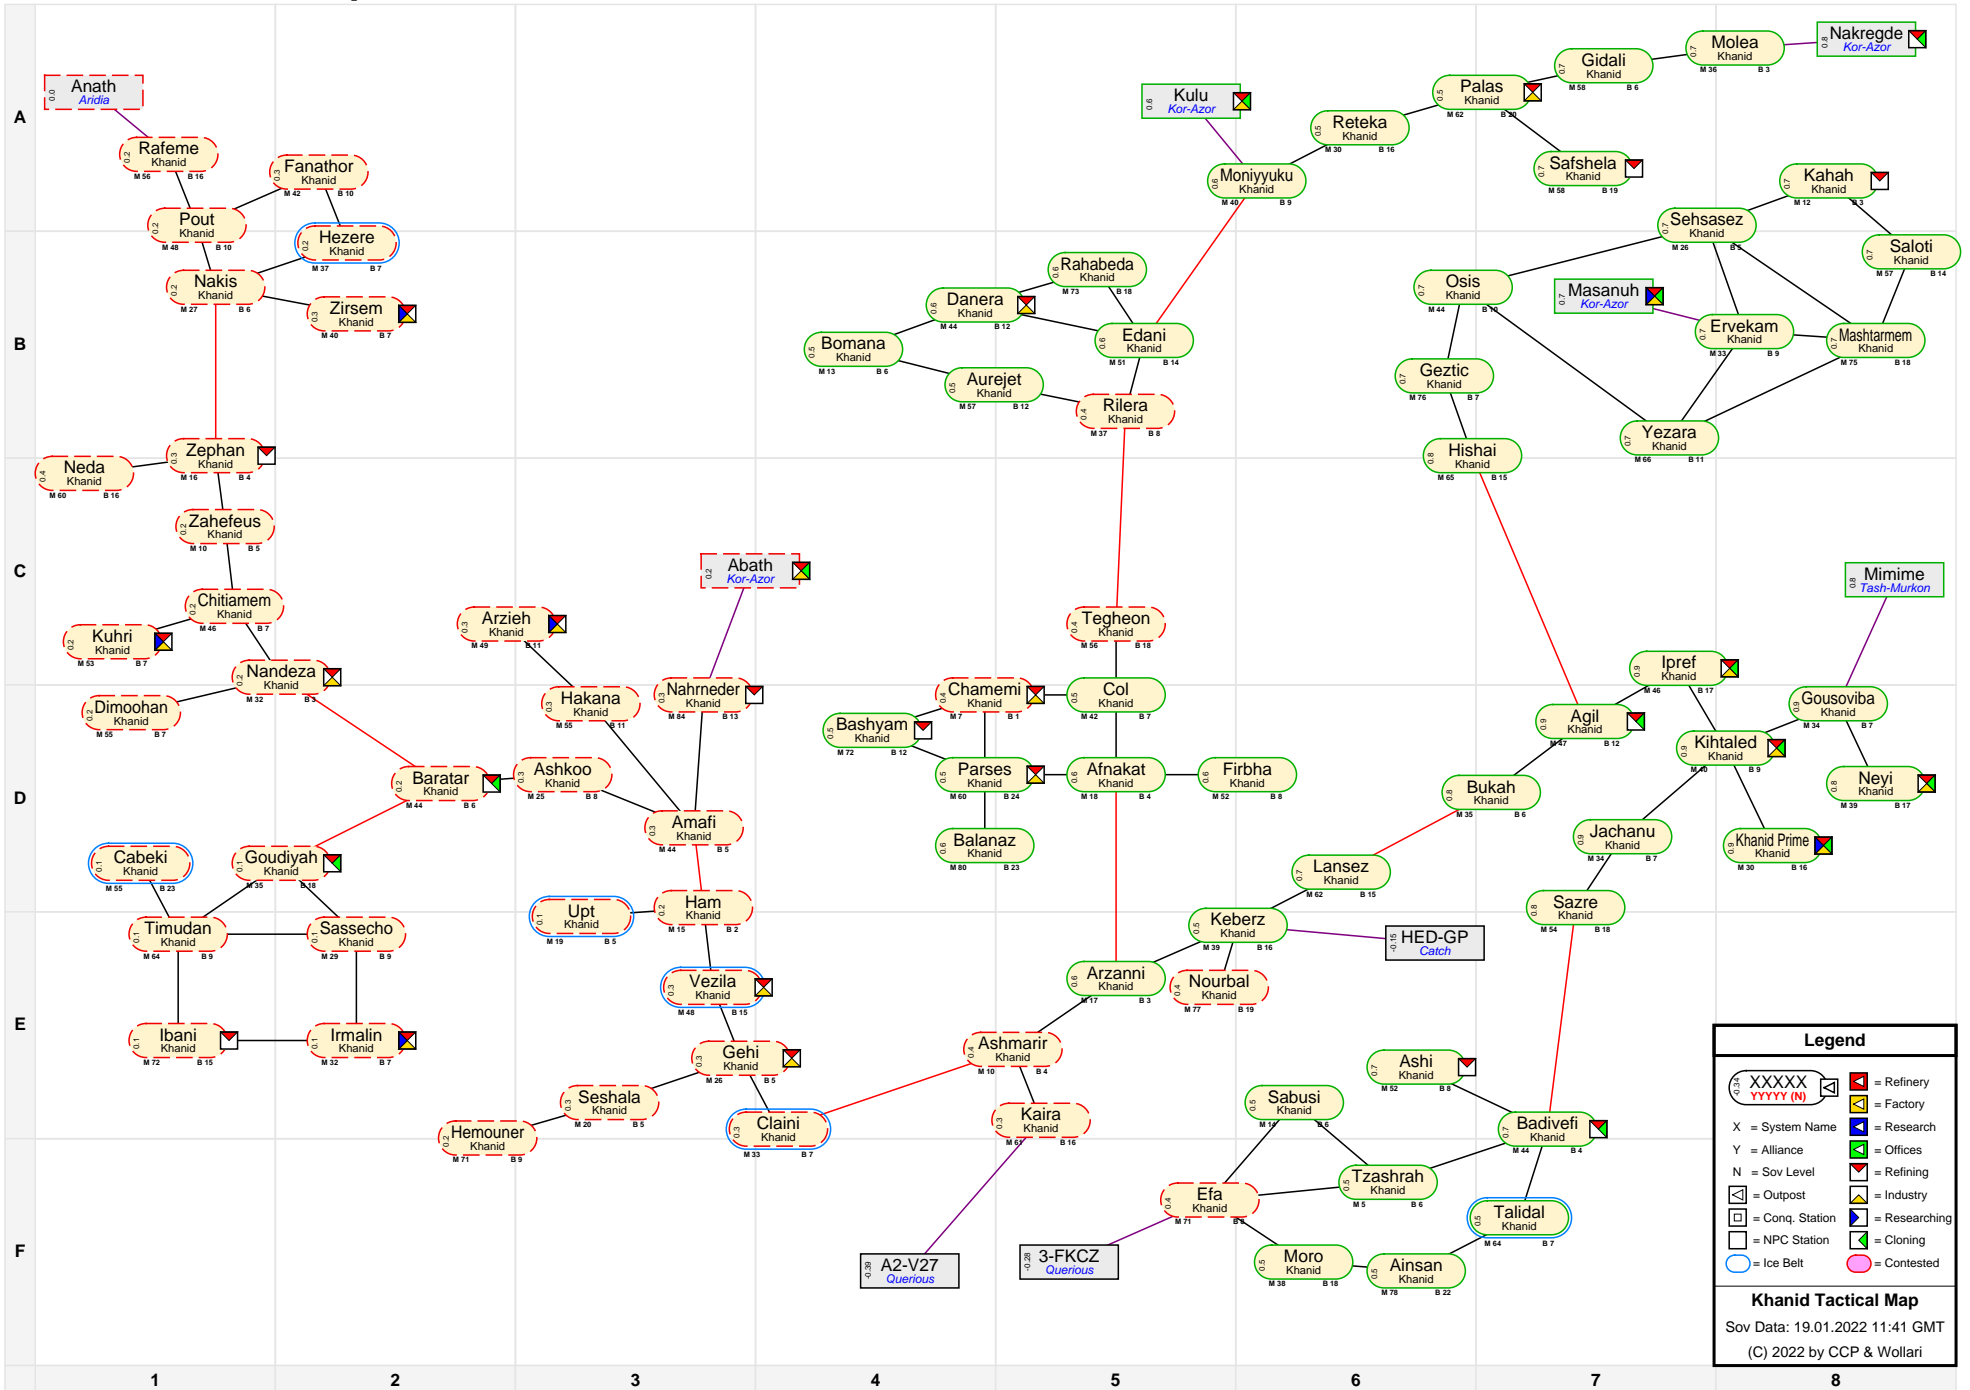

Khanid Tactical Map

Legend	
XXXXX YYYY (N)	Refinery
X	Factory
Y	Research
N	Offices
□	Refining
□	Industry
□	Conq. Station
□	NPC Station
○	Cloning
○	Contested
○	Ice Belt

Khanid Tactical Map
 Sov Data: 19.01.2022 11:41 GMT
 (C) 2022 by CCP & Wollari