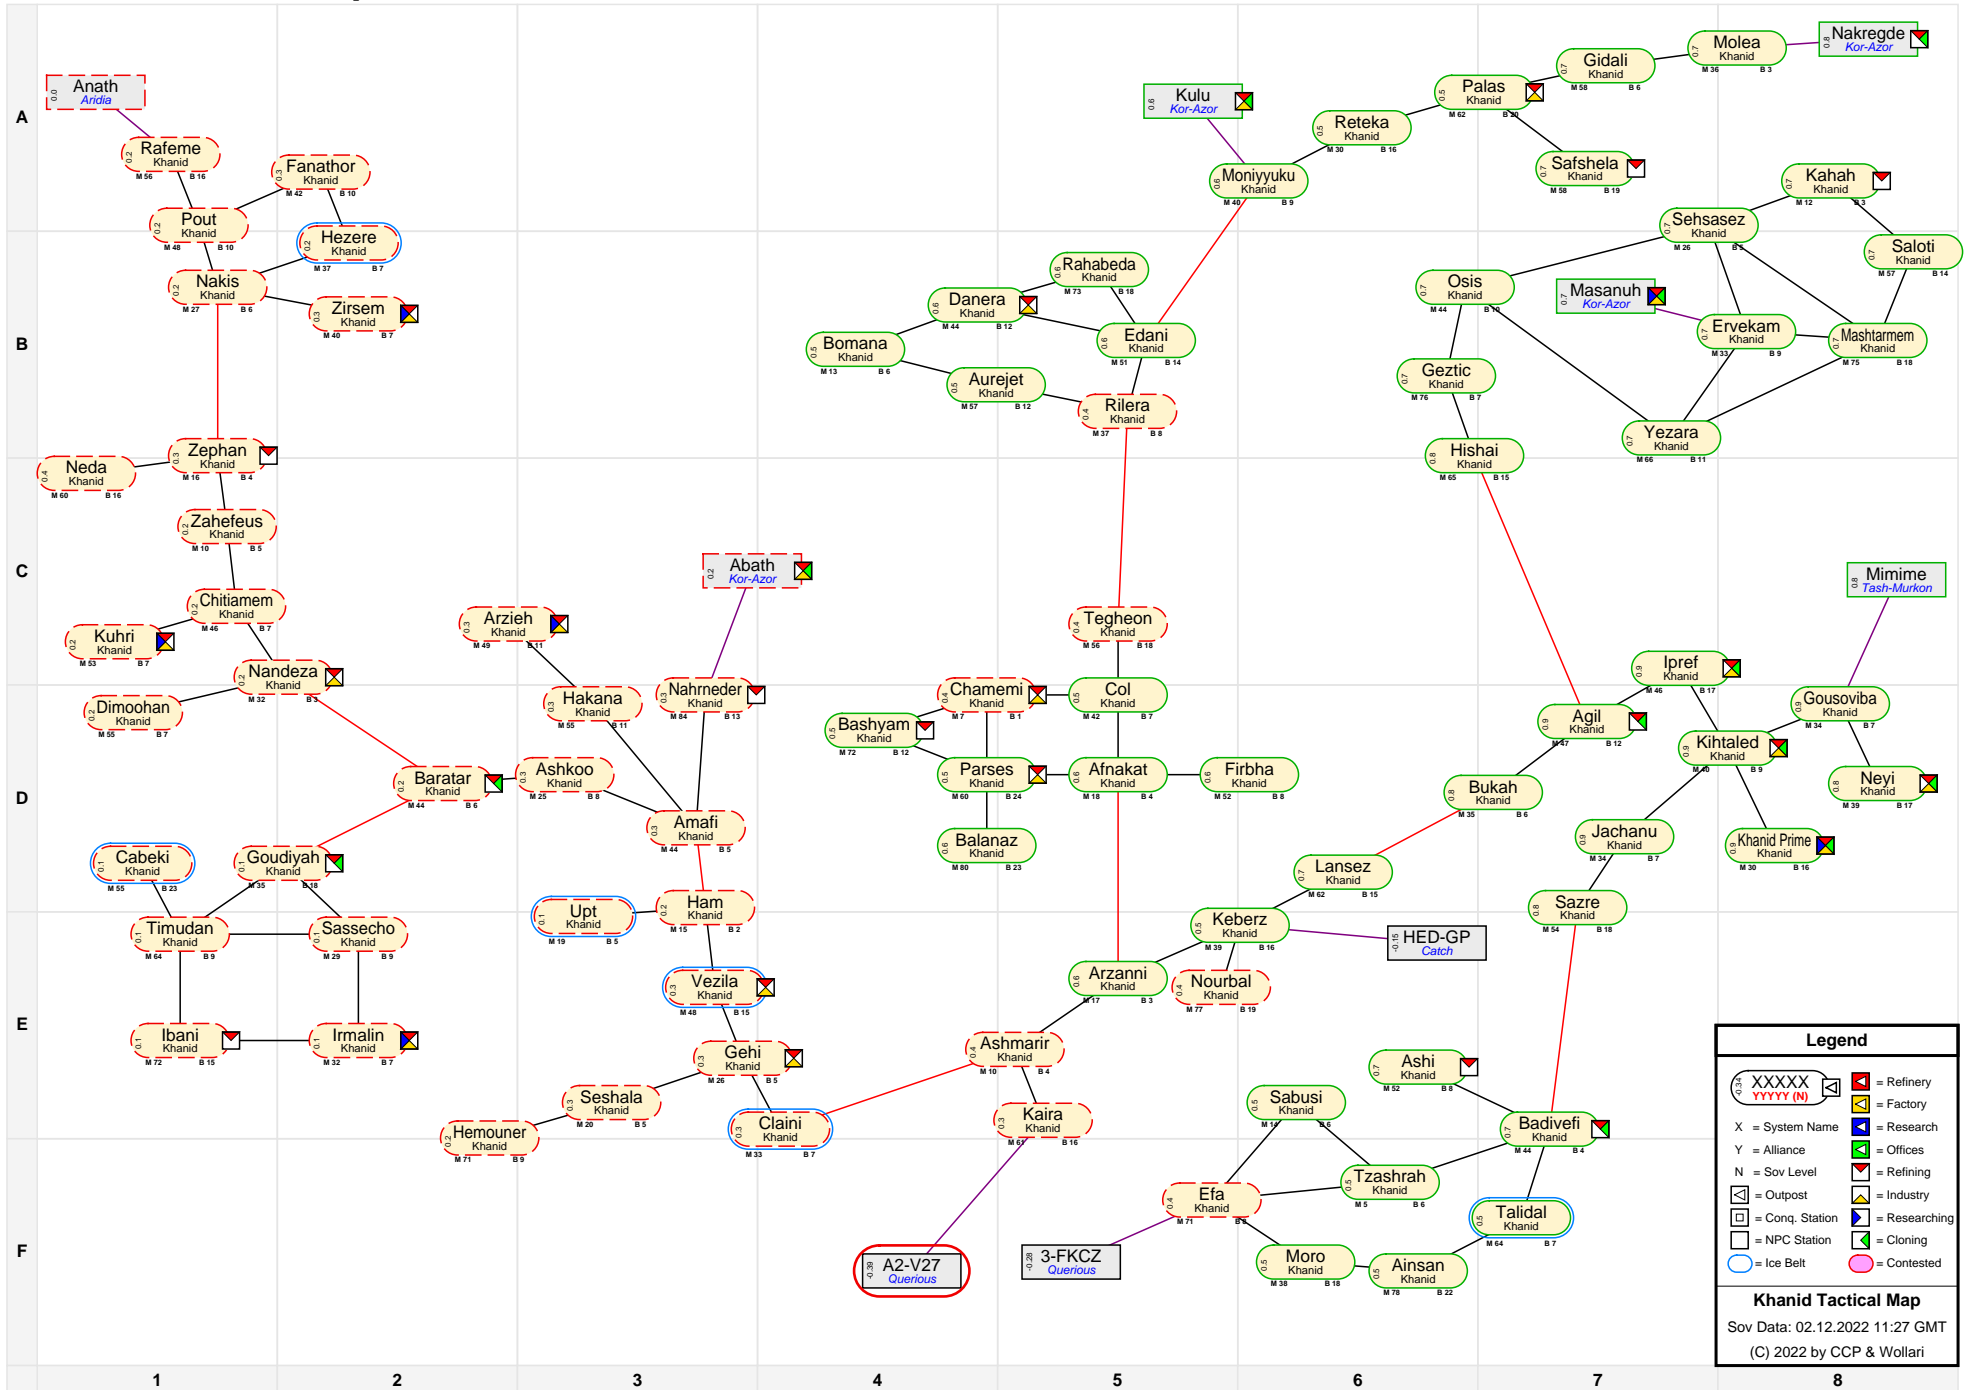

Khanid Tactical Map

Legend	
	= Refinery
	= Factory
	= Research
	= Offices
	= Refining
	= Industry
	= Conq. Station
	= NPC Station
	= Cloning
	= Contested

Khanid Tactical Map
 Sov Data: 02.12.2022 11:27 GMT
 (C) 2022 by CCP & Wollari