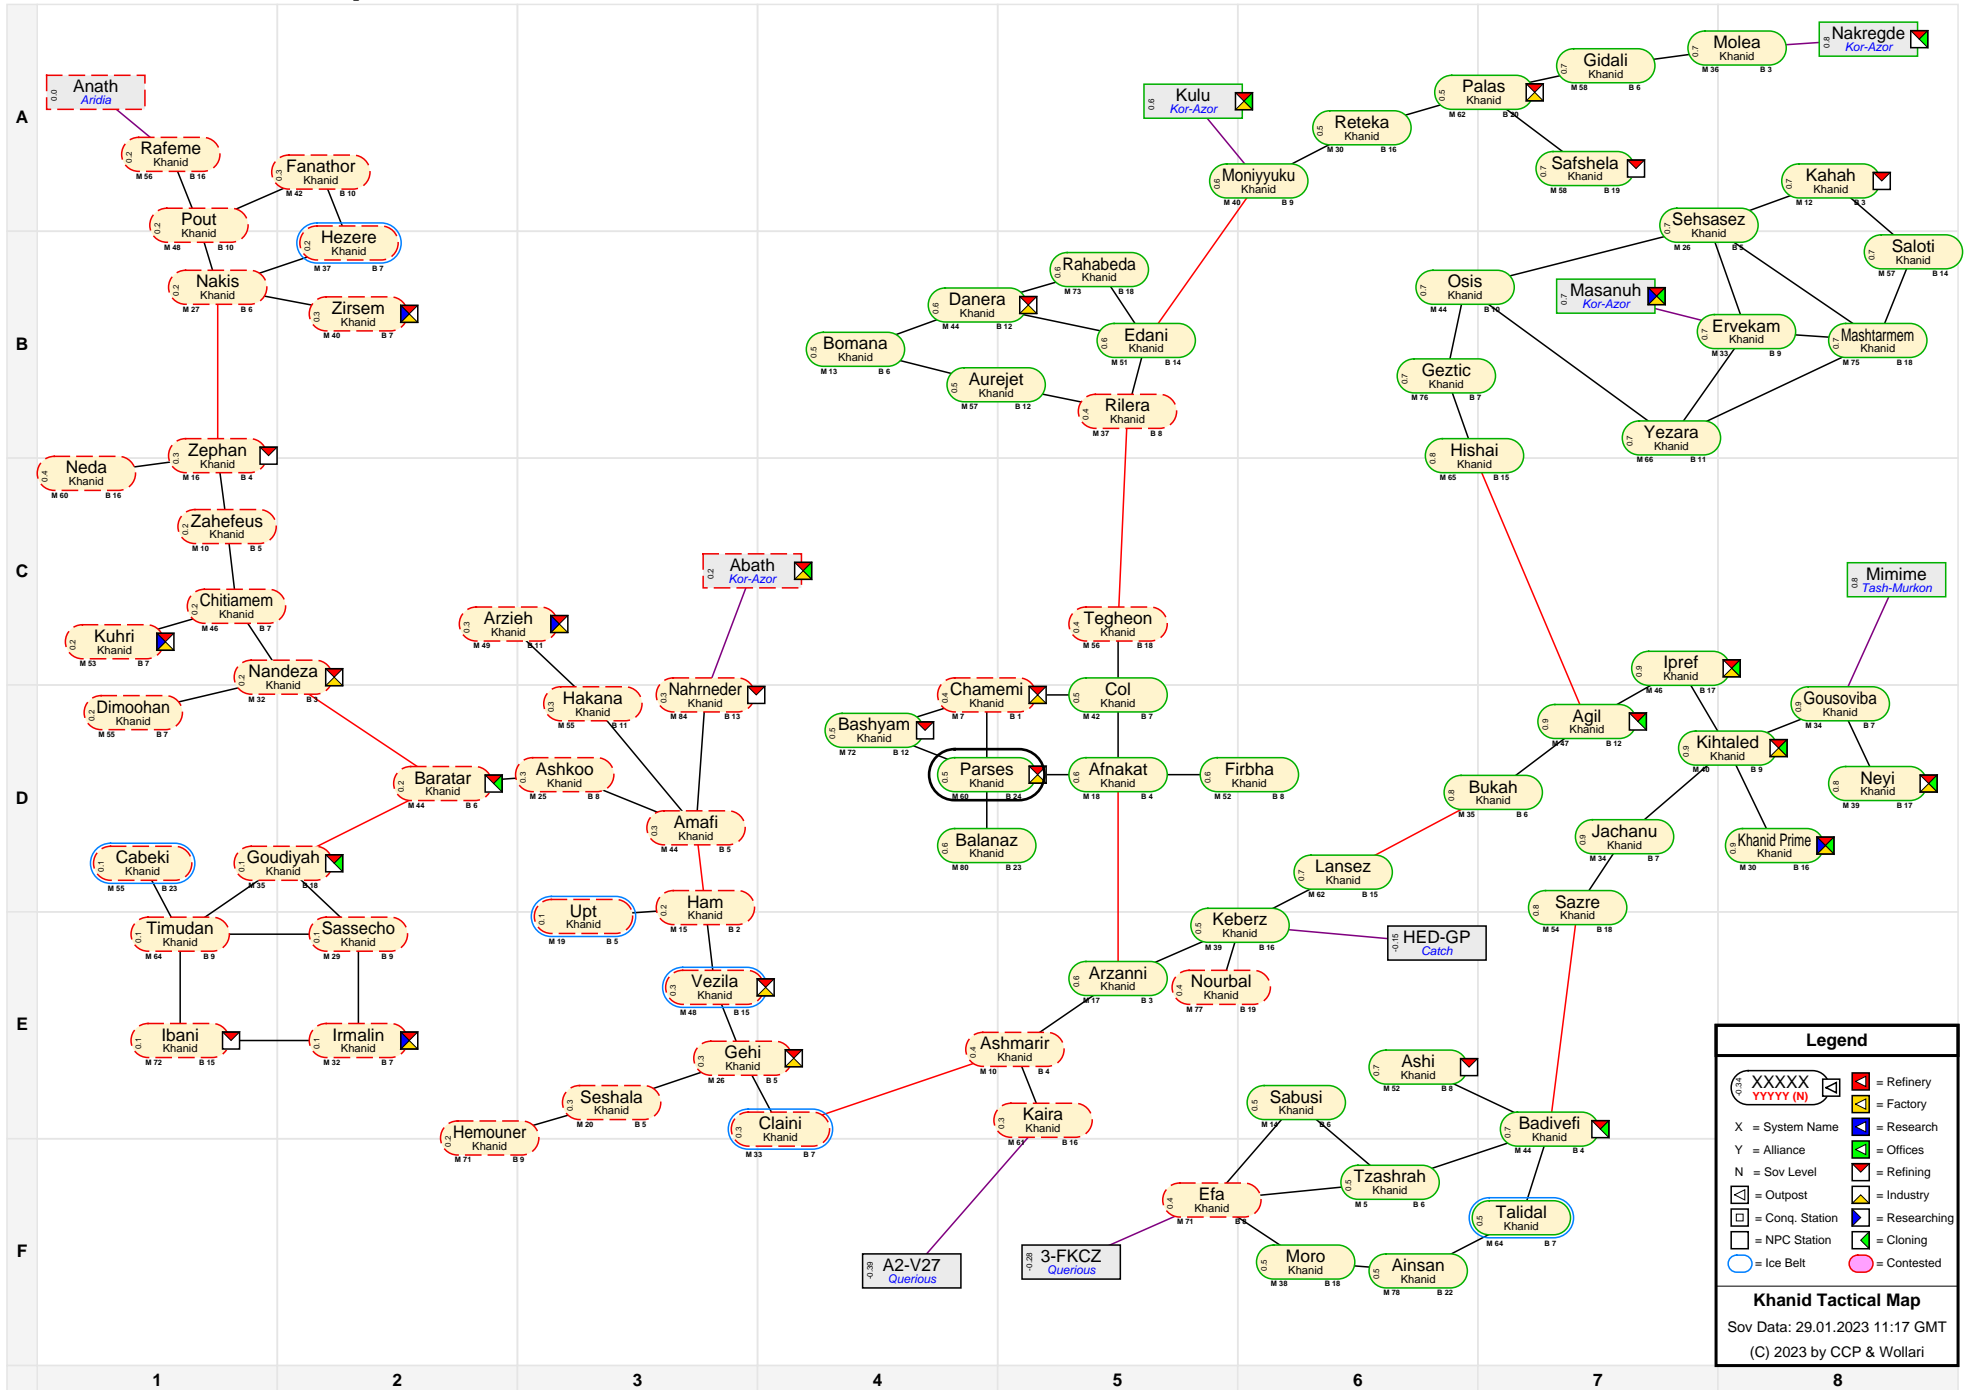

Khanid Tactical Map

Legend	
	= Refinery
	= Factory
	= Research
	= Offices
	= Refining
	= Industry
	= Conq. Station
	= Researching
	= NPC Station
	= Cloning
	= Contested

Khanid Tactical Map
 Sov Data: 29.01.2023 11:17 GMT
 (C) 2023 by CCP & Wollari