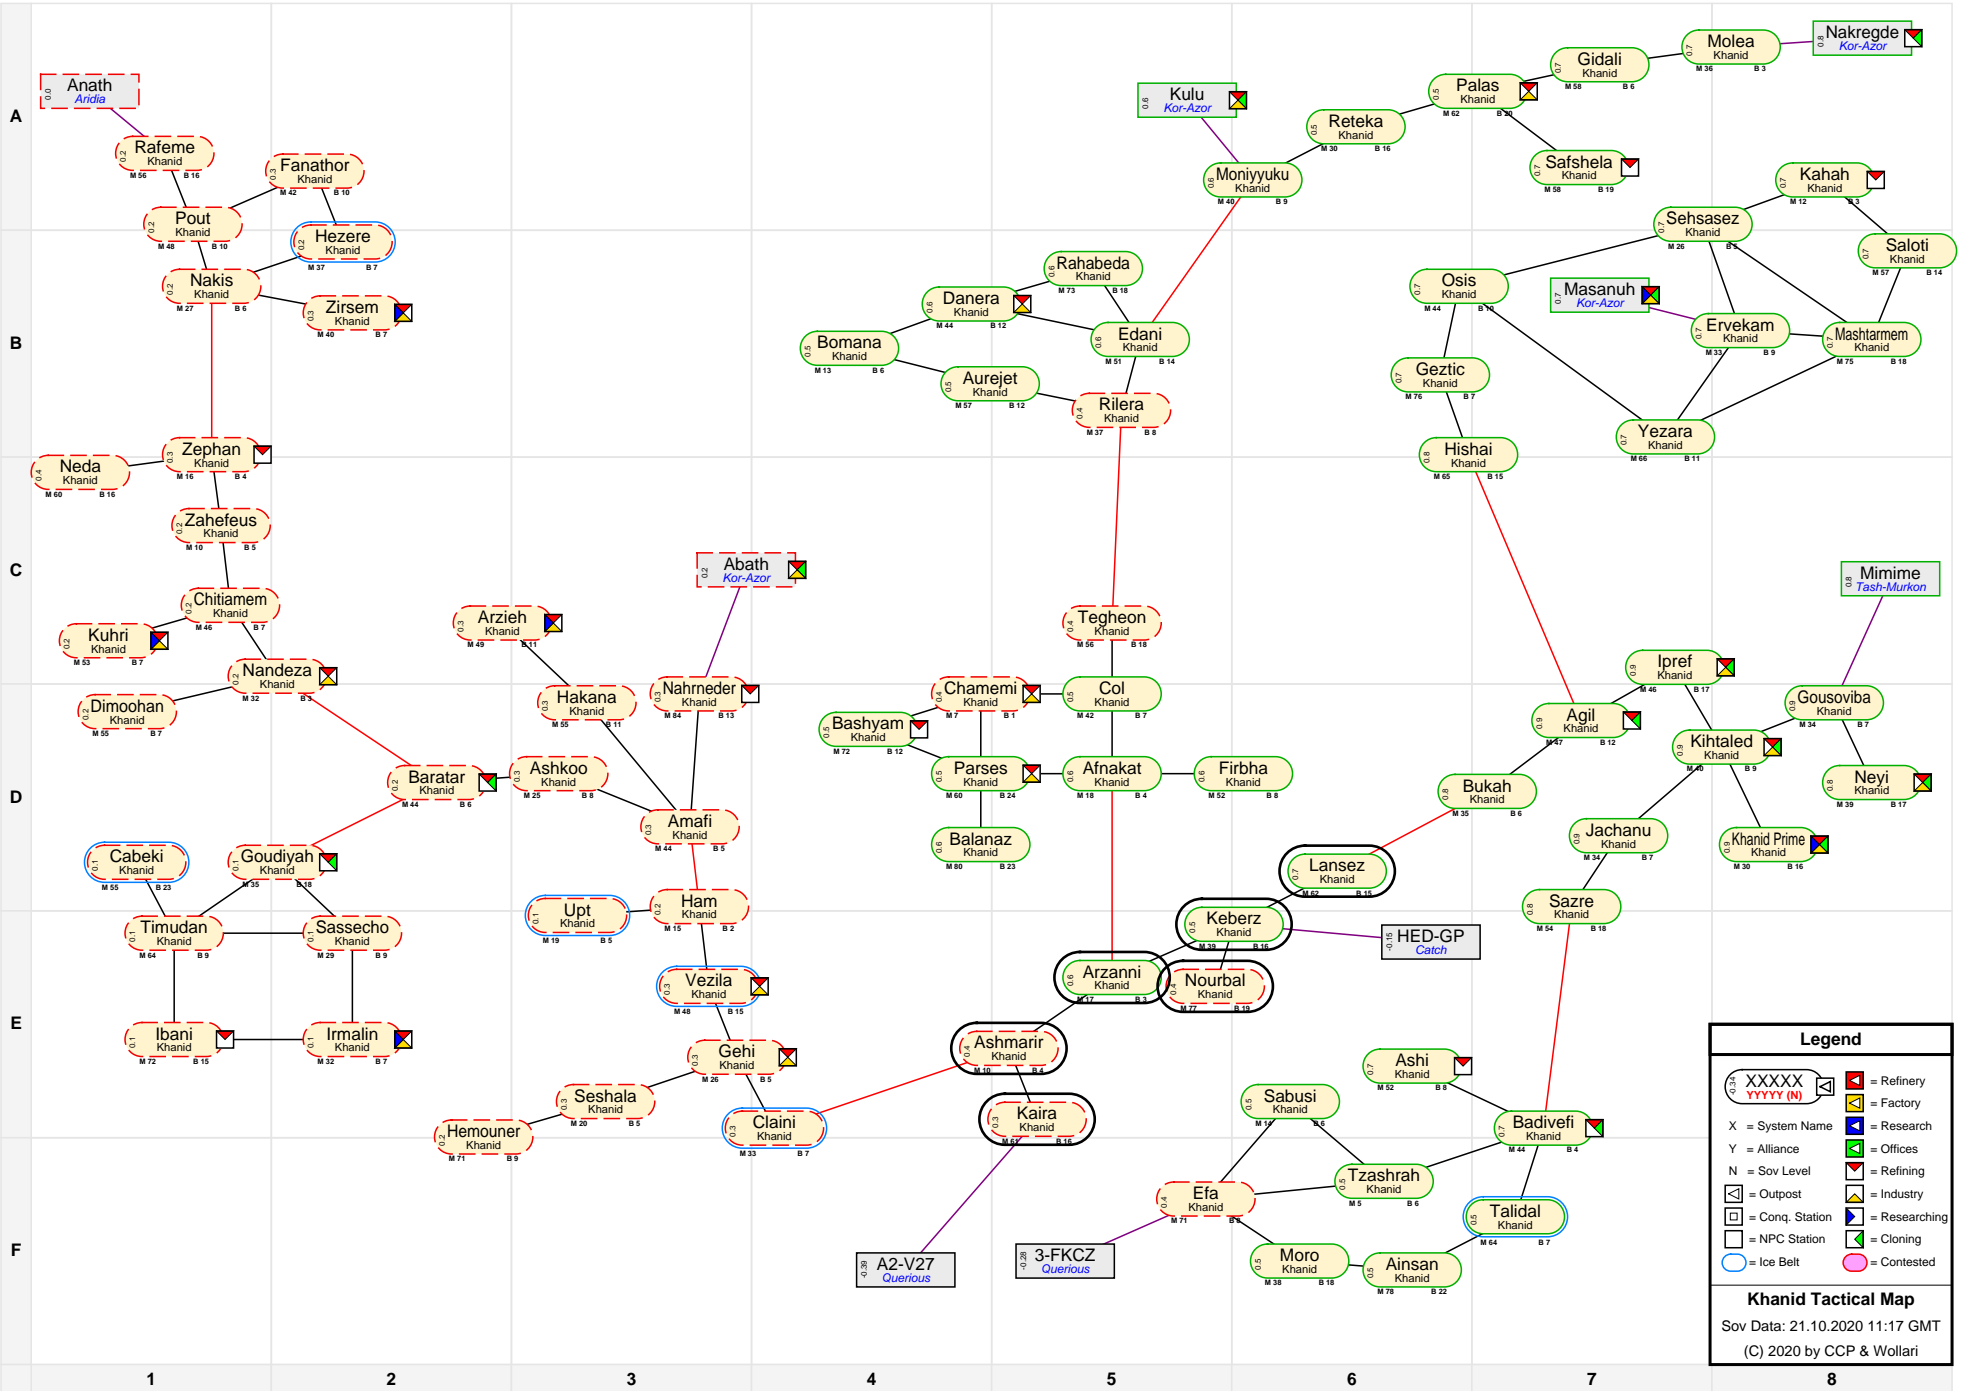

Khanid Tactical Map

Legend

- XXXXX (with icon) = Refinery
- YYYYY (with icon) = Factory
- X = System Name
- Y = Alliance
- N = Sov Level
- [Icon] = Outpost
- [Icon] = Conq. Station
- [Icon] = NPC Station
- [Icon] = Ice Belt
- [Icon] = Contested
- [Icon] = Research
- [Icon] = Offices
- [Icon] = Refining
- [Icon] = Industry
- [Icon] = Researching
- [Icon] = Cloning

Khanid Tactical Map
 Sov Data: 21.10.2020 11:17 GMT
 (C) 2020 by CCP & Wollari