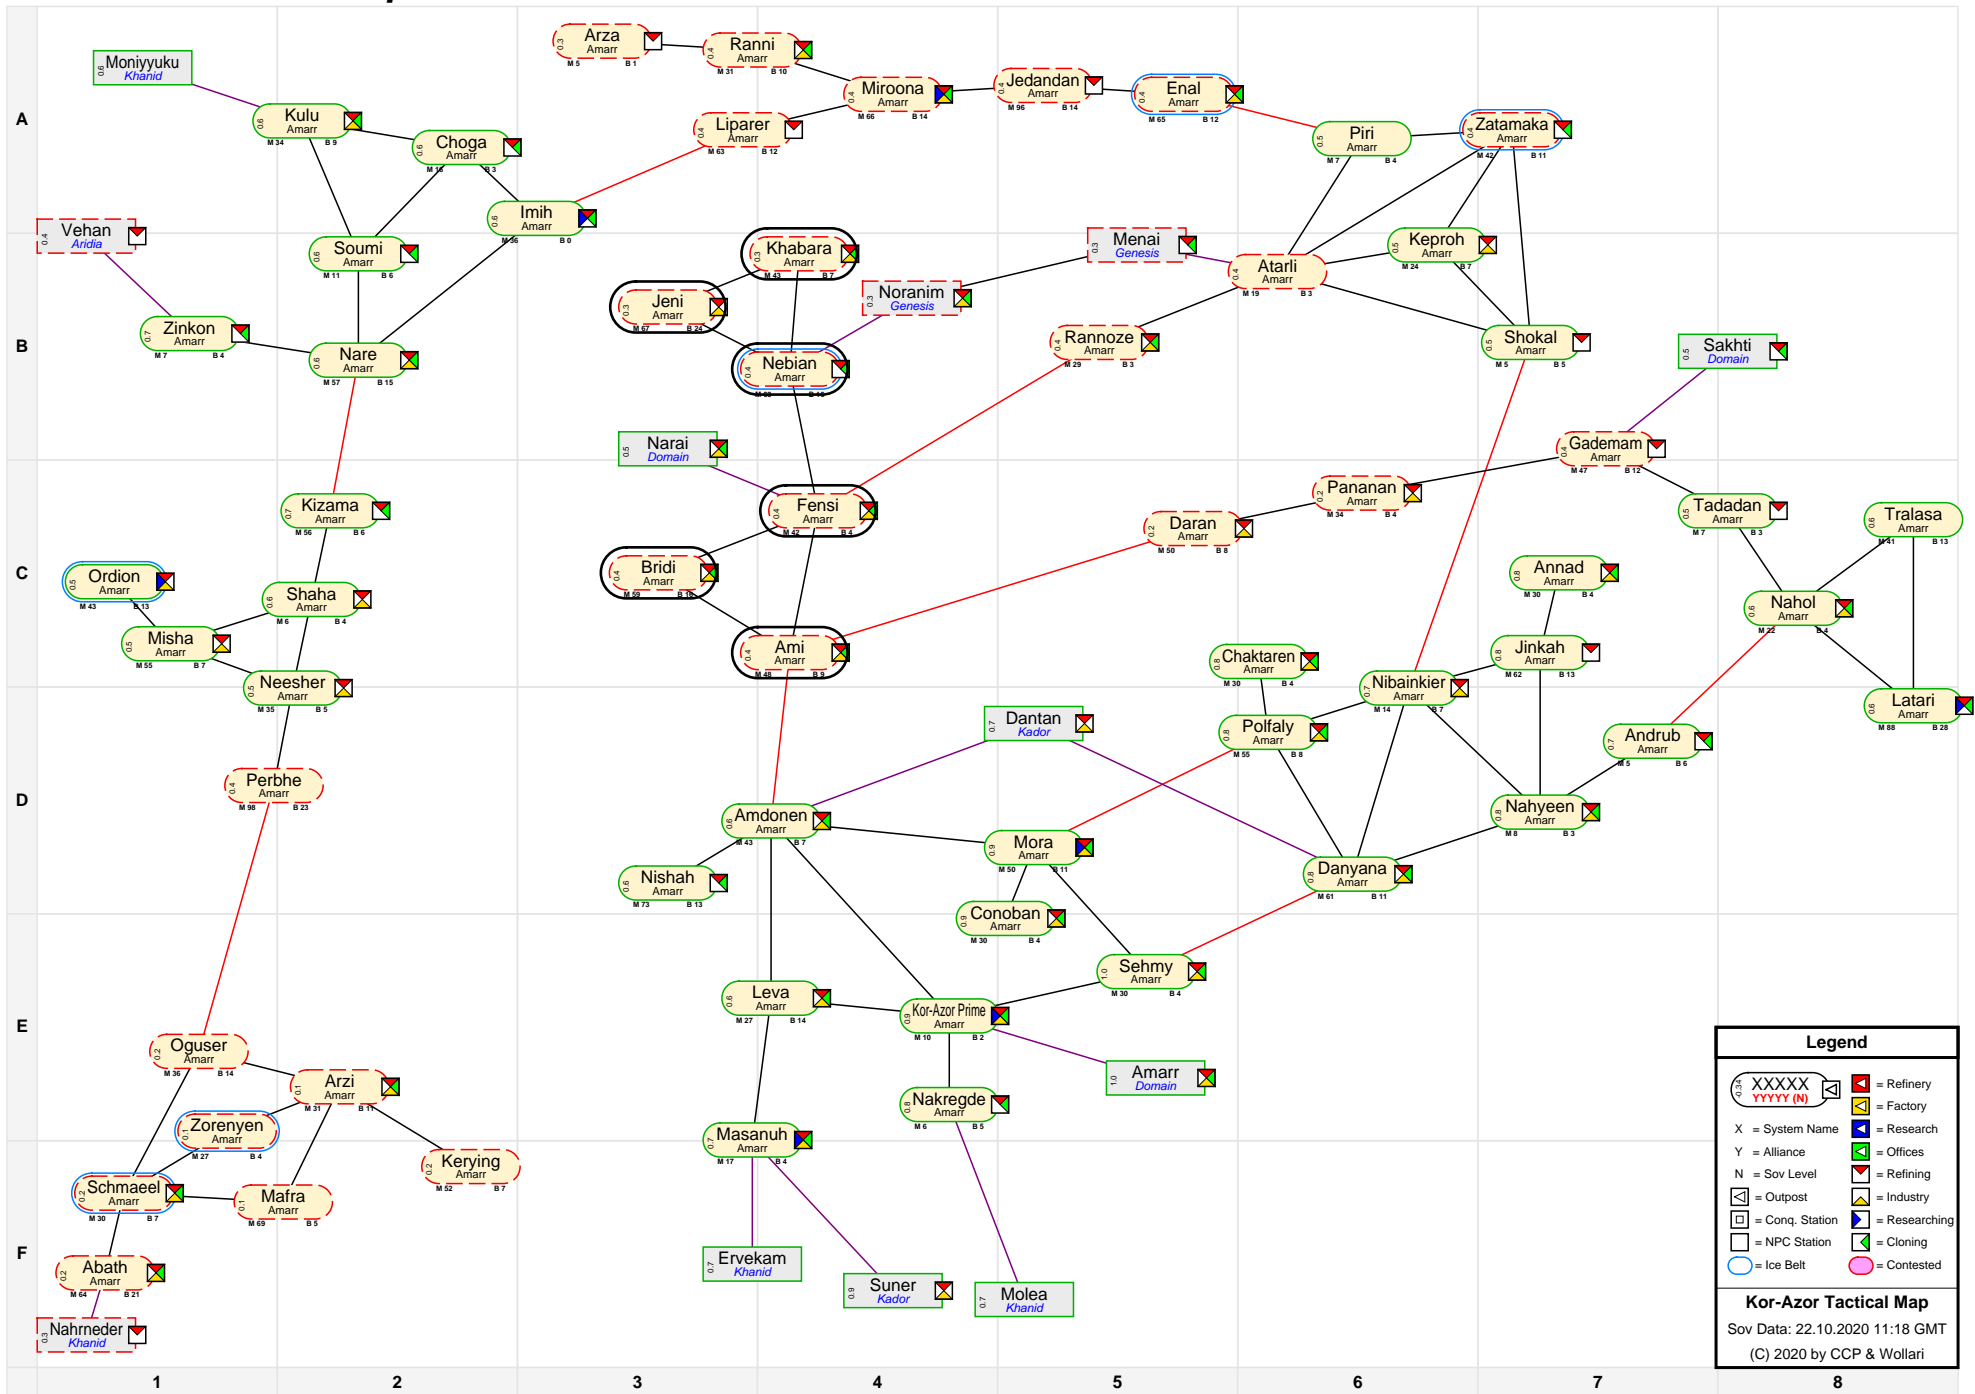

# Kor-Azor Tactical Map

Legend	
	= Refinery
	= Factory
	= Research
	= Offices
	= Refining
	= Industry
	= Researching
	= Cloning
	= Contested

**Kor-Azor Tactical Map**  
 Sov Data: 22.10.2020 11:18 GMT  
 (C) 2020 by CCP & Wollari