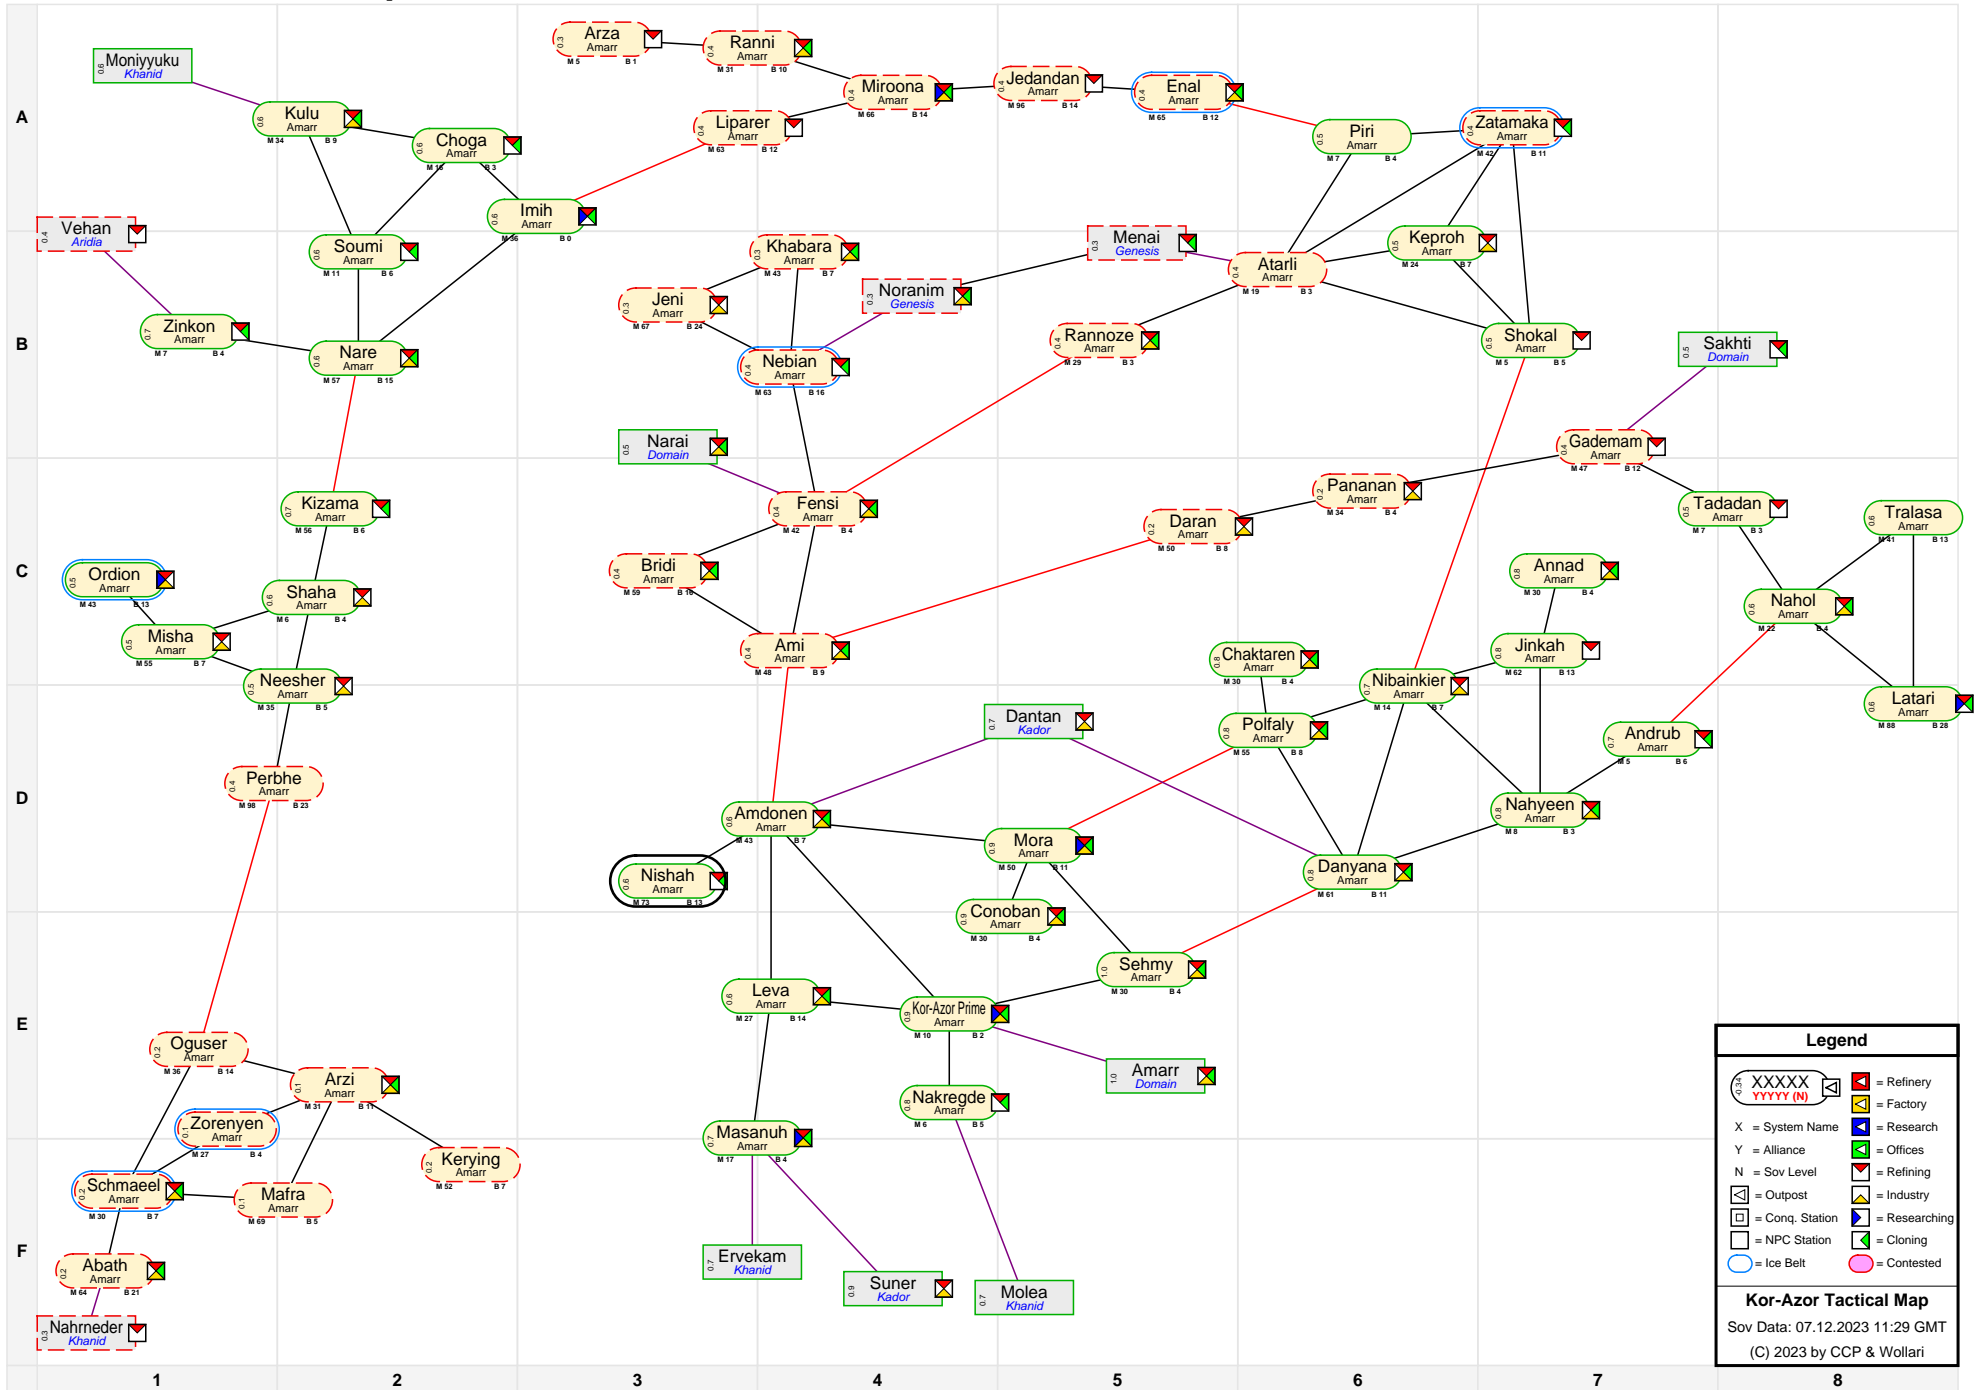

# Kor-Azor Tactical Map

**Legend**

- XXXXX YYYYY (N) = Refinery
- X = System Name
- Y = Alliance
- N = Sov Level
- [Symbol] = Outpost
- [Symbol] = Conq. Station
- [Symbol] = NPC Station
- [Symbol] = Factory
- [Symbol] = Research
- [Symbol] = Offices
- [Symbol] = Refining
- [Symbol] = Industry
- [Symbol] = Researching
- [Symbol] = Cloning
- [Symbol] = Contested

**Kor-Azor Tactical Map**  
 Sov Data: 07.12.2023 11:29 GMT  
 (C) 2023 by CCP & Wollari