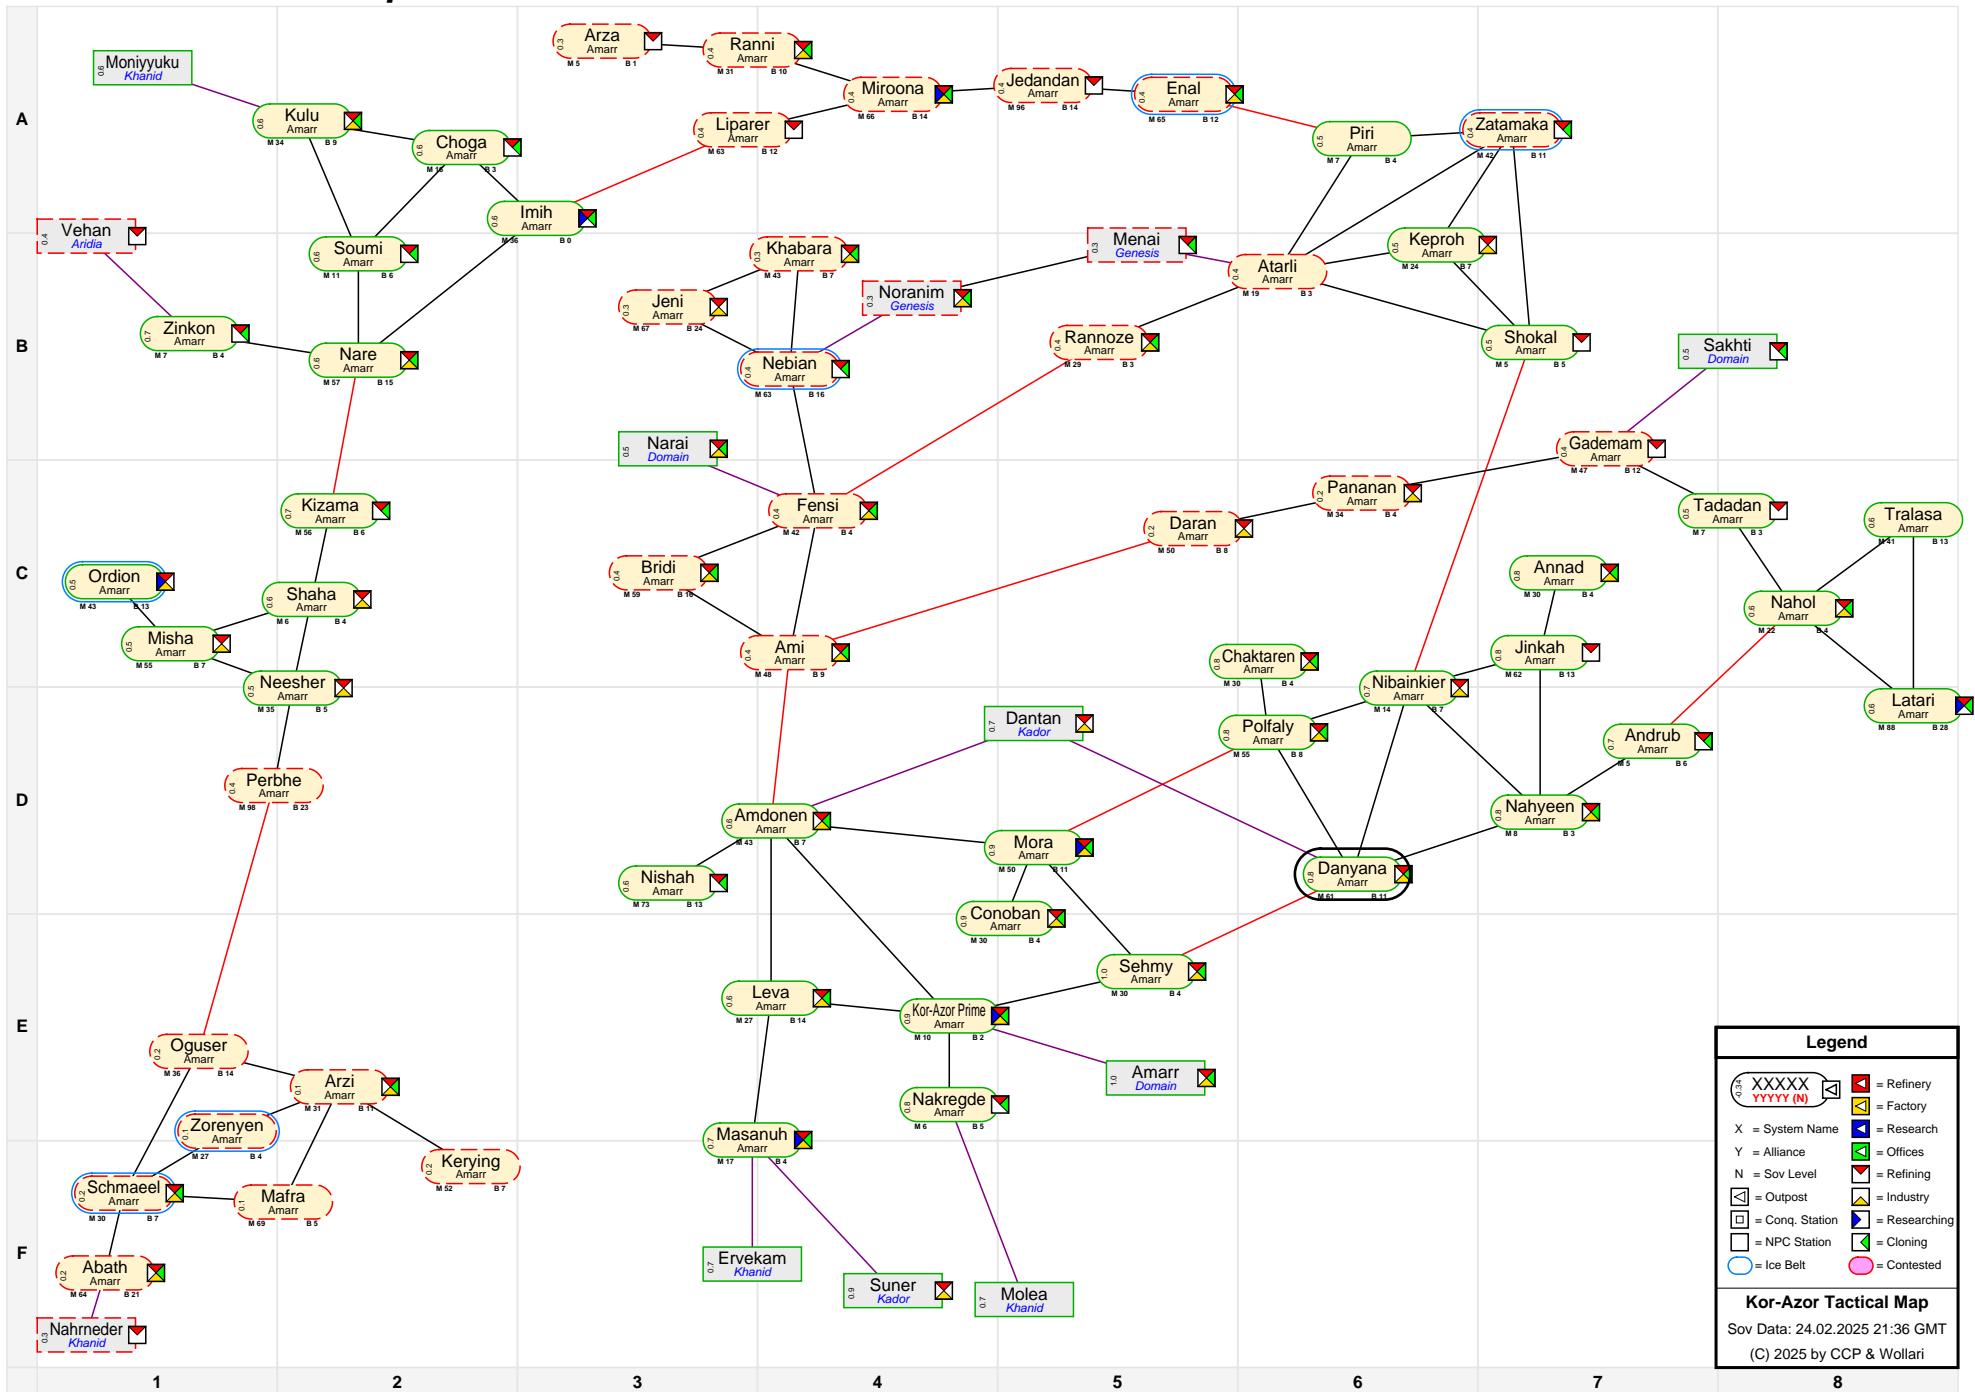

# Kor-Azor Tactical Map

**Legend**

- XXXXX (with icon) = Refinery
- YYYYY (with icon) = Factory
- X = System Name
- Y = Alliance
- N = Sov Level
- N (with icon) = Outpost
- (with icon) = Conq. Station
- (with icon) = NPC Station
- (with icon) = Research
- (with icon) = Offices
- (with icon) = Refining
- (with icon) = Industry
- (with icon) = Researching
- (with icon) = Cloning
- (with icon) = Contested

**Kor-Azor Tactical Map**  
 Sov Data: 24.02.2025 21:36 GMT  
 (C) 2025 by CCP & Wollari