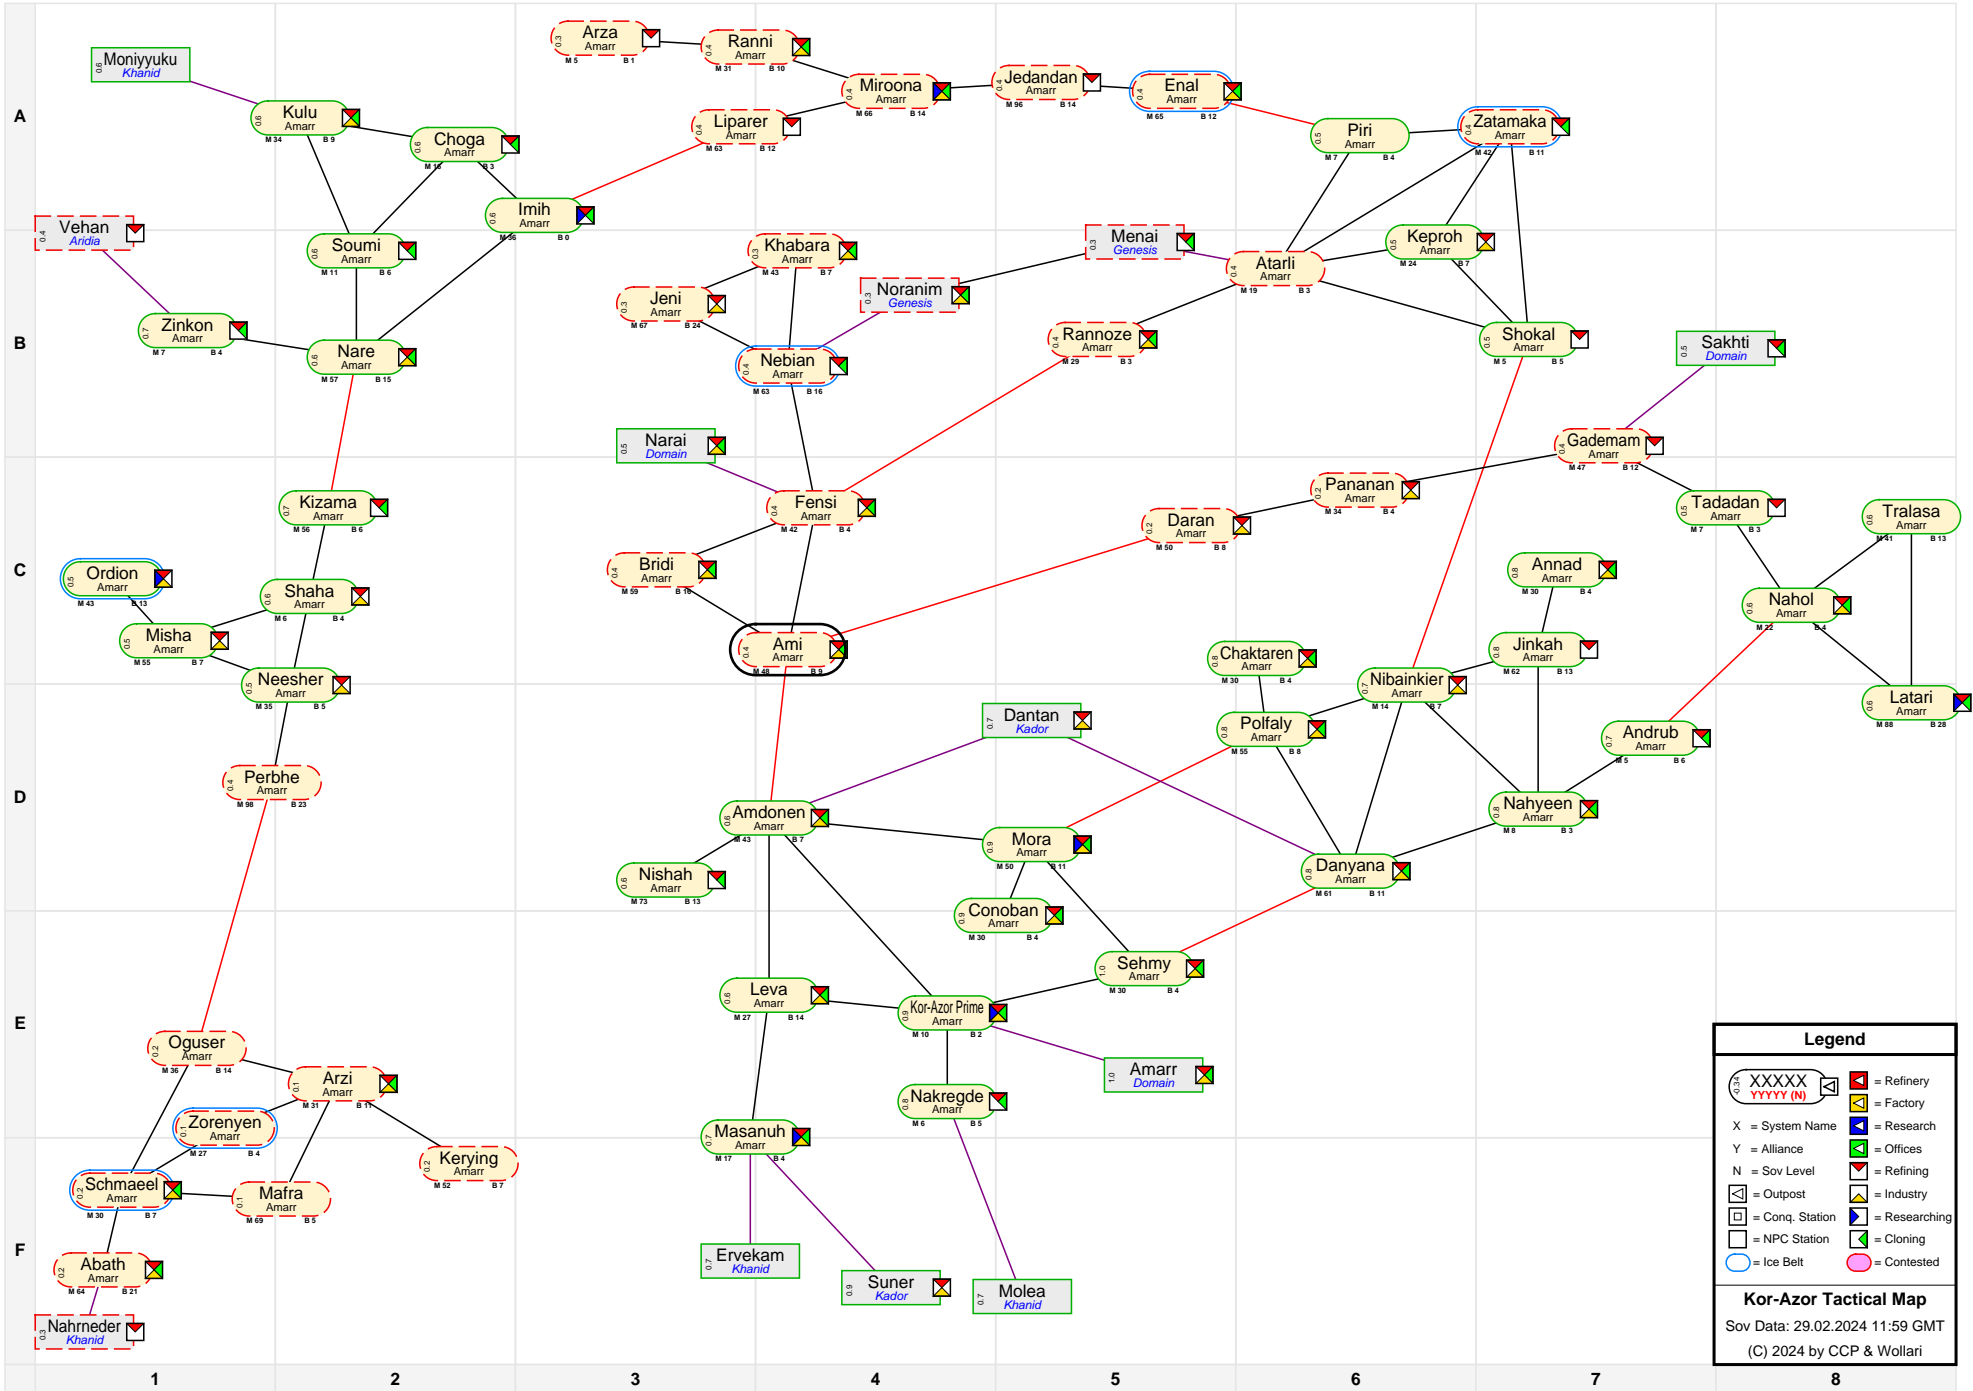

Kor-Azor Tactical Map

Legend

- XXXXX Y = Refinery
- Y = Factory
- X = System Name
- Y = Alliance
- N = Sov Level
- X = Outpost
- Y = Conq. Station
- N = NPC Station
- = Ice Belt
- = Contested
- = Refining
- = Industry
- = Researching
- = Research
- = Offices

Kor-Azor Tactical Map
Sov Data: 29.02.2024 11:59 GMT
(C) 2024 by CCP & Wollari