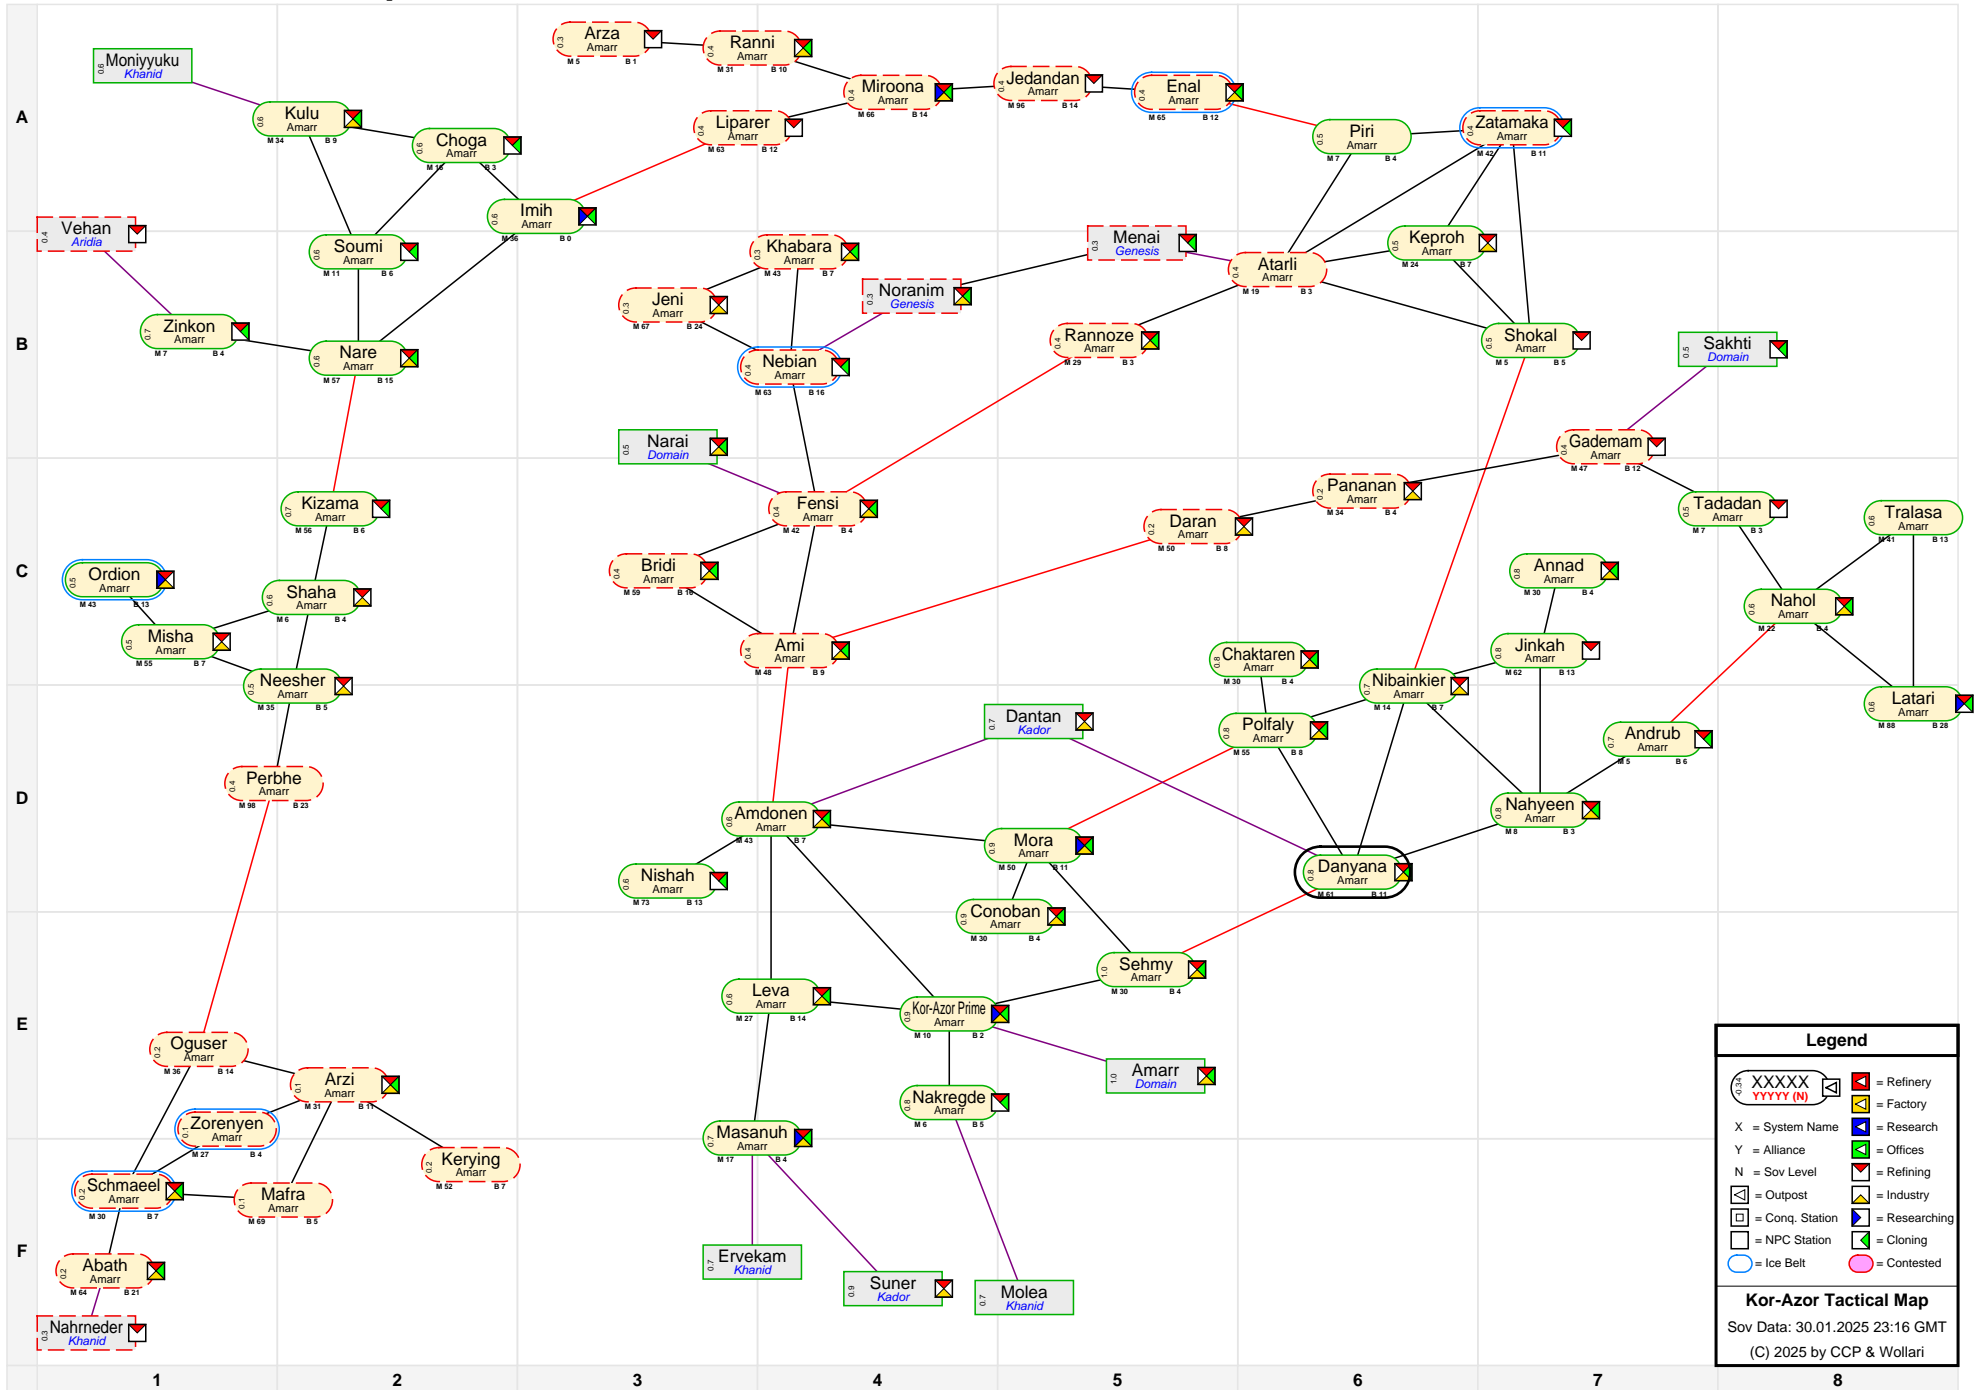

Kor-Azor Tactical Map

Legend

- XXXXX (with icons) = Refinery
- YYYYY (with icon) = Factory
- X = System Name
- Y = Alliance
- N = Sov Level
- [Icon] = Outpost
- [Icon] = Conq. Station
- [Icon] = NPC Station
- [Icon] = Research
- [Icon] = Offices
- [Icon] = Refining
- [Icon] = Industry
- [Icon] = Researching
- [Icon] = Cloning
- [Icon] = Contested

Kor-Azor Tactical Map
 Sov Data: 30.01.2025 23:16 GMT
 (C) 2025 by CCP & Wollari