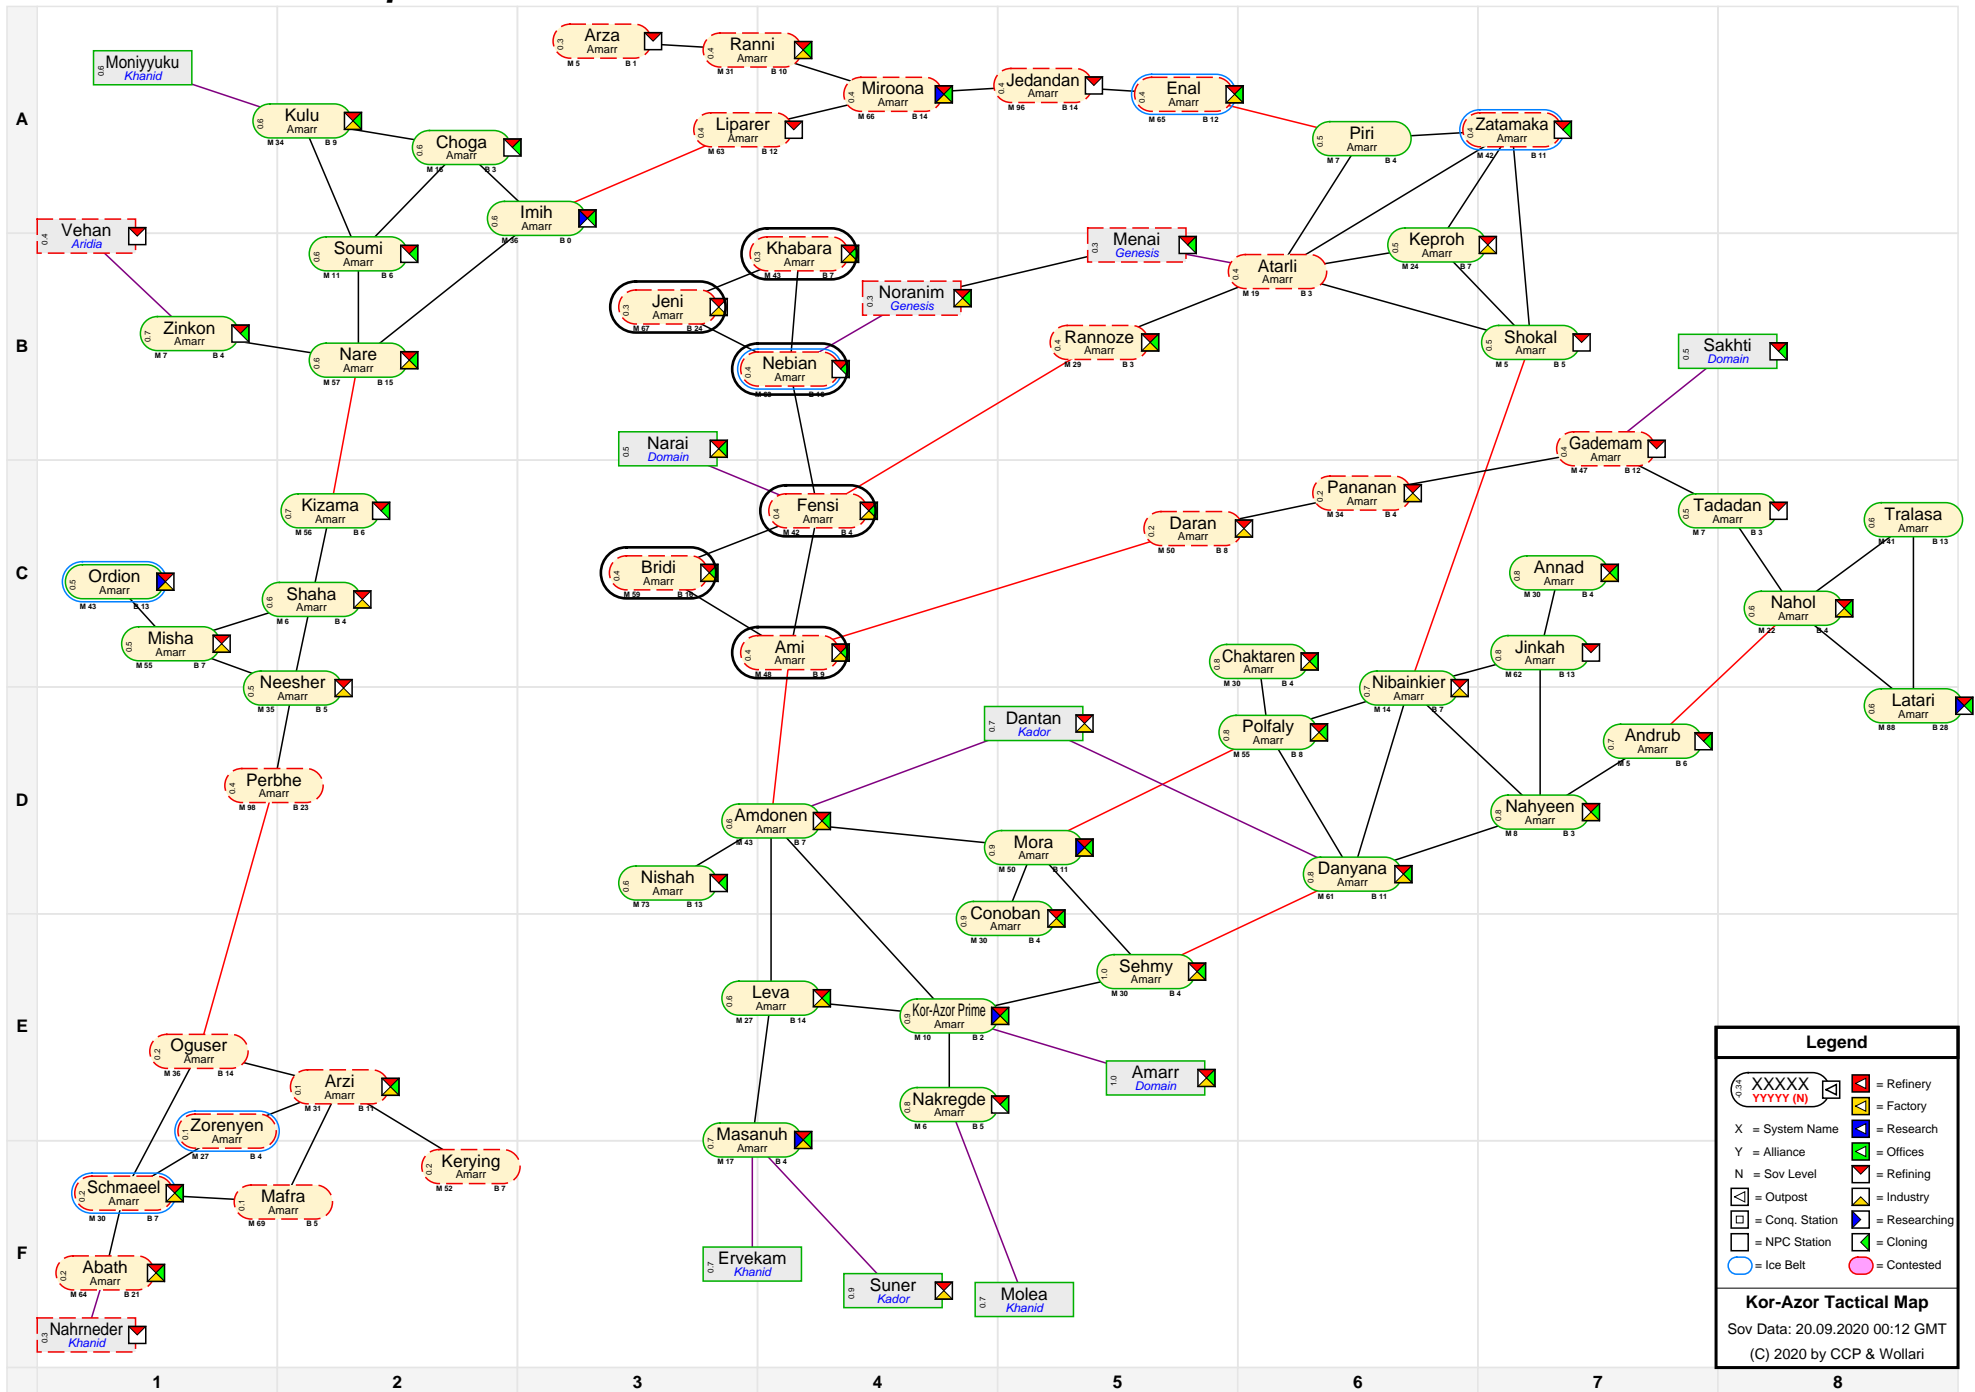

# Kor-Azor Tactical Map

Legend	
	= Refinery
	= Factory
X = System Name	= Research
Y = Alliance	= Offices
N = Sov Level	= Refining
	= Industry
	= Researching
	= Cloning
	= Contested

**Kor-Azor Tactical Map**  
 Sov Data: 20.09.2020 00:12 GMT  
 (C) 2020 by CCP & Wollari