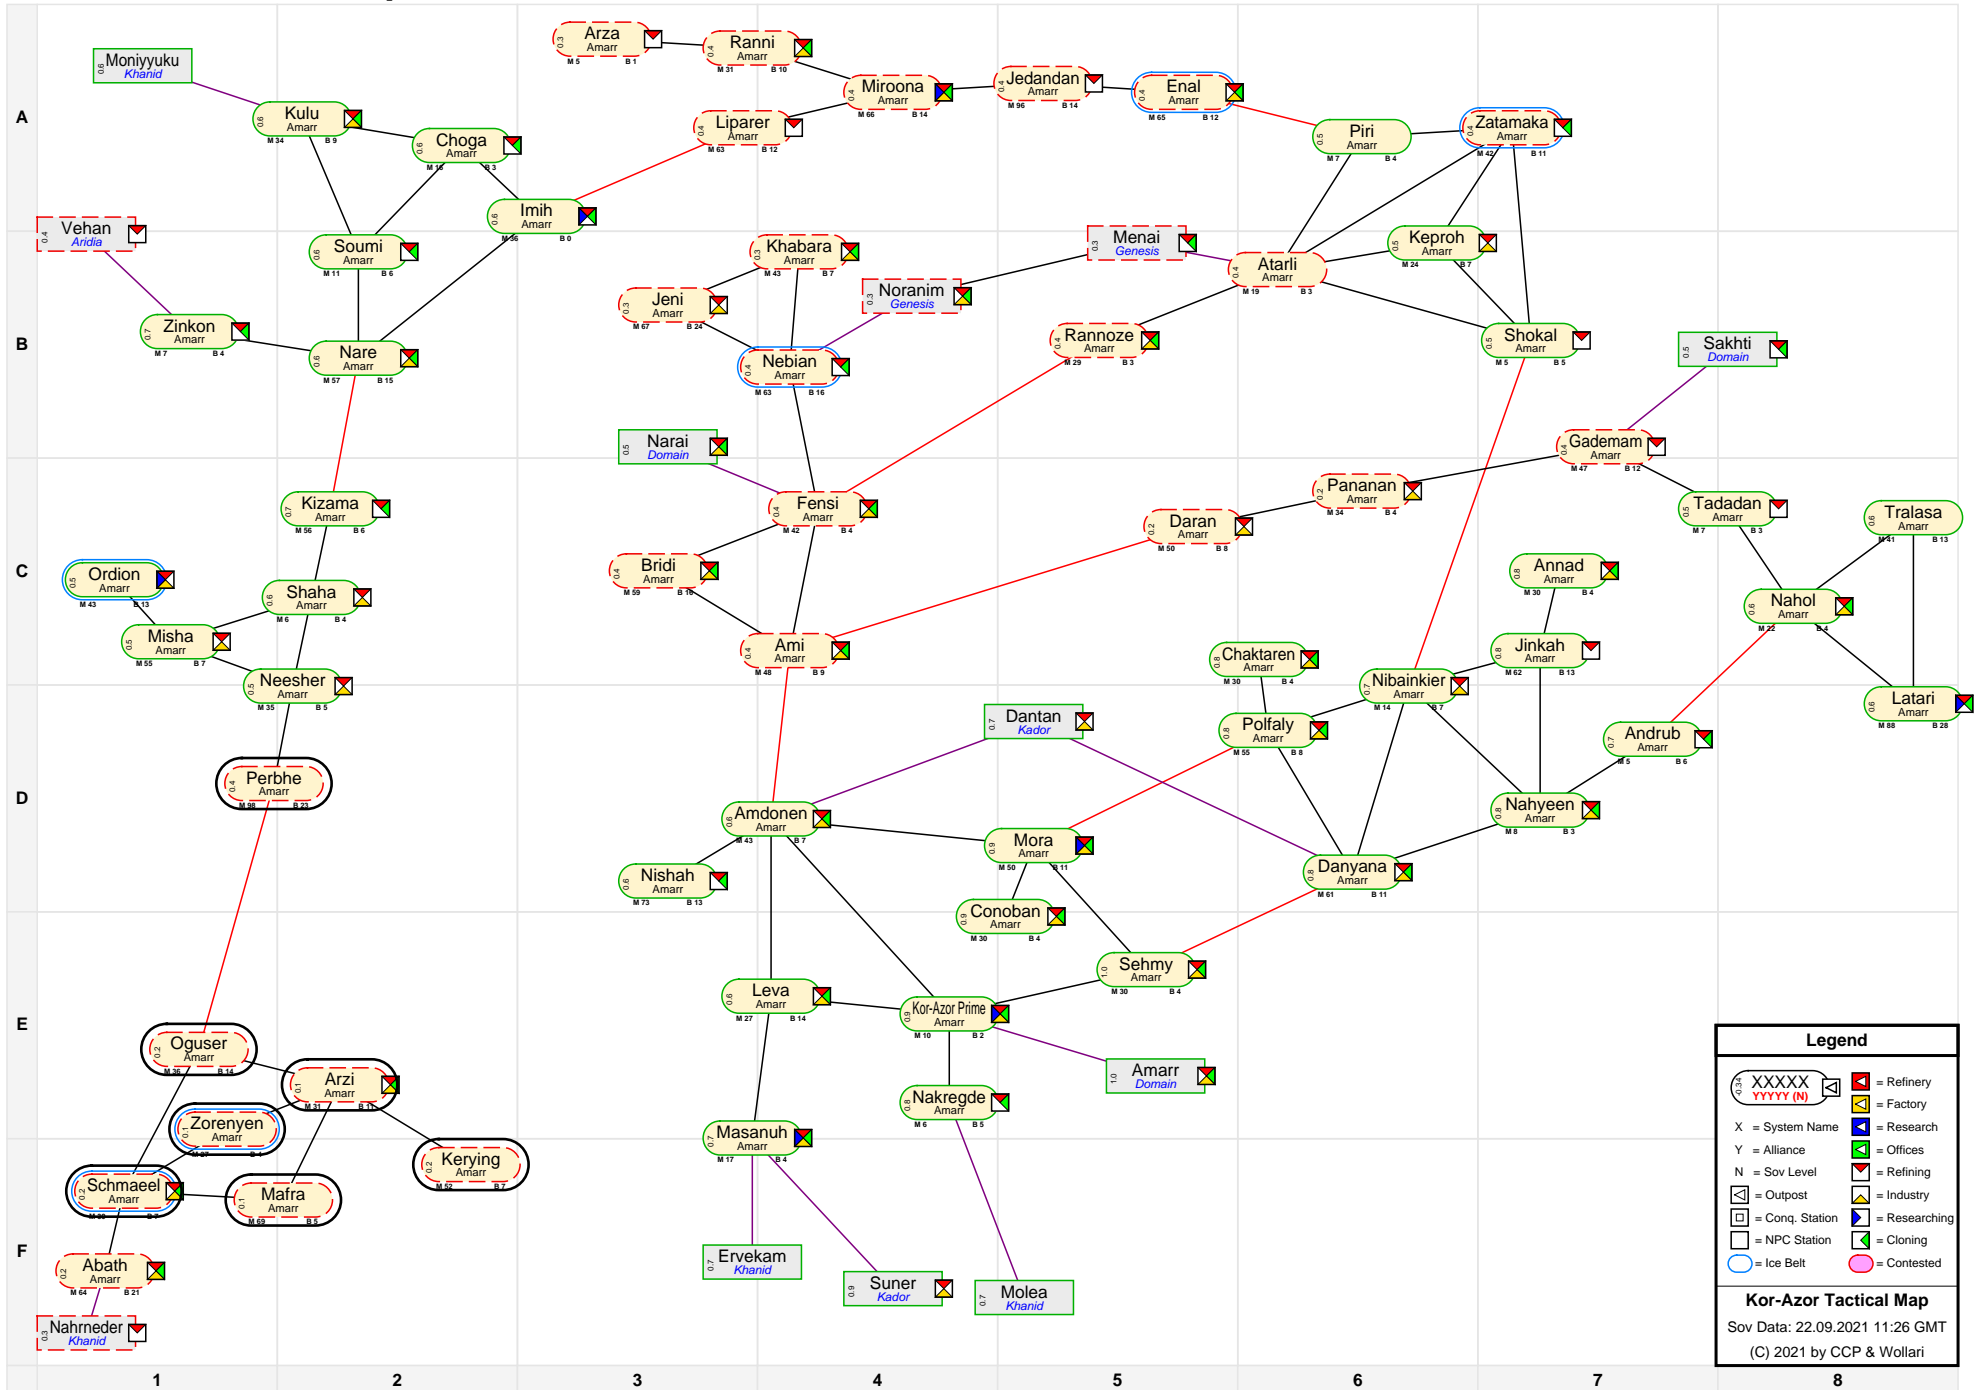

Kor-Azor Tactical Map

Legend

- XXXXX (with icons) = Refinery
- YYYYY (with icon) = Factory
- X = System Name
- Y = Alliance
- N = Sov Level
- (with icon) = Outpost
- (with icon) = Conq. Station
- (with icon) = NPC Station
- (with icon) = Cloning
- (with icon) = Contested
- (with icon) = Research
- (with icon) = Offices
- (with icon) = Refining
- (with icon) = Industry
- (with icon) = Researching

Kor-Azor Tactical Map
 Sov Data: 22.09.2021 11:26 GMT
 (C) 2021 by CCP & Wollari