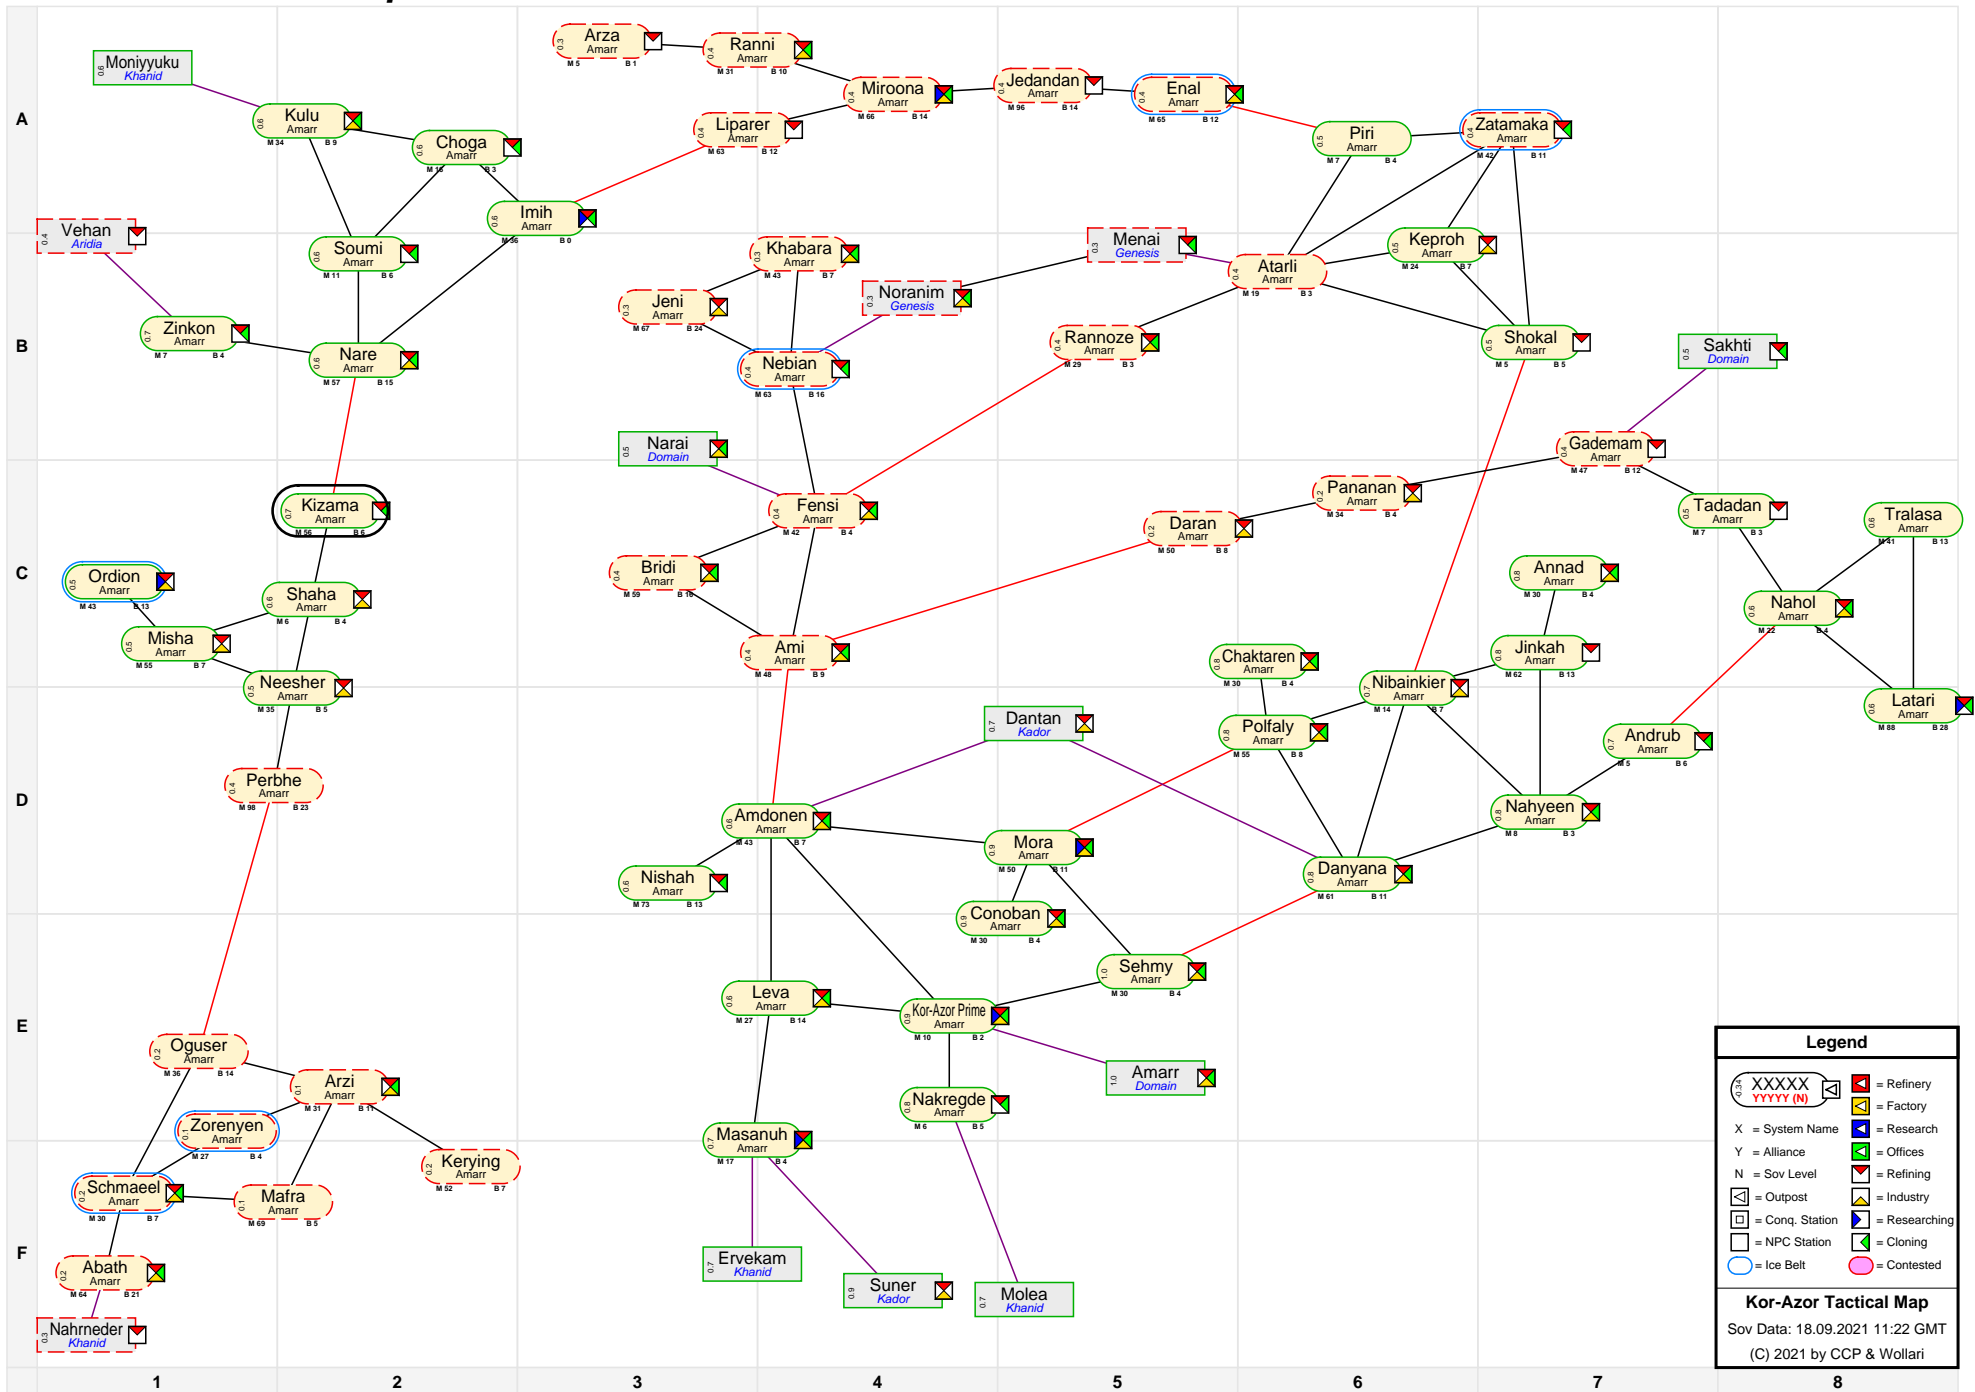

Kor-Azor Tactical Map

Legend

- XXXXX (with icons) = Refinery
- YYYYY (with icon) = Factory
- X = System Name
- Y = Alliance
- N = Sov Level
- [Icon] = Outpost
- [Icon] = Conq. Station
- [Icon] = NPC Station
- [Icon] = Research
- [Icon] = Offices
- [Icon] = Refining
- [Icon] = Industry
- [Icon] = Researching
- [Icon] = Cloning
- [Icon] = Contested

Kor-Azor Tactical Map
 Sov Data: 18.09.2021 11:22 GMT
 (C) 2021 by CCP & Wollari