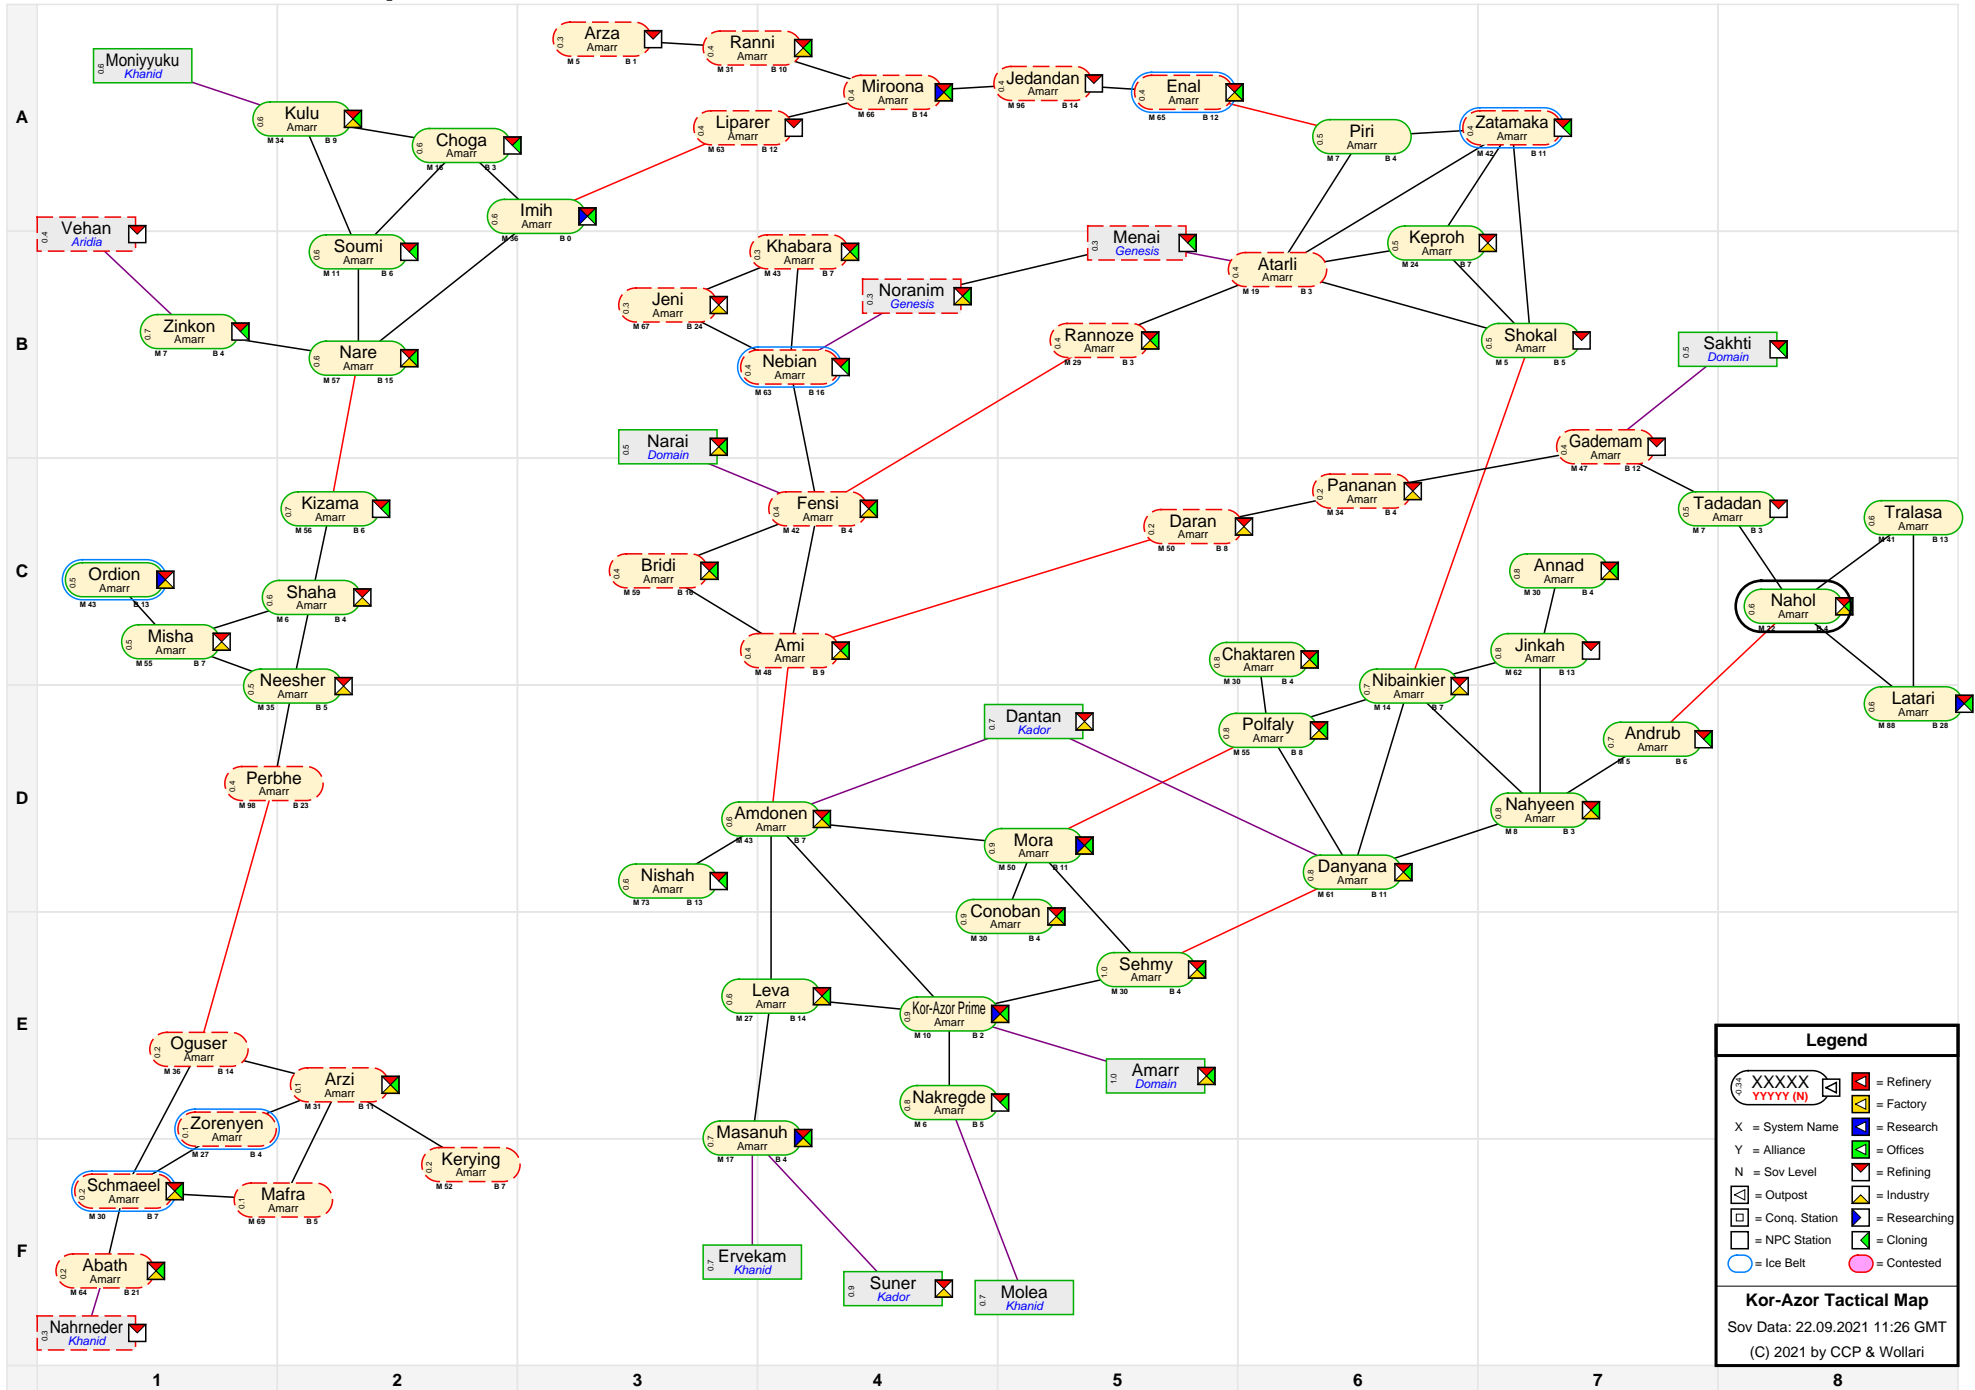

# Kor-Azor Tactical Map

Legend	
	= Refinery
	= Factory
X = System Name	= Research
Y = Alliance	= Offices
N = Sov Level	= Refining
	= Industry
	= Researching
	= Cloning
	= Contested

**Kor-Azor Tactical Map**  
 Sov Data: 22.09.2021 11:26 GMT  
 (C) 2021 by CCP & Wollari