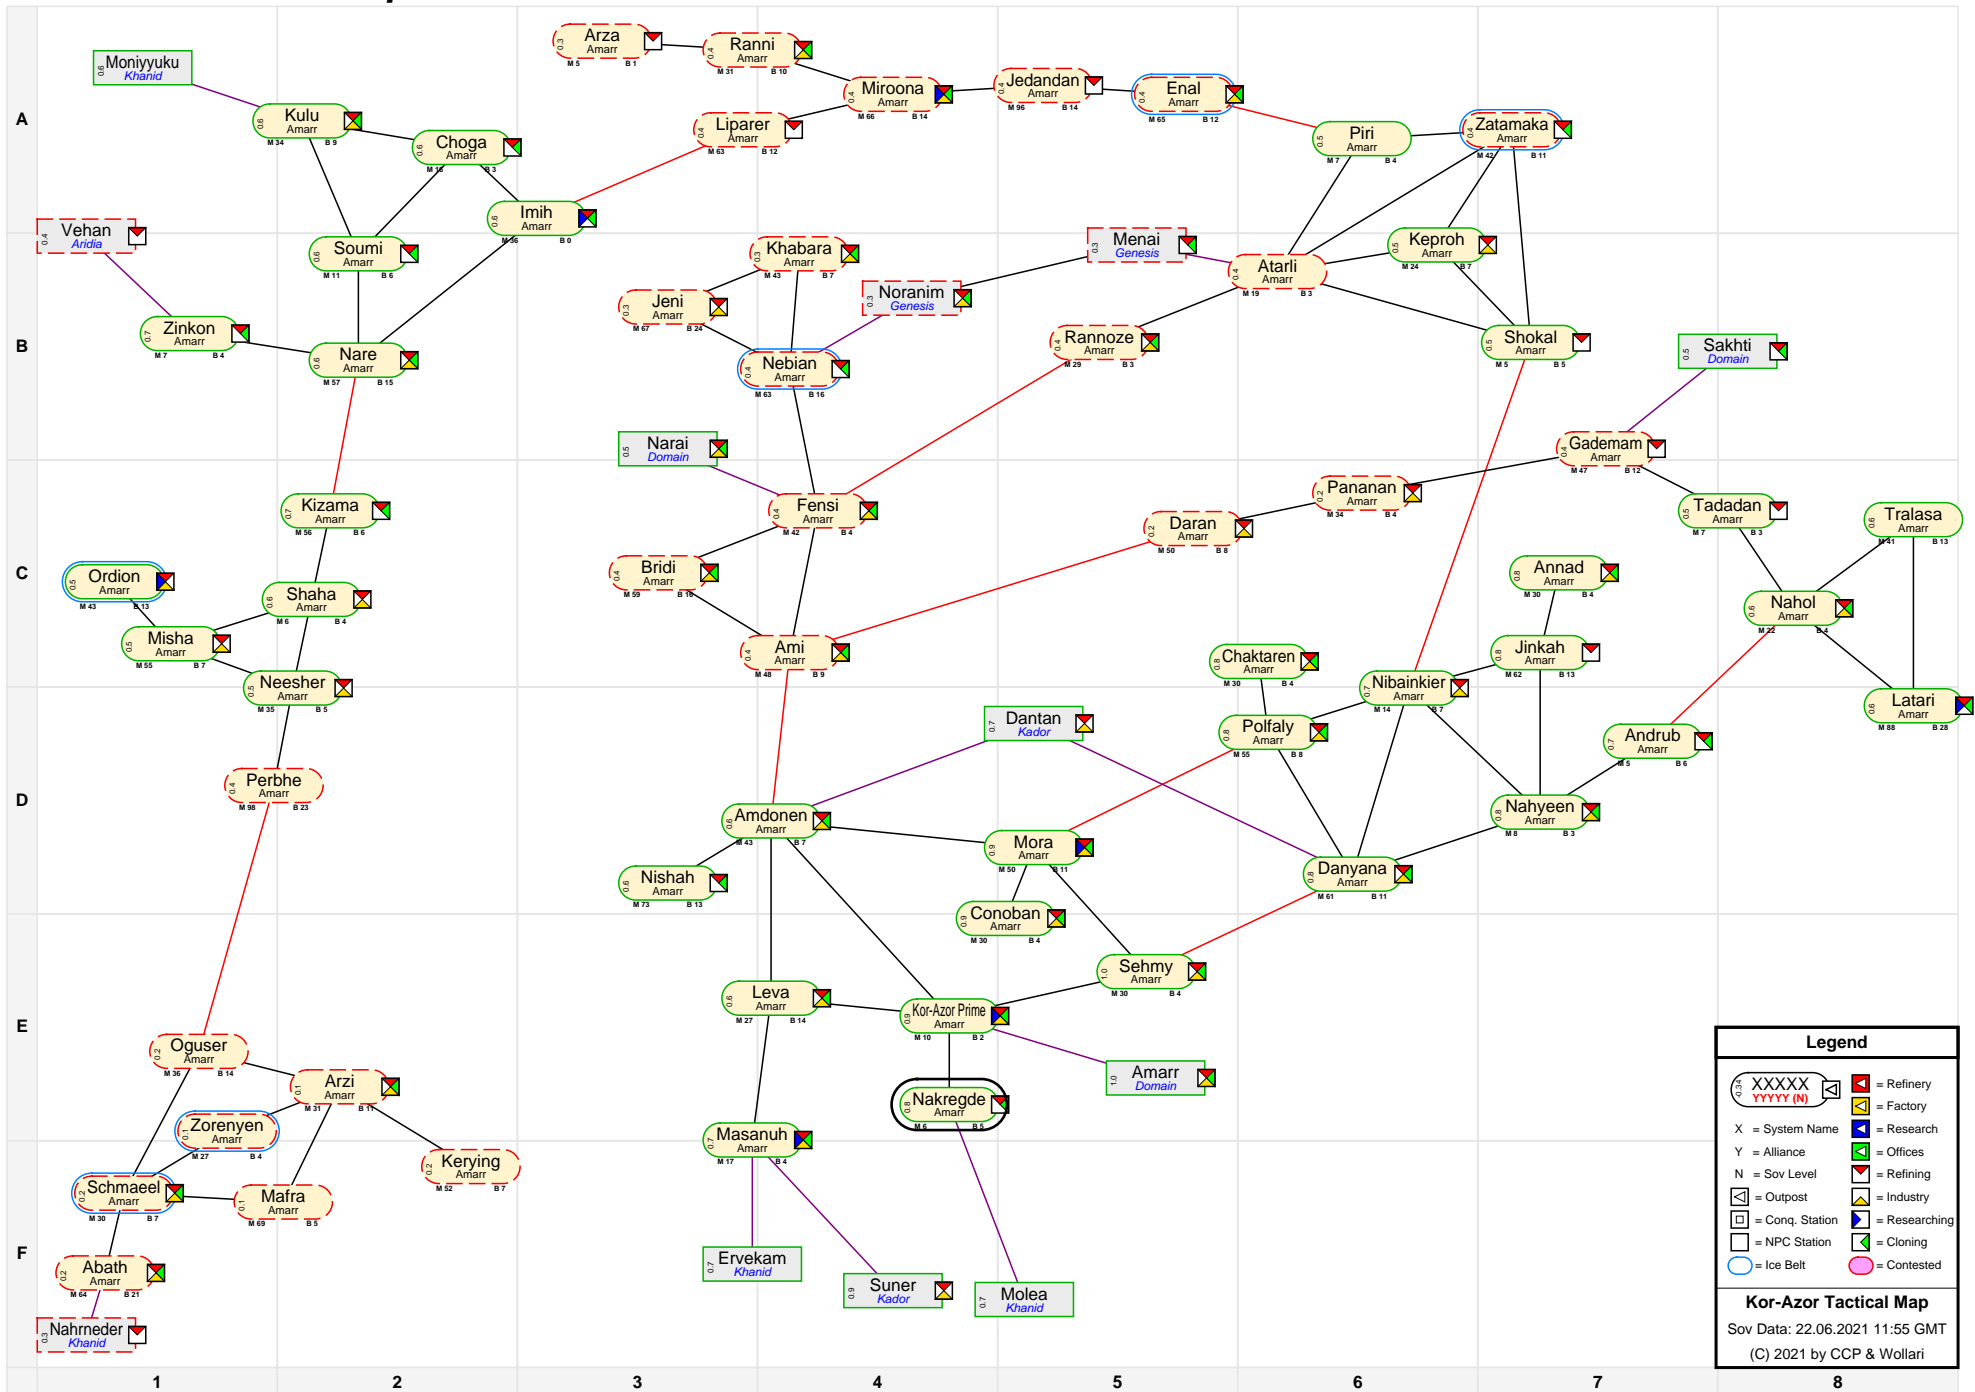

# Kor-Azor Tactical Map

Legend	
	= Refinery
	= Factory
	= Research
	= Offices
	= Refining
	= Industry
	= Researching
	= Cloning
	= Contested
	= Ice Belt
	= NPC Station
	= Conq. Station
	= Outpost

**Kor-Azor Tactical Map**  
 Sov Data: 22.06.2021 11:55 GMT  
 (C) 2021 by CCP & Wollari