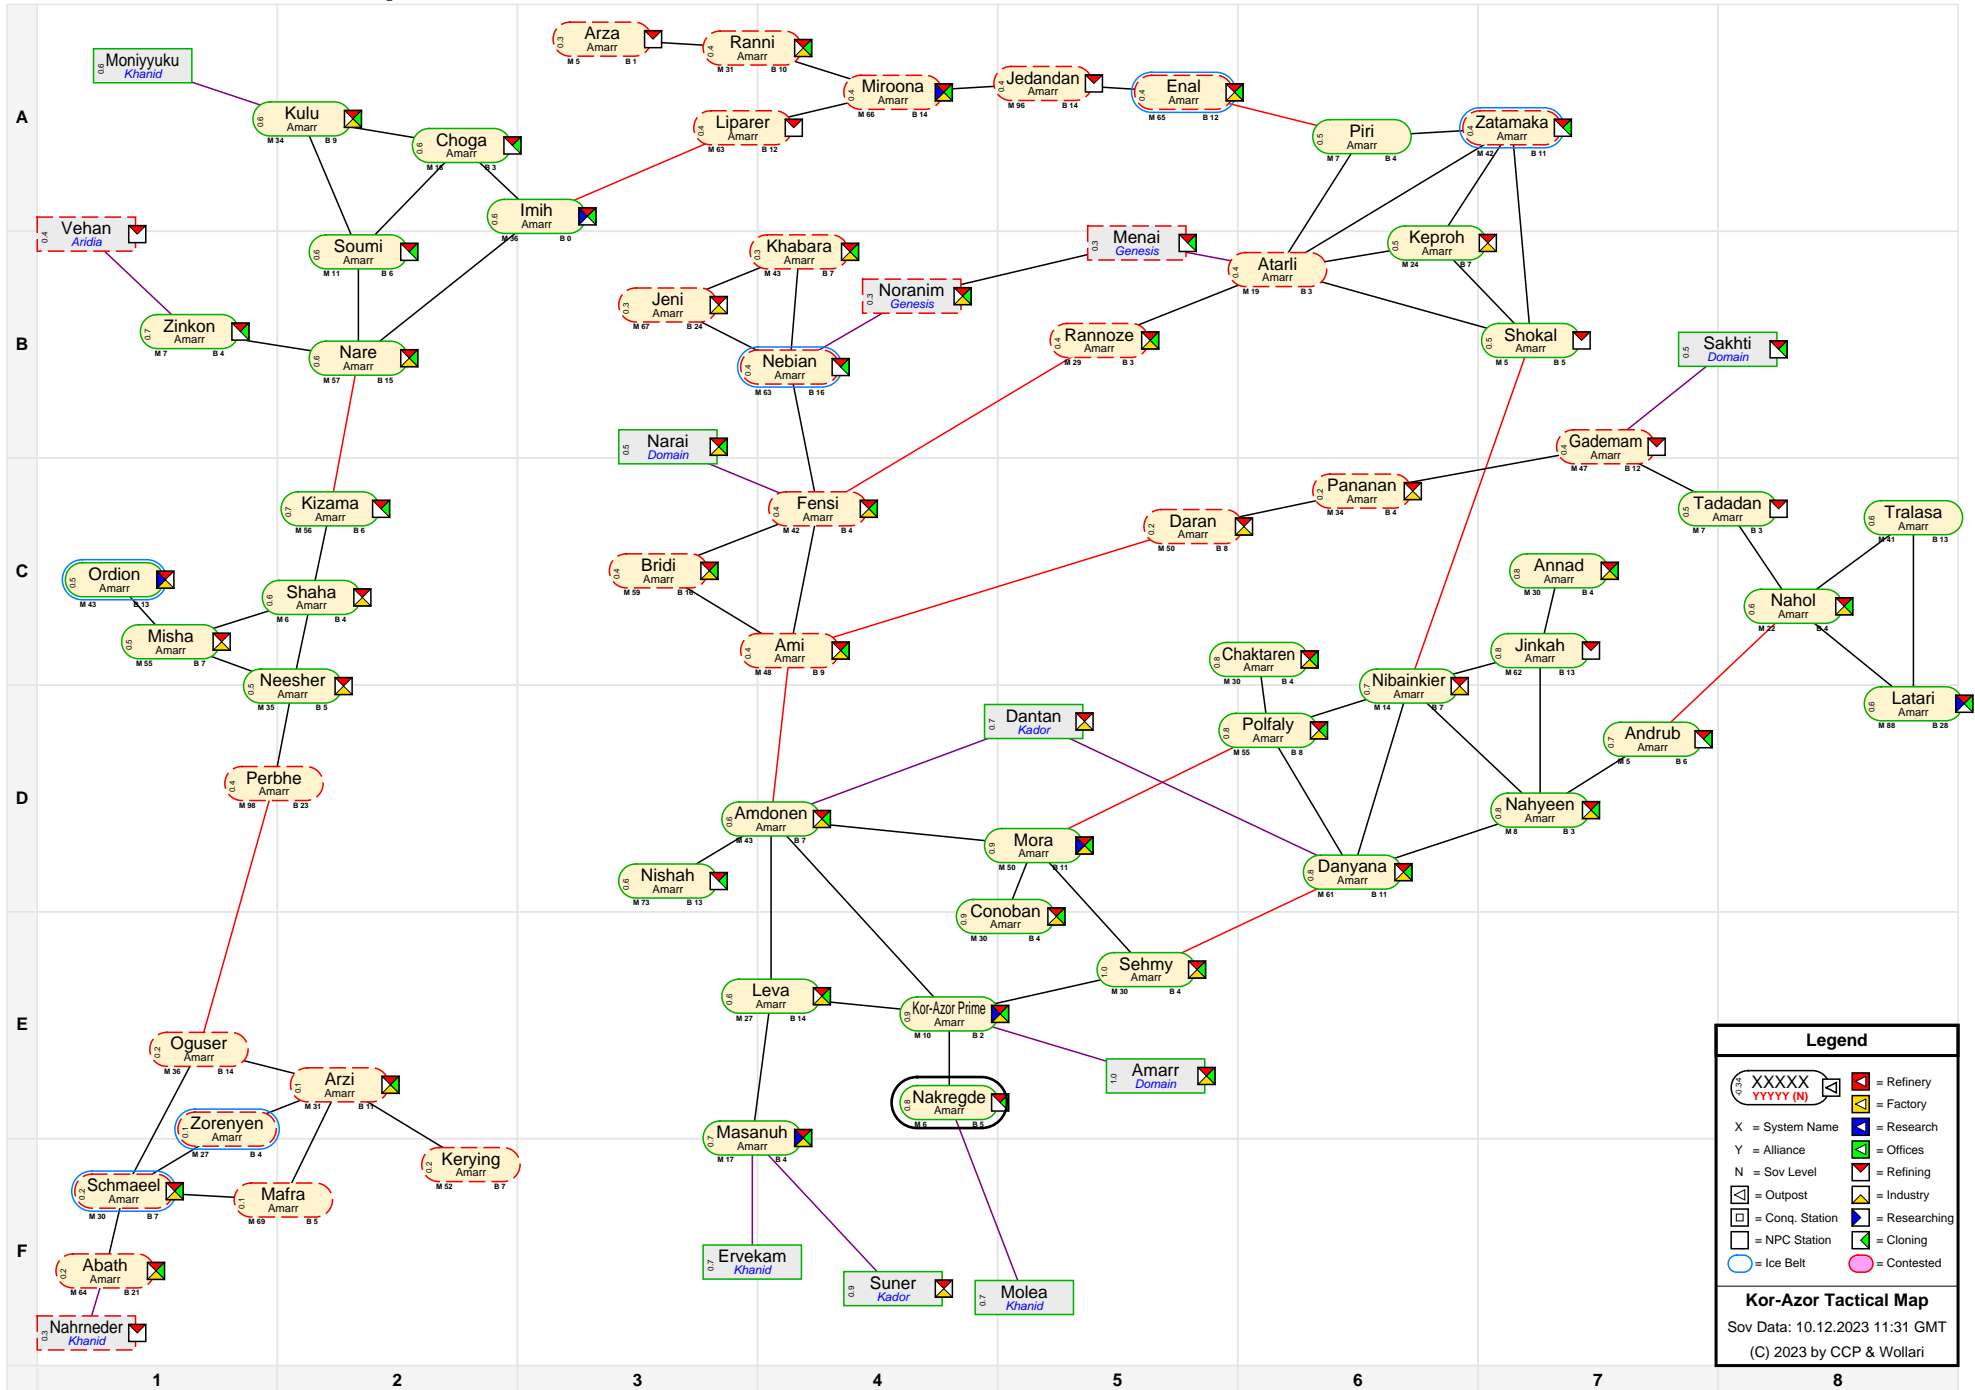

Kor-Azor Tactical Map

| Legend | |
|--------------------------------|---------------|
| | = Refinery |
| | = Factory |
| | = Research |
| | = Offices |
| | = Refining |
| | = Industry |
| | = Researching |
| | = Cloning |
| | = Contested |
| | = Ice Belt |
| Kor-Azor Tactical Map | |
| Sov Data: 10.12.2023 11:31 GMT | |
| (C) 2023 by CCP & Wollari | |