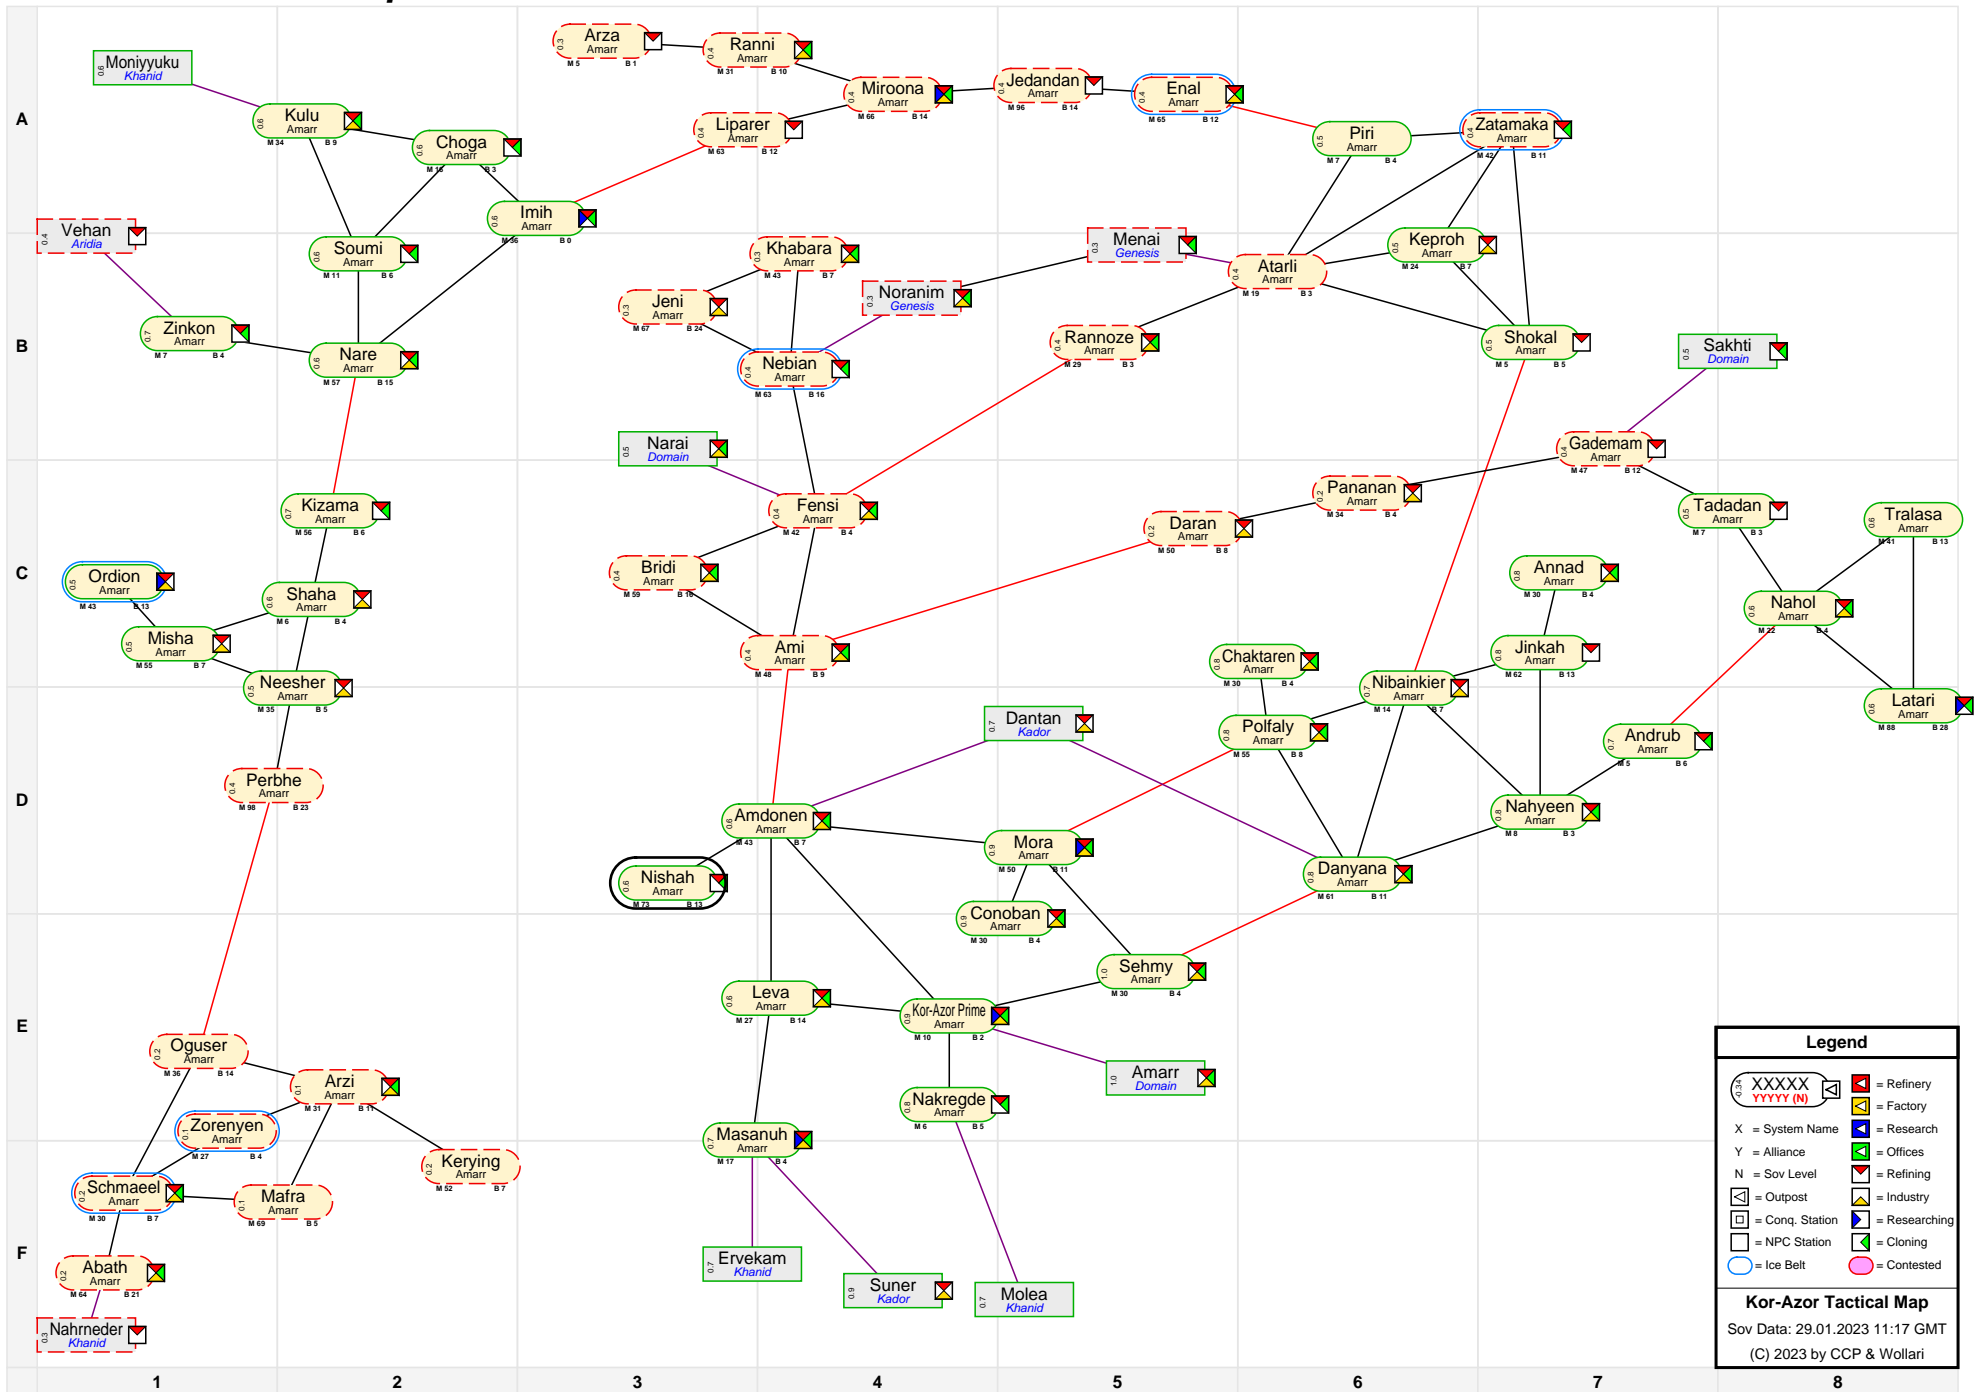

Kor-Azor Tactical Map

Legend

- XXXXX YYYYY (N) = Station Name, Alliance, Sov Level
- [Red Square] = Refinery
- [Yellow Square] = Factory
- [Blue Square] = Research
- [Green Square] = Offices
- [Red Square] = Refining
- [Blue Square] = Industry
- [Green Square] = Researching
- [Blue Square] = Cloning
- [Pink Square] = Contested
- [Red Square] = Outpost
- [Blue Square] = Conq. Station
- [Green Square] = NPC Station
- [Blue Circle] = Ice Belt

Kor-Azor Tactical Map
 Sov Data: 29.01.2023 11:17 GMT
 (C) 2023 by CCP & Wollari