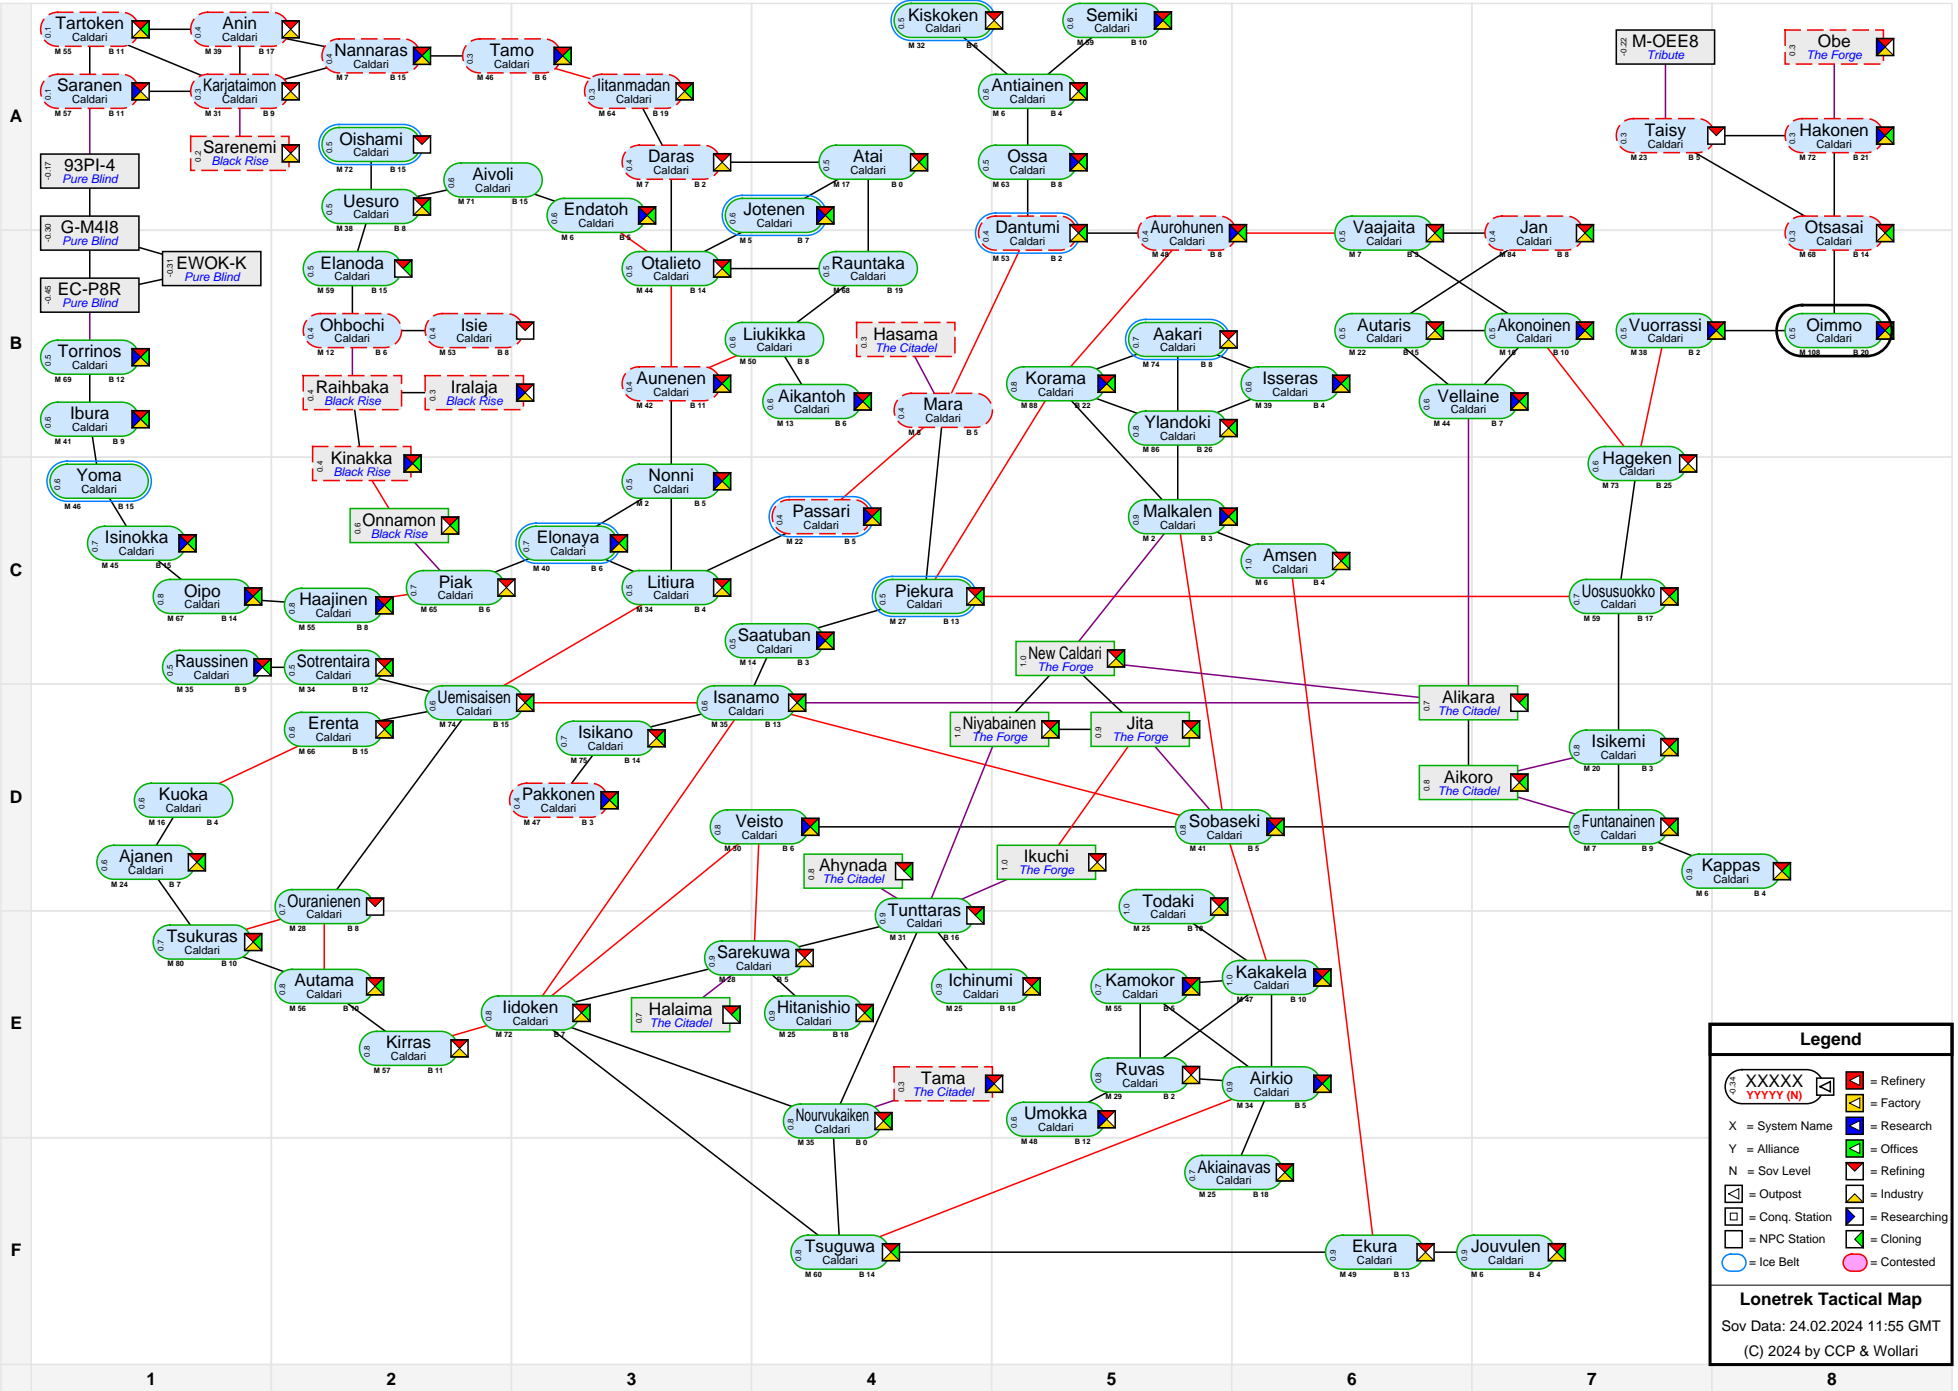

Lonetrek Tactical Map

Legend

XXXXX
YYYY (N) = Refinery
X = System Name
Y = Alliance
N = Sov Level
[Icon] = Outpost
[Icon] = Conq. Station
[Icon] = NPC Station
[Icon] = Ice Belt
[Icon] = Contested
[Icon] = Factory
[Icon] = Research
[Icon] = Offices
[Icon] = Refining
[Icon] = Industry
[Icon] = Researching
[Icon] = Cloning

Lonetrek Tactical Map
 Sov Data: 24.02.2024 11:55 GMT
 (C) 2024 by CCP & Wollari